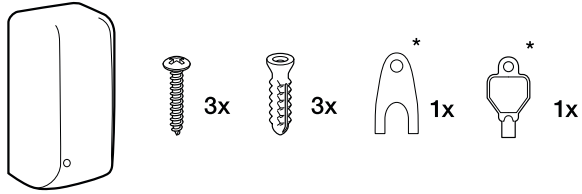

SENSOR LOTION SOAP DISPENSER

Installation Instructions

*may not be included in certain models

Recommended Installation Height

Open Dispenser

Installation with Screws

Installation with Adhesive Backing (no screws)