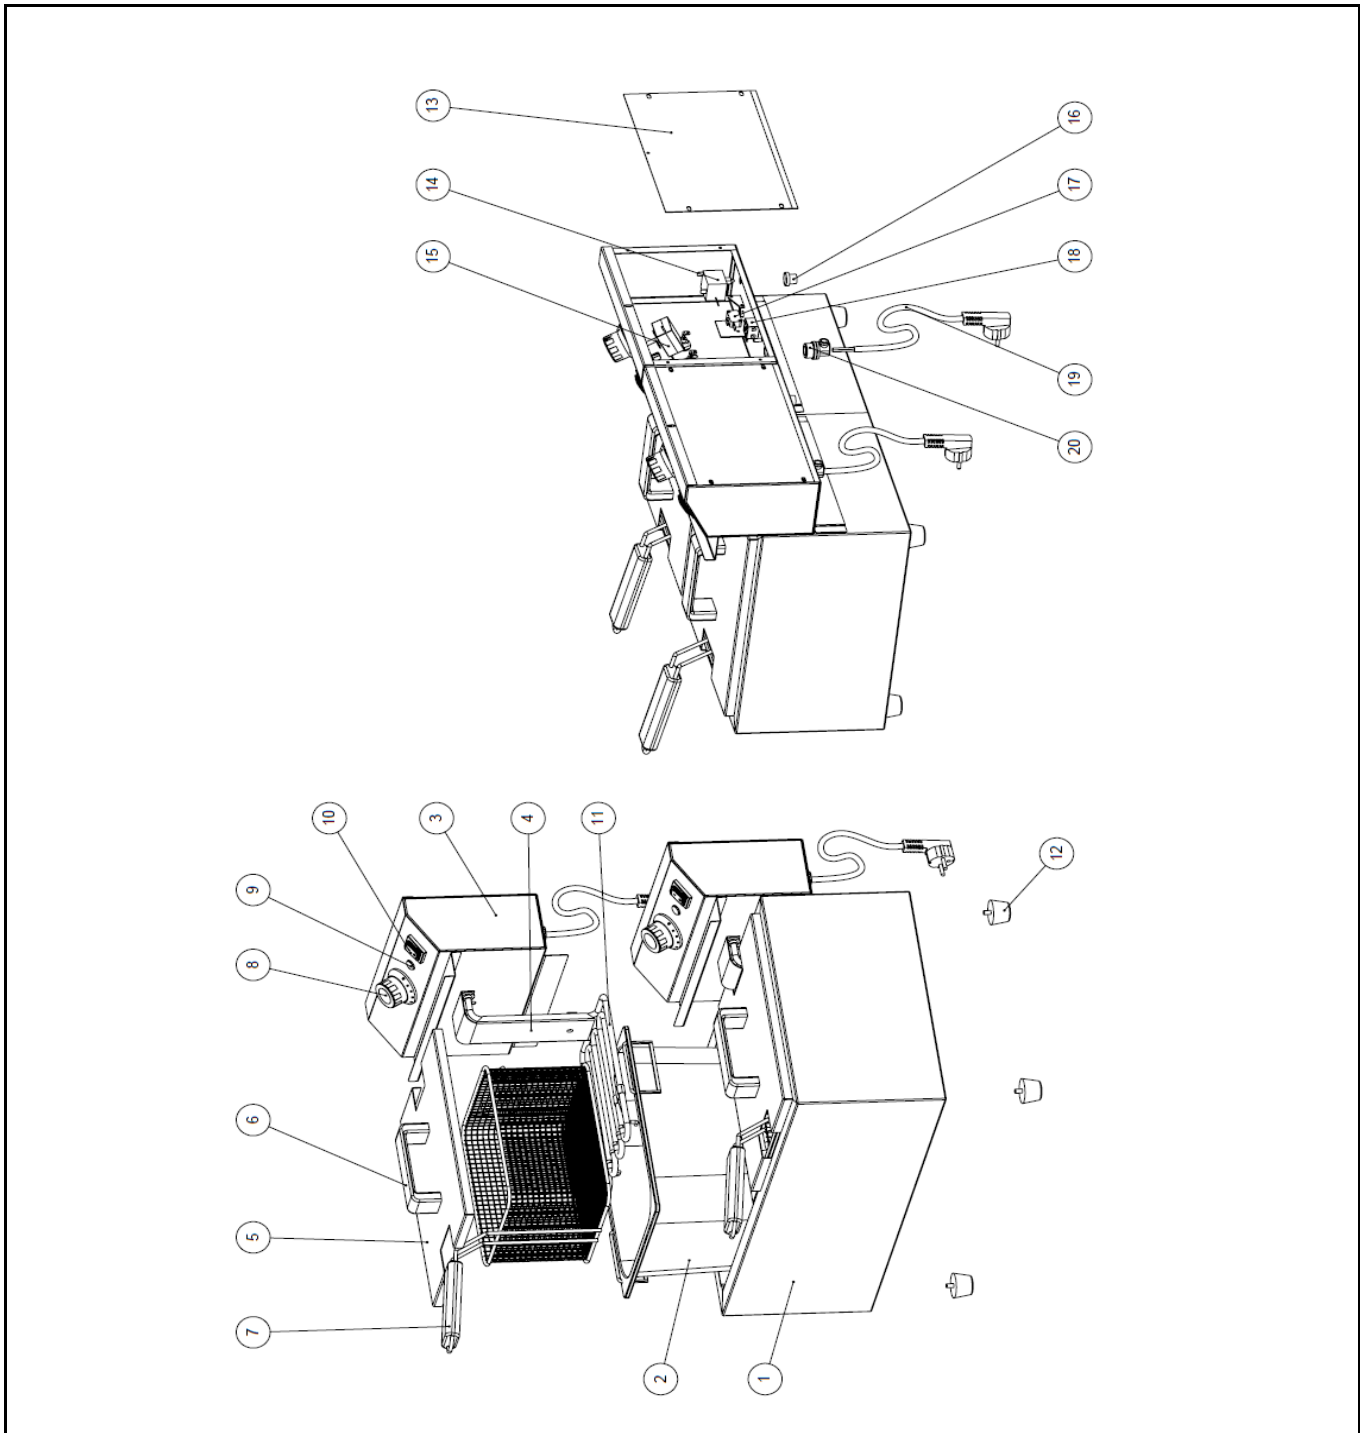

Drawing

 HENDI FOOD SERVICE EQUIPMENT Hendi B.V. Steenoven 21 3911 TX Rhenen The Netherlands	Batch #	Appliance part#
	Batch nr 401182 and up (except 401248)	207307
	Description	
	Deep fryer Mastercook 2x8L	

Date	15-07-2015	Revision #	Revision version 1,0
Revision	New model.		

Circuit diagram

 <b style="font-size: 24px; font-weight: bold; color: red;">HENDI <small>FOOD SERVICE EQUIPMENT</small> Hendi B.V. Steenoven 21 3911 TX Rhenen The Netherlands	Batch #	Appliance part#
	Batch nr 401182 and up (except 401248)	207307
	Description	
	Deep fryer Mastercook 2x8L	

Date	15-07-2015	Revision #	Revision version 1,0
Revision	New model.		

Wiring diagram

 <b style="font-size: 2em; font-weight: bold; color: red;">HENDI <small>FOOD SERVICE EQUIPMENT</small> Hendi B.V. Steenoven 21 3911 TX Rhenen The Netherlands	Batch #	Appliance part#
	Batch nr 401182 and up (except 401248)	207307
	Description	
	Deep fryer Mastercook 2x8L	