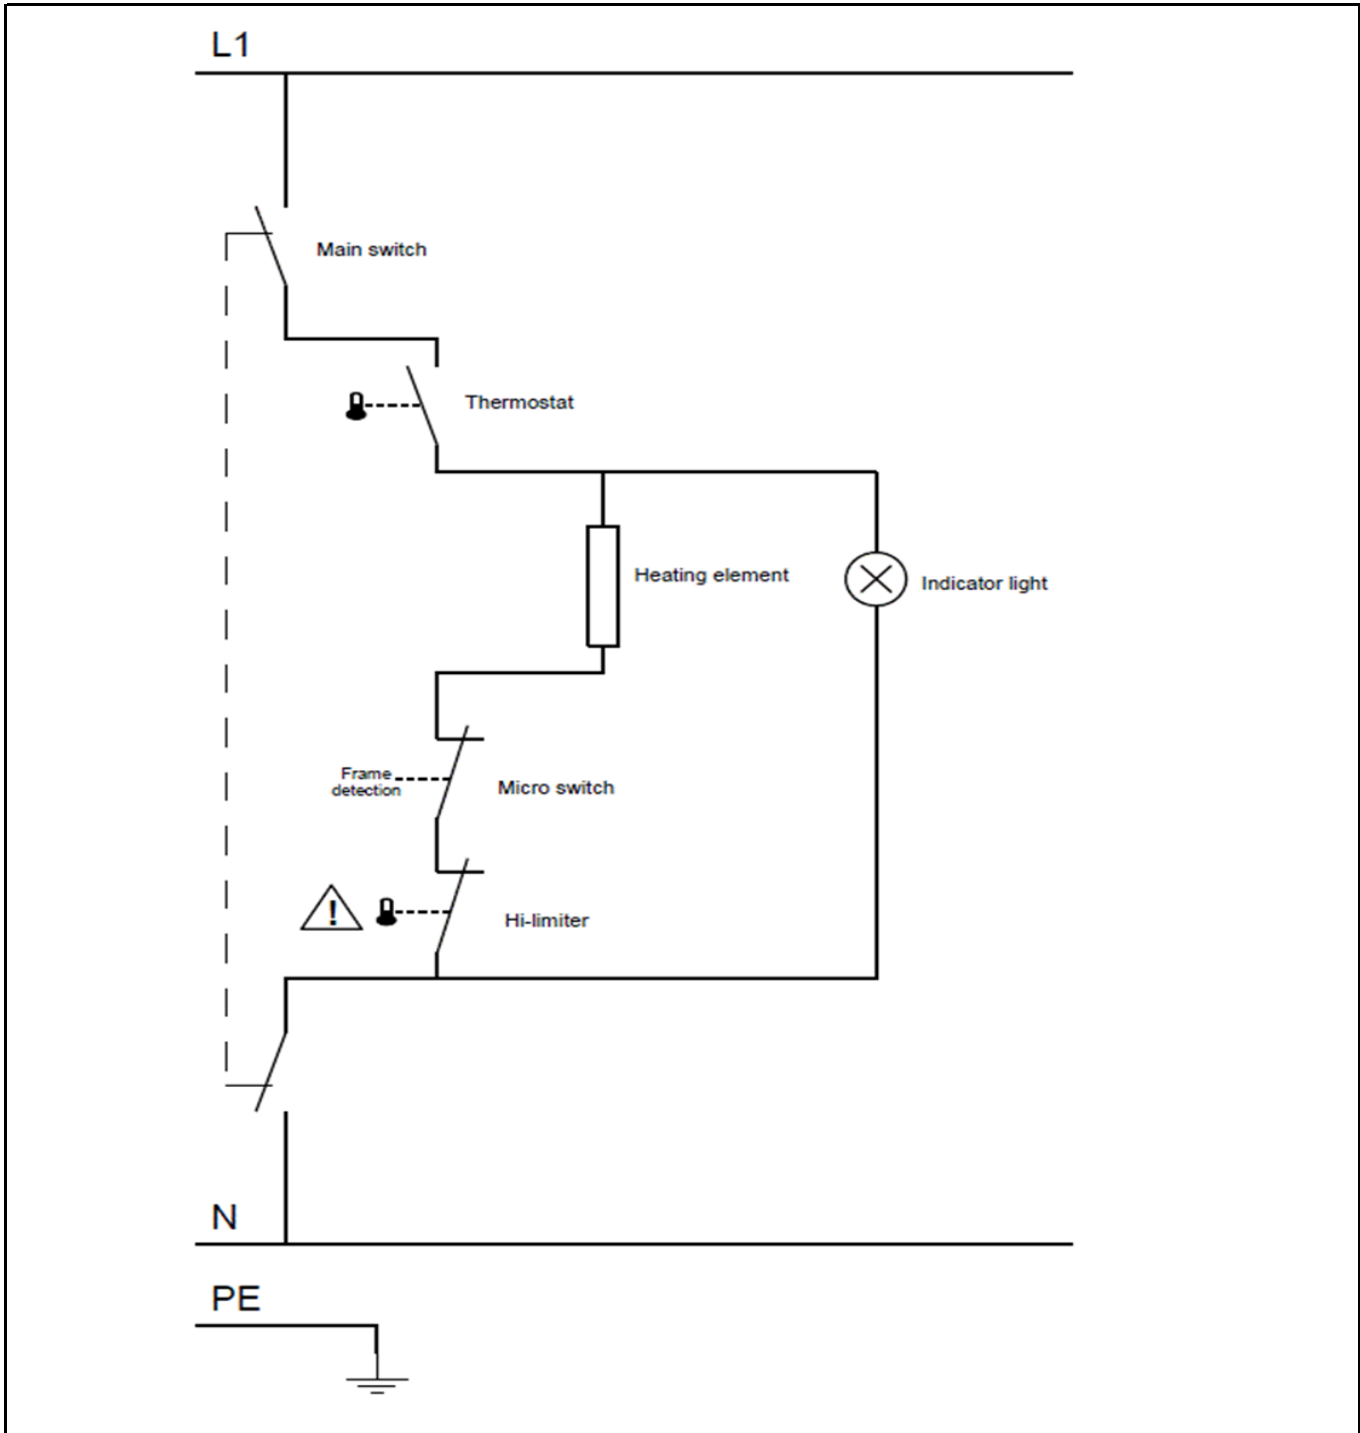

Drawing

 HENDI FOOD SERVICE EQUIPMENT Hendi B.V. Steenoven 21 3911 TX Rhenen The Netherlands	Batch #	Appliance part#
	Batch nr 401182 and up (except 401248)	207307
	Description	
	Deep fryer Mastercook 2x8L	

Date	15-07-2015	Revision #	Revision version 1,0
Revision	New model.		

Circuit diagram

 <b style="font-size: 24px; font-weight: bold; color: red;">HENDI <small>FOOD SERVICE EQUIPMENT</small> Hendi B.V. Steenoven 21 3911 TX Rhenen The Netherlands	Batch #	Appliance part#
	Batch nr 401182 and up (except 401248)	207307
	Description	
	Deep fryer Mastercook 2x8L	

Date	15-07-2015	Revision #	Revision version 1,0
Revision	New model.		

Wiring diagram

 <b style="font-size: 2em; font-weight: bold; color: red;">HENDI <small>FOOD SERVICE EQUIPMENT</small> Hendi B.V. Steenoven 21 3911 TX Rhenen The Netherlands	Batch #	Appliance part#
	Batch nr 401182 and up (except 401248)	207307
	Description	
	Deep fryer Mastercook 2x8L	