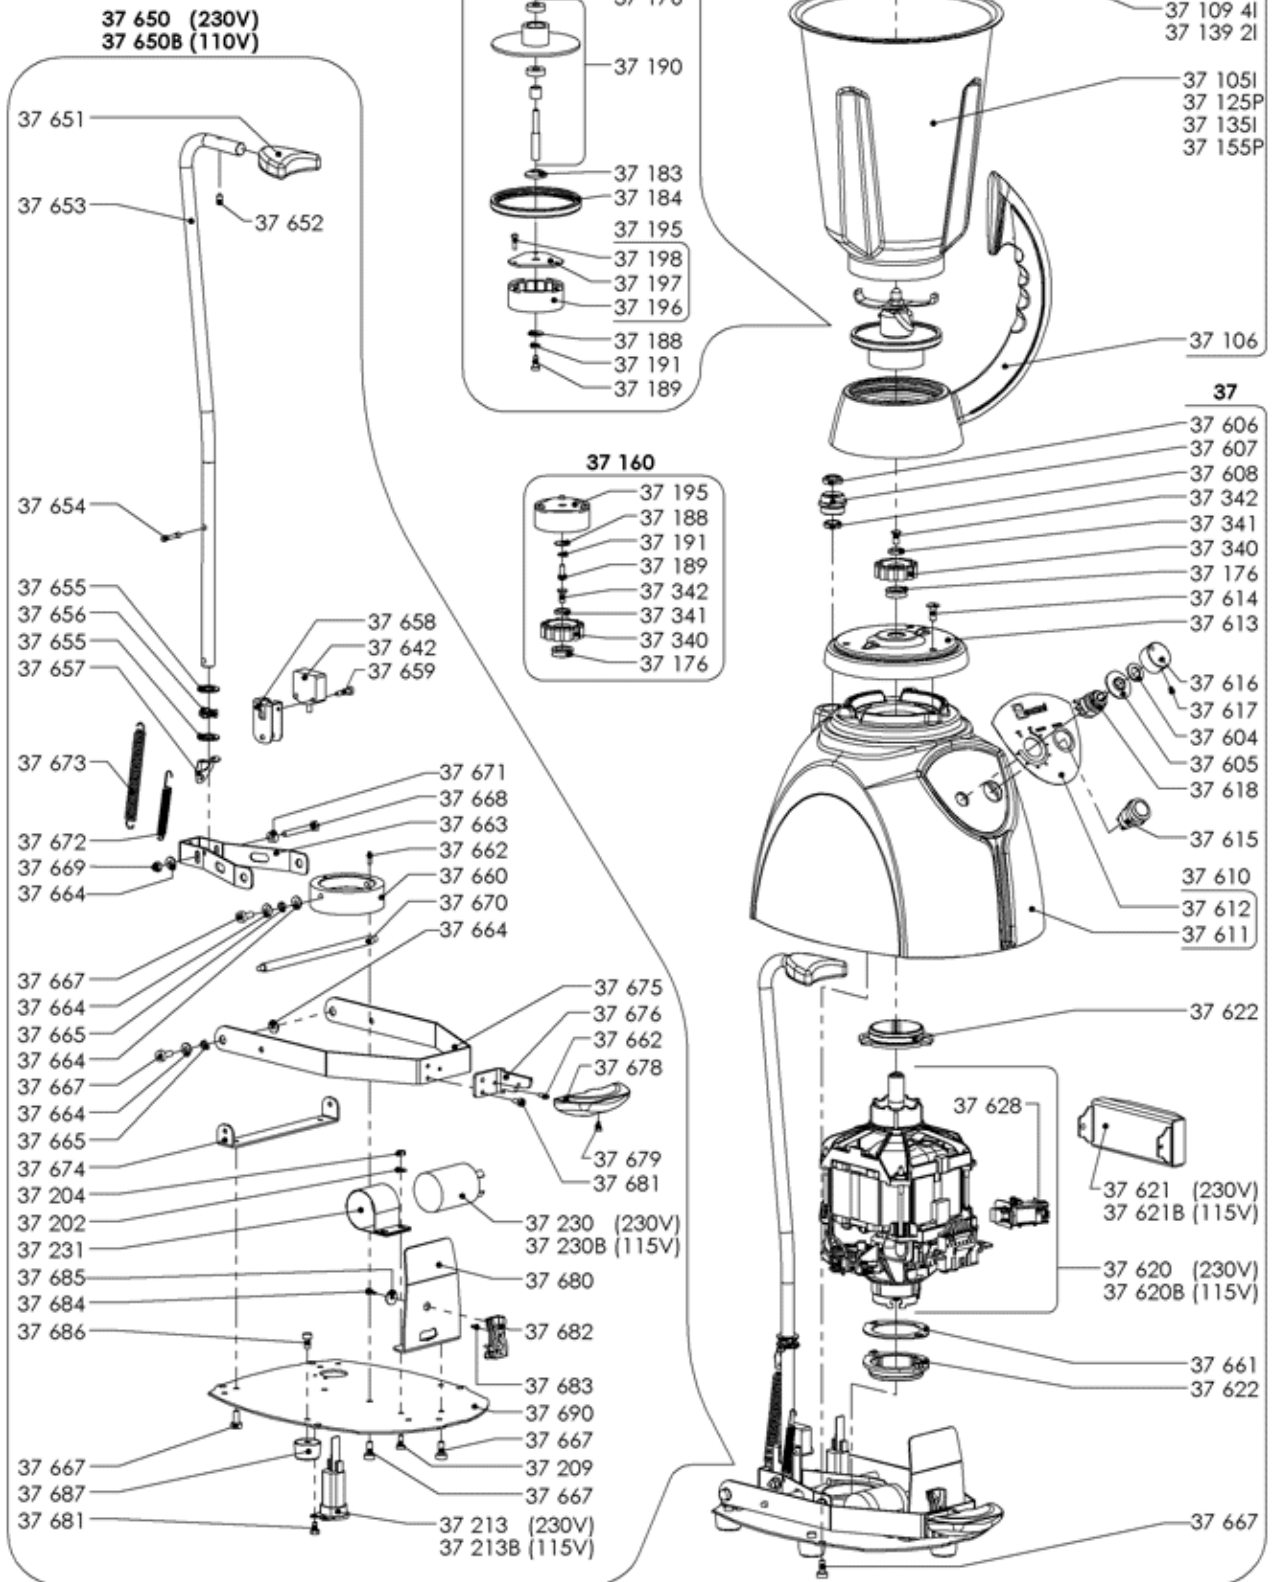

**Kitchen blender  
SANTOSAFE  
# 37**

Depuis / Since : 01 / 2012

4l : 4 liters stainless steel  
4P : 4 liters plastic  
2l : 2 liters stainless steel  
2P : 2 liters plastic

<b>Machine</b>	<b>Explode</b>	<b>Code</b>	<b>Description</b>
Santos Kitchen Blender c/w 4Ltr Polycarbonate bowl	37170	AE288	Complete Blade & Support
Santos Kitchen Blender c/w 4Ltr Polycarbonate bowl	37300	AE289	Complete Motor Assembly
Santos Kitchen Blender c/w 4Ltr Polycarbonate bowl	37402	AE290	Bowl Positioning Flange
Santos Kitchen Blender c/w 4Ltr Polycarbonate bowl	37438	AE291	Safety Switch Holding Plate
Santos Kitchen Blender c/w 4Ltr Polycarbonate bowl	37442	AE292	Switch
Santos Kitchen Blender c/w 4Ltr Polycarbonate bowl	37313	AE295	Carbon Brushes
Santos Kitchen Blender c/w 4Ltr Polycarbonate bowl	37490	AE296	Potentiometre with Wire
Santos Kitchen Blender c/w 4Ltr Polycarbonate bowl	37199	AE297	Coupling Kit