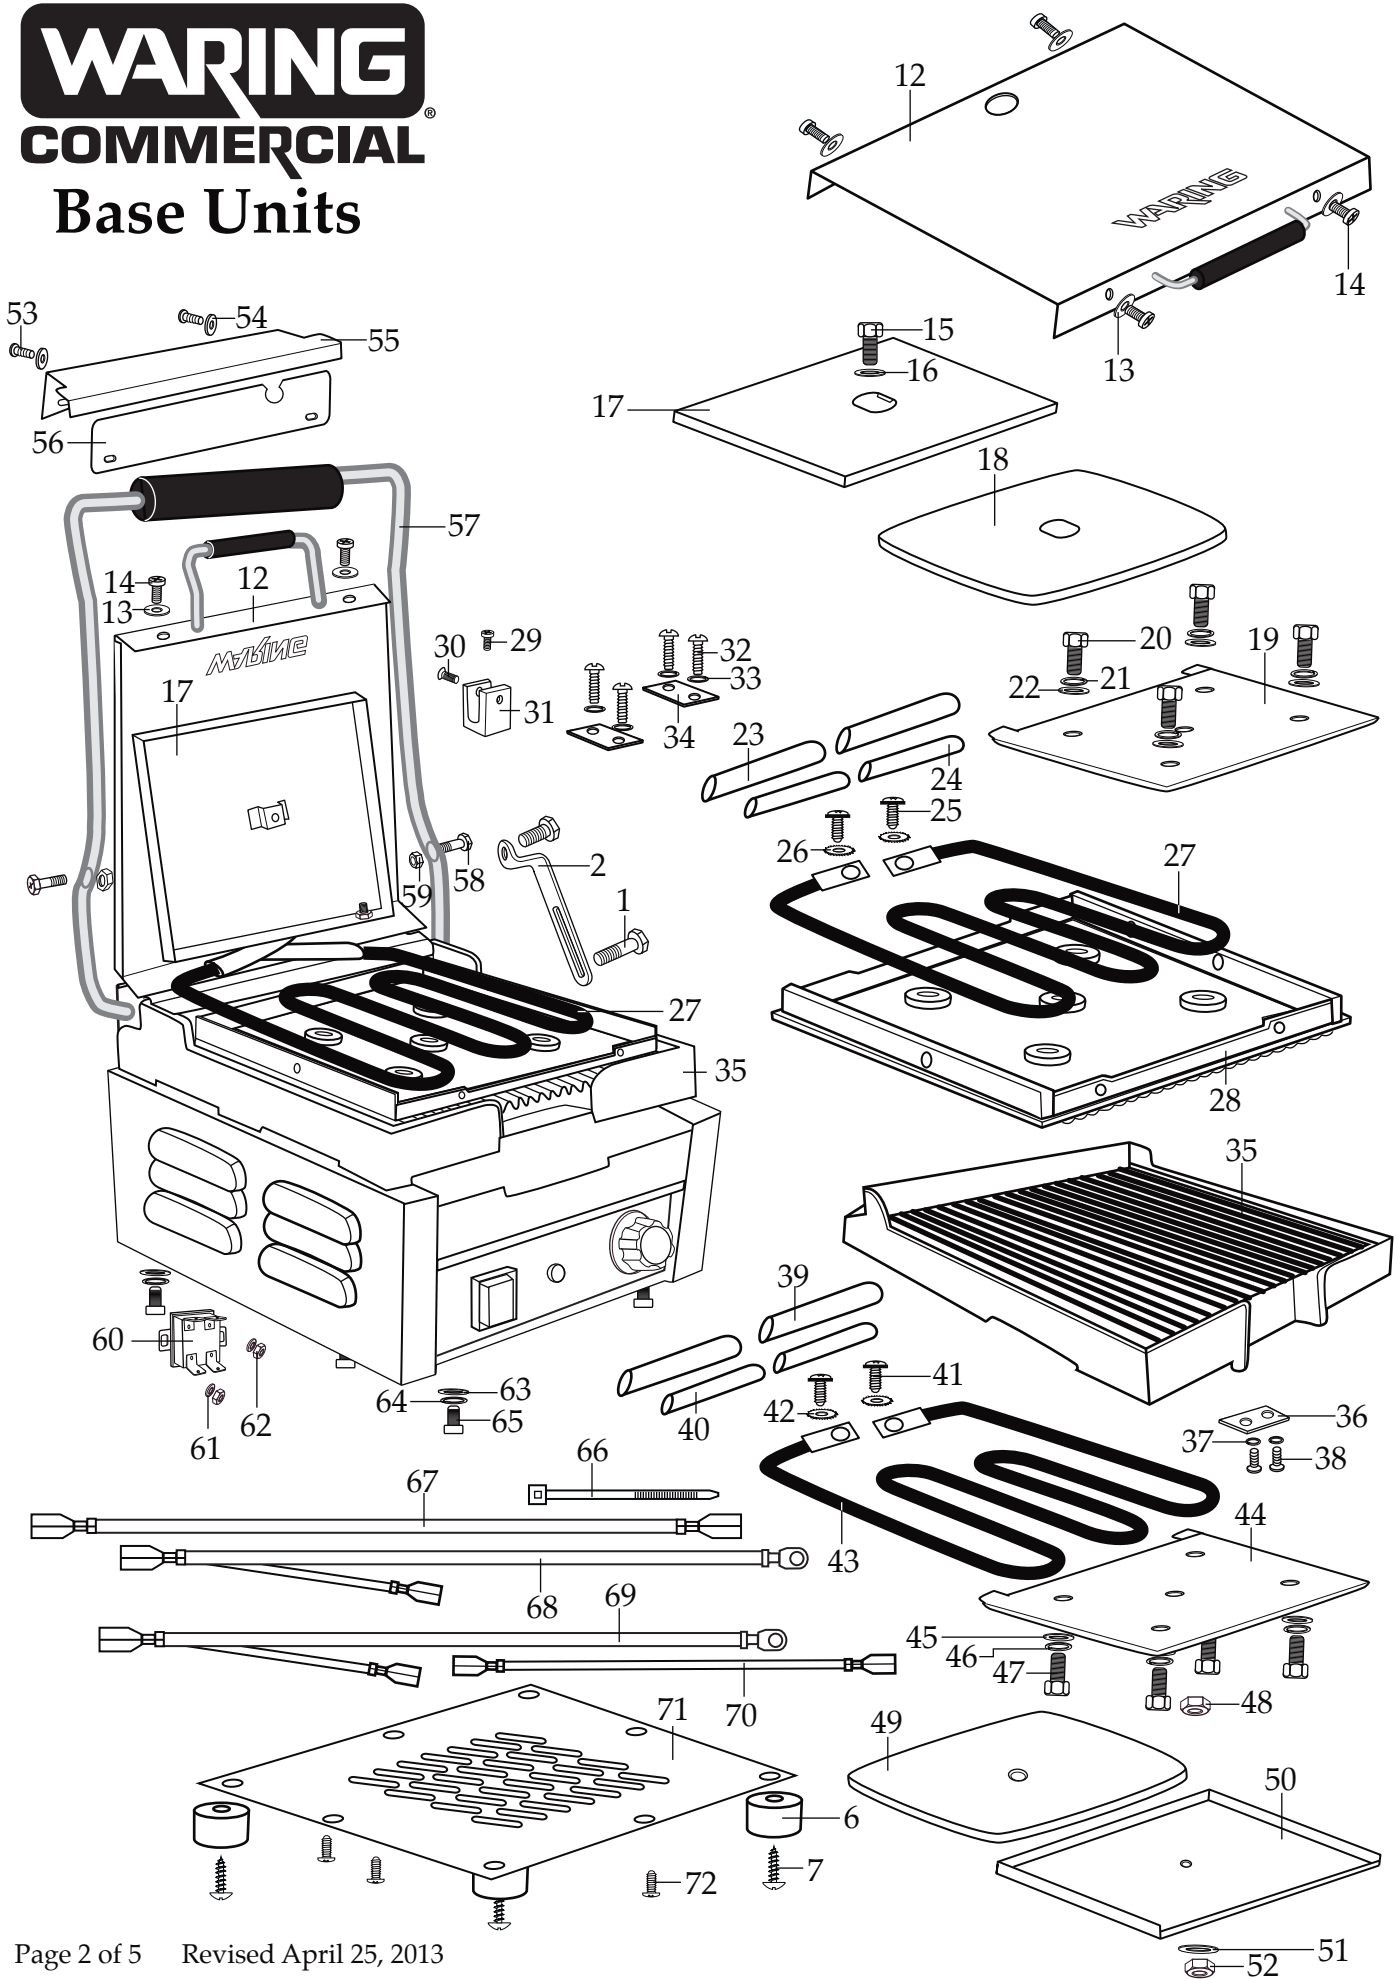

WARING COMMERCIAL®

Base Units