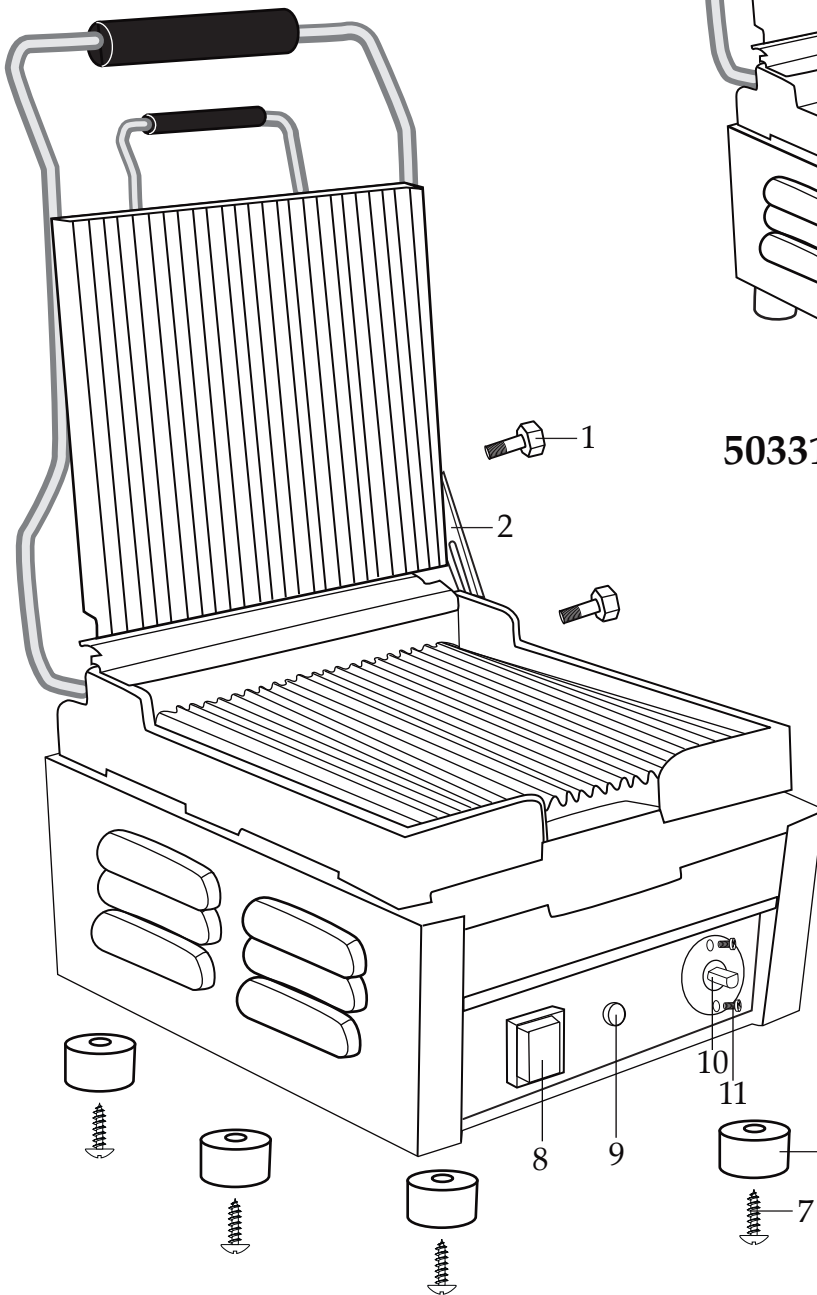

503312 WPG150E Base Unit Assembly