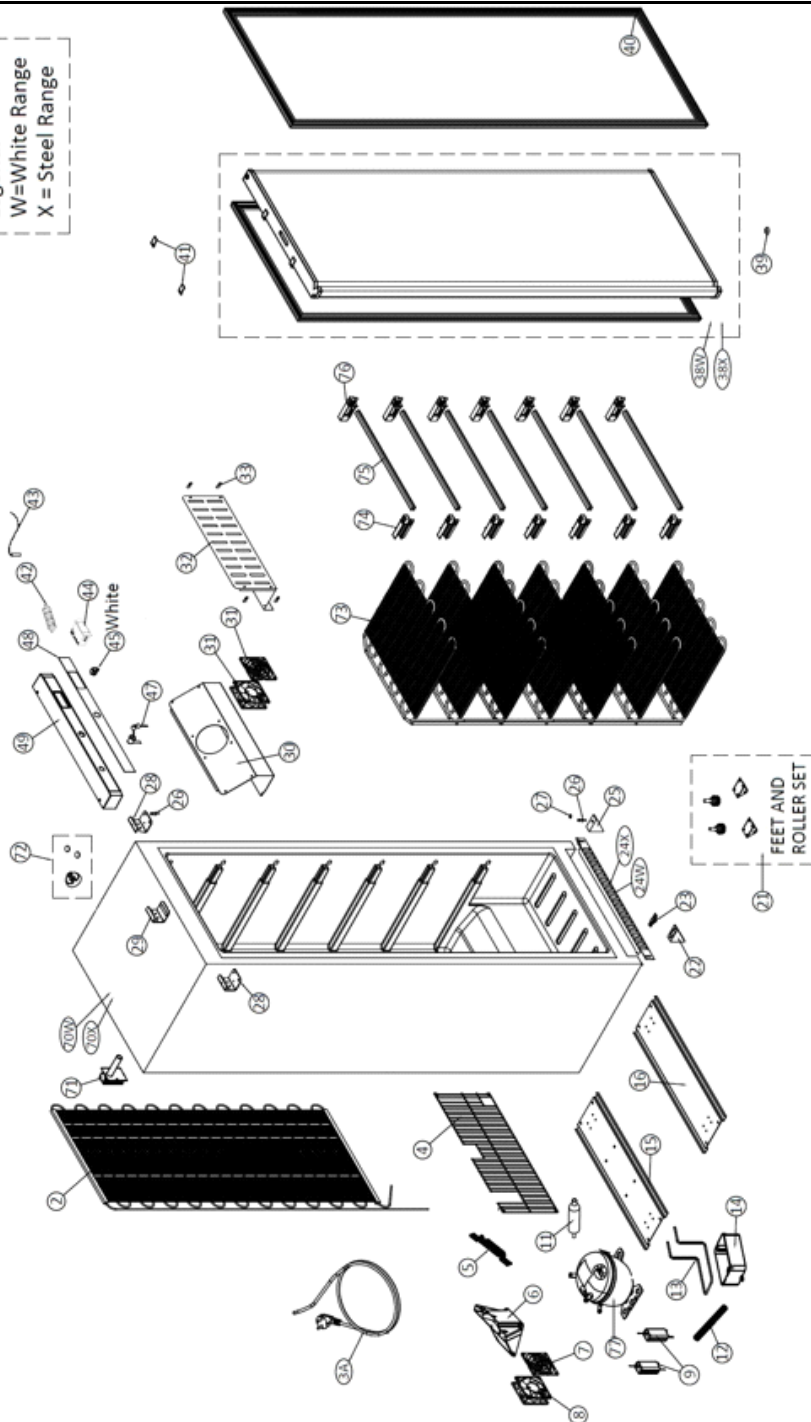

Description

Budget Line freezer cabinet (White)

Date 26-06-2026

Revision #

V.01

Revision First Bill of Materials (BOM)

Legend:
W=White Range
X = Steel Range

Bill of materials (BOM)

Item	Description	Part#	Quantity	Remark	Picture
2	Condensor	n/a	1		
3A	Power cord EU	n/a	1		
4	Safety grid engine	n/a	1		
5	Support bracket fan (condensor)	n/a	1		
6	Condensor fan support (condensor)	973523	1		
7	Safety grid fan (condensor)	n/a	1		
8	Fan (condensor)	973530	2		
9	Power supply (12V/12W)	973387	2		
11	Dryer filter	n/a	1		
12	Pipe water drain	n/a	1		
13	Drain pipe	n/a	1		
14	Water tray	973547	1		
15	Base plate engine (rear) - feet/roller	n/a	1		
16	Base plate engine (front) - feet.roller	n/a	1		
21	Feet and roller set	973394	1		
22	Hinge door (left, Ai color)	n/a	1		
23	Support wheel (left bottom, door)	n/a	1		
24W	Safy panel (white)	n/a	1		
25	Hinge door (right, Ai color)	n/a	1		
26	Pivot for hinge (upper/bottom)	n/a	2		
27	Spacer hinge (bottom)	n/a	1		
28	Hinge door (left/right - upper)	n/a	2		
29	Support brackel lock	n/a	1		
30	Support brackel fan (evaporator)	n/a	1		
31	Fan / safety grid (evaporator)	973554	1		
32	Cover plate fan (evaporator)	n/a	1		
33	Cover screws (white)	n/a	4		
38W	Door (cooler, include gasket, white)	n/a	1		
39	Cover plug hole	973400	1		
40	Gasket (door)	973615	1		
41	Door stop	n/a	2		
42	Sensor bracket	n/a	1		
43	Sensor	973424	1		
44	Digital control unit	973431	1		
45	Door alarm switch (white)	n/a	1		
47	Lock	973417	1		
48	Sticker for front panel	n/a	1		
49	Panel top	n/a	1		
70W	Freezer body assembly (white)	n/a	1		
71	Valve balance	n/a	1		
72	Support bracket valve with covers	n/a	1		
73	Evaporator shelf	n/a	1		
74	Evaporator holder left (freezer)	973509	7		
75	Evaporator cover stripes (freezer)	973622	7		
76	Evoperator holder right (freezer)	973493	7		
77	Compressor (freezer)	n/a	1		