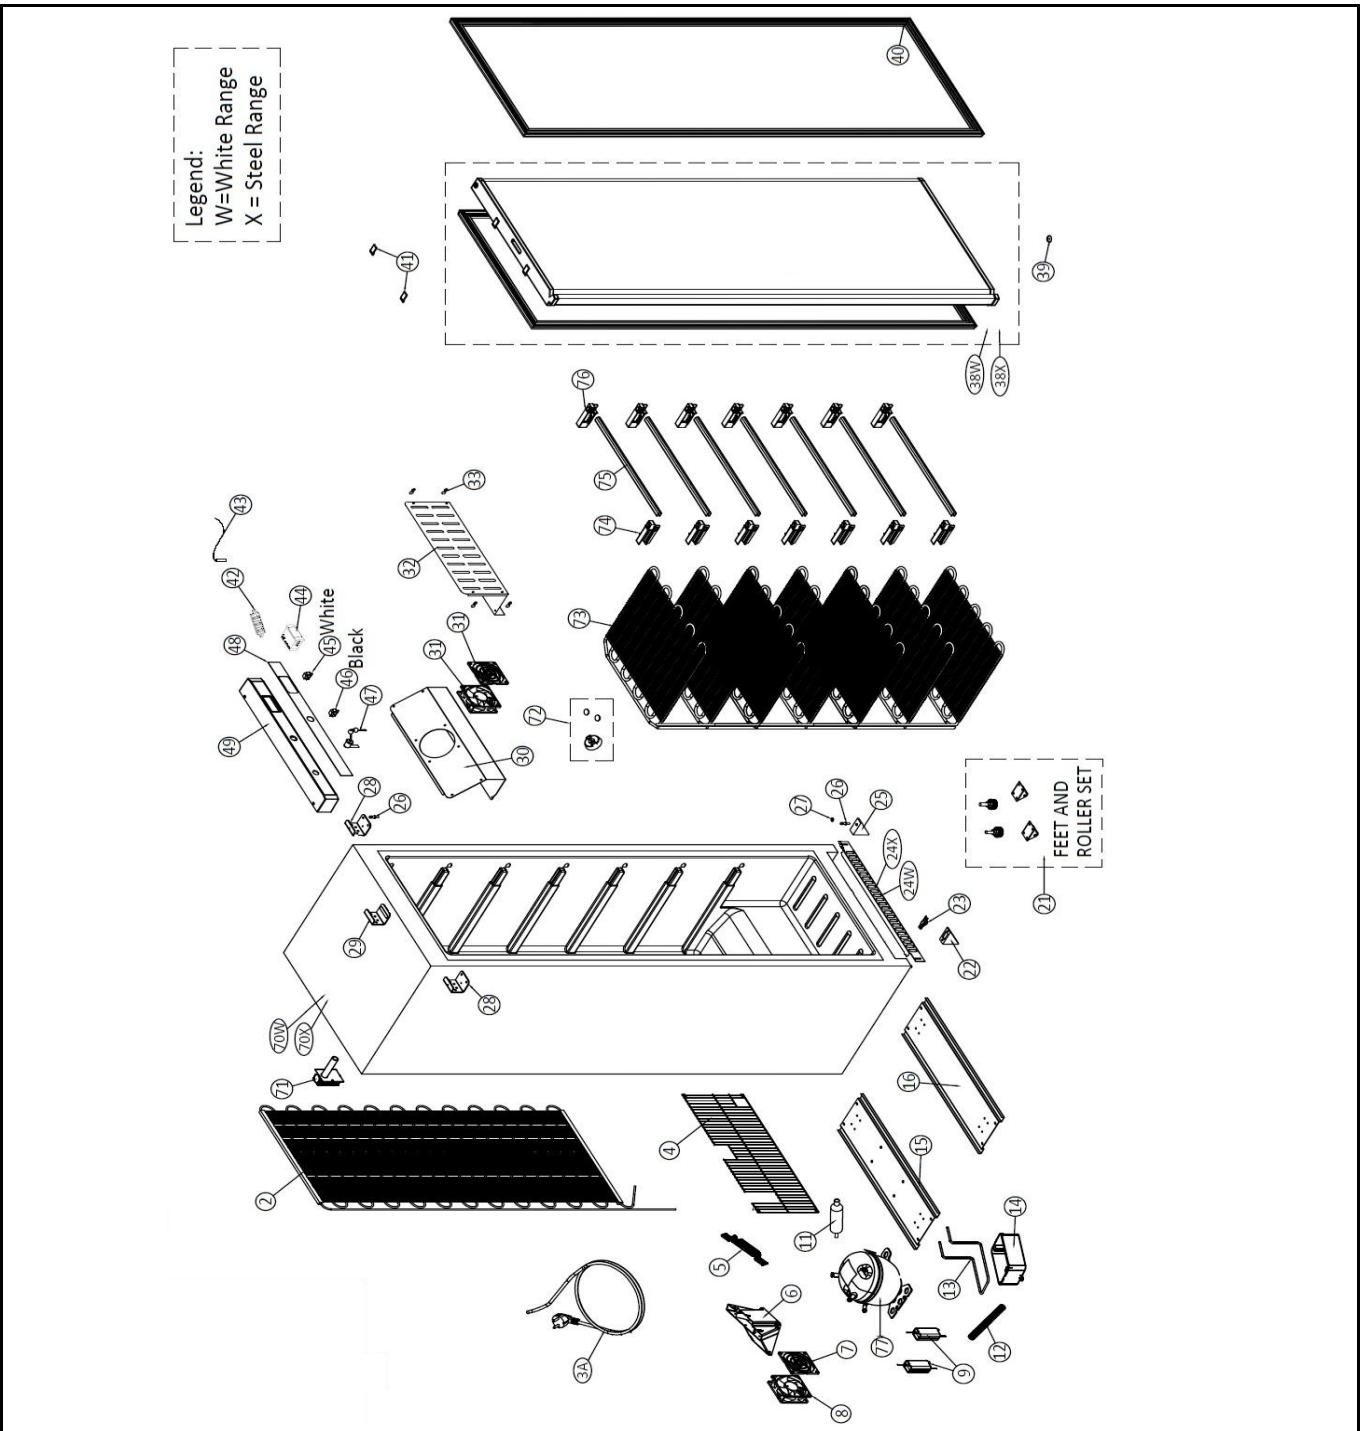

Drawing

Tools for Chefs

Hendi B.V.
Innovatielaan 6
6745XW De Klomp
The Netherlands

Batch #

000000 and up

Appliance part#

236093

Description

Butget Line freezing cabinet (Steel)

Date 26-06-2026

Revision #

V.01

Revision First Bill of Materials (BOM)

Bill of materials (BOM)

<b style="font-size: 24px; margin-left: 10px;">HENDI Tools for Chefs Hendi B.V. Innovatielaan 6 6745XW De Klomp The Netherlands	Batch #	Appliance part#
	000000 and up	236093
	Description	
	Butget Line freezing cabinet (Steel)	

Date	26-06-2026	Revision #	V.01
Revision	First Bill of Materials (BOM)		

Item	Description	Part#	Quantity	Remark	Picture
2	Condensor	n/a	1		
3A	Power cord EU	n/a	1		
4	Safety grid engine	n/a	1		
5	Support bracket fan (condensor)	n/a	1		
6	Condensor fan support (condensor)	973523	1		
7	Safety grid fan (condensor)	n/a	1		
8	Fan (condensor)	973530	2		
9	Power supply (12V/12W)	973387	2		
11	Dryer filter	n/a	1		
12	Pipe water drain	n/a	1		
13	Drain pipe	n/a	1		
14	Water tray	973547	1		
15	Base plate engine (rear) - feet/roller	n/a	1		
16	Base plate engine (front) - feet.roller	n/a	1		
21	Feet and roller set	973394	1		
22	Hinge door (left, Ai color)	n/a	1		
23	Support wheel (left bottom, door)	n/a	1		
24X	Safy panel (steel)	n/a	1		
25	Hinge door (right, Ai color)	n/a	1		
26	Pivot for hinge (upper/bottom)	n/a	2		
27	Spacer hinge (bottom)	n/a	1		
28	Hinge door (left/right - upper)	n/a	2		
29	Support brackel lock	n/a	1		
30	Support brackel fan (evaporator)	n/a	1		
31	Fan / safety grid (evaporator)	973554	1		
32	Cover plate fan (evaporator)	n/a	1		
33	Cover screws (white)	n/a	4		
38X	Door (cooler, include gasket, steel))	n/a	1		
39	Cover plug hole	973400	1		
40	Gasket (door)	973578	1		
41	Door stop	n/a	2		
42	Sensor bracket	n/a	1		
43	Sensor	973424	1		
44	Digital control unit	973431	1		
45	Door alarm switch (white)	n/a	1		
46	Fan / Light switch (black)	n/a	1		
47	Lock	973417	1		
48	Sticker for front panel	n/a	1		
49	Panel top	n/a	1		
70X	Freezer body assembly (steel)	n/a	1		
71	Valve balance	n/a	1		
72	Support bracket valve with covers	n/a	1		
73	Evaporator shelf	n/a	1		
74	Evaporator holder left (freezer)	973509	7		
75	Evaporator cover stripes (freezer)	973585	7		
76	Evaporator holder right (freezer)	973493	7		
77	Compressor (freezer)	n/a	1		

n/a -> not available

nss -> not sold separately