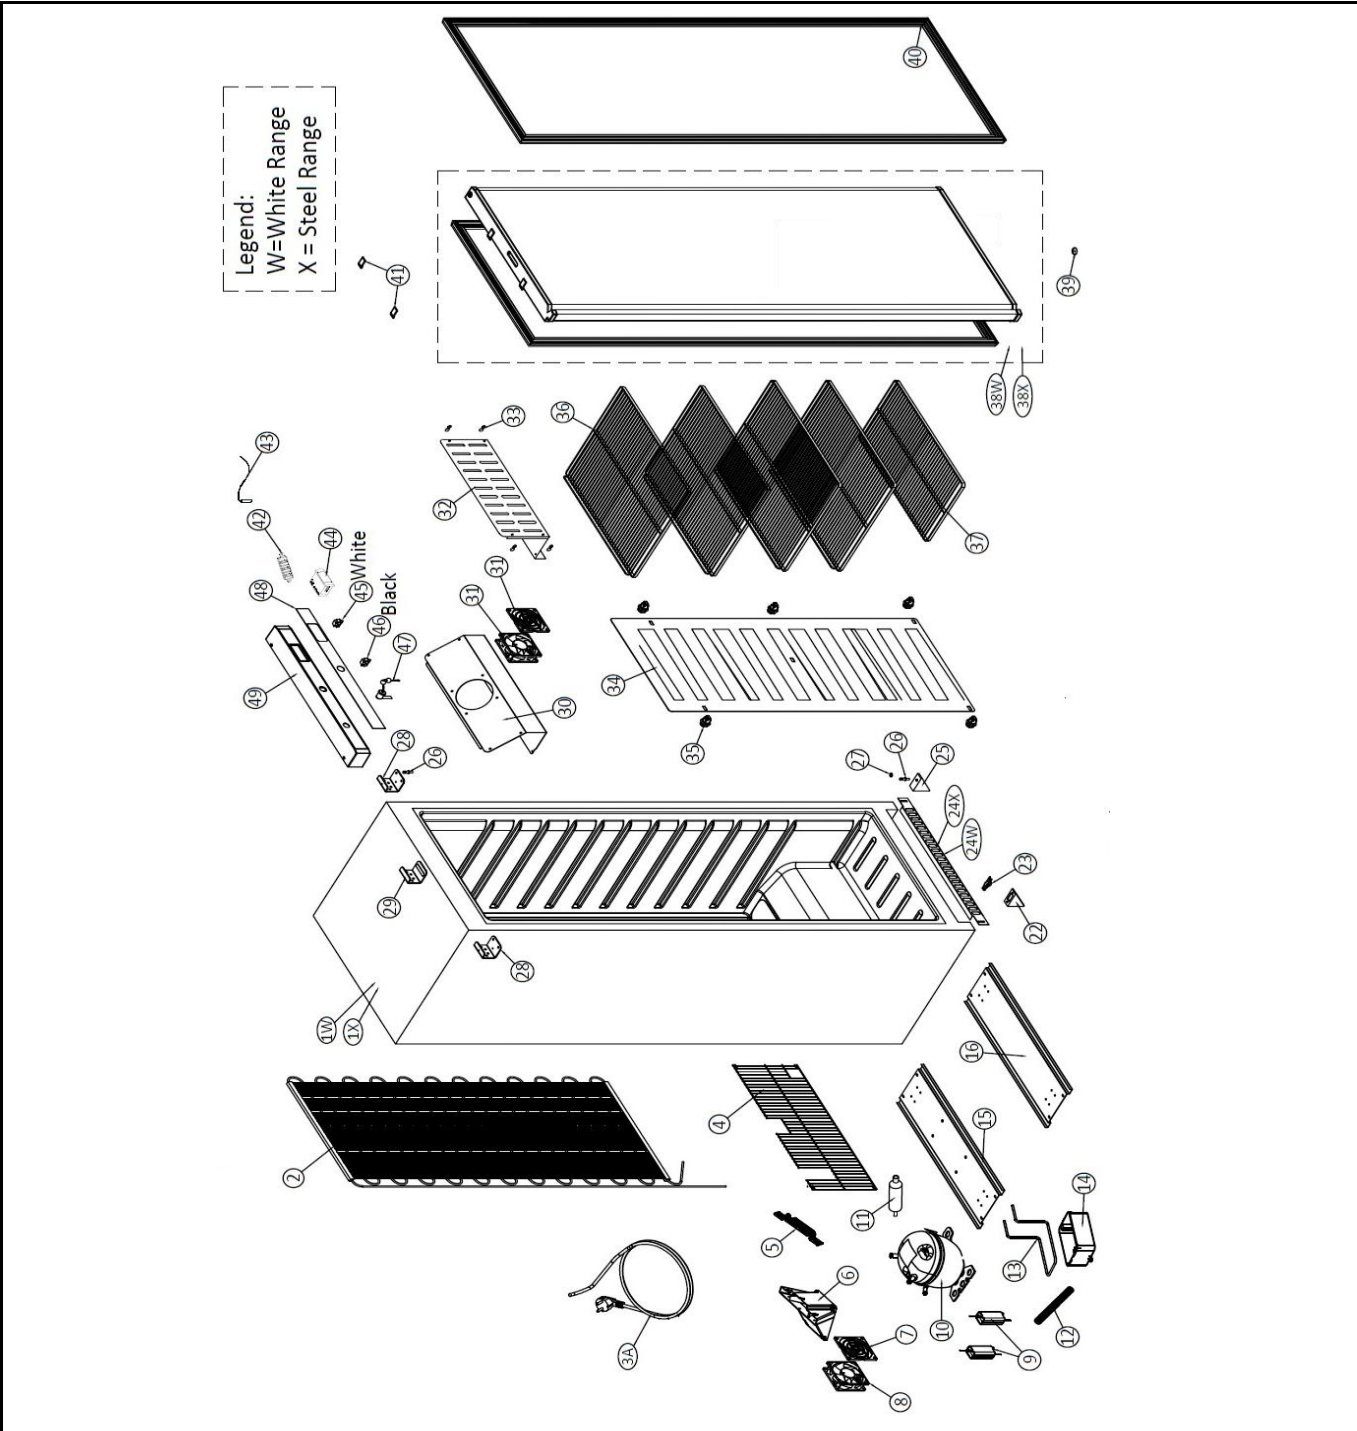

Drawing

Hendi B.V.
 Innovatielaan 6
 6745XW De Klomp
 The Netherlands

Batch #	Appliance part#
000000 and up	236031
Description	
Butget Line cooling cabinet (Steel)	

Date	26-06-2026	Revision #	V.01
Revision	First Bill of Materials (BOM)		

Date	26-06-2026	Revision #	V.01
Revision	First Bill of Materials (BOM)		

Item	Description	Part#	Quantity	Remark	Picture
1X	Cooler body assembly (steel)	n/a	1		
2	Condensor	n/a	1		
3A	Power cord EU	n/a	1		
4	Safety grid engine	n/a	1		
5	Support bracket fan (condensor)	n/a	1		
6	Condensor fan support (condensor)	973523	1		
7	Safety grid fan (condensor)	n/a	1		
8	Fan (condensor)	973530	2		
9	Power supply (12V/12W)	973387	2		
10	Compressor	n/a	1		
11	Dryer filter	n/a	1		
12	Pipe water drain	n/a	1		
13	Drain pipe	n/a	1		
14	Water tray	973547	1		
15	Base plate engine (rear) - feet/roller	n/a	1		
16	Base plate engine (front) - feet.roller	n/a	1		
21	Feet and roller set	973394	1		
22	Hinge door (left, Ai color)	n/a	1		
23	Support wheel (left bottom, door)	n/a	1		
24X	Safty panel (steel)	n/a	1		
25	Hinge door (right, Ai color)	n/a	1		
26	Pivot for hinge (upper/bottom)	n/a	2		
27	Spacer hinge (bottom)	n/a	1		
28	Hinge door (left/right - upper)	n/a	2		
29	Support brackel lock	n/a	1		
30	Support brackel fan (evaporator)	n/a	1		
31	Fan / safety grid (evaporator)	973554	1		
32	Cover plate fan (evaporator)	n/a	1		
33	Cover screws (white)	n/a	4		
34	Evaporator roll bond and capillary (white)	n/a	1		
35	Holder roll bond	n/a	4		
36	Shelf (middle)	973448	4		
37	Shelf (bottom)	973561	1		
38X	Door (cooler, include gasket, steel))	n/a	1		
39	Cover plug hole	973400	1		
40	Gasket (door)	973578	1		
41	Door stop	n/a	2		
42	Sensor bracket	n/a	1		
43	Sensor	973424	1		
44	Digital control unit	973431	1		
45	Door alarm switch (white)	n/a	1		
46	Fan / Light switch (black)	n/a	1		
47	Lock	973417	1		
48	Sticker for front panel	n/a	1		
49	Panel top	n/a	1		