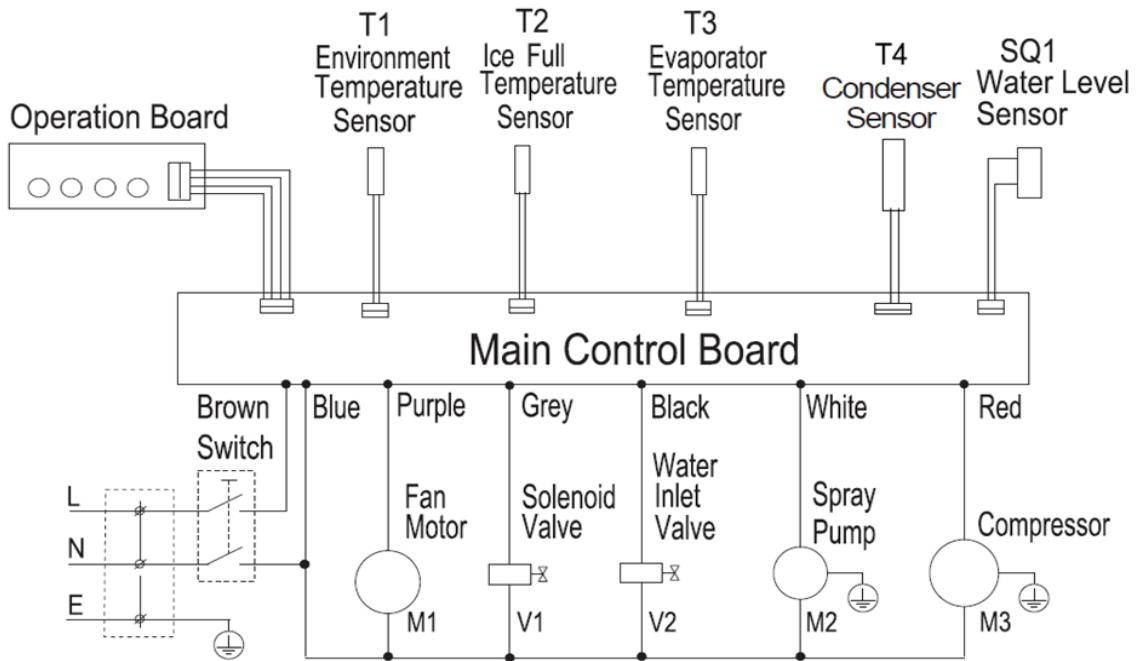

Circuit diagram

<b style="font-size: 24px; margin-left: 10px;">HENDI Tools for Chefs Hendi B.V. Steenoven 21 3911 TX Rhenen The Netherlands	Batch #	Appliance part#
	000000 and up	271438
	Description	
	Ice cube machine 60Kg	

Date	04-11-2025	Revision #	V.01
Revision	First Bill of Materials (BOM)		

Circuit Diagram