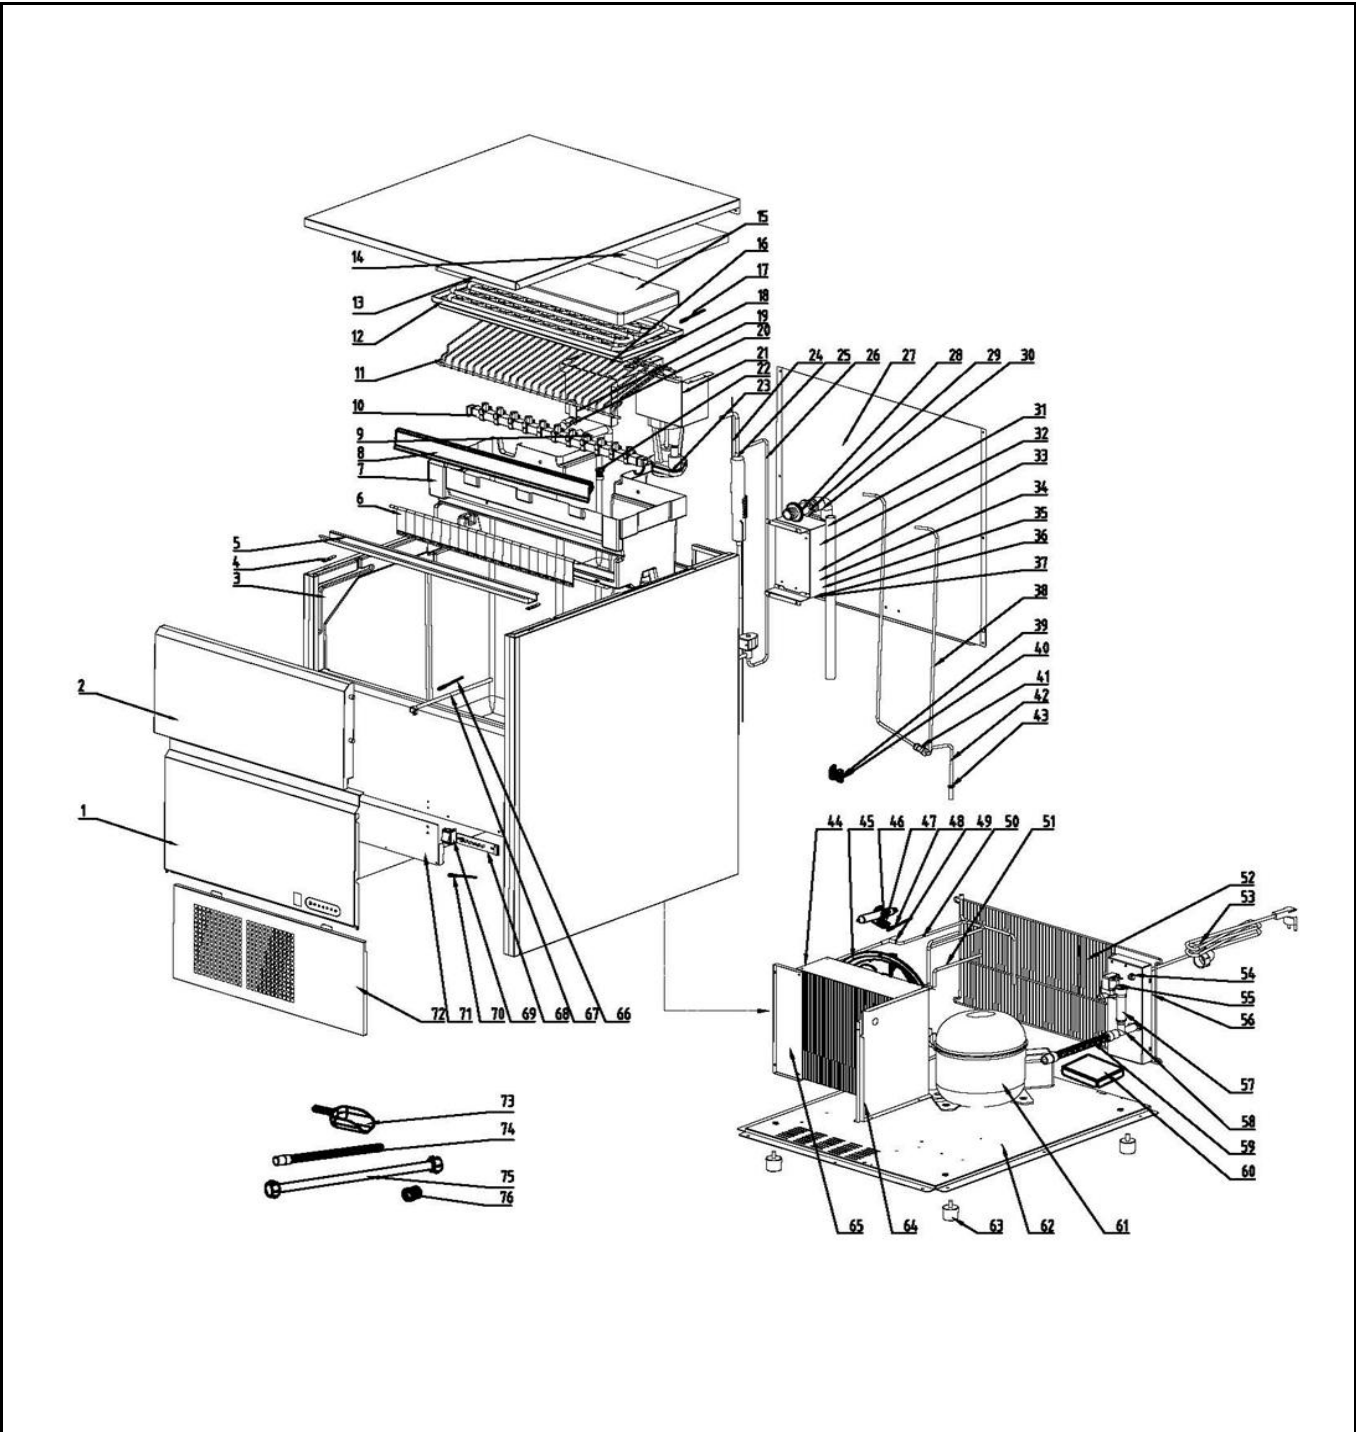

Drawing

Tools for Chefs

Hendi B.V.
Innovatielaan 6
6745XW De Klomp
The Netherlands

Batch #
000000 and up

Appliance part#
271438

Description
Ice cube machine 60Kg

Date	04-11-2025	Revision #	V.01
Revision	First Bill of Materials (BOM)