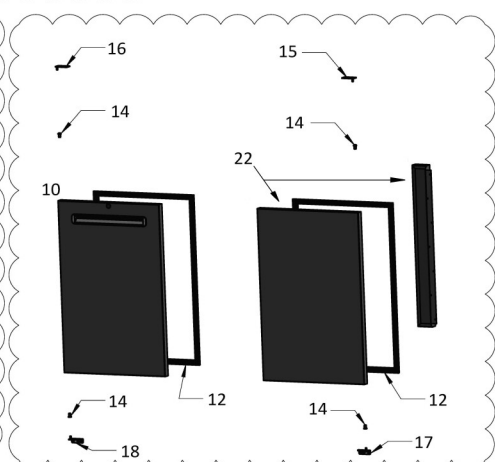

Door SFK-8EL+