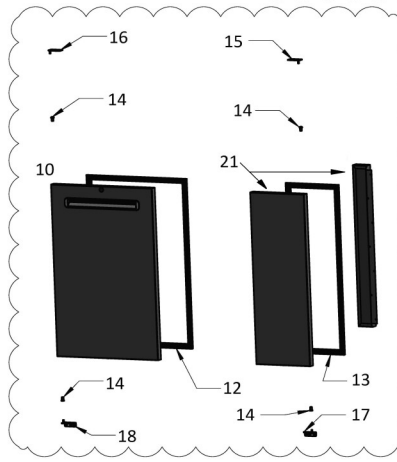

Door SFK-6EL+