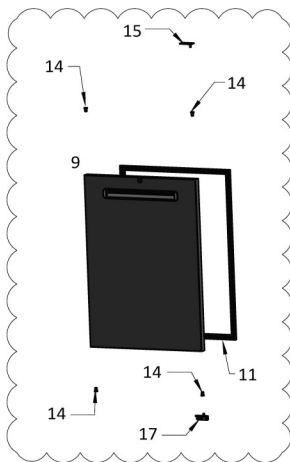

69075 / SFK-6EL+

Door SFK-4EL+