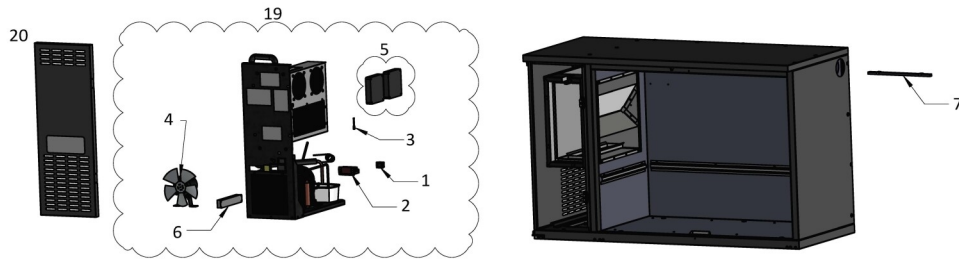

69075 / SFK-6EL+

Door SFK-4EL+