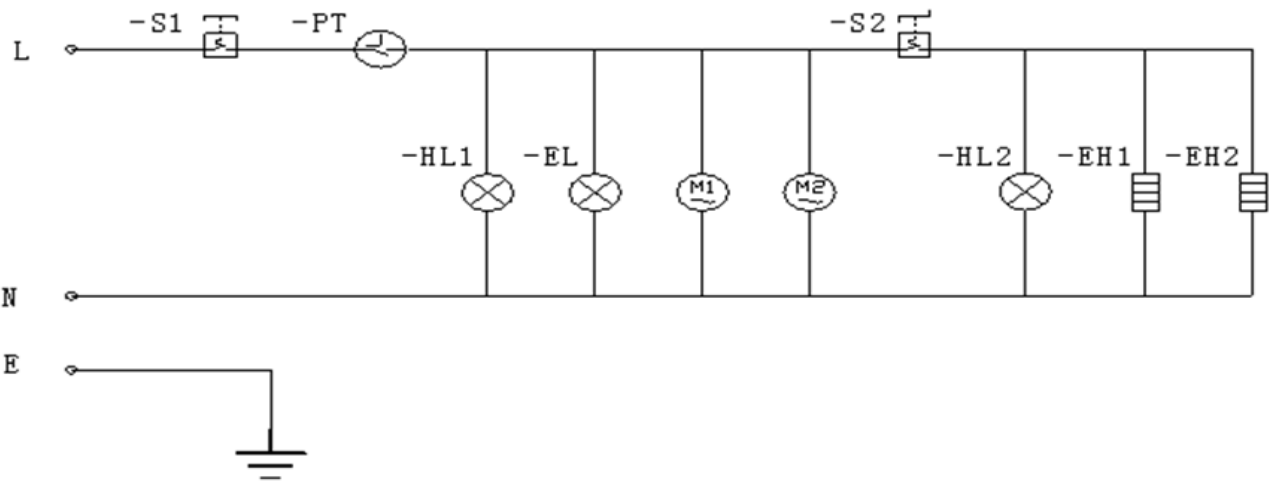

<b>Date</b>	03-10-2017	<b>Revision #</b>	Revision version
<b>Revision</b>	First bill of materials (BOM)		

Item	Description	Part#	Quantity	Remark	Picture
1	Door assembly complete	942901	1	Incl item 2,3,4,5,6,7,8,9,42,43,44	
2	Door glass	nss	1	Available as 942901	
3	Plate screw 4.0x8mm	nss	2	Available as 942901	
4	Door frame (left/right)	nss	2	Available as 942901	
5	Hinge	942918	2	Also in assembly 942901	
6	Countersunk screw M5x15	nss	2	Available as 942901	
7	Bracket handle	nss	2	Available as 942901	
8	Inner door glass	nss	1	Available as 942901	
9	Plate screw 4.0x8mm	nss	8	Available as 942901	
10	Knob thermostat	225349	1		
11	Bolt	n/a	2		
12	Indicator light green	942925	1		
13	Indicator light green	942925	1		
14	Knob timer	225349	1		
15	Bolt	n/a	2		
16	Display panel	n/a	1		
17	Bottom cover	n/a	1		
18	Timer 120'	942932	1		
19	Feet	942949	4		
20	Plate screw 4.0x8mm	n/a	10		
21	Hi-limiter	942956	1		
22	Equipotential terminal	n/a	1		
23	Cord inlet with retainer	942963	1		
24	Powerchord	930045	1		
25	Bracket	n/a	4		
26	Oven chamber	n/a	1		
27	Holder hinge	942970	2	(2pcs as one set)	
28	Truss screw M5x10mm	n/a	4		
29	Insulation	n/a	1		
30	Insulation	n/a	1		
31	Housing	n/a	1		
32	Back cover	n/a	1		
33	Fan motor incl fan	942987	2		
34	Door gasket	943083	1		
35	Lamp fitting	n/a	1		
36	Light bulb 15W	904947	1		
37	Lamp cover	942994	1		
38	Element 230V 1260W	943007	2		
39	Bolt M5x15 (for lateral support)	943014	2		
40	Deflector plate	n/a	1		
41	Lateral tray support	943021	2		
42	Glass plate holder	nss	2	Available as 942901	
43	Door handle	943038	1	Incl item 7,8 also in set 942901	
44	Countersunk screw M5x70	nss	2	Available as 943038 and 942901	
45	Thermostat	943045	1		
46	Metal Ring	n/a	1	* Not shown on exploded view	
47	Tray	943380	4		

- S1: Hi-limiter
- PT: Timer 120'
- HL1: Indicator light
- EL: Chamber light
- M1, M2: Motor
- S2: Thermostat
- HL2: Indicator light
- EH1, EH2: Heating element