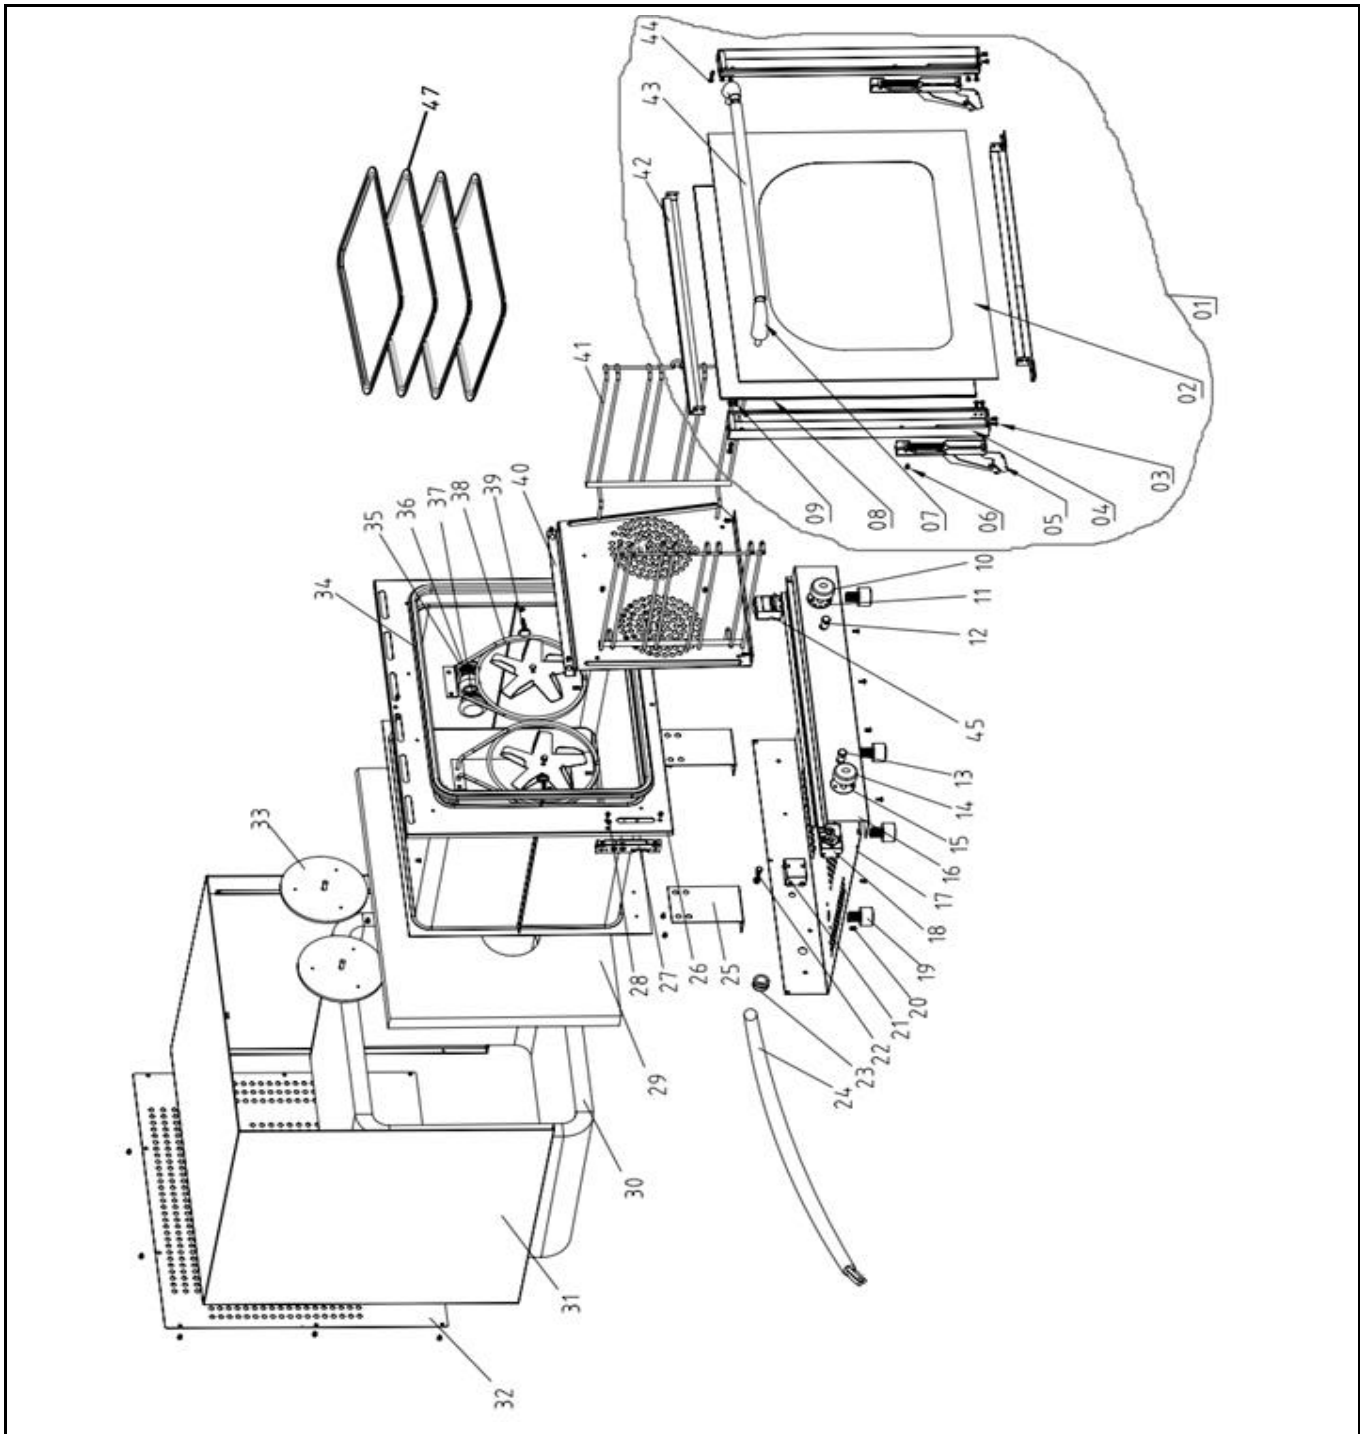

Drawing

HENDI FOOD SERVICE EQUIPMENT Hendi B.V. Steenoven 21 3911 TX Rhenen The Netherlands	Batch #	Appliance part#
	663194 and up	227060
	Description	
	Convection Oven H90	

Date	03-10-2017	Revision #	Revision version
Revision	First bill of materials (BOM)