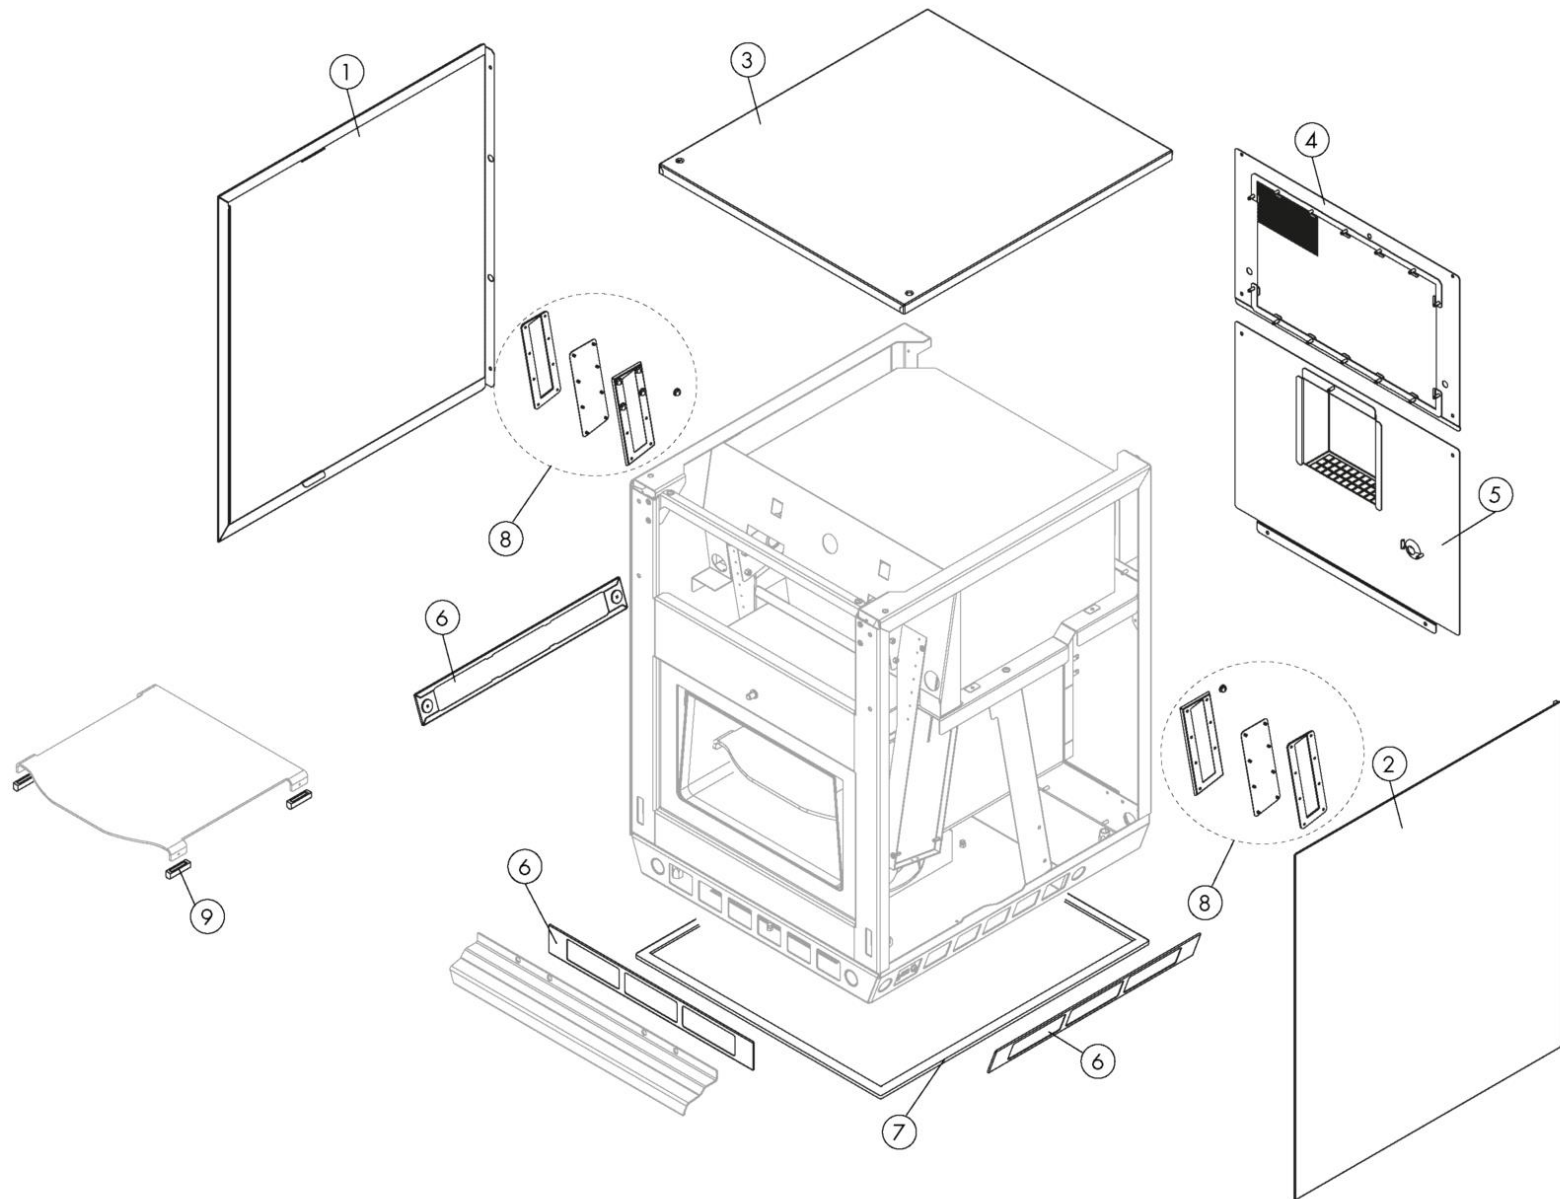

01/2023

Mod: LKS/6T

Production code: CR1663530

Warning! The exploded views refer to the general model

TAV1

Pos.	Code	Previous code	Description	Notes	From:	To:
0001	LA19400900		FIANCO SX AISI430SB ORAC.B			
0002	LA19400910		FIANCO DX AISI430SB ORAC.B			
0003	LA19400310		COPERCHIO AISI430SB ORAC.B			
0004	LAR19201120		ASS.SCHIENA SUP.ORAC.B			
0005	LAR19100560		PREM.SCHIENA INF.ORAC.B			
0006	LA19201060		ASS.FILTRO ARIA RAFFR.ORAC.B			
0007	LA85010380		GUARN.SBR NERA ADESIVO 3X10 L=10M	1,8 m		
0008	LAR19100680		KIT SCHERMO GUIDA D'ONDA ORAC.B			
0008	LAR80012400		ISOL.NERO LA80012390 RI.300Â°C ORAC (2PZ)			
0009	LAR19100810		KIT PIEDINI PIANO COTTURA ORAC.B			

Warning! The exploded views refer to the general model

TAV2

Pos.	Code	Previous code	Description	Notes	From:	To:
			PREM.PORTA INOX ORAC.B			
			MANIGLIA OEM ORAC.B	OEM		
			ASS.MANIGLIA PORTA HSO ORAC.B OPZIONE B			
00P3	LA19201100		FRONT.PORTA ORAC.B INOX C/LOGHI LX			
00P4	LA19201010		CERNIERA FARINGOSI STF5617TM ORAC.B			
00P5	LAR19100690		PREM.MICRO SX PORTA ORAC.B			
00P6	LAR19100700		PREM.MICRO DX PORTA ORAC.B			
			ASS.CONTROPORTA ORAC.B			
00P8	LA65260840		MICRO A PULSANTE MK V12D10			