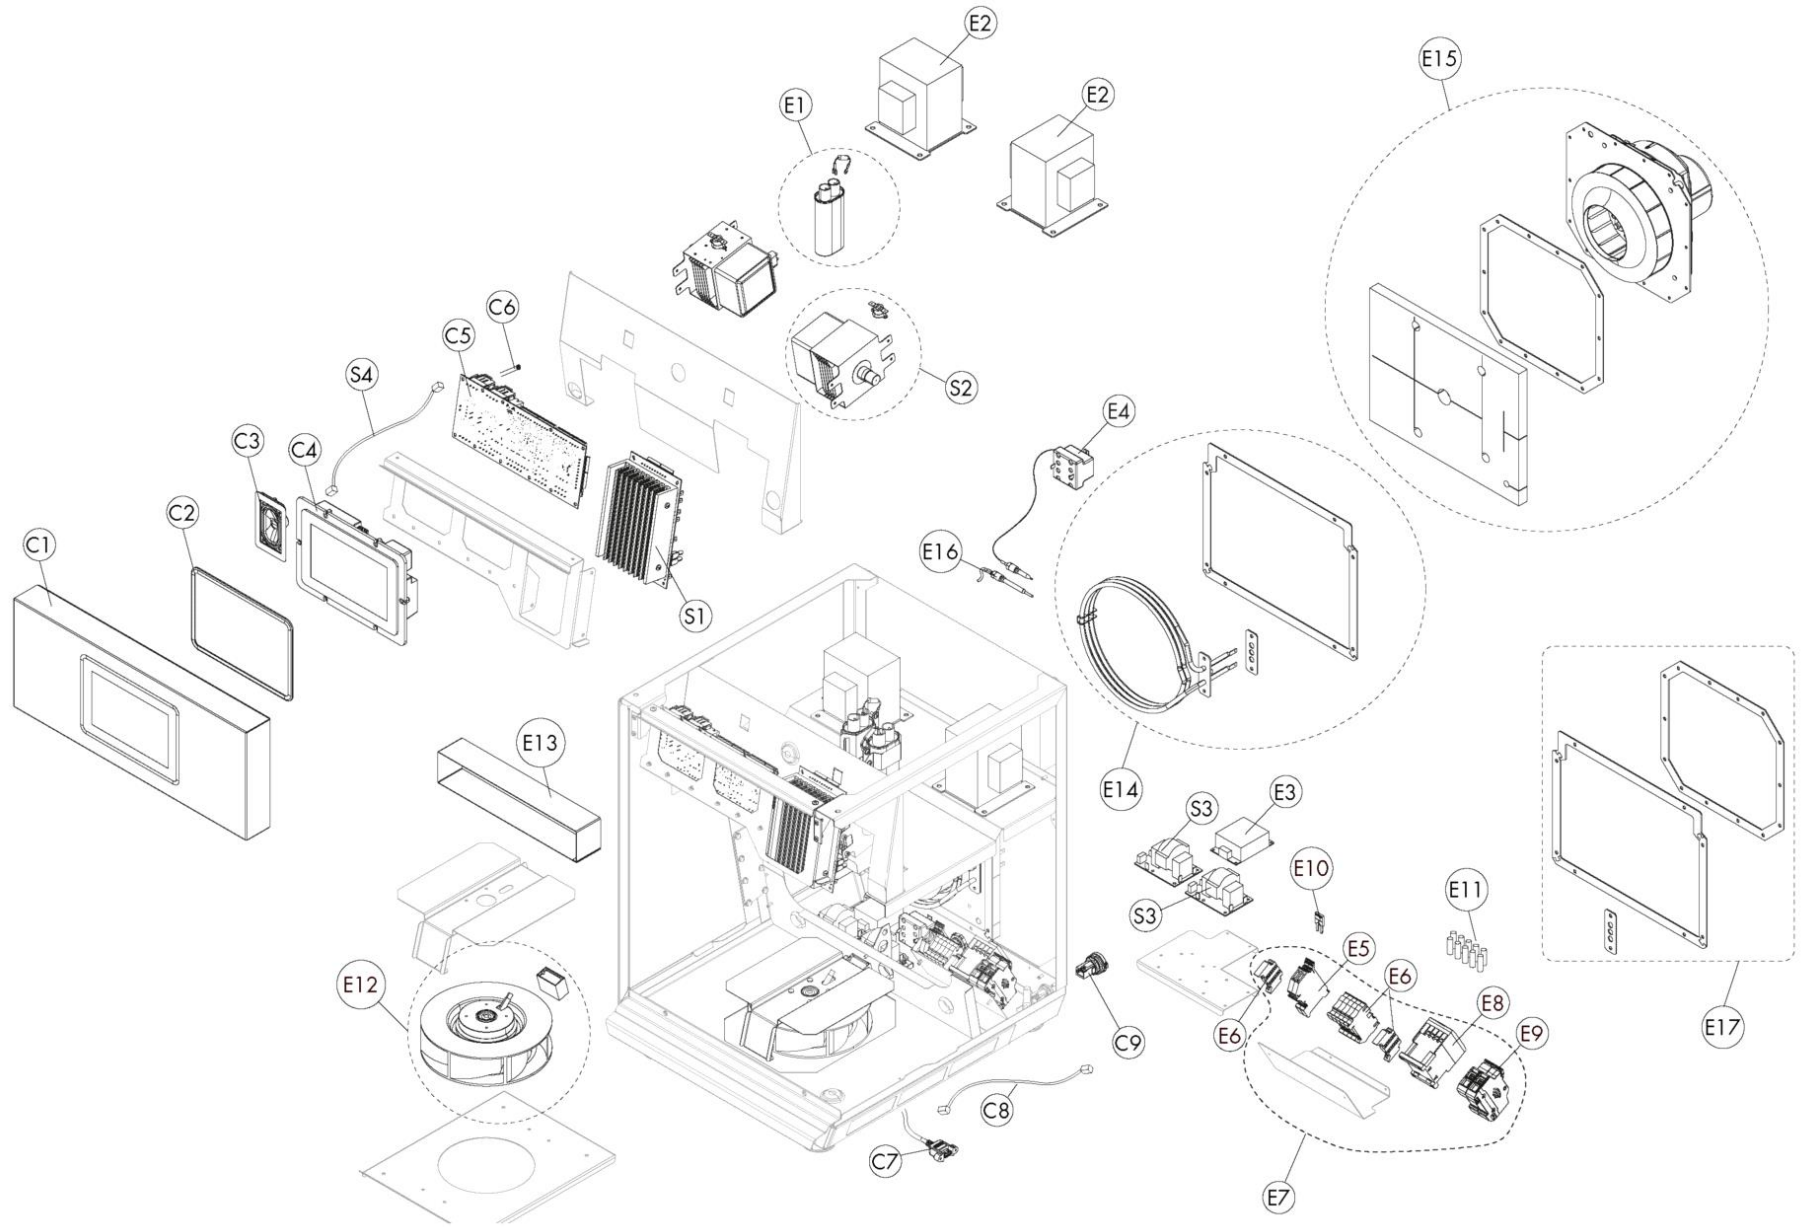

01/2023

Mod: LKS/6T

Production code: CR1663530

Warning! The exploded views refer to the general model

TAV1

Pos.	Code	Previous code	Description	Notes	From:	To:
0001	LA19400900		FIANCO SX AISI430SB ORAC.B			
0002	LA19400910		FIANCO DX AISI430SB ORAC.B			
0003	LA19400310		COPERCHIO AISI430SB ORAC.B			
0004	LAR19201120		ASS.SCHIENA SUP.ORAC.B			
0005	LAR19100560		PREM.SCHIENA INF.ORAC.B			
0006	LA19201060		ASS.FILTRO ARIA RAFFR.ORAC.B			
0007	LA85010380		GUARN.SBR NERA ADESIVO 3X10 L=10M	1,8 m		
0008	LAR19100680		KIT SCHERMO GUIDA D'ONDA ORAC.B			
0008	LAR80012400		ISOL.NERO LA80012390 RI.300Â°C ORAC (2PZ)			
0009	LAR19100810		KIT PIEDINI PIANO COTTURA ORAC.B			

Warning! The exploded views refer to the general model

TAV2

Pos.	Code	Previous code	Description	Notes	From:	To:
			PREM.PORTA INOX ORAC.B			
			MANIGLIA OEM ORAC.B	OEM		
			ASS.MANIGLIA PORTA HSO ORAC.B OPZIONE B			
00P3	LA19201100		FRONT.PORTA ORAC.B INOX C/LOGHI LX			
00P4	LA19201010		CERNIERA FARINGOSI STF5617TM ORAC.B			
00P5	LAR19100690		PREM.MICRO SX PORTA ORAC.B			
00P6	LAR19100700		PREM.MICRO DX PORTA ORAC.B			
			ASS.CONTROPORTA ORAC.B			
00P8	LA65260840		MICRO A PULSANTE MK V12D10			