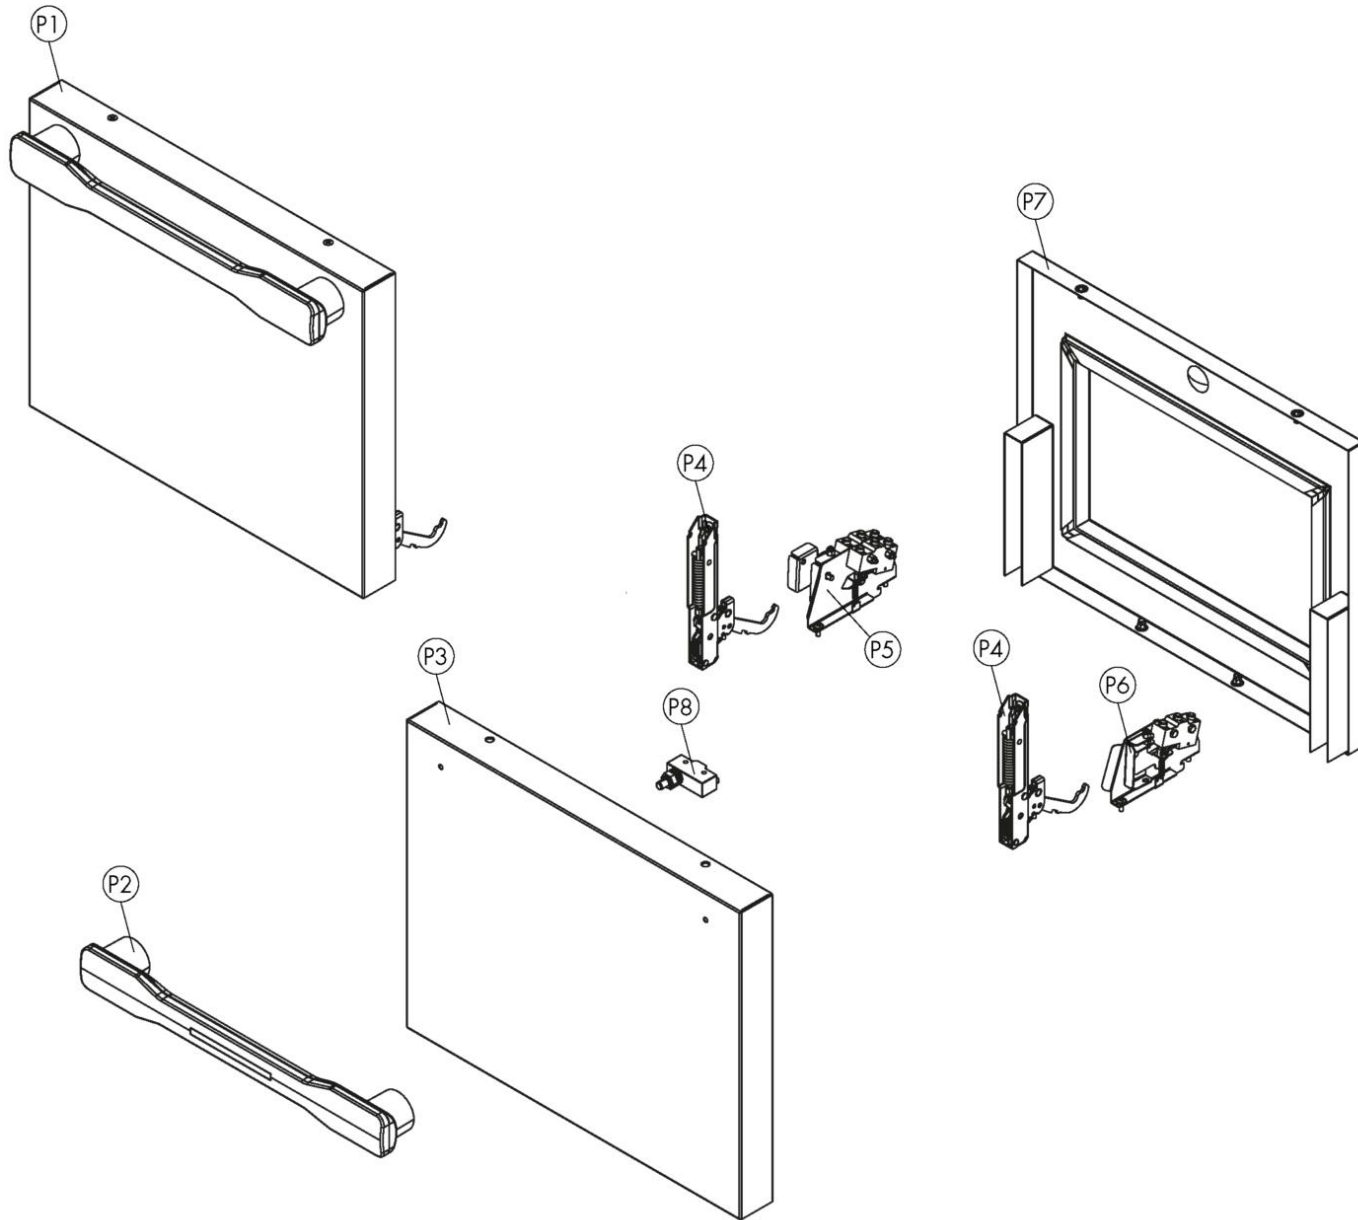

01/2023

Mod: LKS/6T

Production code: CR1663530

Warning! The exploded views refer to the general model

TAV1

Pos.	Code	Previous code	Description	Notes	From:	To:
0001	LA19400900		FIANCO SX AISI430SB ORAC.B			
0002	LA19400910		FIANCO DX AISI430SB ORAC.B			
0003	LA19400310		COPERCHIO AISI430SB ORAC.B			
0004	LAR19201120		ASS.SCHIENA SUP.ORAC.B			
0005	LAR19100560		PREM.SCHIENA INF.ORAC.B			
0006	LA19201060		ASS.FILTRO ARIA RAFFR.ORAC.B			
0007	LA85010380		GUARN.SBR NERA ADESIVO 3X10 L=10M	1,8 m		
0008	LAR19100680		KIT SCHERMO GUIDA D'ONDA ORAC.B			
0008	LAR80012400		ISOL.NERO LA80012390 RI.300Â°C ORAC (2PZ)			
0009	LAR19100810		KIT PIEDINI PIANO COTTURA ORAC.B			

Warning! The exploded views refer to the general model

TAV2

Pos.	Code	Previous code	Description	Notes	From:	To:
			PREM.PORTA INOX ORAC.B			
			MANIGLIA OEM ORAC.B	OEM		
			ASS.MANIGLIA PORTA HSO ORAC.B OPZIONE B			
00P3	LA19201100		FRONT.PORTA ORAC.B INOX C/LOGHI LX			
00P4	LA19201010		CERNIERA FARINGOSI STF5617TM ORAC.B			
00P5	LAR19100690		PREM.MICRO SX PORTA ORAC.B			
00P6	LAR19100700		PREM.MICRO DX PORTA ORAC.B			
			ASS.CONTROPORTA ORAC.B			
00P8	LA65260840		MICRO A PULSANTE MK V12D10			