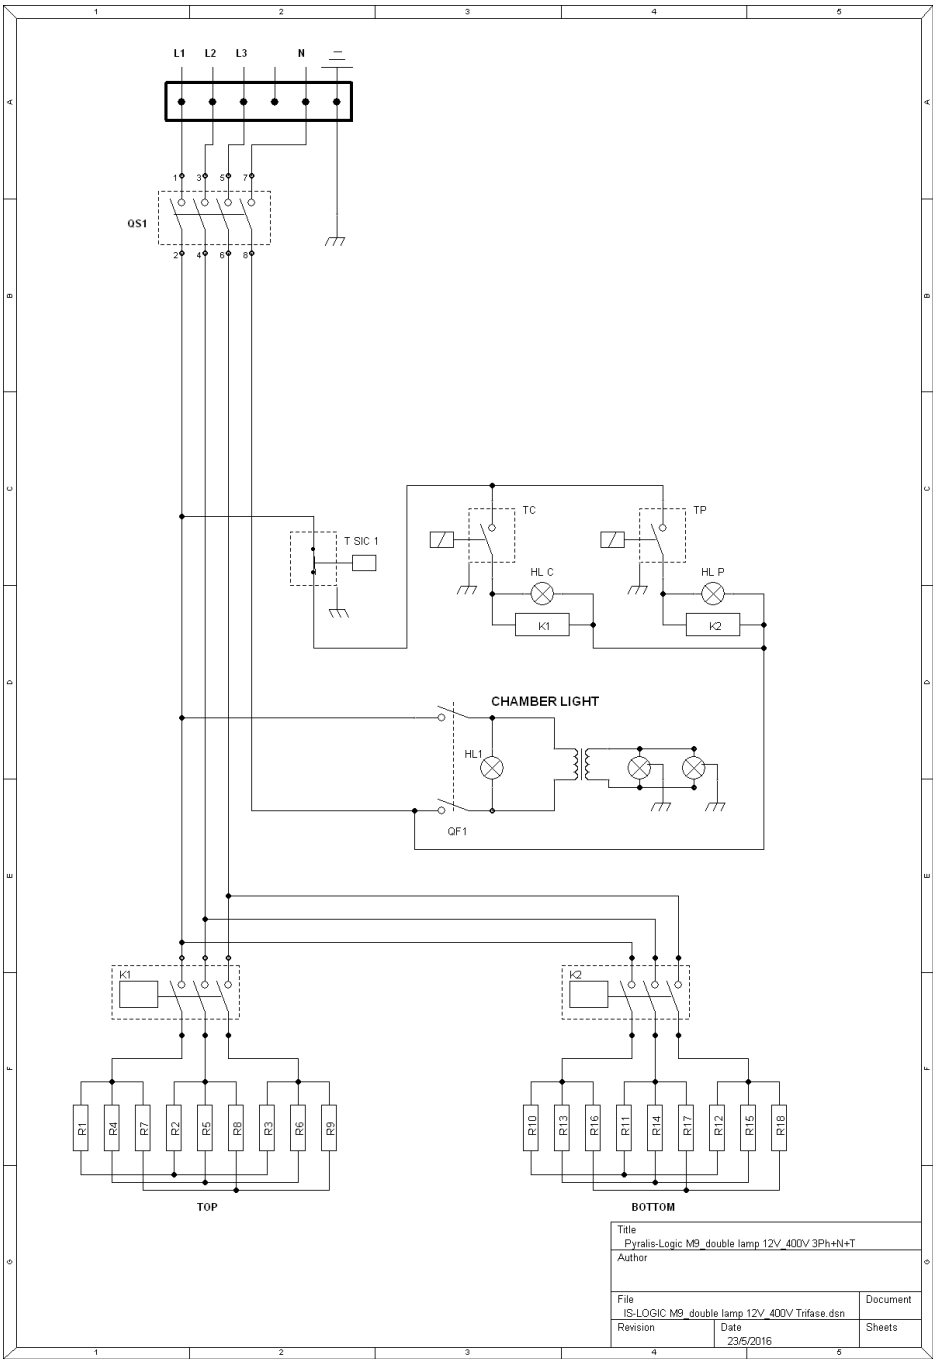

# Mod: LD9/35-N

Production code: P08LG06004

**Diamond**  
catering equipment

## **LOGIC LINE PLUS OVENS**

**LD4/35-N ÷ LD6/35-N ÷ LD6/35XL-N ÷ LD9/35-N  
LD8/35-N ÷ LD12/35-N ÷ LD12/35XL-N ÷ LD18/35-N**

Title		Pyralis-Logic M9_double lamp 12V 400V 3Ph+N+T	
Author			
File		IS-LOGIC M9_double lamp 12V 400V Trifase.dsn	
Revision		Date	23/5/2016
		Document	Sheets