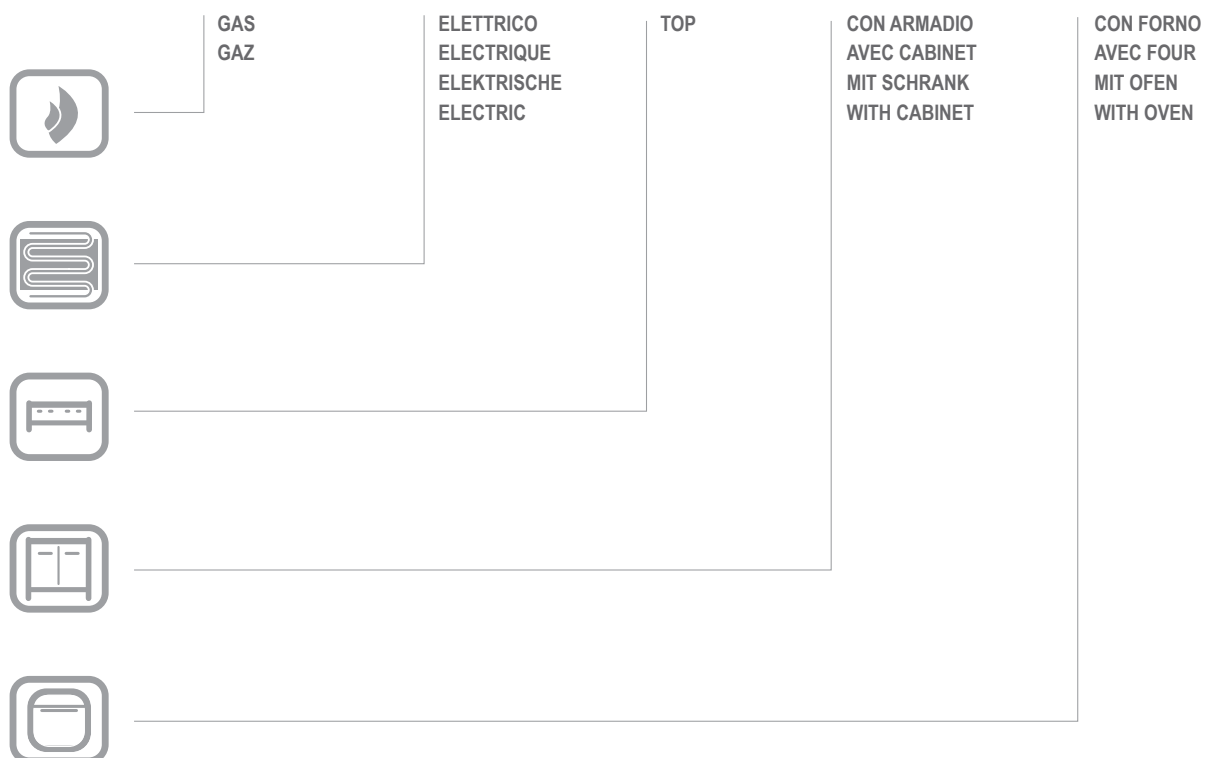

.....BBG&A98 (XXS-XXSP-XS-XM-XL-XXL)

AAAAA GA98

CATALOGO PARTI DI RICAMBIO
CATALOGUE PIECES DETACHEES
ERSATZTEILKATALOG
SPARE PARTS CATALOGUE