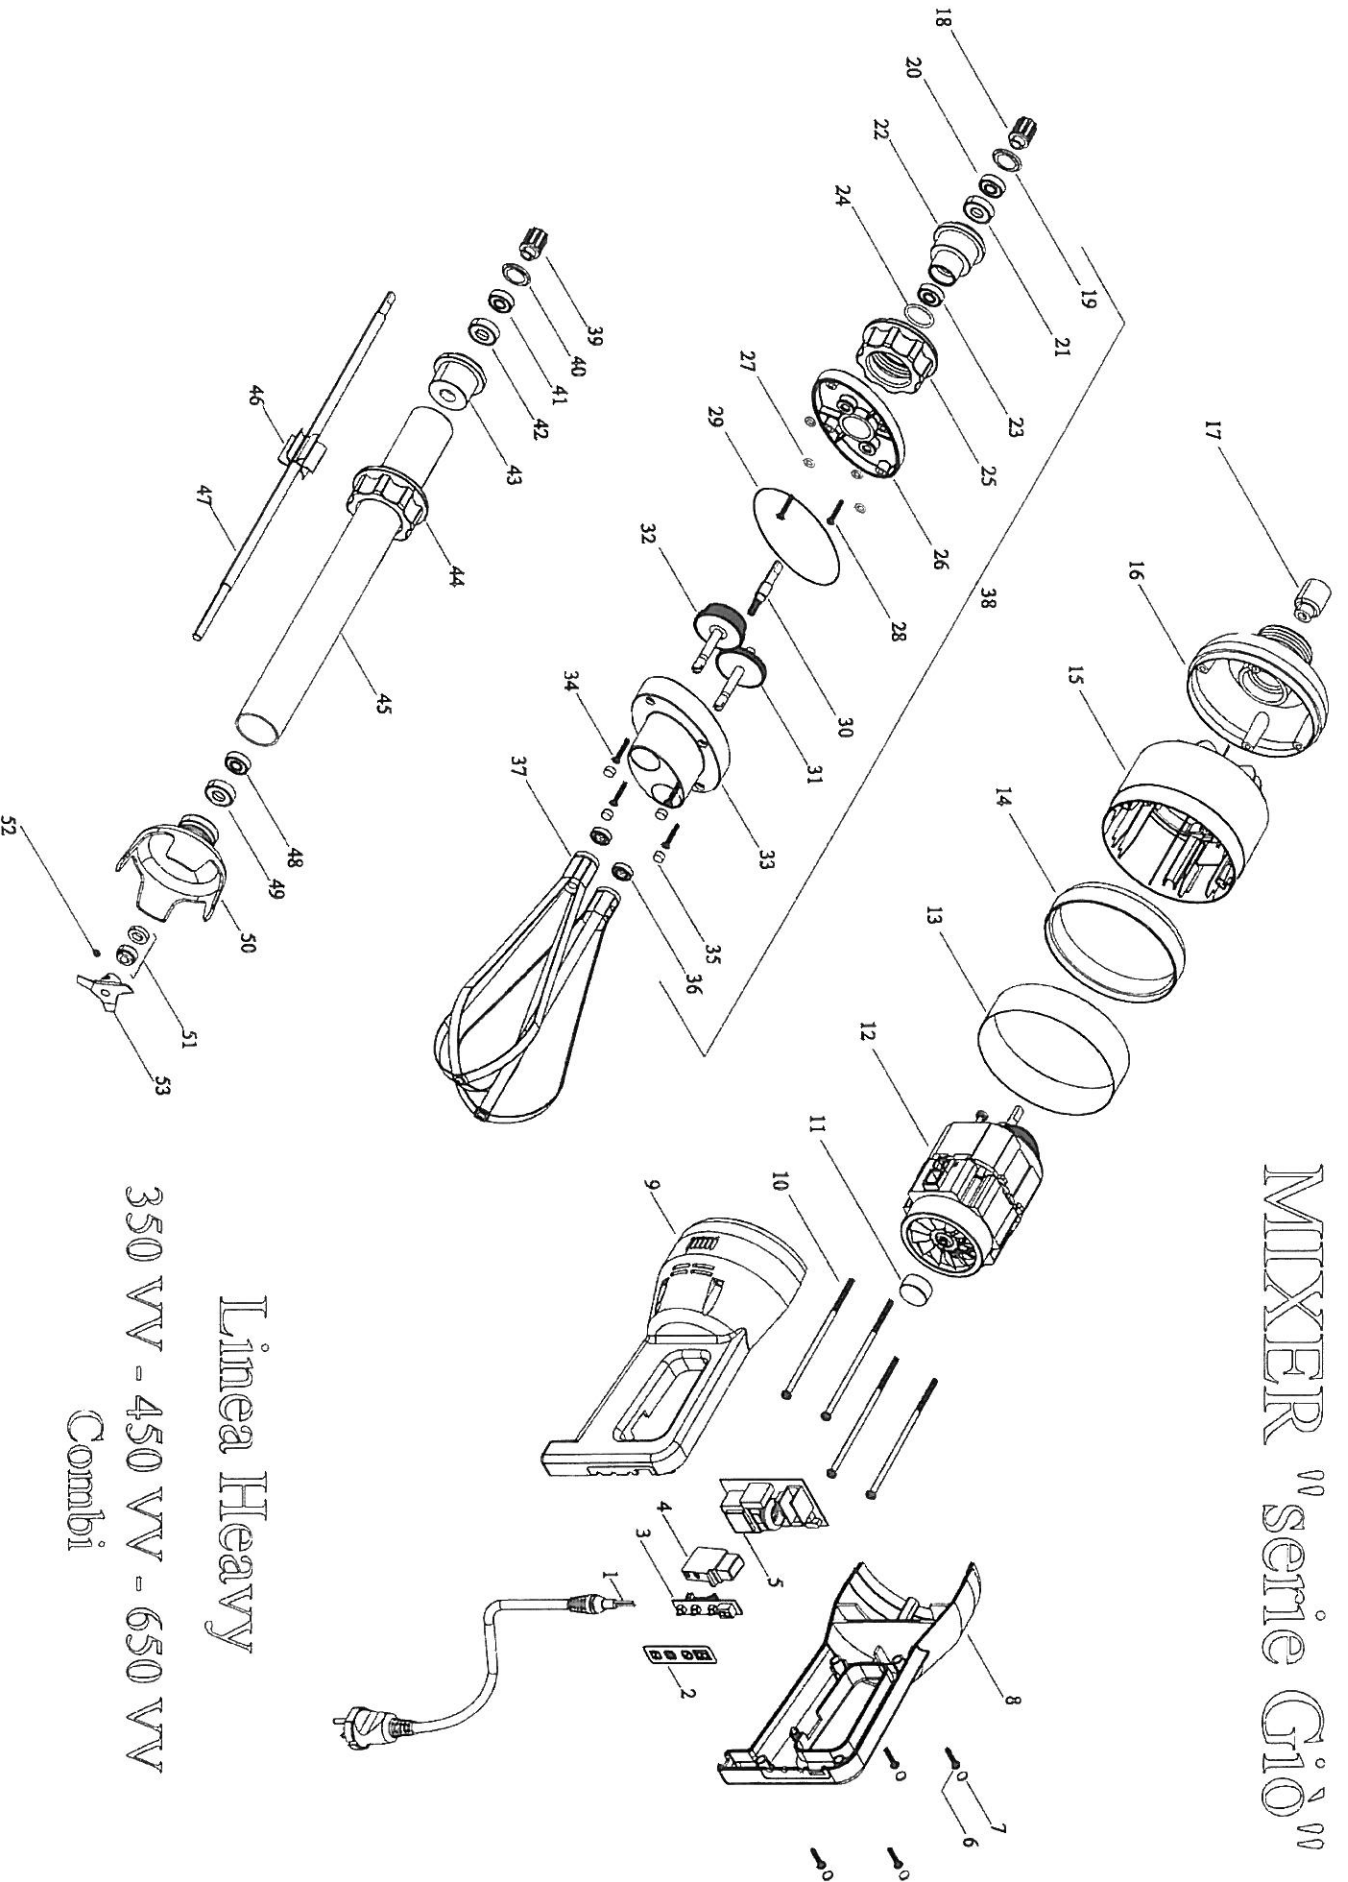

09/2010

Mod: MAV-45

Production code: 450VV

Diamond
catering equipment

MIXER "serie Gio"

Linea Heavy
350 W - 450 W - 650 W
Combi