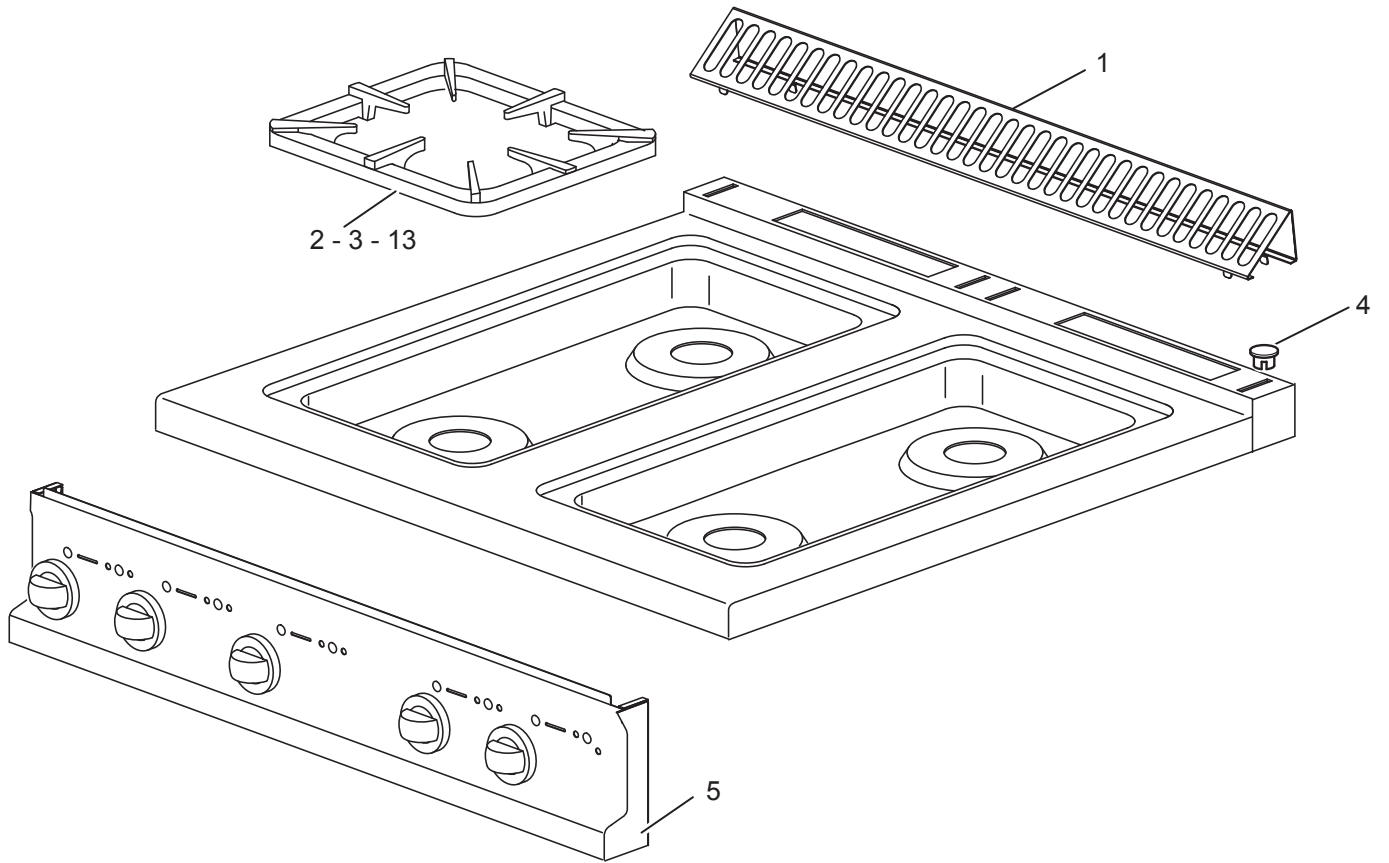

Listino componenti per pagina 1

1	182800	GRIGLIA CAMINO GRILLE POUR CHEMINÉE KAMINROST CHIMNEY GRILL	
2	185747	GRIGLIA PLACCA IN GHISA SINGOLA GRILLE EN FONTE 1 BRULEUR BRENNERROST GUSSEISEN 1 BRENNER SINGLE CAST IRON GRID	
4	163603	GIUNZIONE FISSAGGIO PIANO FIXATURE DE PLAN TOPVERBINDUNG TOP CONNECTION	
5	188193	CRUSCOTTO PANNEAU DE CONTROLE FRONT BLENDE CONTROL PANEL	
9	186337 <i><u>Recommended spare parts</u></i>	CORPO MANOPOLA FUOCHI APERTI POIGNEE BRULEUR KNEBEL BRENNER BURNER KNOB	
10	186336 <i><u>Recommended spare parts</u></i>	CORPO MANOPOLA COMMUTATORE POIGNEE COMMUTATEUR UMSCHALTER-KNOPFKOERPER COMMUTATOR KNOB	
11	171520 <i><u>Recommended spare parts</u></i>	ANELLO MANOPOLA FUOCHI APERTI RING POIGNEE KLEBERING KNEBEL BRENNER KNOB RING	
12	171512 <i><u>Recommended spare parts</u></i>	ANELLO MANOPOLA FORNO RING FOUR KLEBERING KNEBEL BACKOFEN THERMOSTAT OVEN RING