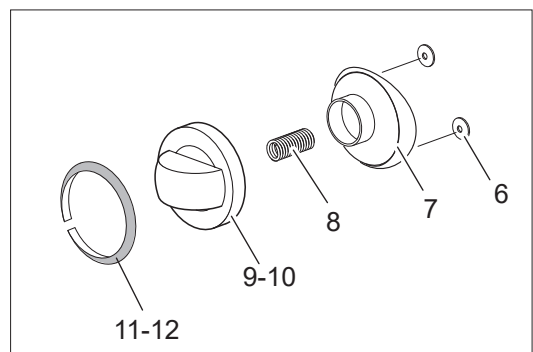

Listino componenti per pagina 1

1	182798	GRIGLIA CAMINO GRILLE POUR CHEMINÉE KAMINROST CHIMNEY GRILL	
2	RTCU700286	GRIGLIA SUPPORTO CESTELLO GRILLE SUPPORT PANIER ROST FUER KORBHALTER BASKET SUPPORT GRID	
3	163603	GIUNZIONE FISSAGGIO PIANO FIXATURE DE PLAN TOPVERBINDUNG TOP CONNECTION	
4	167439	EROGATORE ACQUA ROBINET EAU WASSERAUSLAUF WATER EROGATOR	
5	187284	CRUSCOTTO PANNEAU DE CONTROLE FRONT BLENDE CONTROL PANEL	
9	186337 <i><u>Recommended spare parts</u></i>	CORPO MANOPOLA FUOCHI APERTI POIGNEE BRULEUR KNEBEL BRENNER BURNER KNOB	
10	186339 <i><u>Recommended spare parts</u></i>	CORPO MANOPOLA CARICO ACQUA POIGNEE EAU KNEBEL WASSERVENTIL WATER KNOB	
11	171520 <i><u>Recommended spare parts</u></i>	ANELLO MANOPOLA FUOCHI APERTI RING POIGNEE KLEBERING KNEBEL BRENNER KNOB RING	
12	169366 <i><u>Recommended spare parts</u></i>	ANELLO MANOPOLA ACQUA FREDDA RING EAU FROID KLEBERING KNEBEL KALTWASSER COLD WATER RING	
13	188504	FILTRO DI SCARICO FILTRE D'ECHAPPEMENT ABGASFILTER EXHAUST FILTER