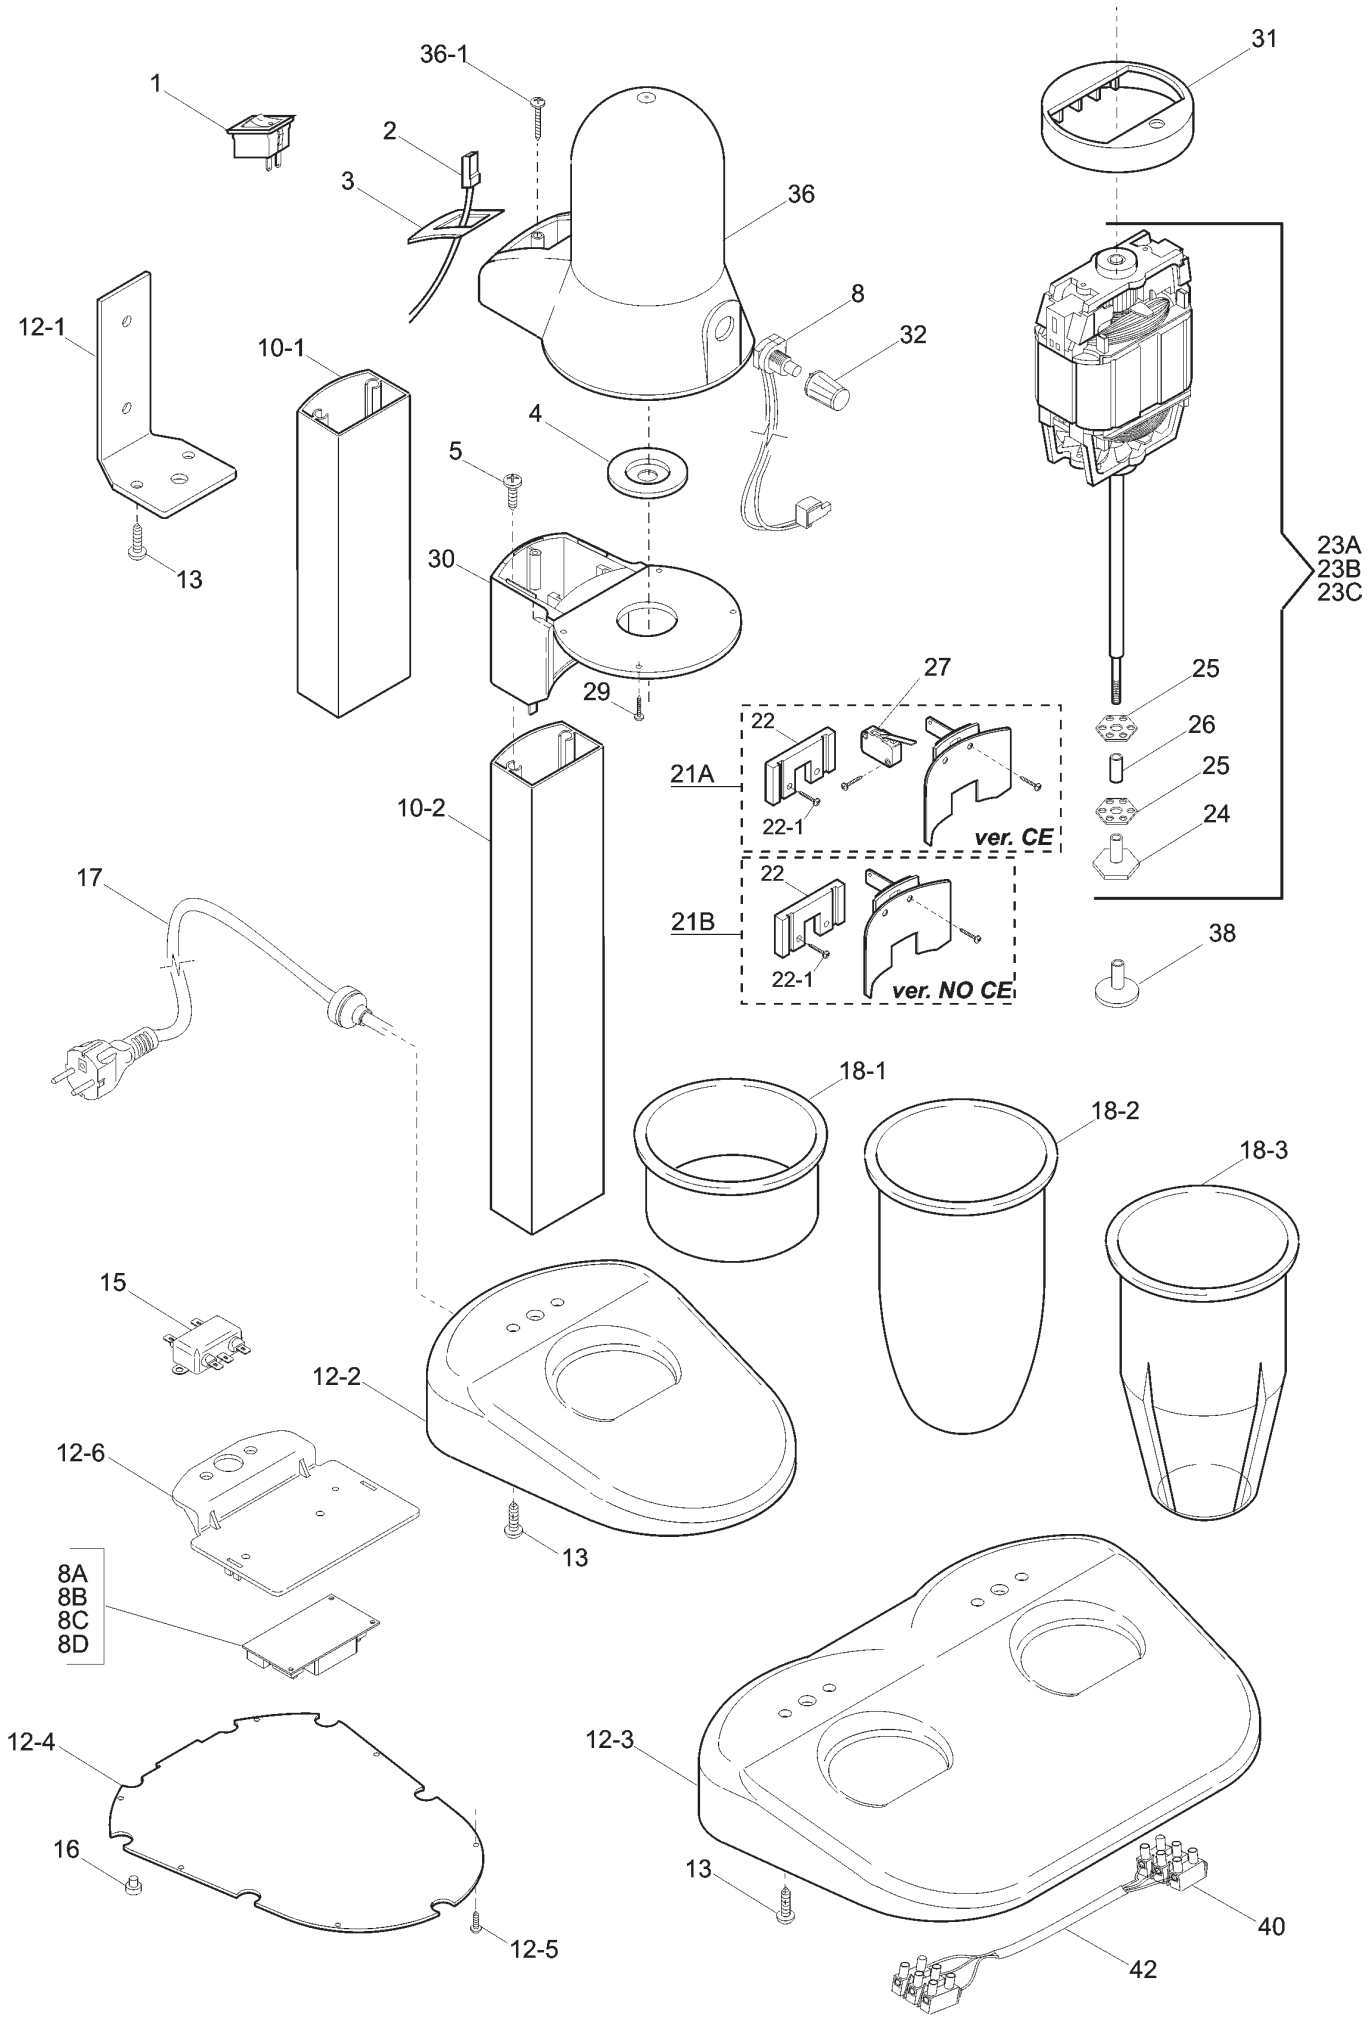

07/2015

Mod: F6D/B

Production code: 65092042HL

Diamond
catering equipment

8A
8B
8C
8D

23A
23B
23C

SIRIO 1-2 CE - from 2012.06 Tav. unica		
Ref.	Product name	Code
1	ON/OFF SWITCH_ SIRIO/APOLLO	IB5800100
3	SWITCH FRAME FOR SIRIO	IB4000135
4	GASKET FOR MILKSHAKER	IB4100100
8	POTENTIOMETER FOR SIRIO	IB5940011
08A	PC BOARD SRI	IB5940000
08B	PC BOARD SRI VV	IB5940005
08C	PC BOARD SIRIOVV 110/60 W/O FILTER	IB5940006
08D	BOARD SIRIOVV220/60 W/O FILTER	IB5940002
10-févr	GAMBO SRI ANODIZZAT	IB1480100
10-janv	ANODIZED ARM SIRIO	IB1480110
12-févr	ANODIZED BASE SIRIO	IB1260120
12-mars	ANODIZED BASE FOR SIRIO 2	IB1080130
12-avr	BOTTOM ENCLOSURE PANEL SIRIO	IB4000000
12-juin	PIASTRINA SCHEDA FILTRO SRI	IB4000001
12-janv	WALL SUPPORT SIRIO	IB2280110
15	FILTER SIRIO 03SS4 2012	IB5970801
16	FOOT FOR MILKSHAKER	IB4306400
17	POWER CORD + STRAIN RELIEF SIRIO	IB5503001C
21A	ALUM.CUP HOLDER FOR SIRIO CE	IB9866020
21B	ALUM.CUP HOLDER FOR SIRIO NON CE	IB9866021
22	CUP HOLDER SUPPORT SIRIO	IB4000131
23A	MOTOR 230V W/WHISK FOR SIRIO	IB9865200
23B	MOTOR ASSEMBLY + COFFEE AGITATOR	IB9865201
23C	MOTOR ASSY 110/60/1 + AGITATOR	IB9865202
24	AGITATOR ALUMINUM END HEXAGON SIRIO	IB2100110
25	S/S 416 WHISK SIRIO	IB2200100
26	WHISK SPACER SIRIO	IB2100100
27	CUP HOLDER MICROSWITCH SIRIO	IB5820101
30B	MOTOR SUPPORT_WHITE FOR SIRIO	IB4060100
30A	CHROME MOTOR SUPPORT FOR SIRIO	IB4080100
30C	MOTOR HOLDER BLACK_ SIRIO	IB4070100
30D	MOTOR SUPPORT_RED FOR SIRIO	IB4030100
31	UPPER GASKET FOR SIRIO	IB4100110
32	SPEED VARIATOR KNOB SIRIO	IB4200100
36B	MOTOR COVER_WHITE FOR SIRIO	IB4060110
36A	CHROME MOTOR COVER FOR SIRIO	IB4080110
36C	MOTOR COVER BLACK_ SIRIO	IB4050110
36D	MOTOR COVER_RED SIRIO	IB4030110
38B	COFFEE APPLICATION SIRIO	IB4000200
38A	AGITATOR INOX - SIRIO MILK SHAKER	IB2200300
40	TERMINAL BLOCK 3 POLES 27	19410822