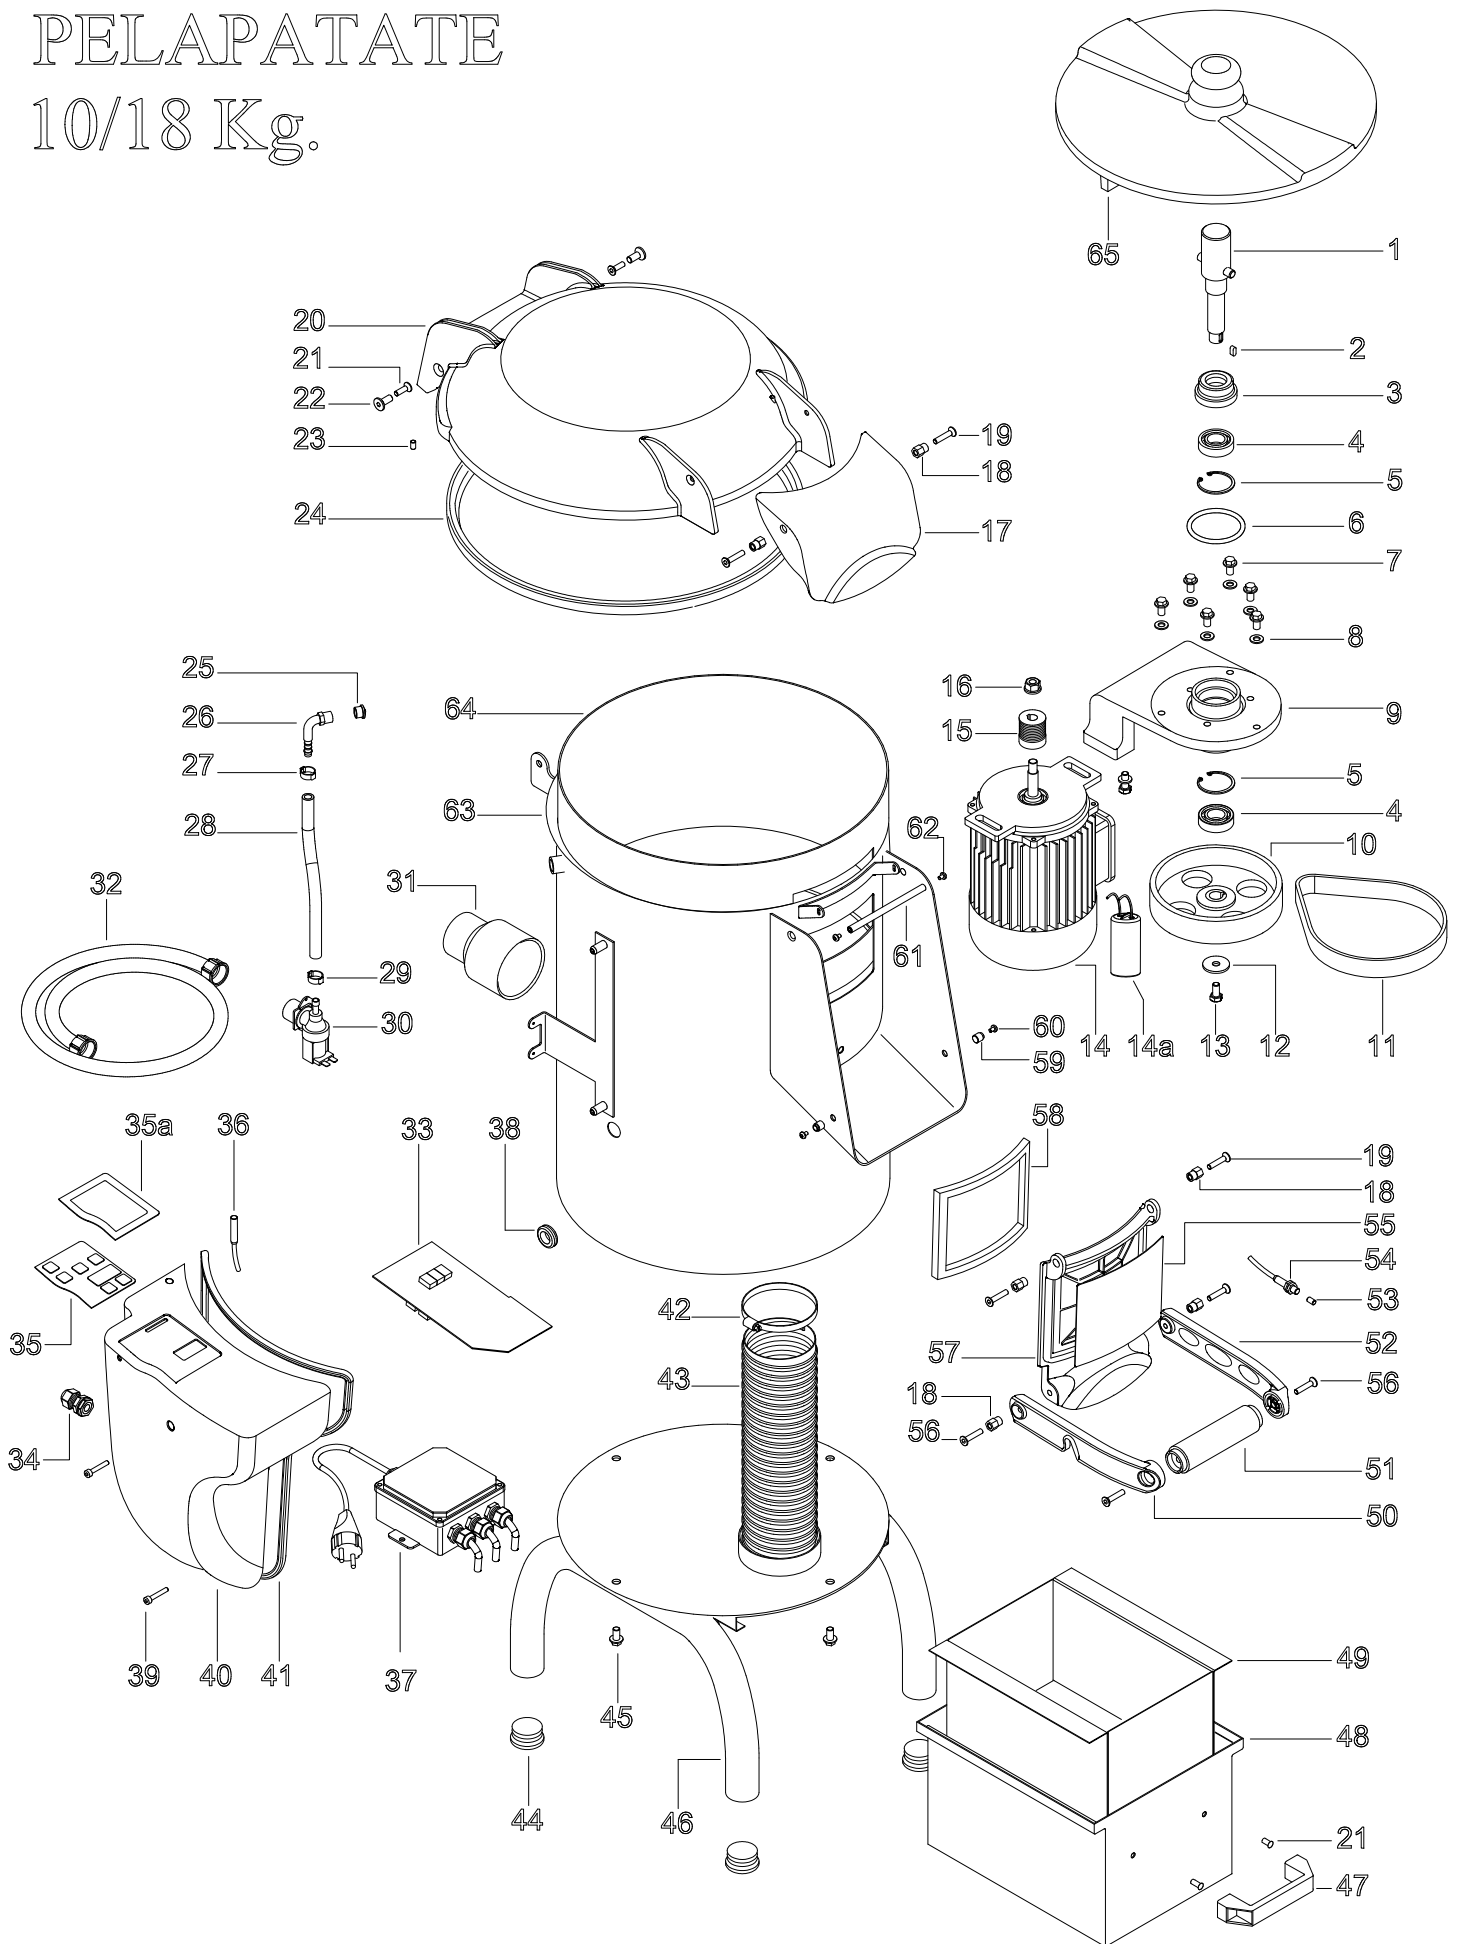

09/2010

Mod: PPF/18

Production code: FP102-NF (BLACK)

Diamond
catering equipment

PELAPATATE

10/18 Kg.

PELAPATATE 10/18 Kg.