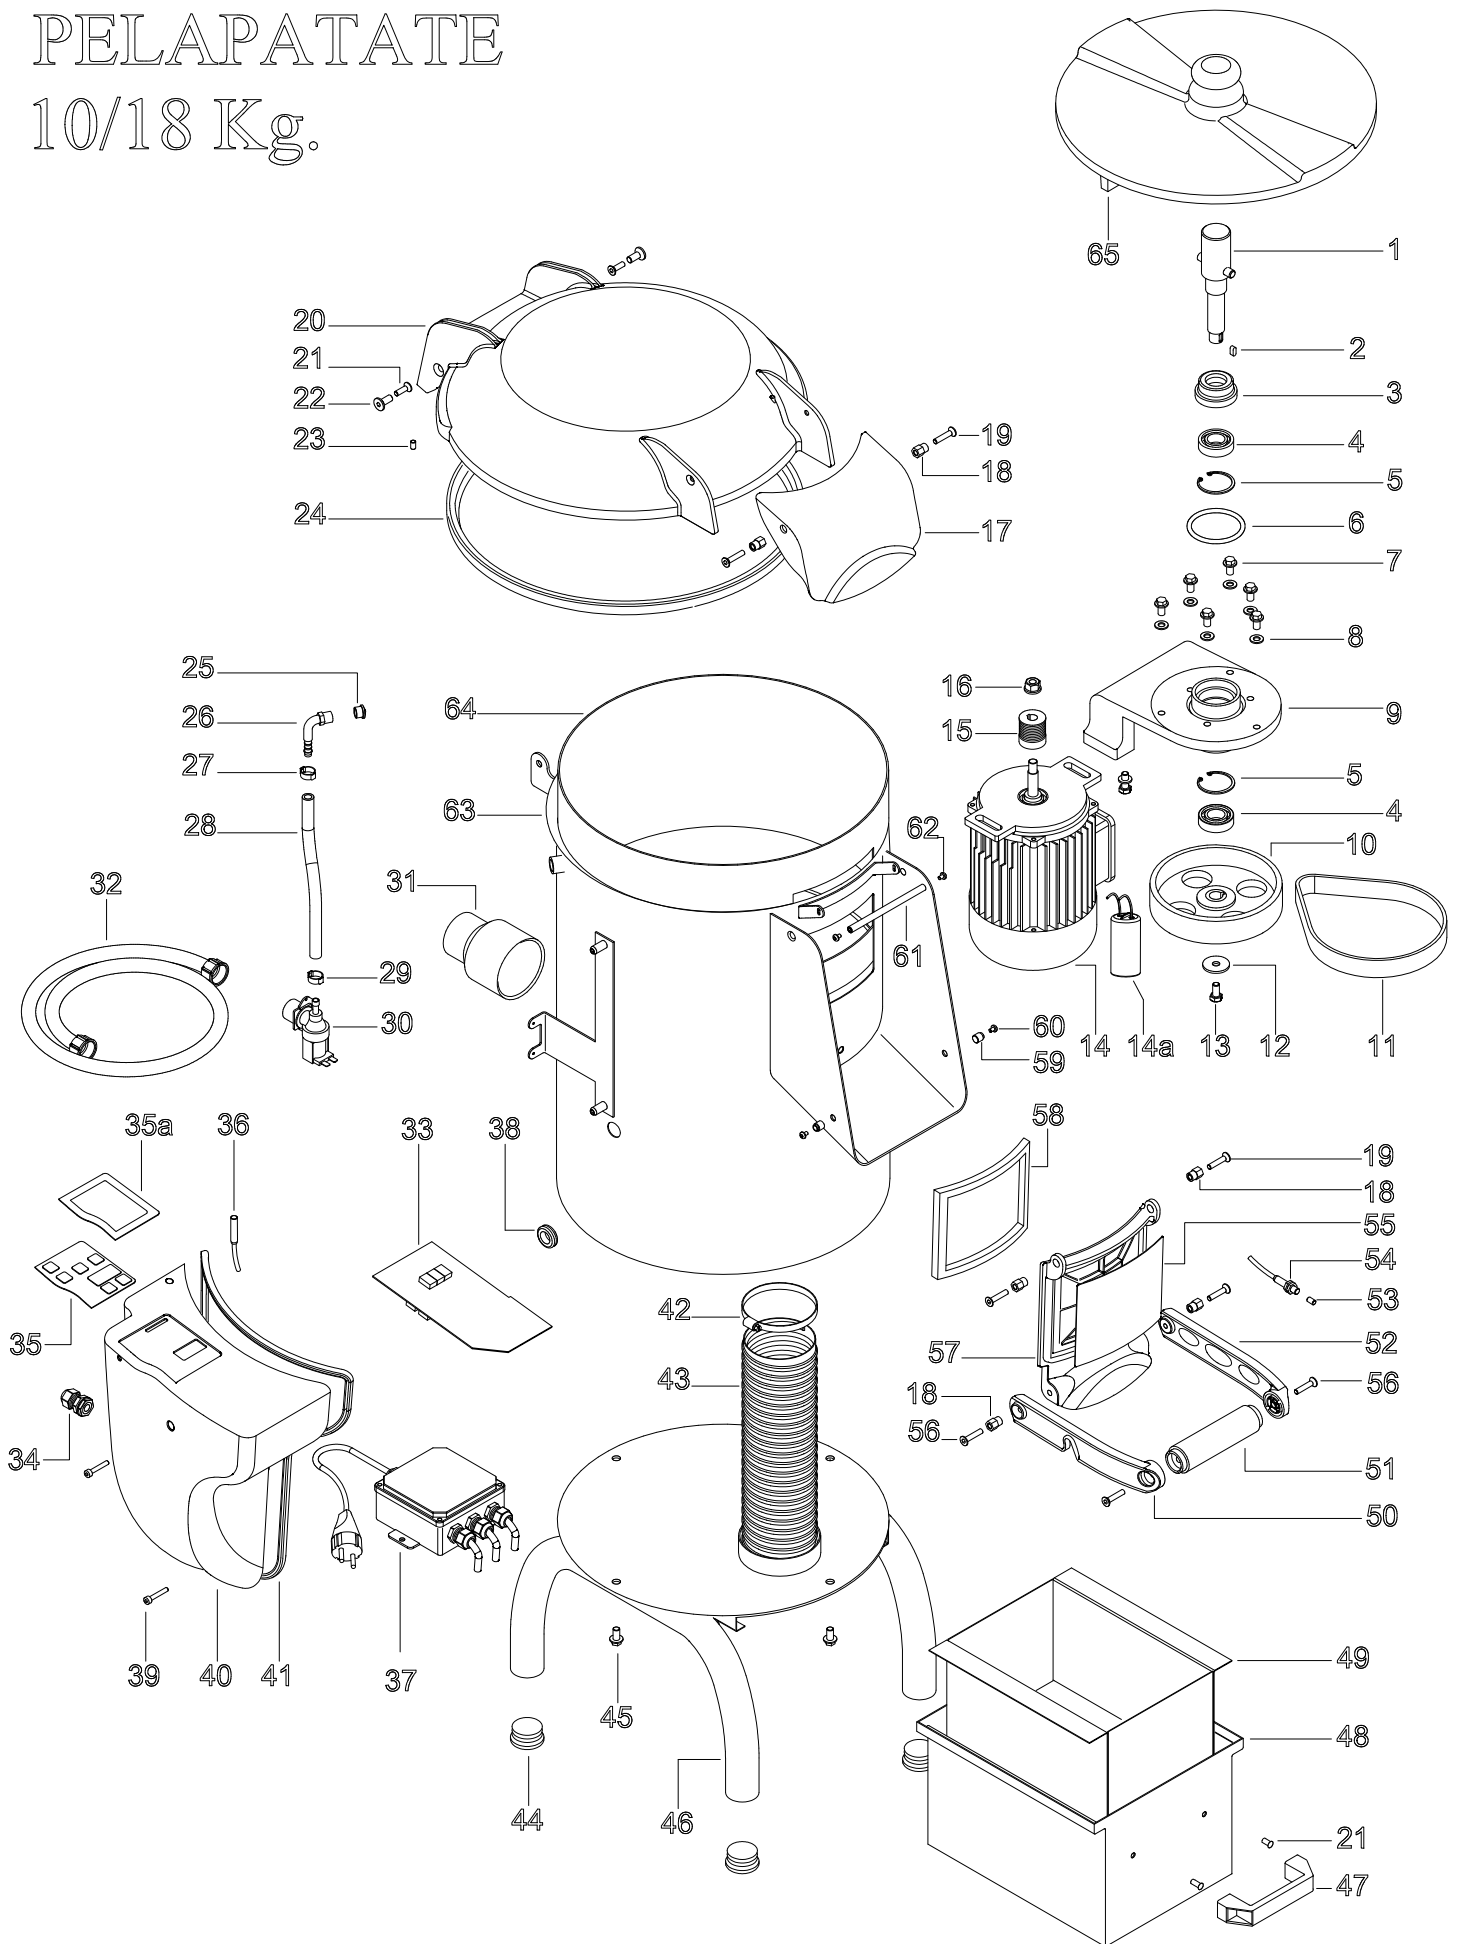

# Mod: PPF/10

Production code: FP100-NF (BLACK)

**Diamond**  
catering equipment

# PELAPATATE

10/18 Kg.