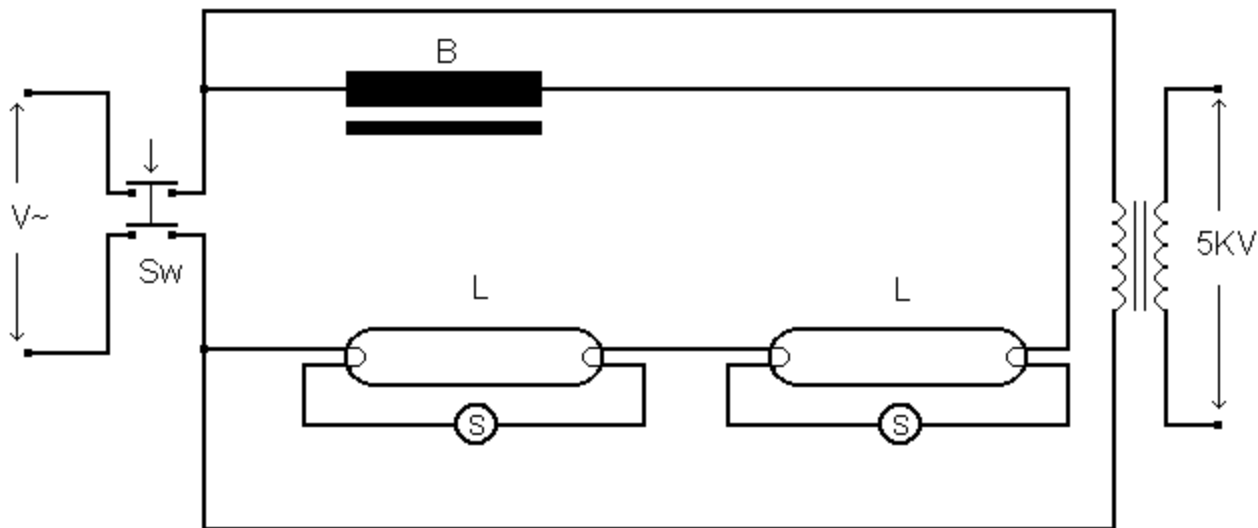

# **Mod:ME-307A**

**Production code:ME-307A**

B: Ballast 230V~50Hz 40W

L: Actinic lamp 20W

S: Starter 220/240V series 4/22W

Sw: two pole switch

T: Transformer Prim.: 230V~50Hz; Sec.: 2x2500V~

F: Filter