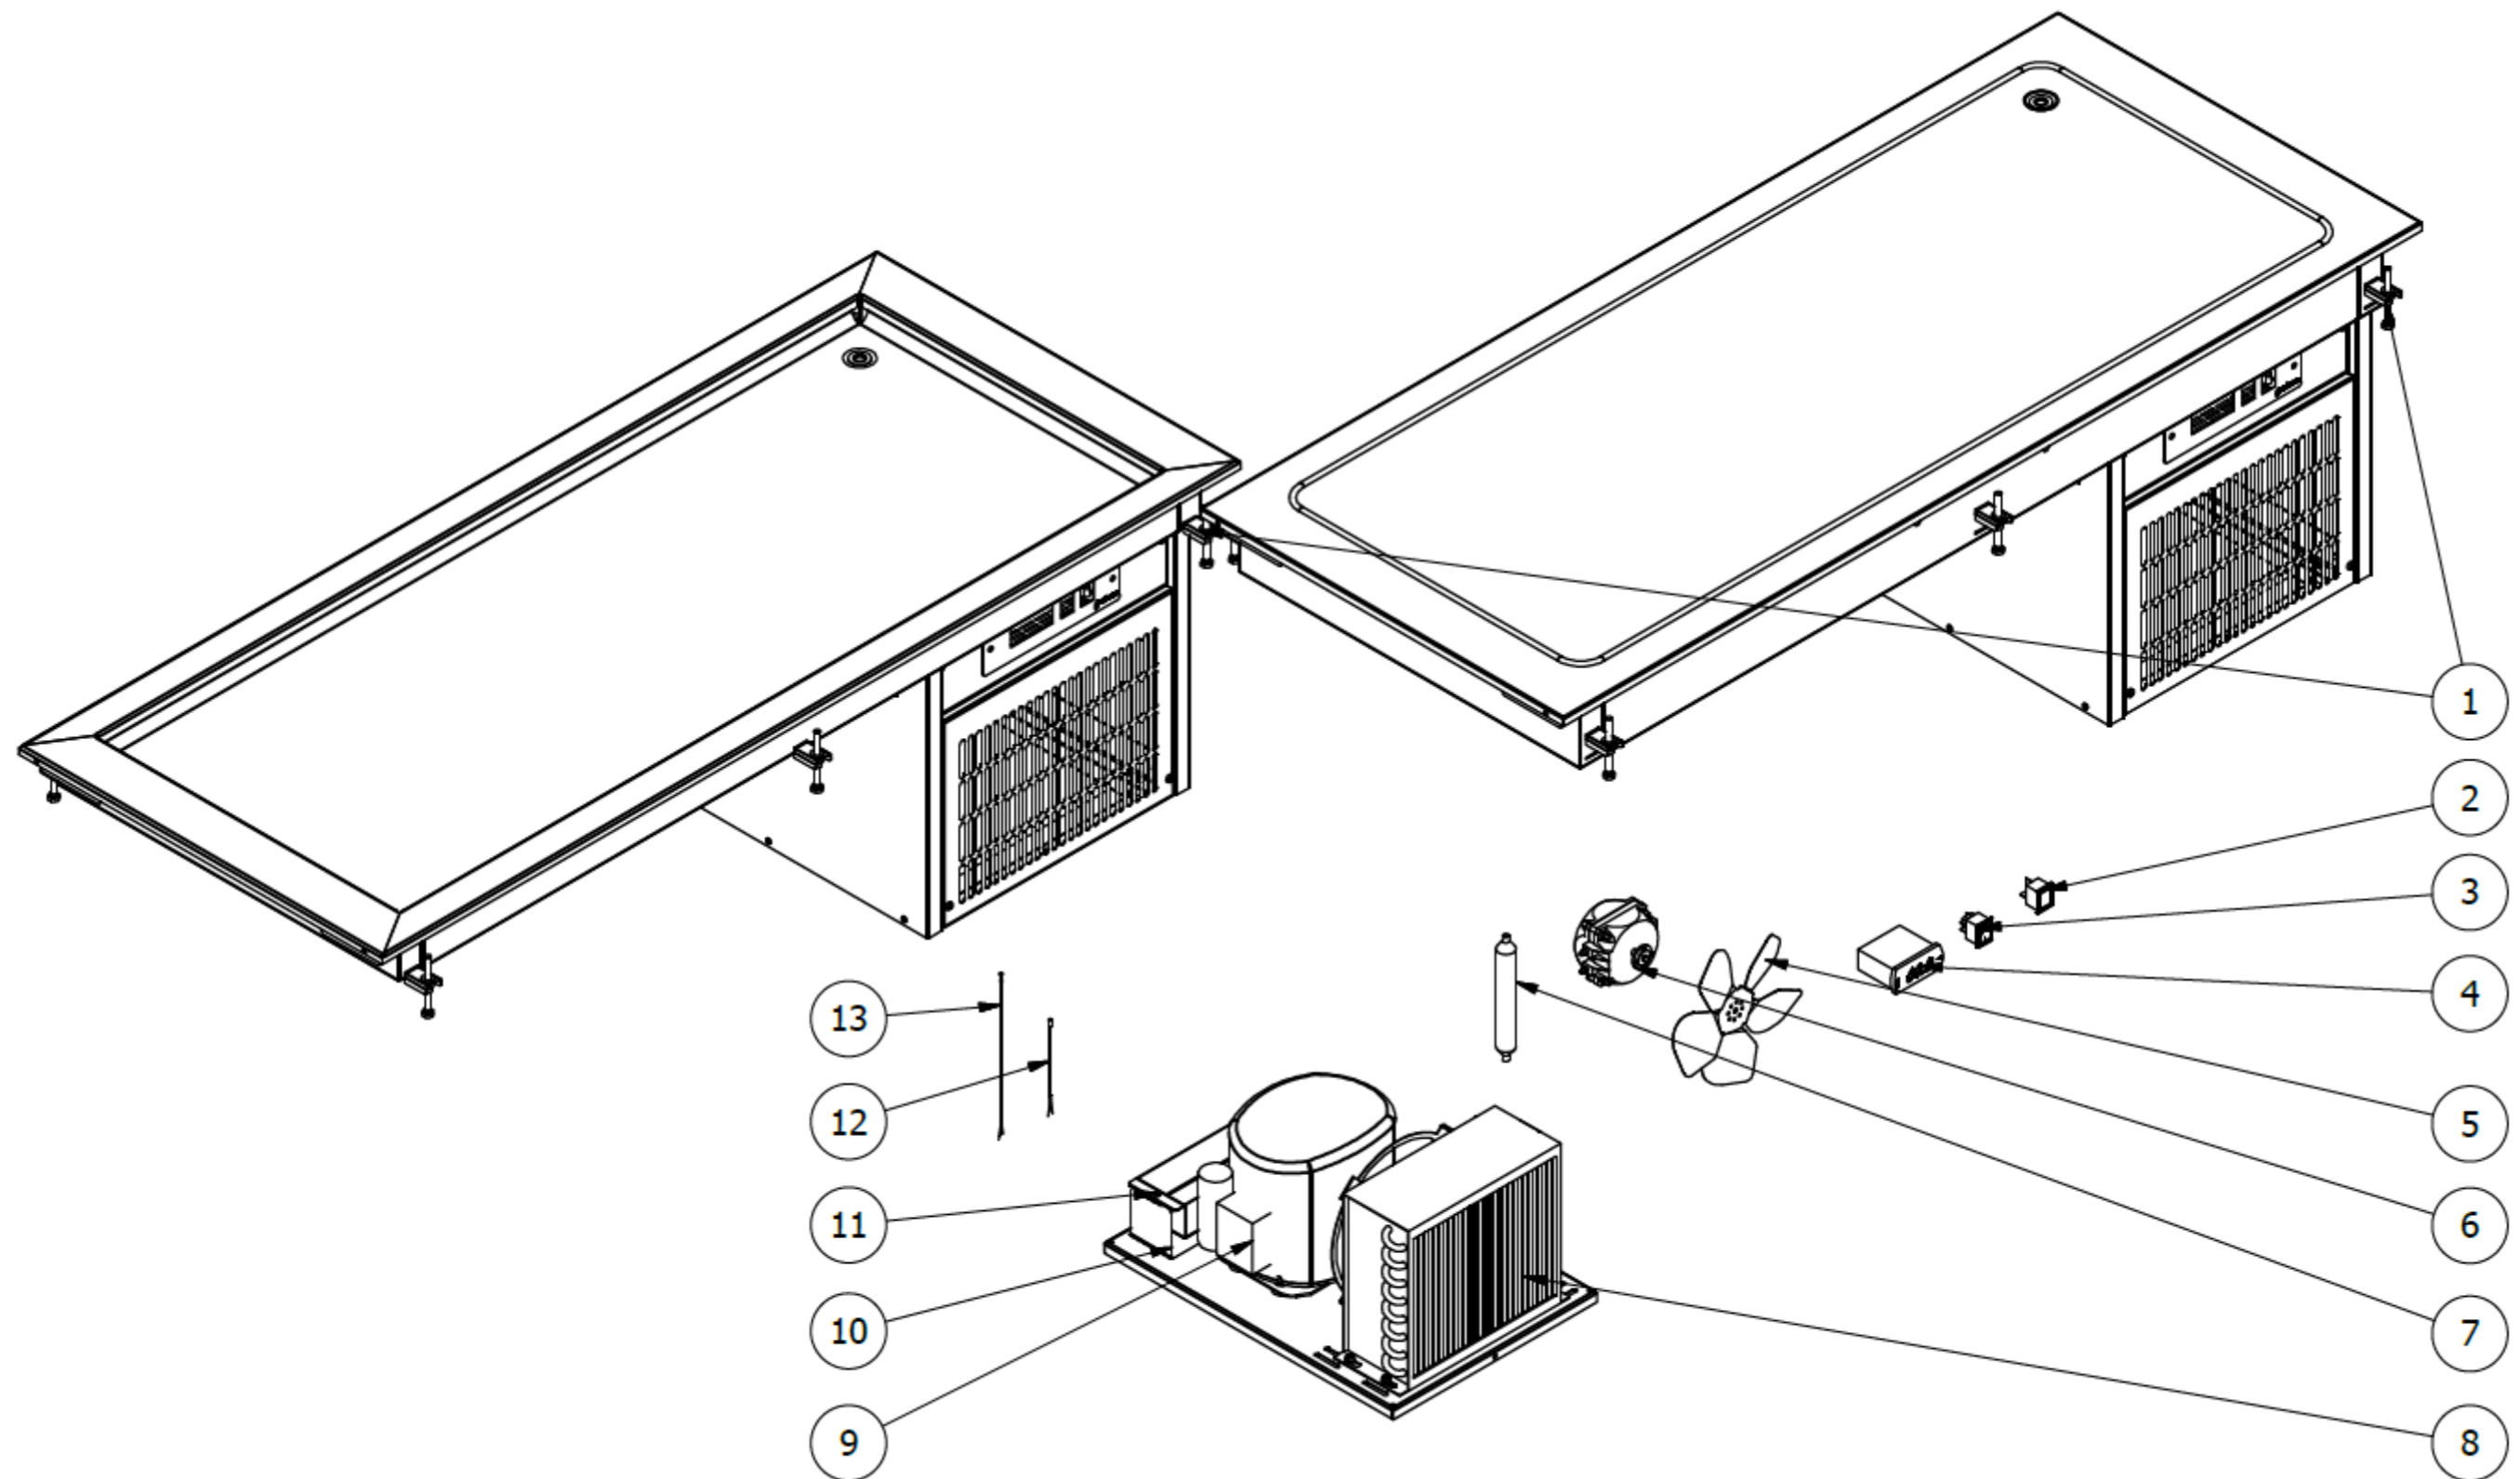

Notes:
(1) WARNING! Verify compressors depending on frequency and voltage. / ATENCIÓN! Verificar los compresores dependiendo de la frecuencia y el voltaje.