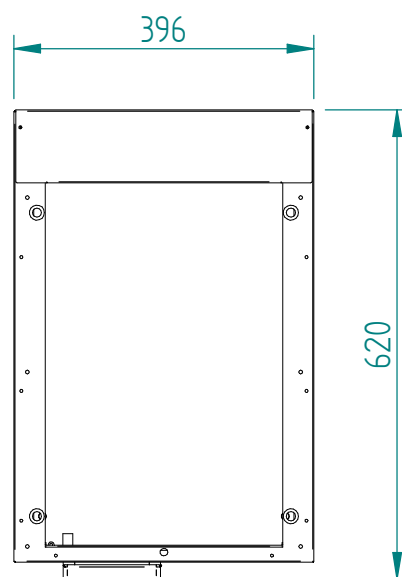

07/2014

Mod: FSM-MF/N

Production code: MS-RFG 12

Diamond
catering equipment

MEUBLE MS-RFG 12

Mise en plan

DT21

Date :
07/07/2014