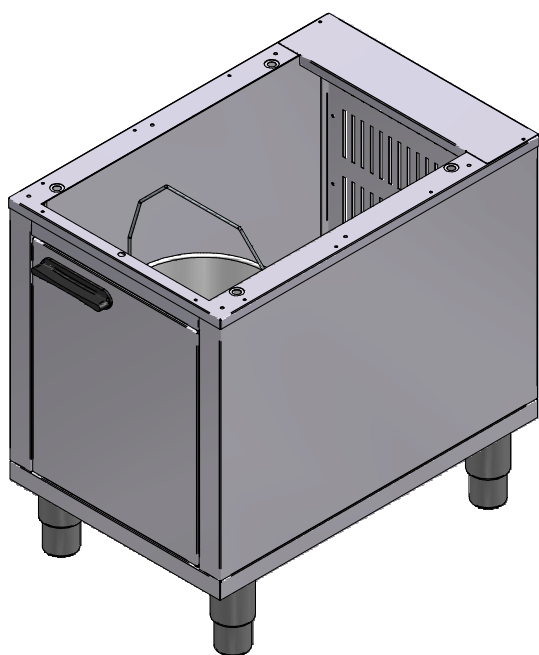

07/2014

Mod: FSM-MF/N

Production code: MS-RFG 12

Diamond
catering equipment

MEUBLE MS-RFG 12

Mise en plan

DT21

Date :
07/07/2014