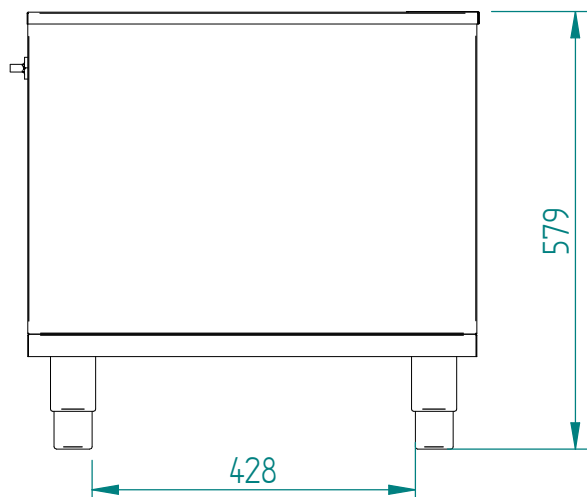

07/2014

Mod: FSM-MF/N

Production code: MS-RFG 12

Diamond
catering equipment

MEUBLE MS-RFG 12

Mise en plan

DT21

Date :
07/07/2014