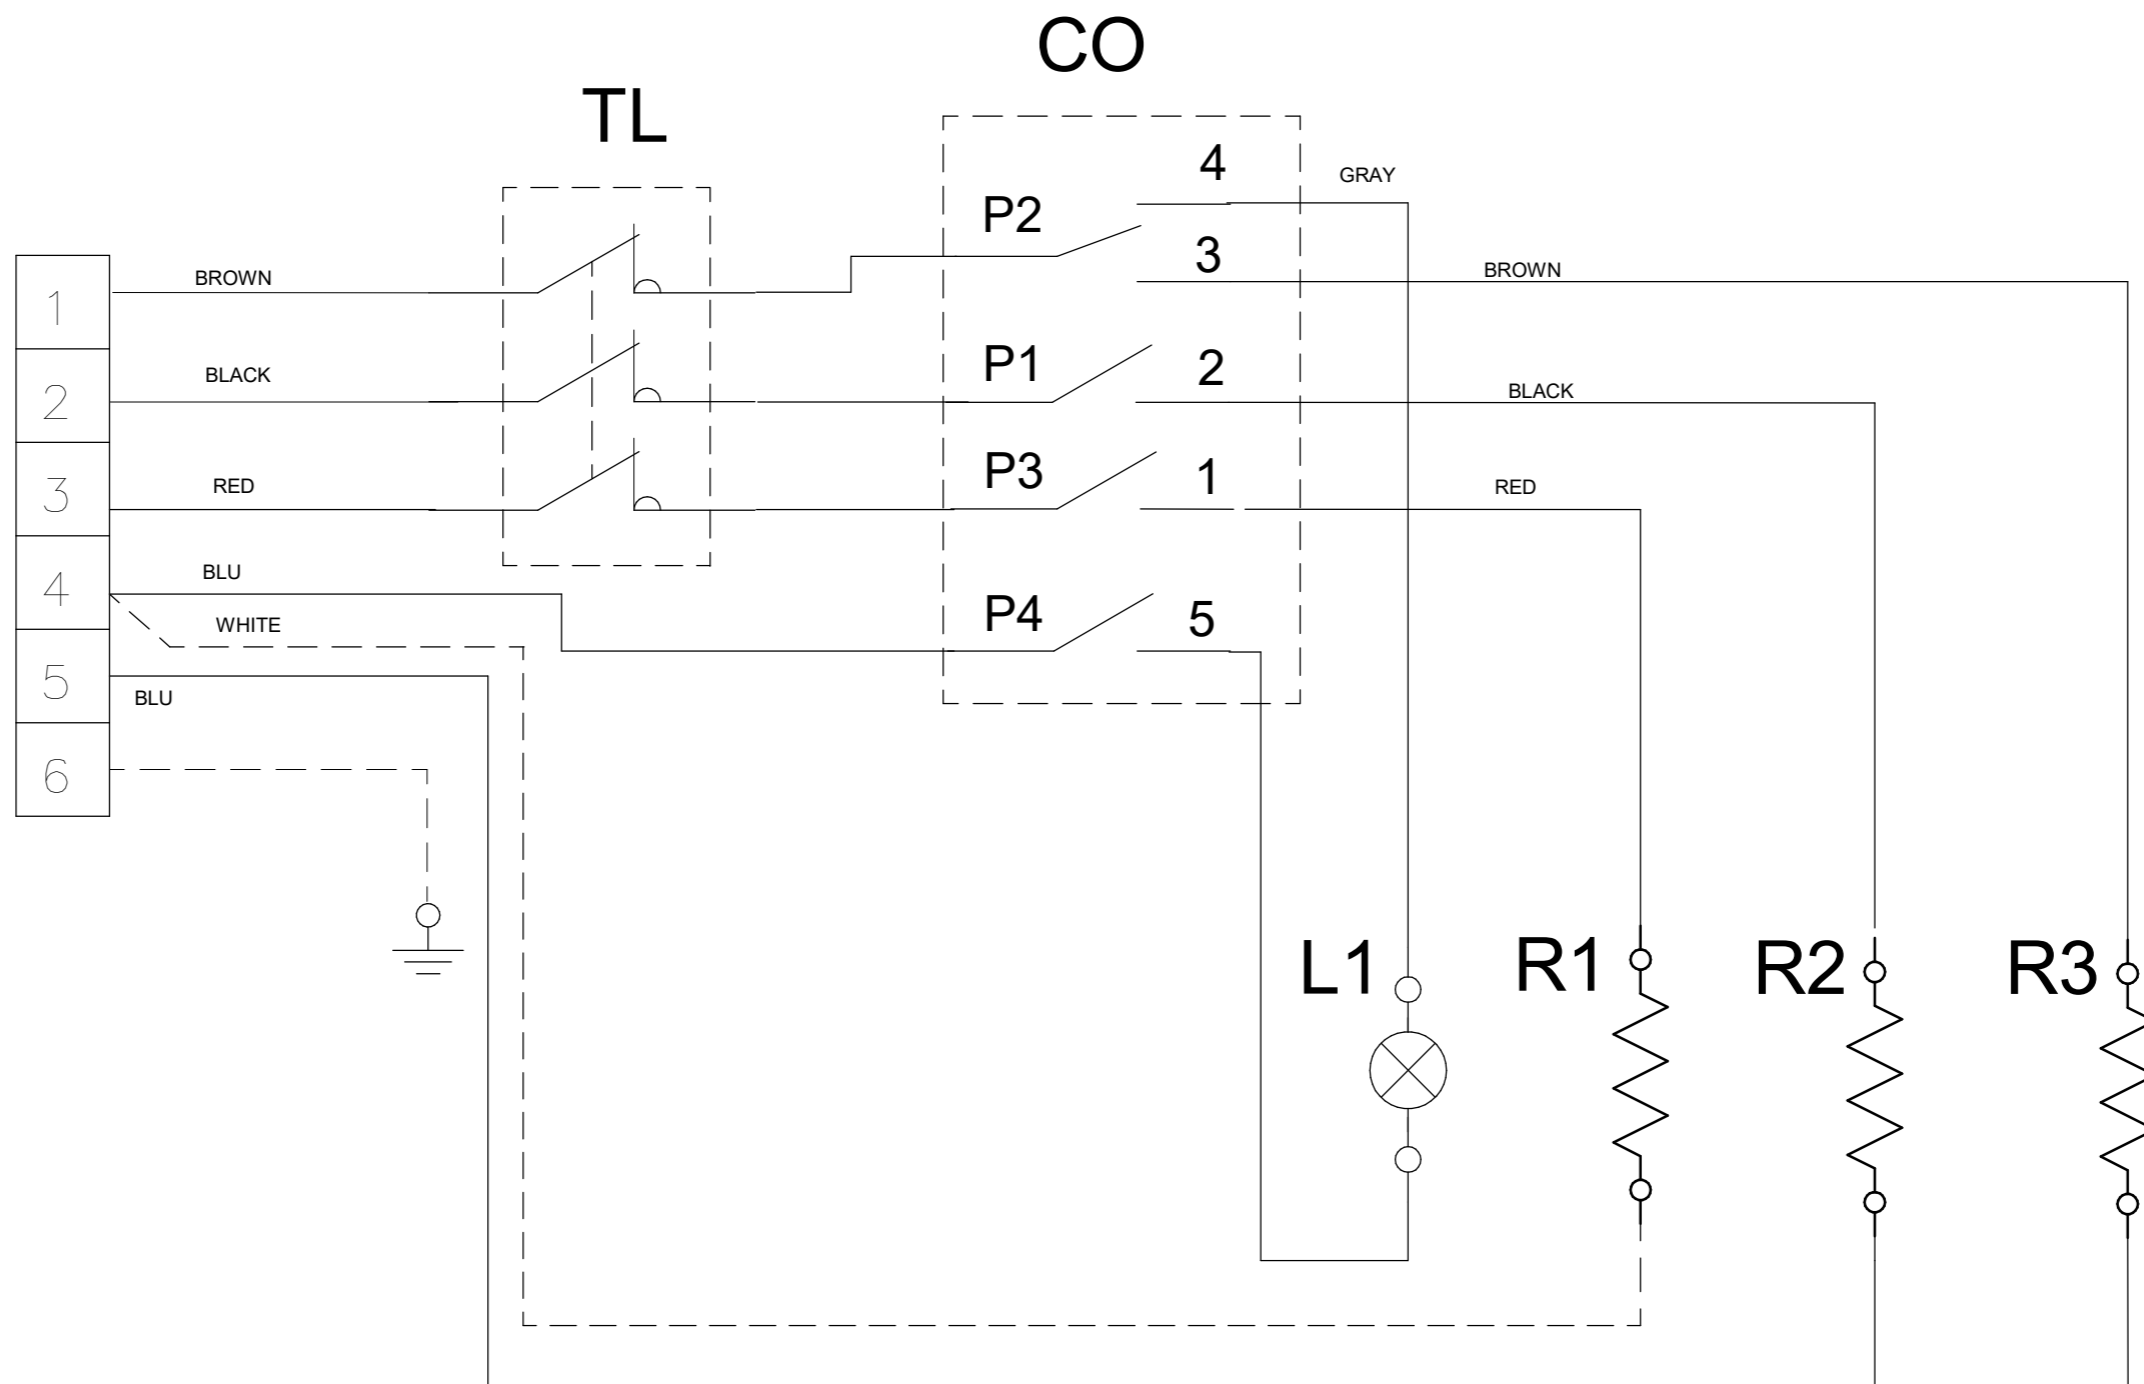

04/2018

Mod: E7/CPA7

Production code: BBEC777/SC

Diamond
catering equipment

	ITALIANO	FRANCAIS	ENGLISH	DEUTSCH
M	MORSETTIERA	PANNEAU DE CONTROLE	TERMINAL BLOCK	KLEMMENLEISTE
CO	COMMUTATORE	COMMUTEUR	SWITCH	HAUPTSCHALTER
R1-R3	RESISTENZA	RESISTANCE	HEATING ELEMENT	WIDERSTAND
L1	LAMPADA VERDE	LAMP VERT	GREEN LAMP	GRUENE LAMP
TL	TERMOSTATO LIMITE	THERMOSTAT DE SECURITE'	LIMIT THERMOSTAT	SICHERHEIT THERMOSTAT