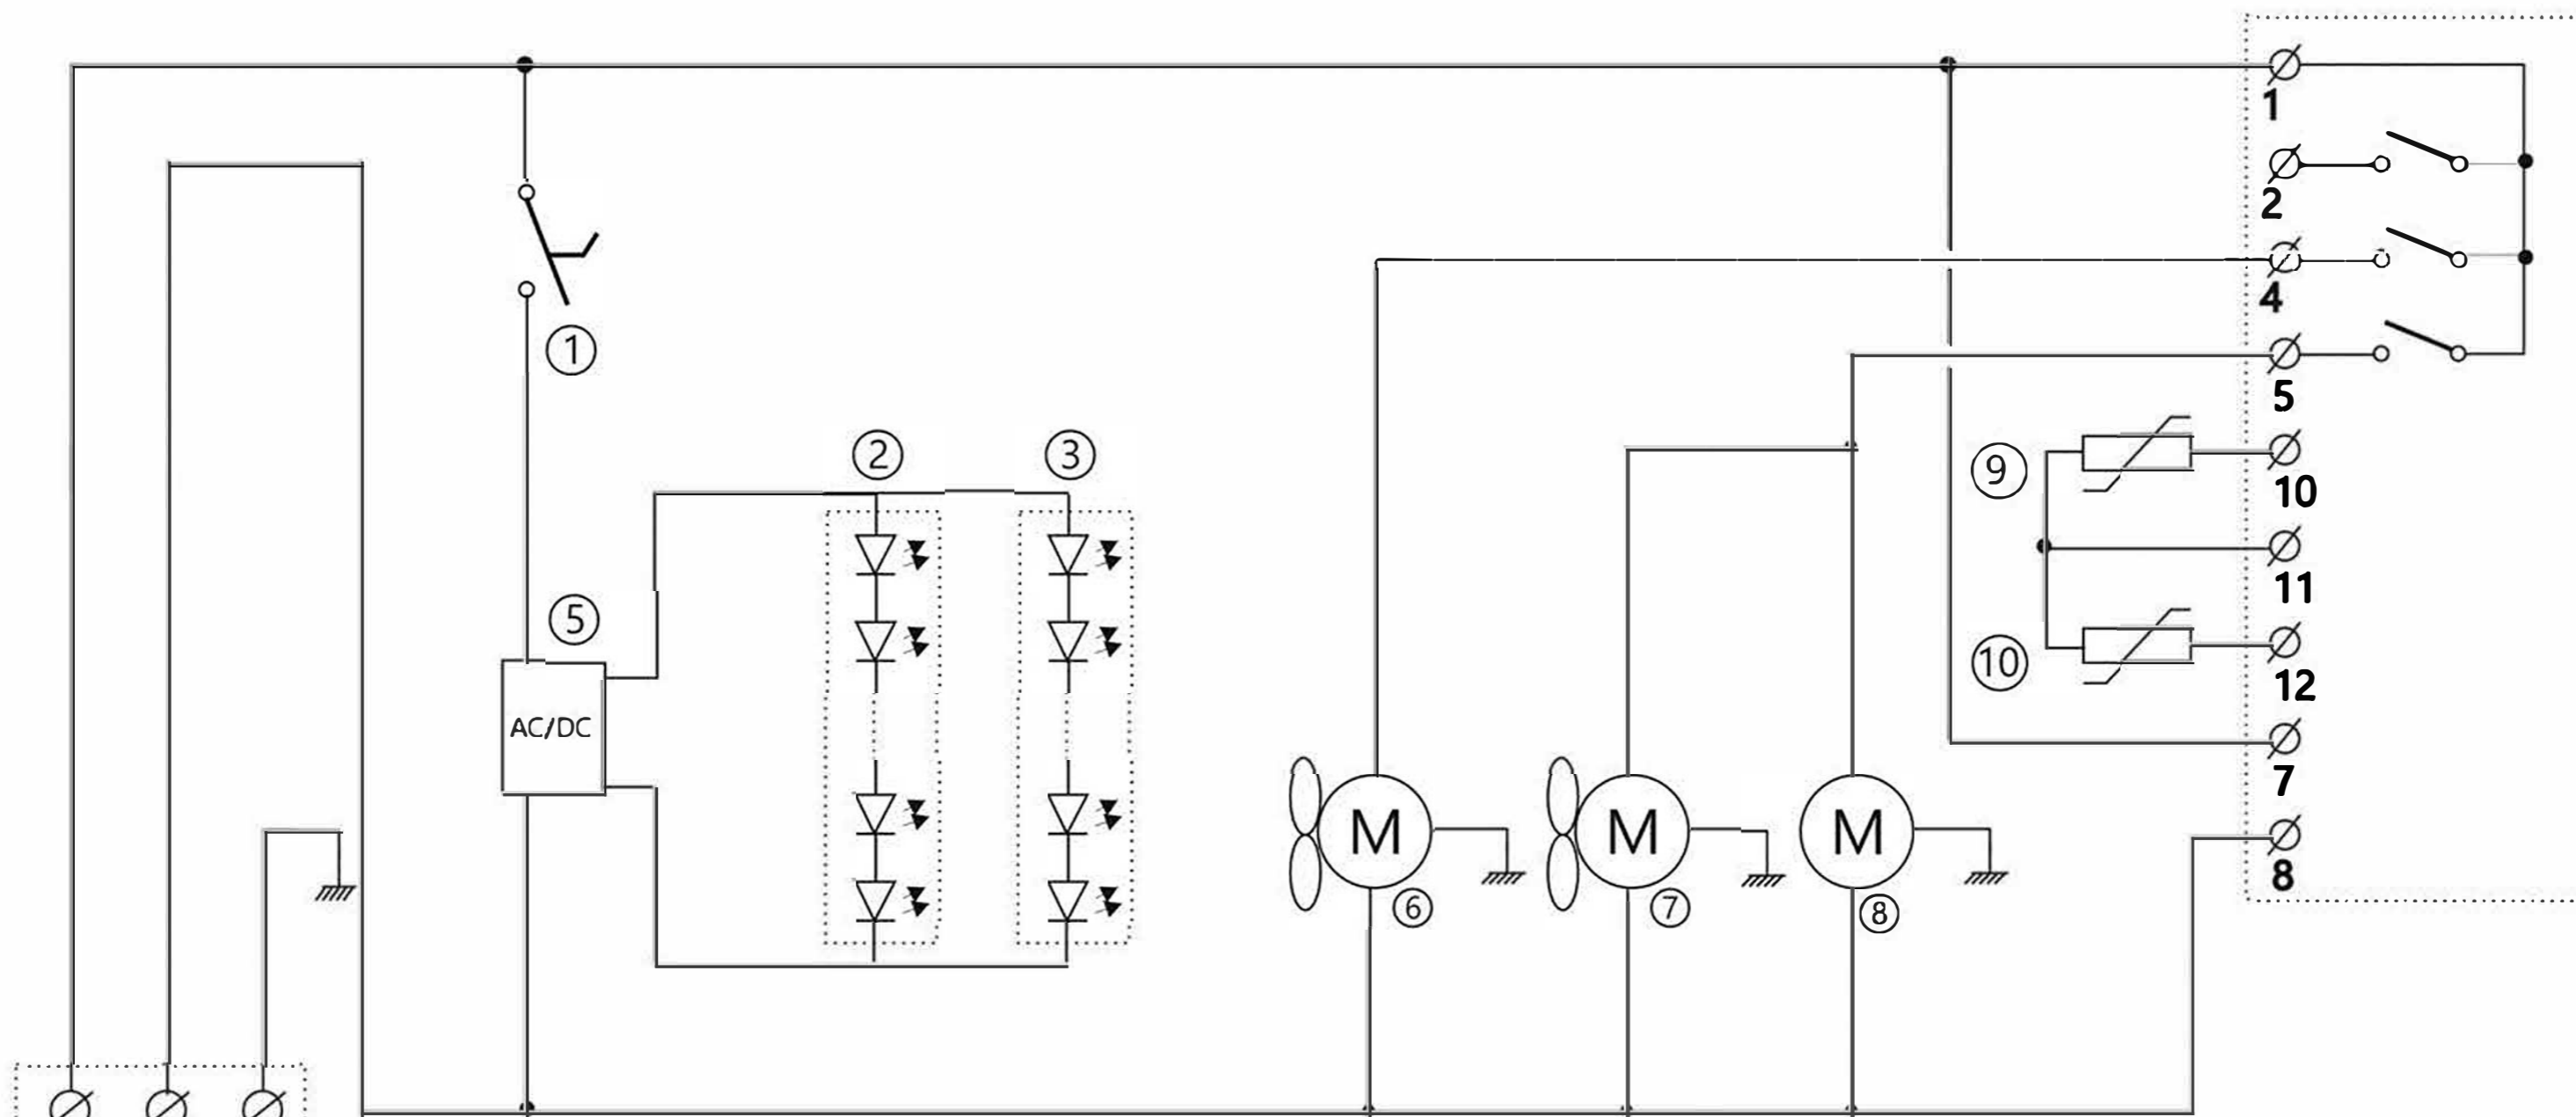

MOD : DRINK-90S/P9

Production code : 51631 -FSC891S

01/2024

XR06CX

- ① Light switch
- ② Internal LED light
- ③ Canopy light
- ⑤ LED power supply
- ⑥ Evaporator fan

- ⑦ Condenser fan
- ⑧ Compressor
- ⑨ Evaporator probe
- ⑩ Room probe

 Diamond	Date: 170517
DRINK-90S/P9	Rev.: 01
Wiring diagram	Rev. by: rfj
Drawing no.:	