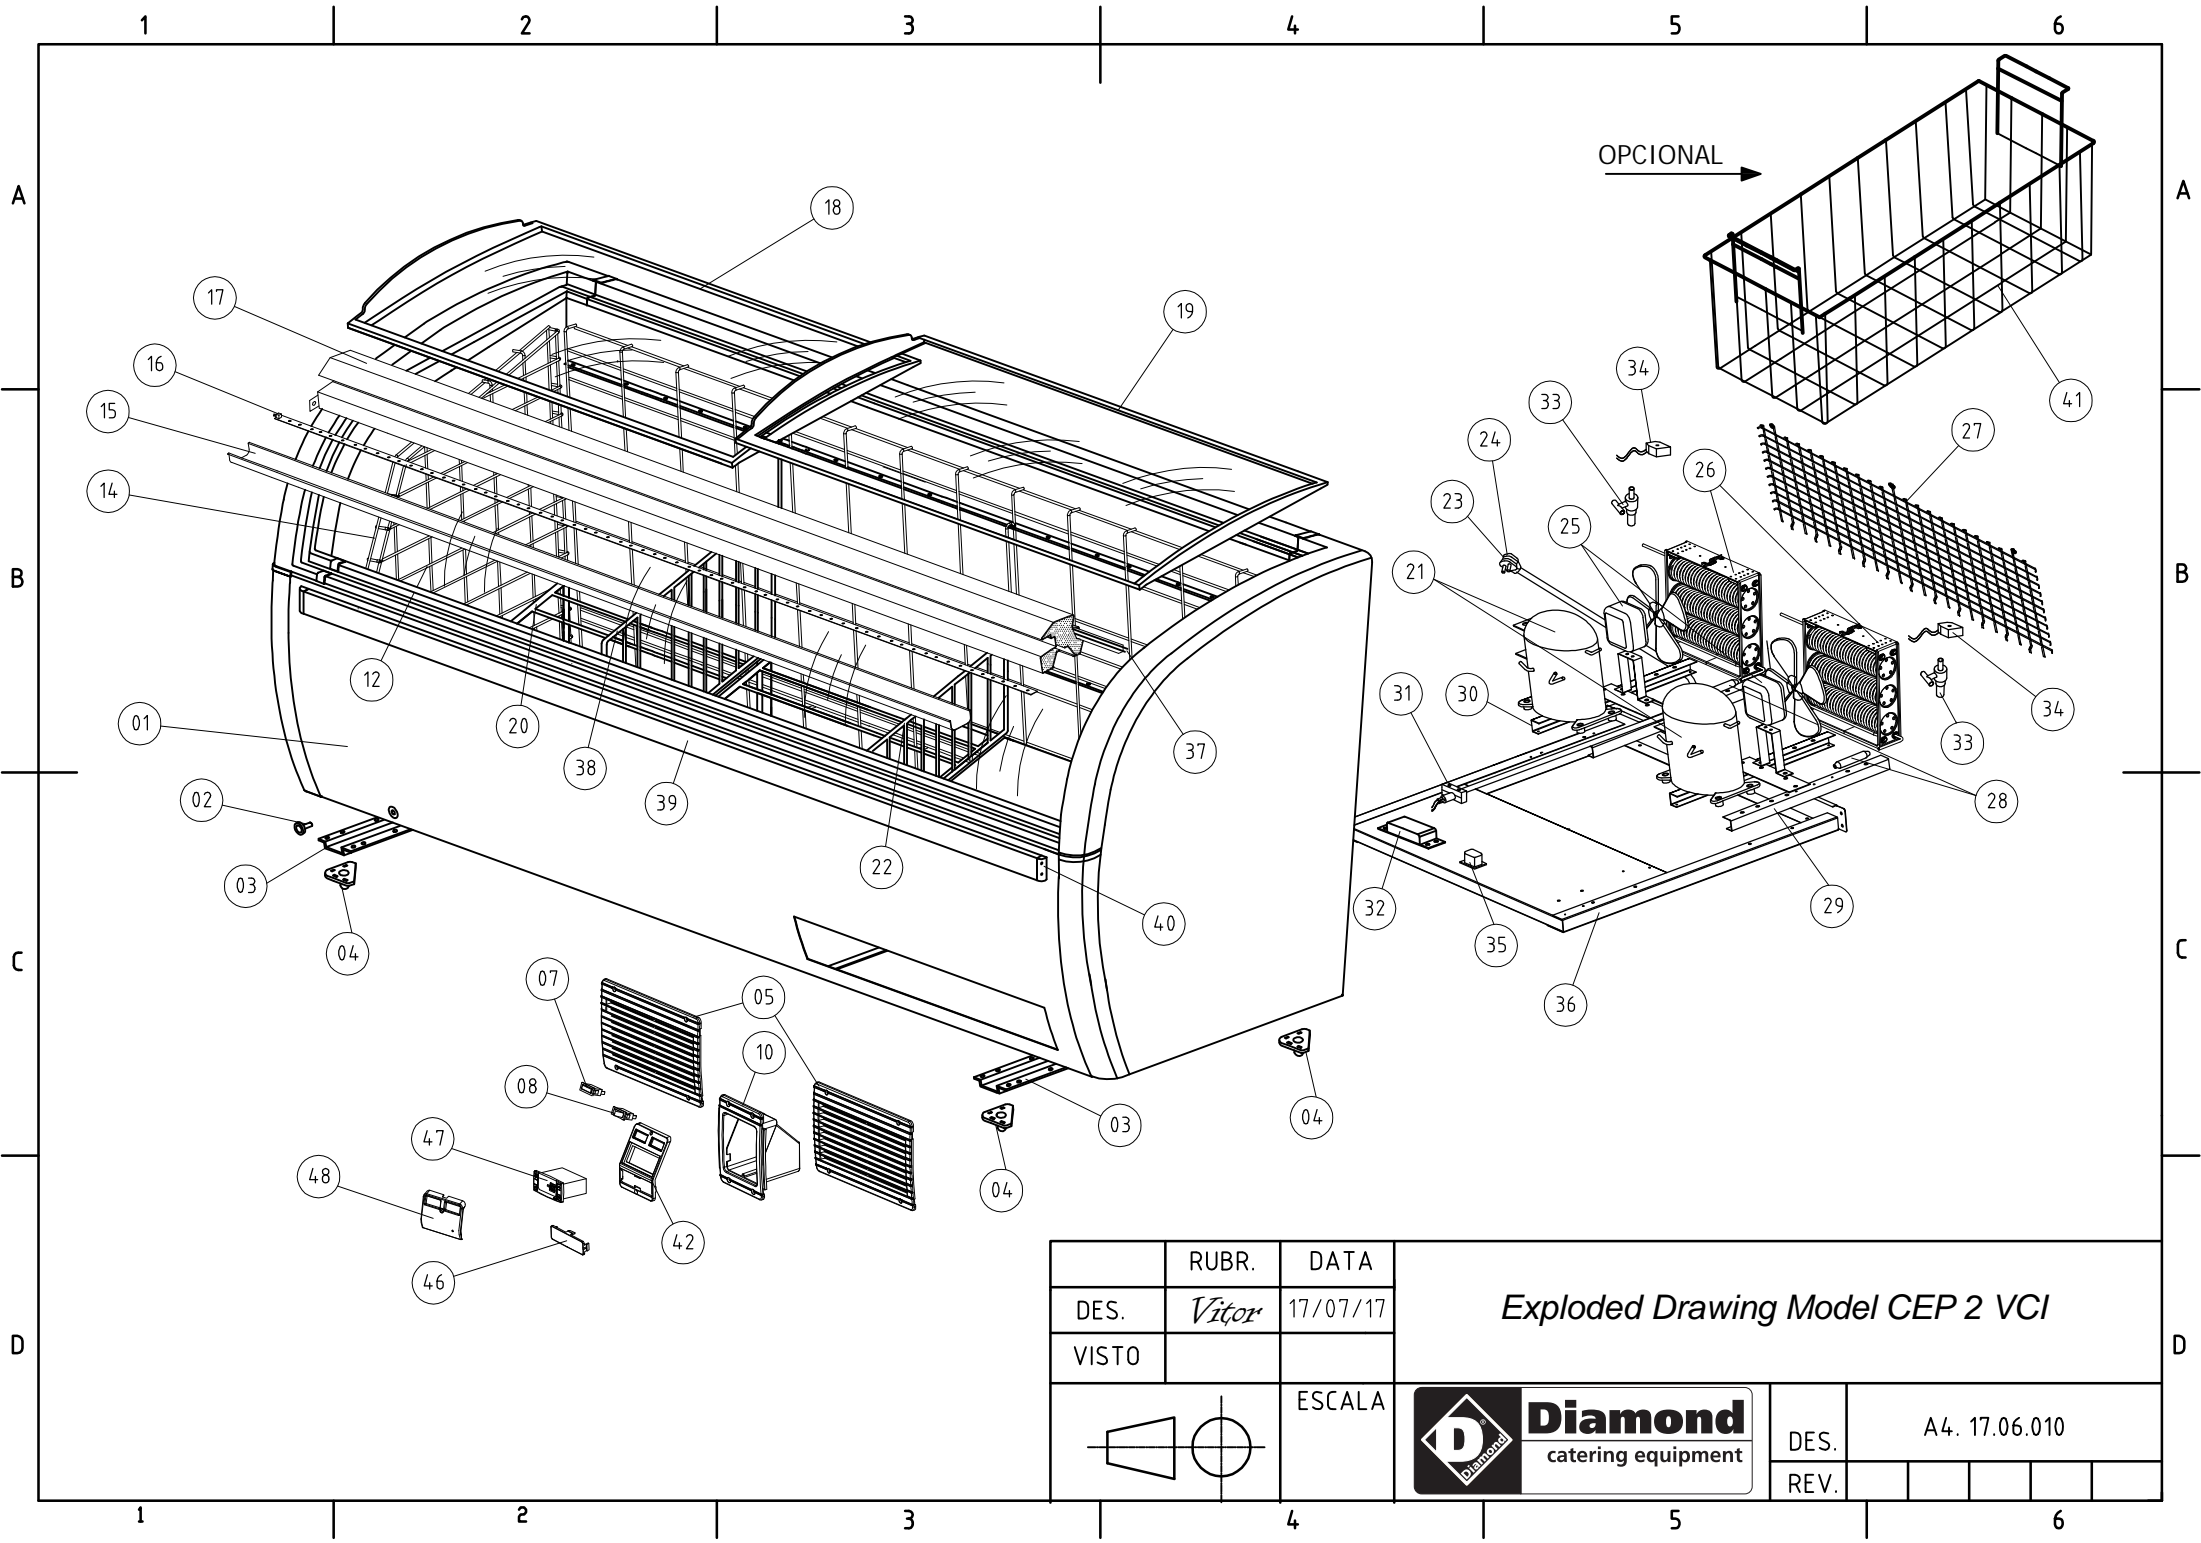

01/2019

Mod: VISUAL-20-R2

Production code: 11.09.0.BR.35.2.F.230.50 (CEP 2.0)

Diamond
catering equipment

	RUBR.	DATA
DES.	<i>Vitor</i>	17/07/17
VISTO		

Exploded Drawing Model CEP 2 VCI

ESCALA

DES.	A4. 17.06.010				
REV.					