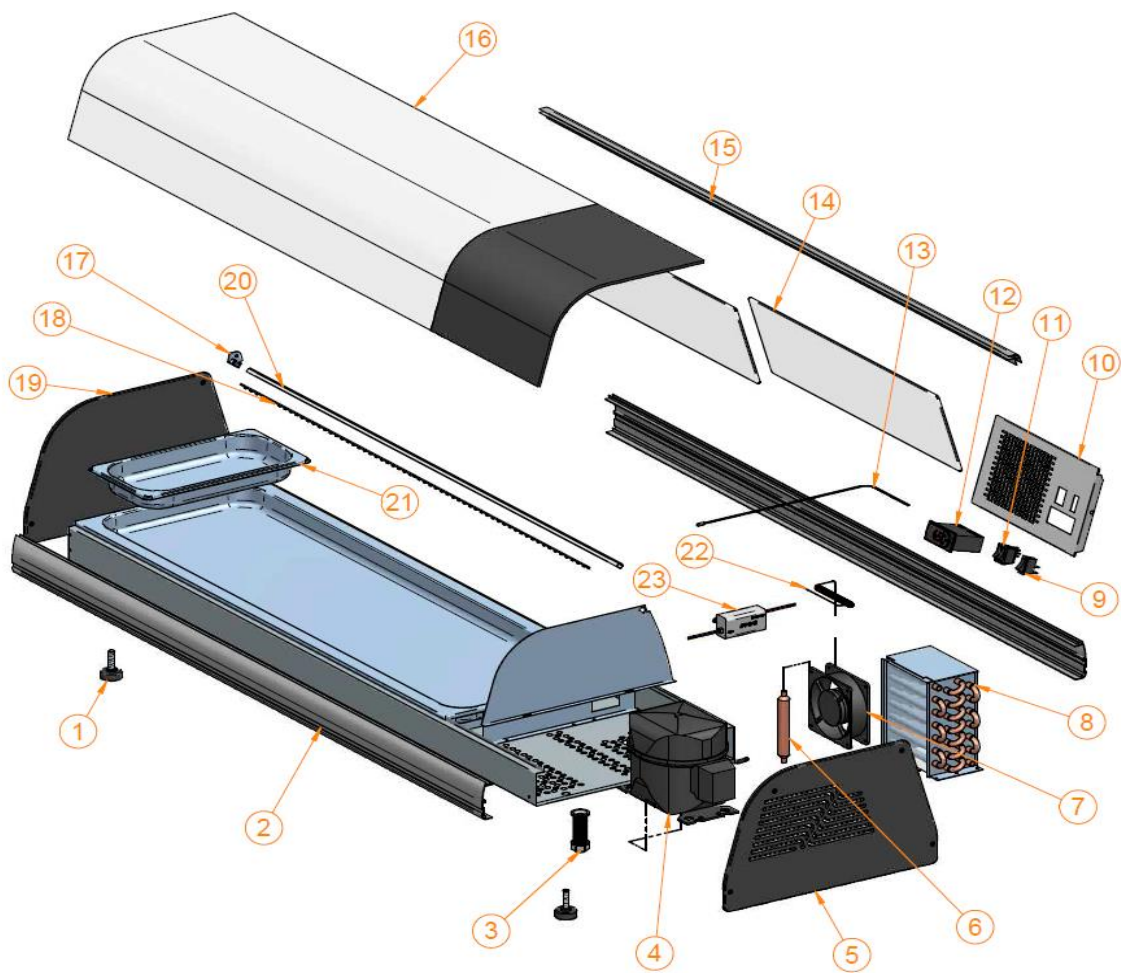

02/2021

Mod: TR8-TP/R6

Production code: 19067107

VITRINAS REFRIGERADAS HC / REFRIGERATED SHOWCASES HC

TR6-TP/R6 19067106

TR8-TP/R6 19067107

Version 00-2019

VITRINAS REFRIGERADAS HC / REFRIGERATED SHOWCASES HC

TR6-SH/R6 19067108

TR8-SH/R6 19067109

Version 00-2019