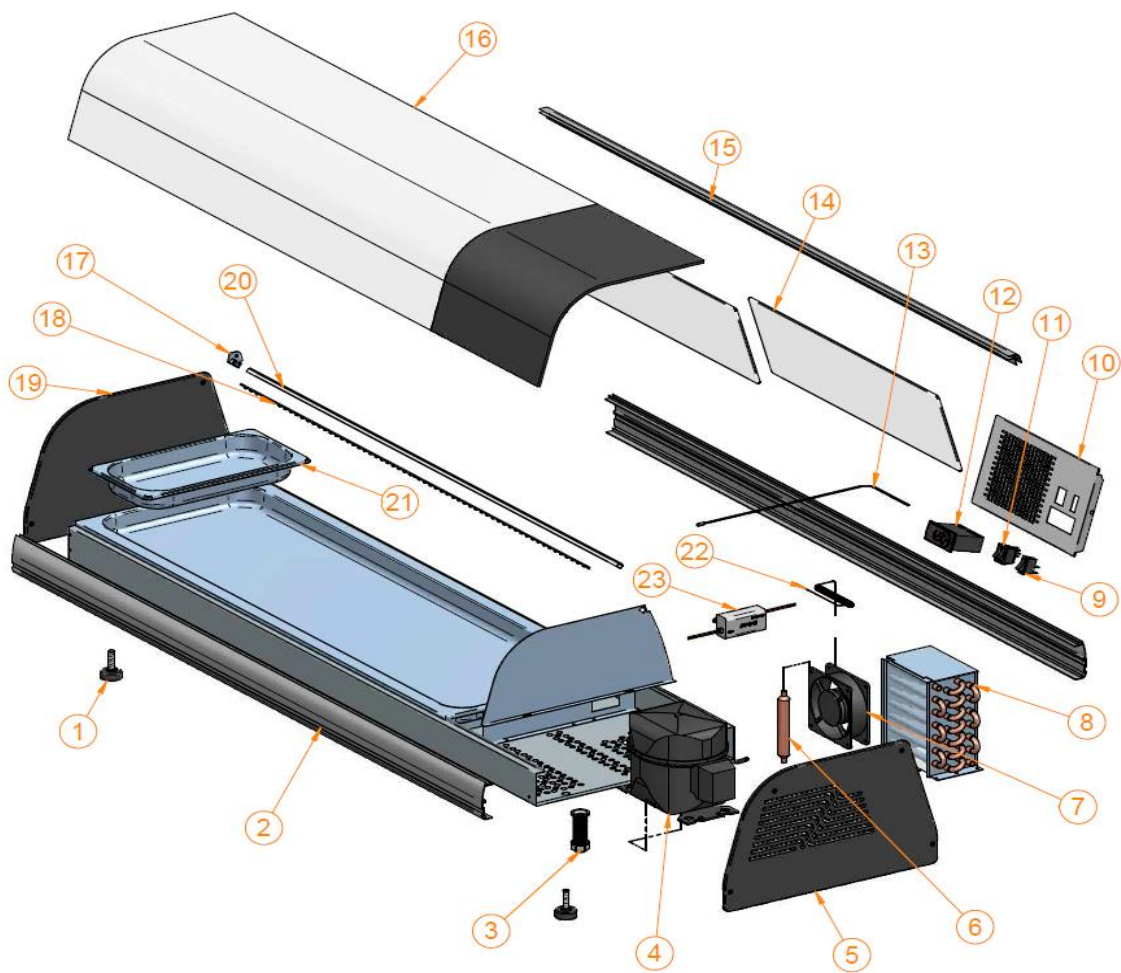

02/2021

Mod: HF , !G< #* *

Production code: % \$* +% \$-

VITRINAS REFRIGERADAS HC / REFRIGERATED SHOWCASES HC

TR6-TP/R6 19067106

TR8-TP/R6 19067107

Version 00-2019

VITRINAS REFRIGERADAS HC / REFRIGERATED SHOWCASES HC

TR6-SH/R6 19067108

TR8-SH/R6 19067109

Version 00-2019