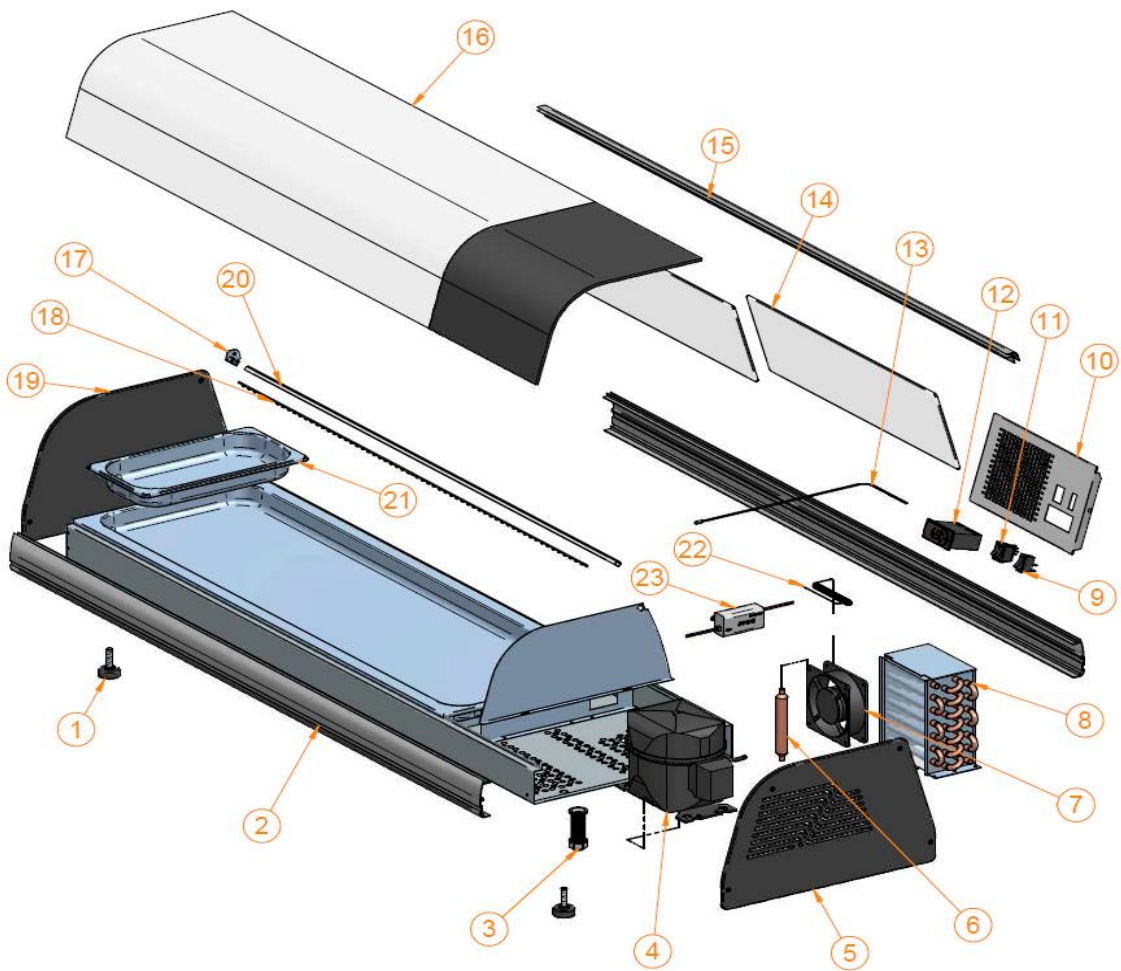

02/2021

Mod: HF * !G< #F *

Production code: % \$* +%\$,

VITRINAS REFRIGERADAS HC / REFRIGERATED SHOWCASES HC

TR6-TP/R6 19067106

TR8-TP/R6 19067107

Version 00-2019

VITRINAS REFRIGERADAS HC / REFRIGERATED SHOWCASES HC

TR6-SH/R6 19067108

TR8-SH/R6 19067109

Version 00-2019