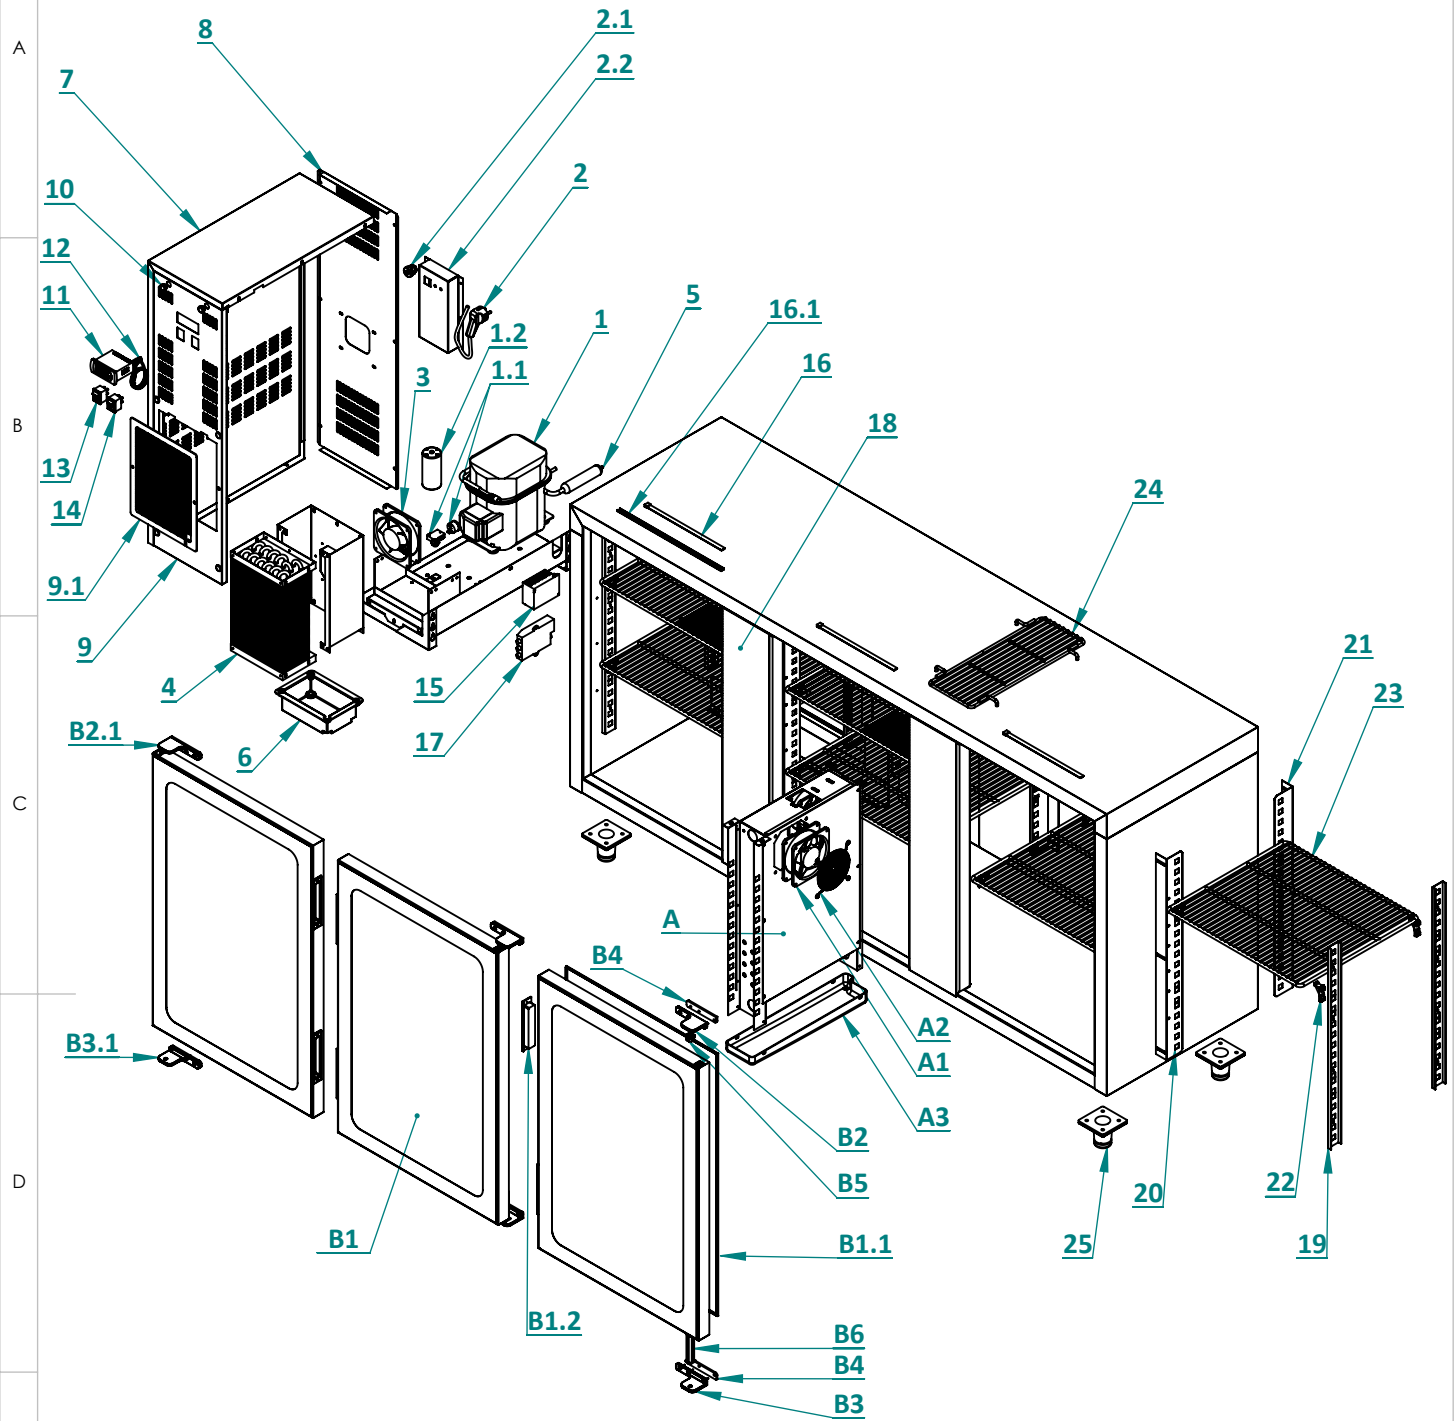

Localização: U:\Solid Desenhos\ Produtos\Frigobares Geral\Frigobares 2018\FGB_3 51\DIAMOND\F_EG FGB 351-206 PV_DIAMOND			Escala: 1: 18	Superfície: -----	Peso: -----	
			Material: Skinplate//Inox			
			Denominação: Explod View TAVT/2G-R2 | TAVX/2G-R2 TAVT/3G-R2 | TAVX/3G-R2 TAVT/4G-R2 | TAVX/4G-R2			
<table border="1"> <thead> <tr> <th>Modificação</th> <th>Data</th> <th>Nome</th> </tr> </thead> <tbody> <tr> <td></td> <td></td> <td></td> </tr> </tbody> </table>			<table border="1"> <thead> <tr> <th>Data</th> <th>Nome</th> </tr> </thead> <tbody> <tr> <td>Des.: 20/06/2018</td> <td></td> </tr> <tr> <td>Ver.:</td> <td></td> </tr> <tr> <td>Apr.:</td> <td></td> </tr> </tbody> </table>			
Aviso: ESTE DESENHO NÃO DEVE SER USADO NEM REPRODUZIDO NO TODO OU EM PARTE, SEM O PRÉVIO CONSENTIMENTO POR ESCRITO DA: OLTREM SA			Tolerâncias: Até 100 mm : +/-1mm De 100 a 1000 mm ; +/- 1,5 mm Mais de 1000 mm ; 2mm Excepto quando especificado no desenho			
			Modelo: FGB PV/005	Nº Desenho: FGB/EG 02.01/G		Folha: 01 01 Fls
			Organigrama:	Desenho pai:	LP 02_R01