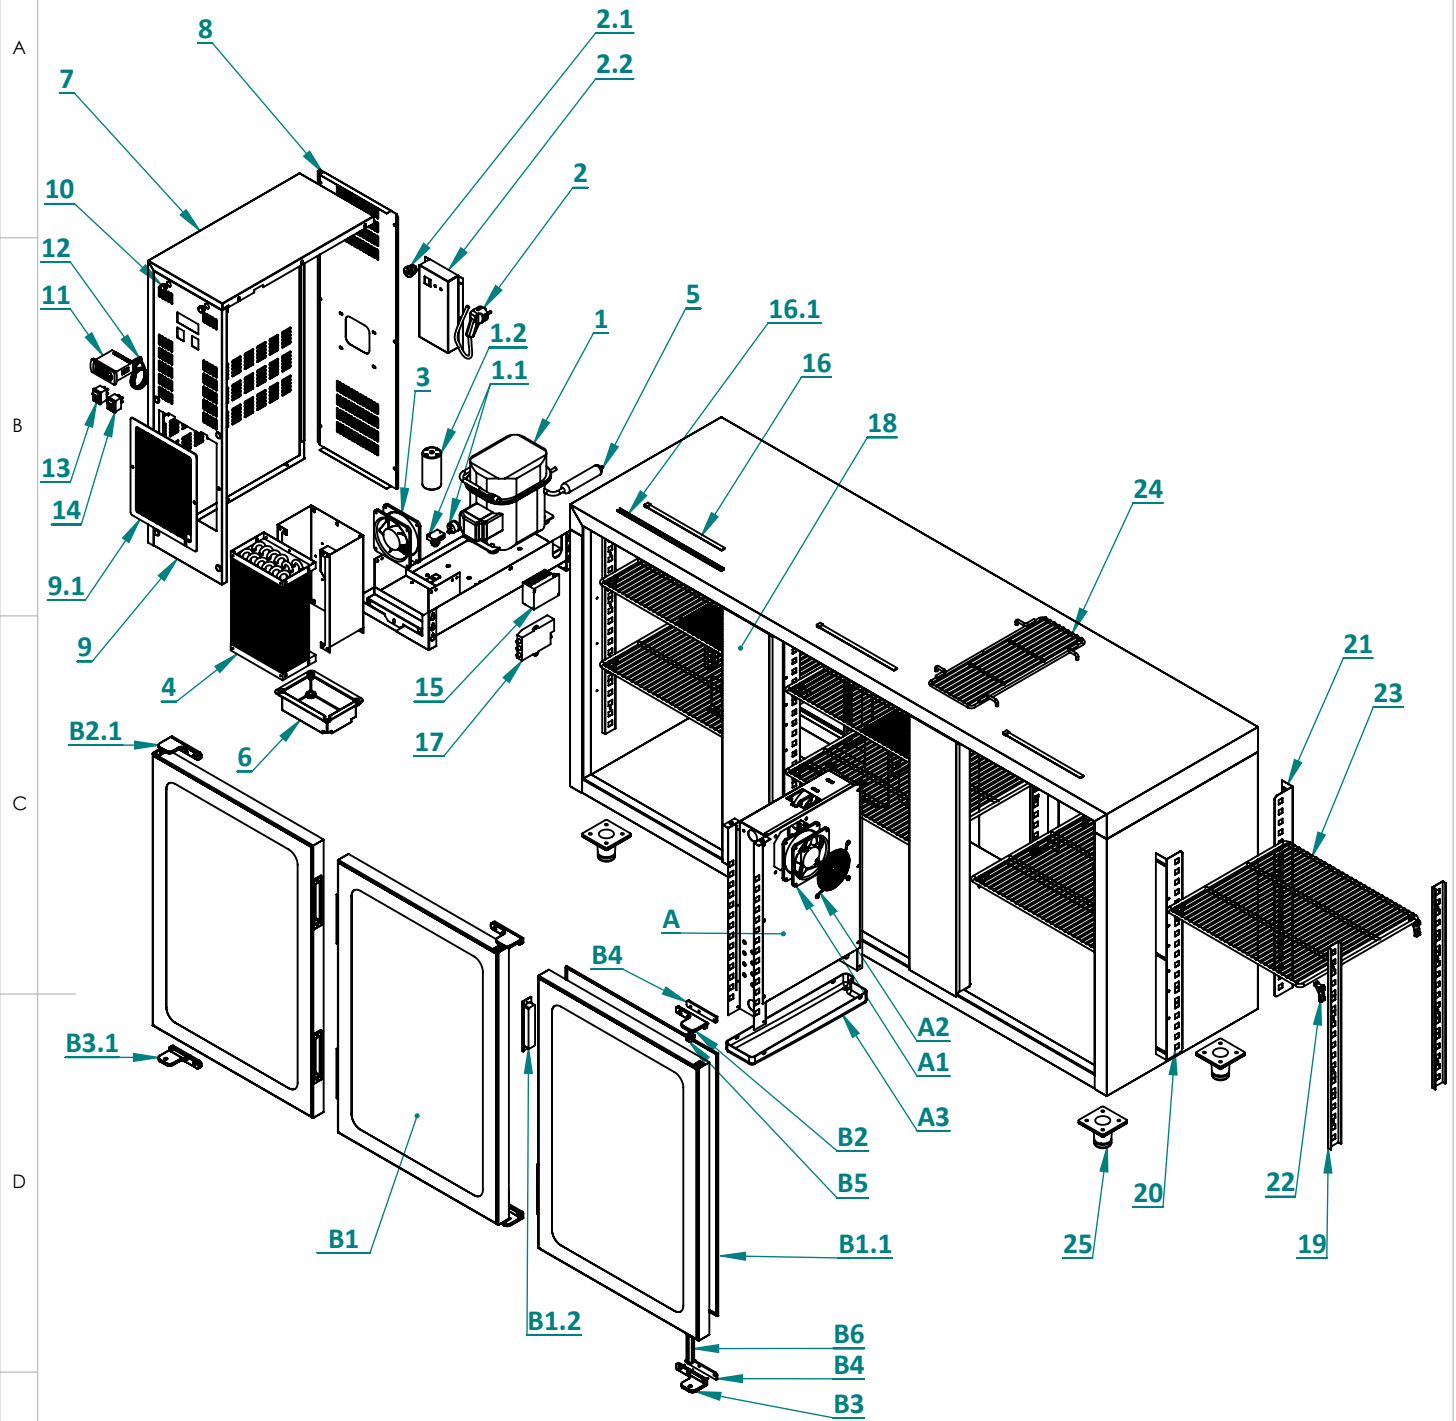

Localização: U:\Solid Desenhos\ Produtos\Frigobares Geral\Frigobares 2018\FGB_3 51\DIAMOND\F_EG FGB 351-206 PV_DIAMOND			Escala: 1: 18	Superfície: -----	Peso: -----
			Material: Skinplate//Inox		
			Denominação: Explod View TAVT/2G-R2 | TAVX/2G-R2 TAVT/3G-R2 | TAVX/3G-R2 TAVT/4G-R2 | TAVX/4G-R2		
<table border="1"> <thead> <tr> <th>Modificação</th> <th>Data</th> <th>Nome</th> </tr> </thead> <tbody> <tr> <td></td> <td></td> <td></td> </tr> </tbody> </table>			<table border="1"> <thead> <tr> <th>Data</th> <th>Nome</th> </tr> </thead> <tbody> <tr> <td>Des.: 20/06/2018</td> <td></td> </tr> <tr> <td>Ver.:</td> <td></td> </tr> <tr> <td>Apr.:</td> <td></td> </tr> </tbody> </table>		
Aviso: ESTE DESENHO NÃO DEVE SER USADO NEM REPRODUZIDO NO TODO OU EM PARTE, SEM O PRÉVIO CONSENTIMENTO POR ESCRITO DA: OLTREM SA			Tolerâncias: Até 100 mm : +/-1mm De 100 a 1000 mm ; +/- 1,5 mm Mais de 1000 mm ; 2mm Excepto quando especificado no desenho		
			Modelo: FGB PV/005	Nº Desenho: FGB/EG 02.01/G	Folha: 01 01 Fls
			Organigrama:	Desenho pai:	LP 02_R01