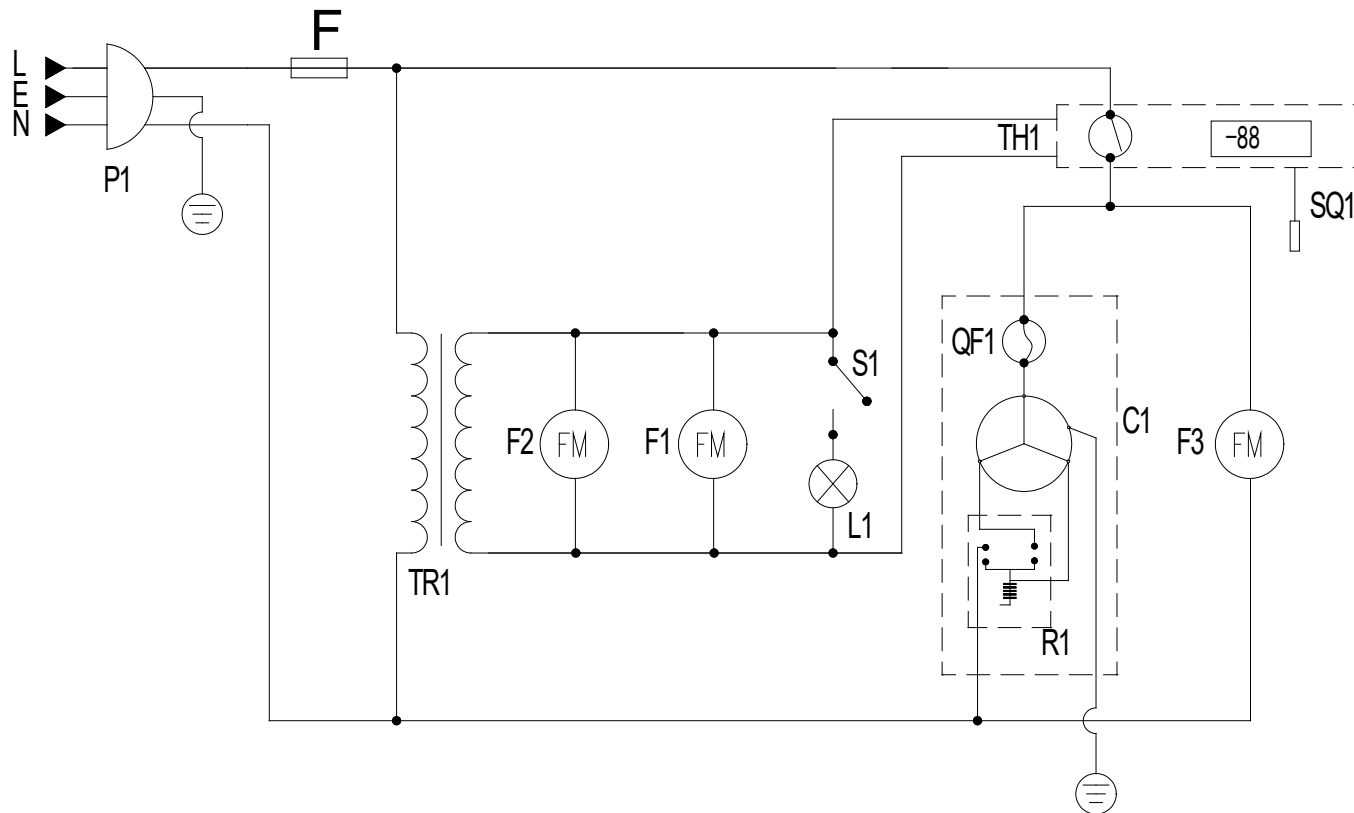

MOD : TABS3/D-N2

Production code : DB301S-3

12/2023

P1 POWER PLUG
 S1 LAMP SWITCH
 TH1 THERMOSTAT
 C1 COMPRESSOR
 QF1 OVERLOAD
 F FUSE

F1, F2 EVAPORATOR FAN
 F3 CONDENSER FAN
 L1 INNER LIGHT
 TR1 TRANSFORMER
 SQ1 TEMPERATURE PROBE
 R1 RELAY