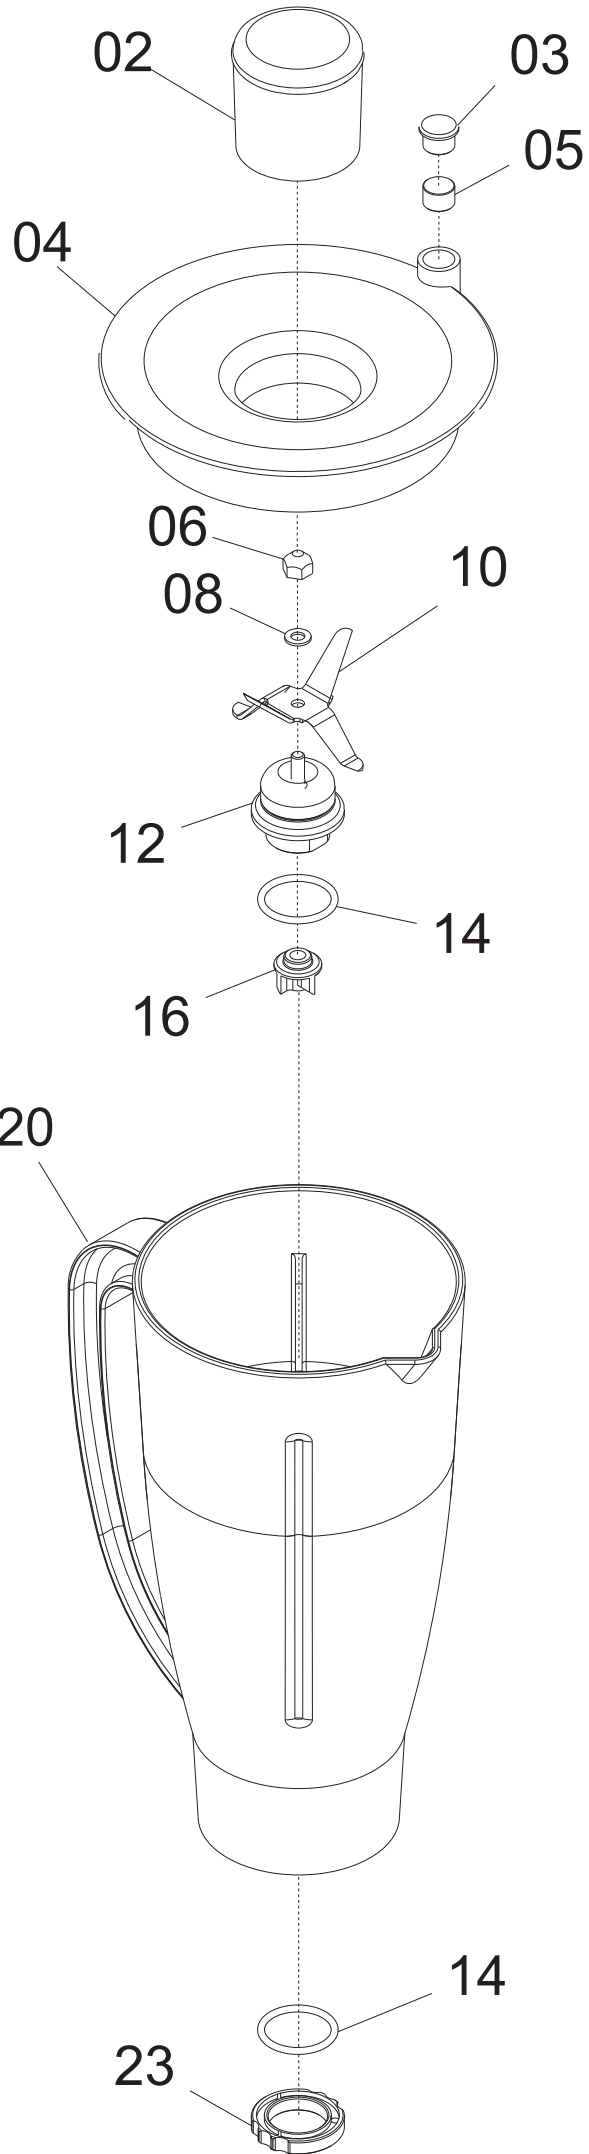

07/2015

Mod: T1/VB

Production code: 65459002HL

Diamond
catering equipment

00

00

DRAGONE CE - from 2014.06		
Ref.	Product name	Code
25	RONDELLA SUPP.MOTORE DRG	IB2280160
26	RUBBER GEAR CV75 _ DRAGONE/SATURNO	IB4000816
27	SUPP.ALL.TRASC.GOMMA Y10 DRG	IB2100813
40	MOTOR SUPPORT FOR DRAGONE	IB4000810
42	MICROSWITCH FOR BLENDER	IB5820800
44	NUT M3	IB76D03M
46	SHAFT - MICROSWITCH DRAGONE	IB2180800
47	SHAFT - MICROSWITCH DRAGONE	IB1920800
48	MAGNET FOR BLENDER	IB5820805
49	CAP FOR BLENDER	IB4000800
50	BODY FOR DRAGONE, WHITE COLOR	IB4020800
50	CORPO CROMATO DRG	IB4080800
50	CORPO ROSSO DRG	IB4030800
60B	MOTORE 115V/60HZ DRG	IB5000808
60A	MOTOR 230/50 _ DRAGONE	IB5000800
100B	SCHEDA FILTRO VV 110/60 DRG	IB5940808
100A	ELECTRONIC CARD 230 V _ DRAGONE	IB5940800
104	ON/OFF SWITCH _ SIRIO/APOLLO	IB5800100
106	TERMINAL BLOCK	IB5906410
108	STRAIN RELIEF PVC DIA 7	IB5890700
110	STRAIN RELIEF PA 228	IB5900700
112	SPEED VARIATOR KNOB	IB4200701
114B	POTENZ.110/60 DRG VV	IB5940021
114A	POTENZ.220/50 DRG VV	IB5940020
118	BLACK BOTTOM COVER _ APOLLO/DRAGONE	IB4000710
122	FOOT FOR MILKSHAKER	IB4306400
124A	SHUKO CORD	IB5503000
124B	CAVO ALIMENTAZIONE TF	IB5503003

DRAGONE CE - from 2014.06		
Ref.	Product name	Code
0	ASS.BICCH.INOX M.X DRAGONE Y14	IB9865585
2	TRANSPARENT CAP FOR BLENDER	IB4050905
3	MAGNET CAP FOR DRAGONE	IB4000805
4	COPERCH.DRG COMPL.DI MAGNETE	IB4000821
5	LID MAGNET FOR DRAGONE	IB5820810
6	DADO SX FERMA COLTELLI QUADRO ORI	IB2000911
8	S/STEEL WASHER D.05 _ APOLLO/DRAGON	IB77R05
10	BLADES ASS.Y _ DRAGONE / SATURNO	IB2680801
12	ASS.BASE IX CUSCINETTI DRG/FMR	IB9867005
14	OR 3100 _ DRAGONE/SATURNO	IB4104033
16	TRASC.LAME M6 SX ALL.Y10 DRG	IB2100812
18	SUPP.BICCH.INOX DRG Y.13	IB4000812
20	BICCHIERE INOX DRG	IB2260920
23	GHIERA SUPP.CUSCINETTO Y10 DRG	IB2000813