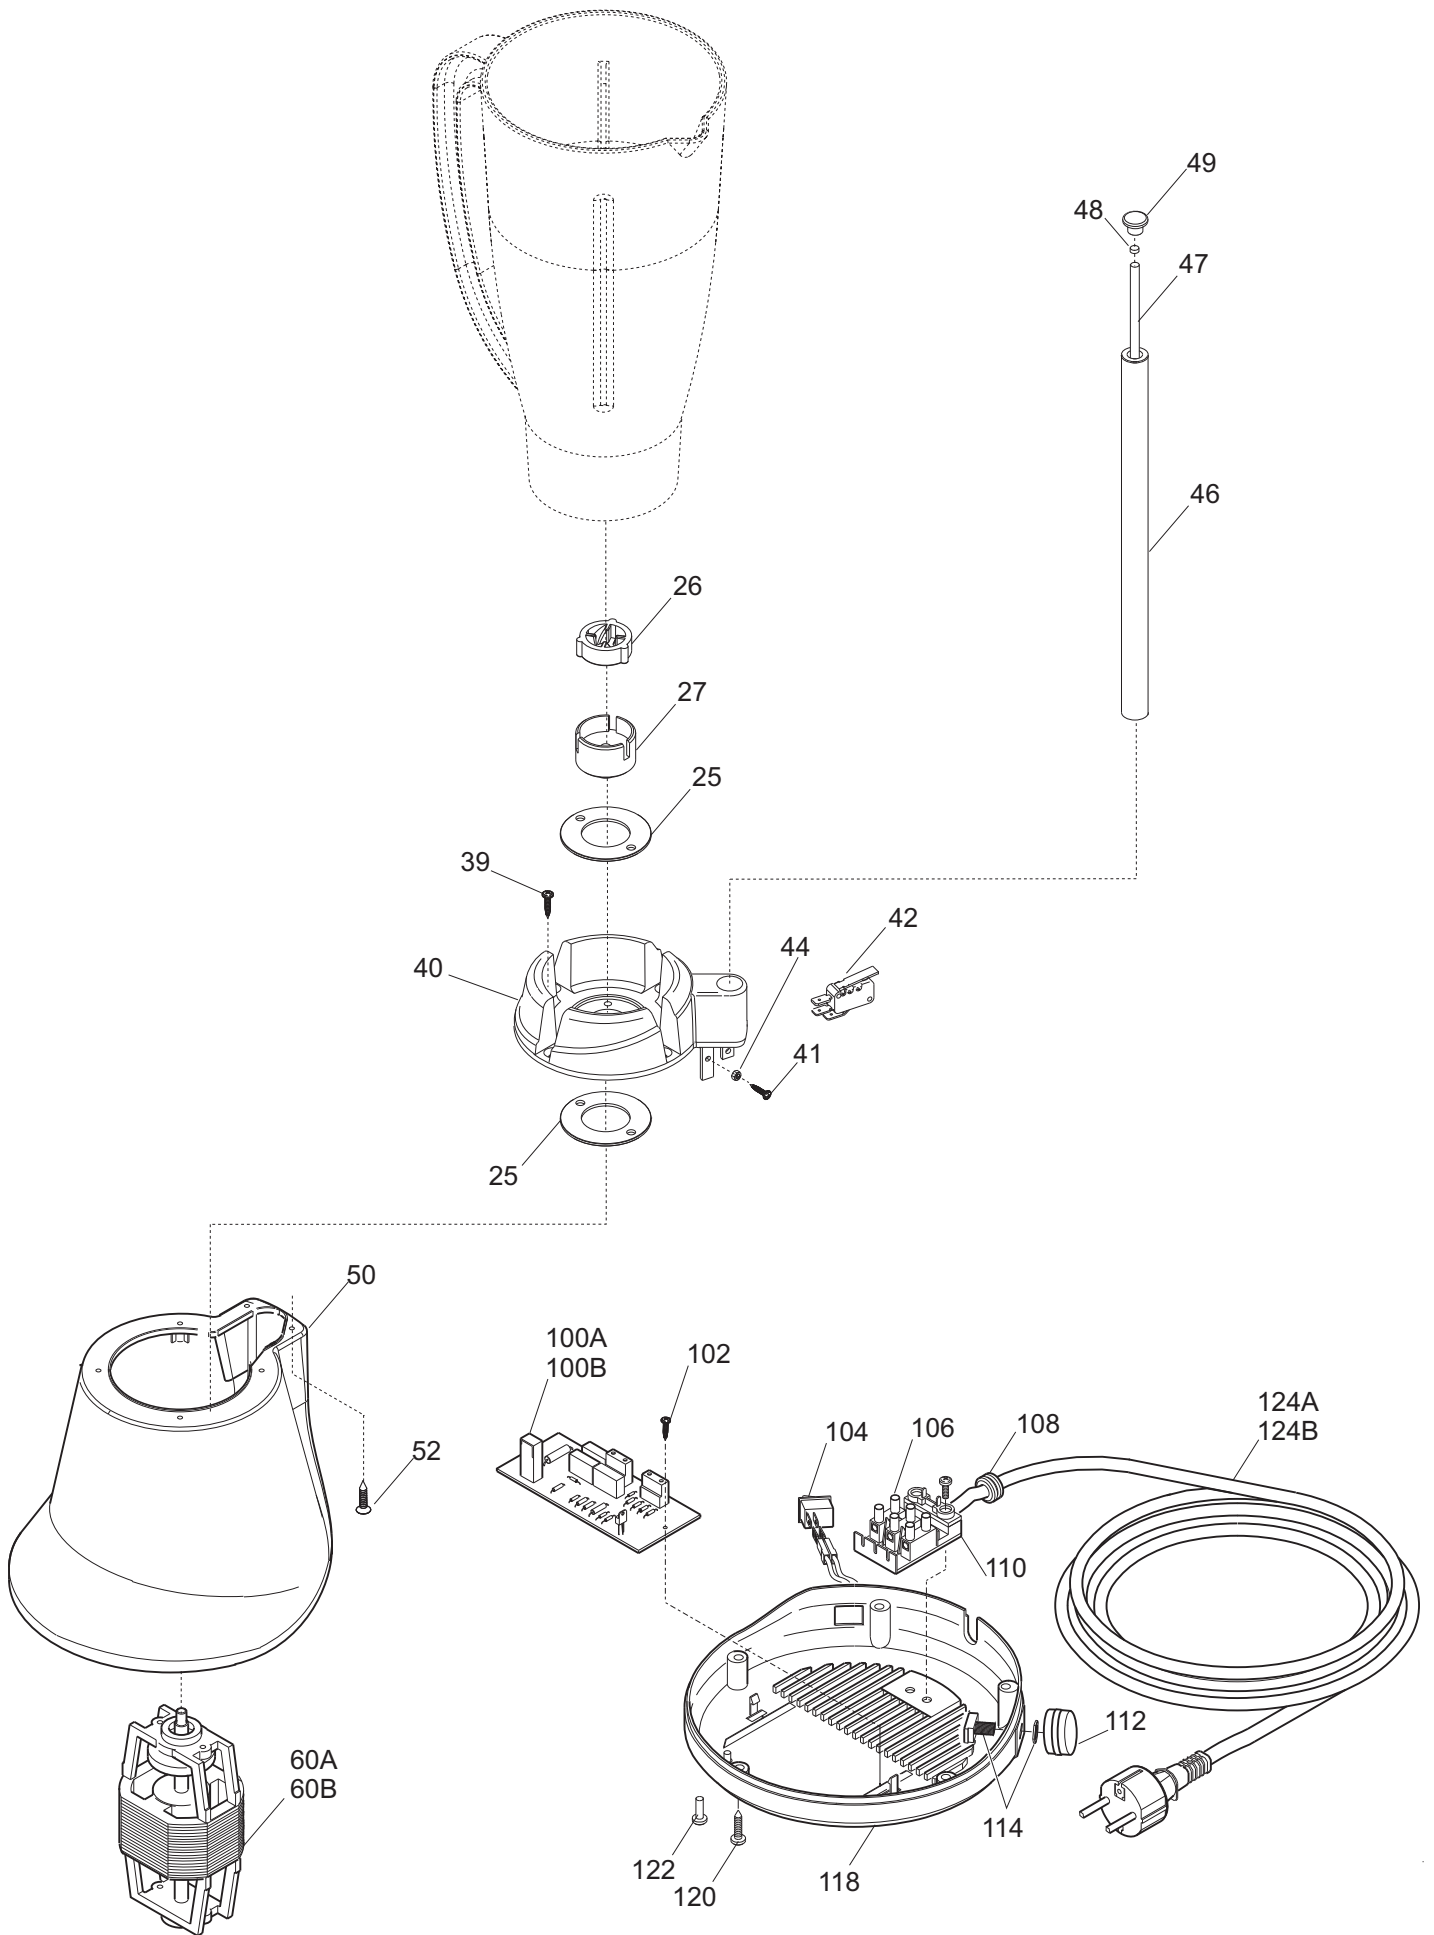

07/2015

Mod: T1/VB

Production code: 65459002HL

Diamond
catering equipment

00

00

DRAGONE CE - from 2014.06		
Ref.	Product name	Code
25	RONDELLA SUPP.MOTORE DRG	IB2280160
26	RUBBER GEAR CV75 _ DRAGONE/SATURNO	IB4000816
27	SUPP.ALL.TRASC.GOMMA Y10 DRG	IB2100813
40	MOTOR SUPPORT FOR DRAGONE	IB4000810
42	MICROSWITCH FOR BLENDER	IB5820800
44	NUT M3	IB76D03M
46	SHAFT - MICROSWITCH DRAGONE	IB2180800
47	SHAFT - MICROSWITCH DRAGONE	IB1920800
48	MAGNET FOR BLENDER	IB5820805
49	CAP FOR BLENDER	IB4000800
50	BODY FOR DRAGONE, WHITE COLOR	IB4020800
50	CORPO CROMATO DRG	IB4080800
50	CORPO ROSSO DRG	IB4030800
60B	MOTORE 115V/60HZ DRG	IB5000808
60A	MOTOR 230/50 _ DRAGONE	IB5000800
100B	SCHEDA FILTRO VV 110/60 DRG	IB5940808
100A	ELECTRONIC CARD 230 V _ DRAGONE	IB5940800
104	ON/OFF SWITCH _ SIRIO/APOLLO	IB5800100
106	TERMINAL BLOCK	IB5906410
108	STRAIN RELIEF PVC DIA 7	IB5890700
110	STRAIN RELIEF PA 228	IB5900700
112	SPEED VARIATOR KNOB	IB4200701
114B	POTENZ.110/60 DRG VV	IB5940021
114A	POTENZ.220/50 DRG VV	IB5940020
118	BLACK BOTTOM COVER _ APOLLO/DRAGONE	IB4000710
122	FOOT FOR MILKSHAKER	IB4306400
124A	SHUKO CORD	IB5503000
124B	CAVO ALIMENTAZIONE TF	IB5503003

DRAGONE CE - from 2014.06		
Ref.	Product name	Code
0	ASS.BICCH.INOX M.X DRAGONE Y14	IB9865585
2	TRANSPARENT CAP FOR BLENDER	IB4050905
3	MAGNET CAP FOR DRAGONE	IB4000805
4	COPERCH.DRG COMPL.DI MAGNETE	IB4000821
5	LID MAGNET FOR DRAGONE	IB5820810
6	DADO SX FERMA COLTELLI QUADRO ORI	IB2000911
8	S/STEEL WASHER D.05 _ APOLLO/DRAGON	IB77R05
10	BLADES ASS.Y _ DRAGONE / SATURNO	IB2680801
12	ASS.BASE IX CUSCINETTI DRG/FMR	IB9867005
14	OR 3100 _ DRAGONE/SATURNO	IB4104033
16	TRASC.LAME M6 SX ALL.Y10 DRG	IB2100812
18	SUPP.BICCH.INOX DRG Y.13	IB4000812
20	BICCHIERE INOX DRG	IB2260920
23	GHIERA SUPP.CUSCINETTO Y10 DRG	IB2000813