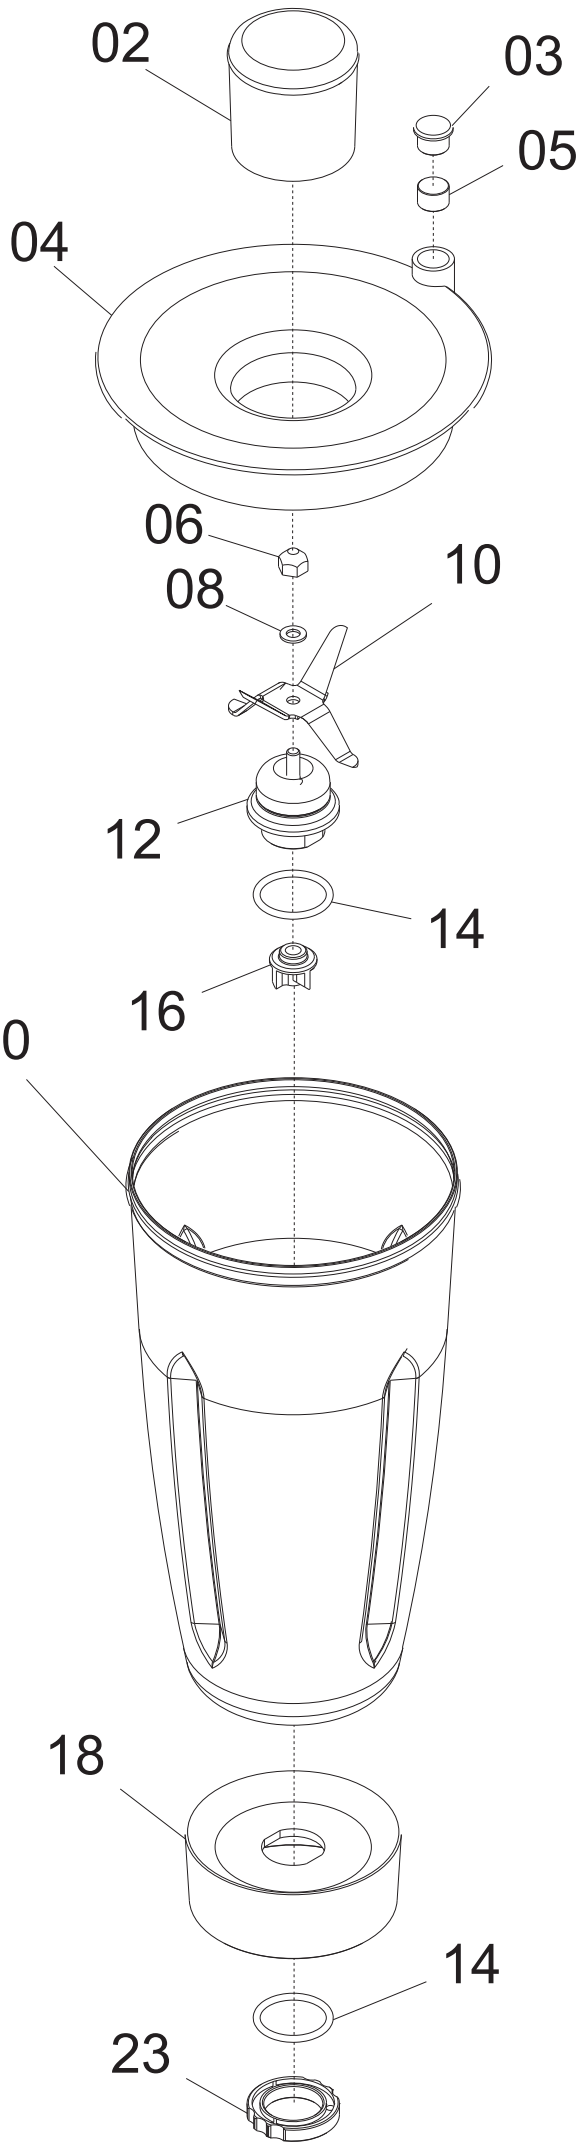

07/2015

Mod: T1/VB

Production code: 65459002HL

Diamond
catering equipment

00

00

DRAGONE CE - from 2014.06		
Ref.	Product name	Code
25	RONDELLA SUPP.MOTORE DRG	IB2280160
26	RUBBER GEAR CV75 _ DRAGONE/SATURNO	IB4000816
27	SUPP.ALL.TRASC.GOMMA Y10 DRG	IB2100813
40	MOTOR SUPPORT FOR DRAGONE	IB4000810
42	MICROSWITCH FOR BLENDER	IB5820800
44	NUT M3	IB76D03M
46	SHAFT - MICROSWITCH DRAGONE	IB2180800
47	SHAFT - MICROSWITCH DRAGONE	IB1920800
48	MAGNET FOR BLENDER	IB5820805
49	CAP FOR BLENDER	IB4000800
50	BODY FOR DRAGONE, WHITE COLOR	IB4020800
50	CORPO CROMATO DRG	IB4080800
50	CORPO ROSSO DRG	IB4030800
60B	MOTORE 115V/60HZ DRG	IB5000808
60A	MOTOR 230/50 _ DRAGONE	IB5000800
100B	SCHEDA FILTRO VV 110/60 DRG	IB5940808
100A	ELECTRONIC CARD 230 V _ DRAGONE	IB5940800
104	ON/OFF SWITCH _ SIRIO/APOLLO	IB5800100
106	TERMINAL BLOCK	IB5906410
108	STRAIN RELIEF PVC DIA 7	IB5890700
110	STRAIN RELIEF PA 228	IB5900700
112	SPEED VARIATOR KNOB	IB4200701
114B	POTENZ.110/60 DRG VV	IB5940021
114A	POTENZ.220/50 DRG VV	IB5940020
118	BLACK BOTTOM COVER _ APOLLO/DRAGONE	IB4000710
122	FOOT FOR MILKSHAKER	IB4306400
124A	SHUKO CORD	IB5503000
124B	CAVO ALIMENTAZIONE TF	IB5503003

DRAGONE CE - from 2014.06		
Ref.	Product name	Code
0	ASS.BICCH.INOX M.X DRAGONE Y14	IB9865585
2	TRANSPARENT CAP FOR BLENDER	IB4050905
3	MAGNET CAP FOR DRAGONE	IB4000805
4	COPERCH.DRG COMPL.DI MAGNETE	IB4000821
5	LID MAGNET FOR DRAGONE	IB5820810
6	DADO SX FERMA COLTELLI QUADRO ORI	IB2000911
8	S/STEEL WASHER D.05 _ APOLLO/DRAGON	IB77R05
10	BLADES ASS.Y _ DRAGONE / SATURNO	IB2680801
12	ASS.BASE IX CUSCINETTI DRG/FMR	IB9867005
14	OR 3100 _ DRAGONE/SATURNO	IB4104033
16	TRASC.LAME M6 SX ALL.Y10 DRG	IB2100812
18	SUPP.BICCH.INOX DRG Y.13	IB4000812
20	BICCHIERE INOX DRG	IB2260920
23	GHIERA SUPP.CUSCINETTO Y10 DRG	IB2000813