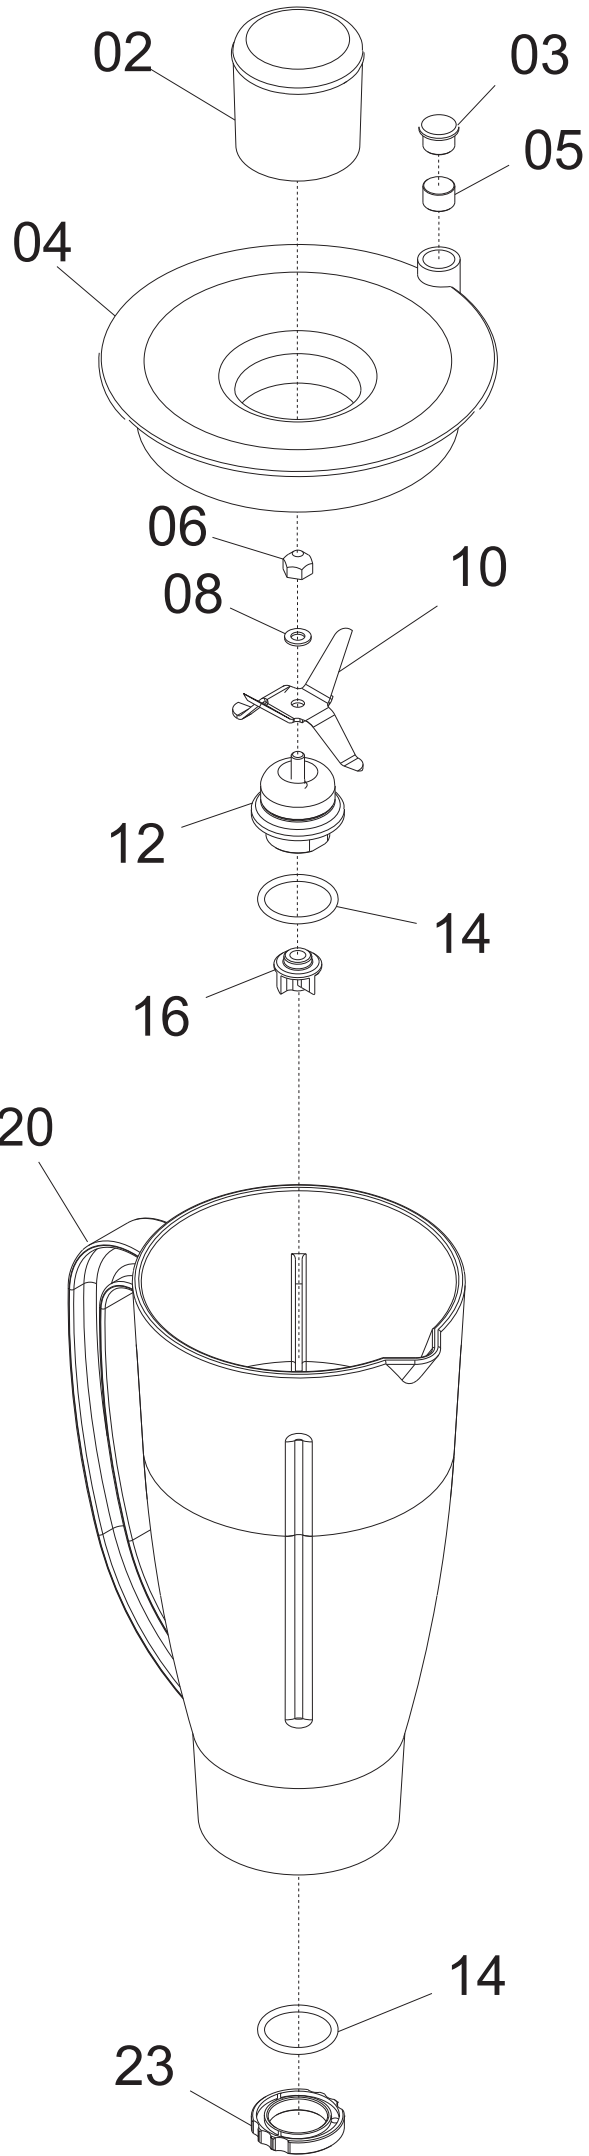

# Mod: T1/B

Production code: 65259002HL

**Diamond**  
catering equipment

00

00

DRAGONE CE - from 2014.06		
Ref.	Product name	Code
25	RONDELLA SUPP.MOTORE DRG	IB2280160
26	RUBBER GEAR CV75 _ DRAGONE/SATURNO	IB4000816
27	SUPP.ALL.TRASC.GOMMA Y10 DRG	IB2100813
40	MOTOR SUPPORT FOR DRAGONE	IB4000810
42	MICROSWITCH FOR BLENDER	IB5820800
44	NUT M3	IB76D03M
46	SHAFT - MICROSWITCH DRAGONE	IB2180800
47	SHAFT - MICROSWITCH DRAGONE	IB1920800
48	MAGNET FOR BLENDER	IB5820805
49	CAP FOR BLENDER	IB4000800
50	BODY FOR DRAGONE, WHITE COLOR	IB4020800
50	CORPO CROMATO DRG	IB4080800
50	CORPO ROSSO DRG	IB4030800
60B	MOTORE 115V/60HZ DRG	IB5000808
60A	MOTOR 230/50 _ DRAGONE	IB5000800
100B	SCHEDA FILTRO VV 110/60 DRG	IB5940808
100A	ELECTRONIC CARD 230 V _ DRAGONE	IB5940800
104	ON/OFF SWITCH _ SIRIO/APOLLO	IB5800100
106	TERMINAL BLOCK	IB5906410
108	STRAIN RELIEF PVC DIA 7	IB5890700
110	STRAIN RELIEF PA 228	IB5900700
112	SPEED VARIATOR KNOB	IB4200701
114B	POTENZ.110/60 DRG VV	IB5940021
114A	POTENZ.220/50 DRG VV	IB5940020
118	BLACK BOTTOM COVER _ APOLLO/DRAGONE	IB4000710
122	FOOT FOR MILKSHAKER	IB4306400
124A	SHUKO CORD	IB5503000
124B	CAVO ALIMENTAZIONE TF	IB5503003

DRAGONE CE - from 2014.06		
Ref.	Product name	Code
0	ASS.BICCH.INOX M.X DRAGONE Y14	IB9865585
2	TRANSPARENT CAP FOR BLENDER	IB4050905
3	MAGNET CAP FOR DRAGONE	IB4000805
4	COPERCH.DRG COMPL.DI MAGNETE	IB4000821
5	LID MAGNET FOR DRAGONE	IB5820810
6	DADO SX FERMA COLTELLI QUADRO ORI	IB2000911
8	S/STEEL WASHER D.05 _ APOLLO/DRAGON	IB77R05
10	BLADES ASS.Y _ DRAGONE / SATURNO	IB2680801
12	ASS.BASE IX CUSCINETTI DRG/FMR	IB9867005
14	OR 3100 _ DRAGONE/SATURNO	IB4104033
16	TRASC.LAME M6 SX ALL.Y10 DRG	IB2100812
18	SUPP.BICCH.INOX DRG Y.13	IB4000812
20	BICCHIERE INOX DRG	IB2260920
23	GHIERA SUPP.CUSCINETTO Y10 DRG	IB2000813