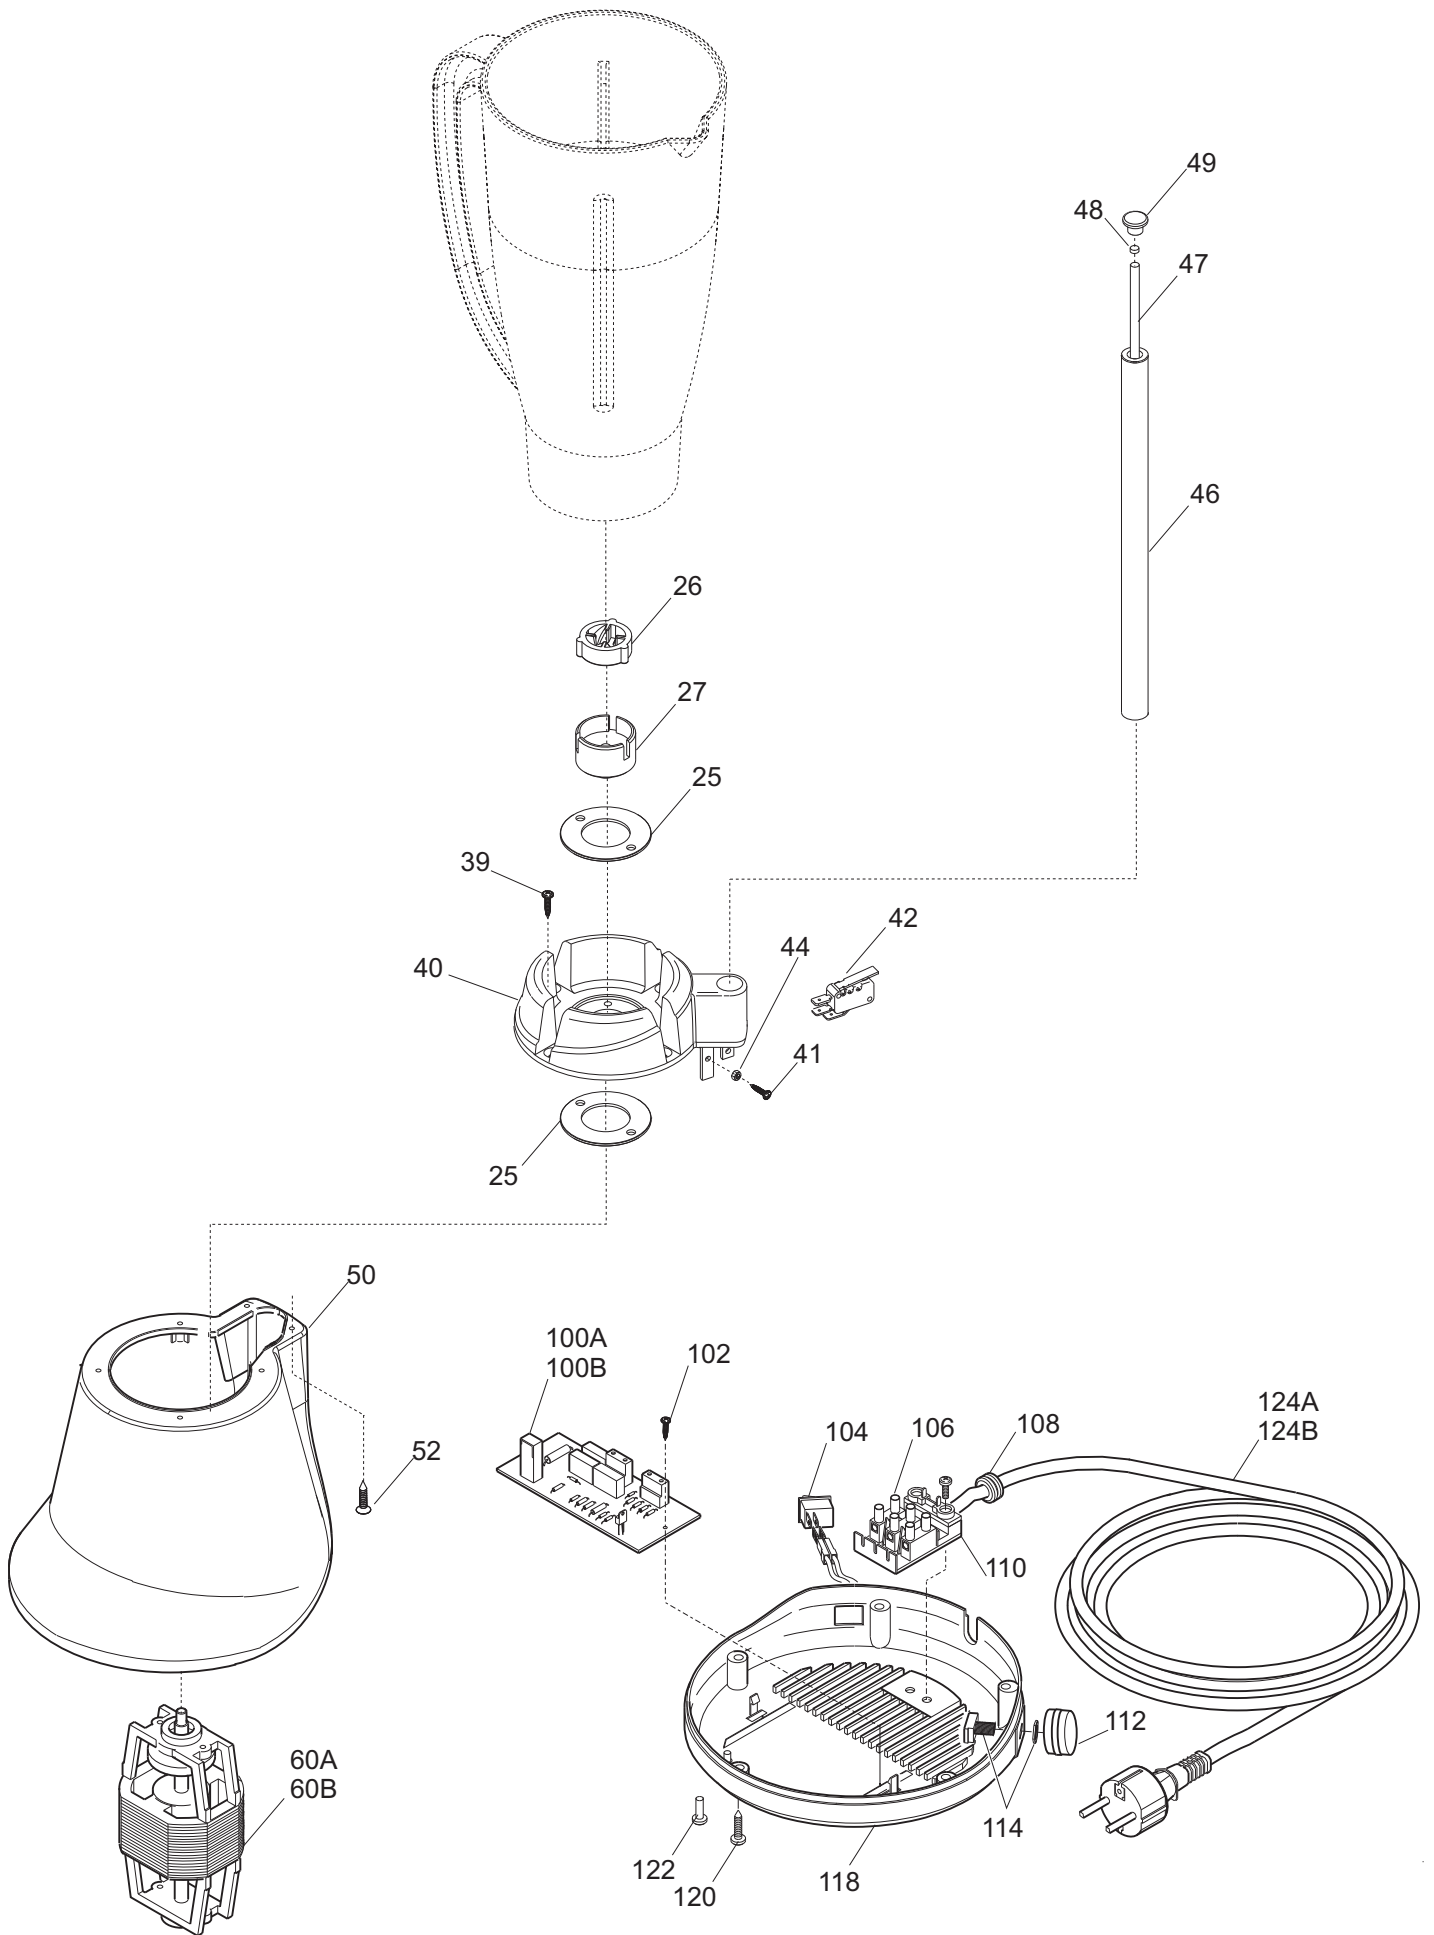

# Mod: T1/B

Production code: 65259002HL

**Diamond**  
catering equipment

00

00

DRAGONE CE - from 2014.06		
Ref.	Product name	Code
25	RONDELLA SUPP.MOTORE DRG	IB2280160
26	RUBBER GEAR CV75 _ DRAGONE/SATURNO	IB4000816
27	SUPP.ALL.TRASC.GOMMA Y10 DRG	IB2100813
40	MOTOR SUPPORT FOR DRAGONE	IB4000810
42	MICROSWITCH FOR BLENDER	IB5820800
44	NUT M3	IB76D03M
46	SHAFT - MICROSWITCH DRAGONE	IB2180800
47	SHAFT - MICROSWITCH DRAGONE	IB1920800
48	MAGNET FOR BLENDER	IB5820805
49	CAP FOR BLENDER	IB4000800
50	BODY FOR DRAGONE, WHITE COLOR	IB4020800
50	CORPO CROMATO DRG	IB4080800
50	CORPO ROSSO DRG	IB4030800
60B	MOTORE 115V/60HZ DRG	IB5000808
60A	MOTOR 230/50 _ DRAGONE	IB5000800
100B	SCHEDA FILTRO VV 110/60 DRG	IB5940808
100A	ELECTRONIC CARD 230 V _ DRAGONE	IB5940800
104	ON/OFF SWITCH _ SIRIO/APOLLO	IB5800100
106	TERMINAL BLOCK	IB5906410
108	STRAIN RELIEF PVC DIA 7	IB5890700
110	STRAIN RELIEF PA 228	IB5900700
112	SPEED VARIATOR KNOB	IB4200701
114B	POTENZ.110/60 DRG VV	IB5940021
114A	POTENZ.220/50 DRG VV	IB5940020
118	BLACK BOTTOM COVER _ APOLLO/DRAGONE	IB4000710
122	FOOT FOR MILKSHAKER	IB4306400
124A	SHUKO CORD	IB5503000
124B	CAVO ALIMENTAZIONE TF	IB5503003

DRAGONE CE - from 2014.06		
Ref.	Product name	Code
0	ASS.BICCH.INOX M.X DRAGONE Y14	IB9865585
2	TRANSPARENT CAP FOR BLENDER	IB4050905
3	MAGNET CAP FOR DRAGONE	IB4000805
4	COPERCH.DRG COMPL.DI MAGNETE	IB4000821
5	LID MAGNET FOR DRAGONE	IB5820810
6	DADO SX FERMA COLTELLI QUADRO ORI	IB2000911
8	S/STEEL WASHER D.05 _ APOLLO/DRAGON	IB77R05
10	BLADES ASS.Y _ DRAGONE / SATURNO	IB2680801
12	ASS.BASE IX CUSCINETTI DRG/FMR	IB9867005
14	OR 3100 _ DRAGONE/SATURNO	IB4104033
16	TRASC.LAME M6 SX ALL.Y10 DRG	IB2100812
18	SUPP.BICCH.INOX DRG Y.13	IB4000812
20	BICCHIERE INOX DRG	IB2260920
23	GHIERA SUPP.CUSCINETTO Y10 DRG	IB2000813