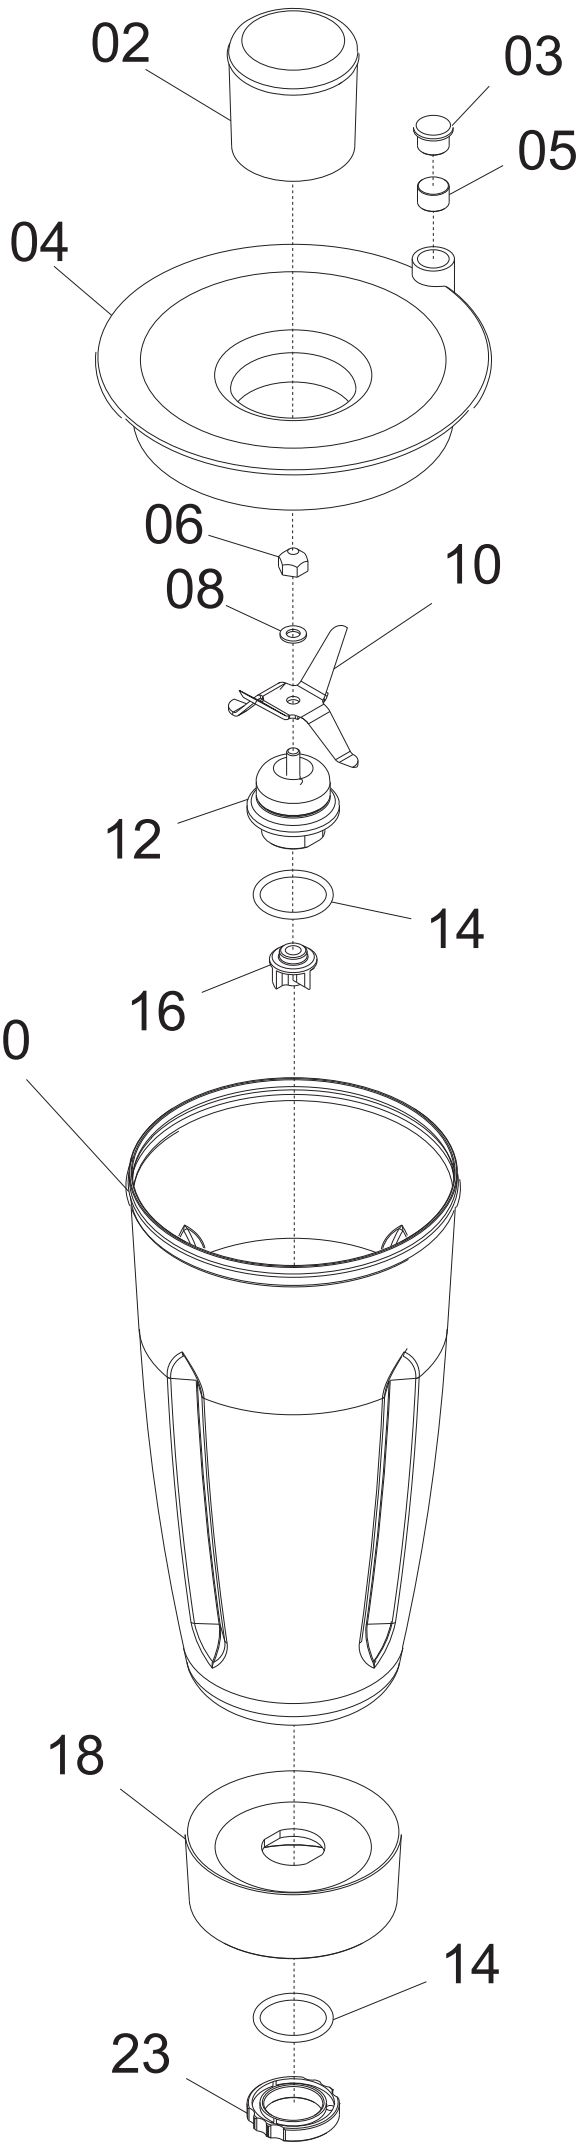

# Mod: T1/B

Production code: 65259002HL

**Diamond**  
catering equipment

00

00

DRAGONE CE - from 2014.06		
Ref.	Product name	Code
25	RONDELLA SUPP.MOTORE DRG	IB2280160
26	RUBBER GEAR CV75 _ DRAGONE/SATURNO	IB4000816
27	SUPP.ALL.TRASC.GOMMA Y10 DRG	IB2100813
40	MOTOR SUPPORT FOR DRAGONE	IB4000810
42	MICROSWITCH FOR BLENDER	IB5820800
44	NUT M3	IB76D03M
46	SHAFT - MICROSWITCH DRAGONE	IB2180800
47	SHAFT - MICROSWITCH DRAGONE	IB1920800
48	MAGNET FOR BLENDER	IB5820805
49	CAP FOR BLENDER	IB4000800
50	BODY FOR DRAGONE, WHITE COLOR	IB4020800
50	CORPO CROMATO DRG	IB4080800
50	CORPO ROSSO DRG	IB4030800
60B	MOTORE 115V/60HZ DRG	IB5000808
60A	MOTOR 230/50 _ DRAGONE	IB5000800
100B	SCHEDA FILTRO VV 110/60 DRG	IB5940808
100A	ELECTRONIC CARD 230 V _ DRAGONE	IB5940800
104	ON/OFF SWITCH _ SIRIO/APOLLO	IB5800100
106	TERMINAL BLOCK	IB5906410
108	STRAIN RELIEF PVC DIA 7	IB5890700
110	STRAIN RELIEF PA 228	IB5900700
112	SPEED VARIATOR KNOB	IB4200701
114B	POTENZ.110/60 DRG VV	IB5940021
114A	POTENZ.220/50 DRG VV	IB5940020
118	BLACK BOTTOM COVER _ APOLLO/DRAGONE	IB4000710
122	FOOT FOR MILKSHAKER	IB4306400
124A	SHUKO CORD	IB5503000
124B	CAVO ALIMENTAZIONE TF	IB5503003

DRAGONE CE - from 2014.06		
Ref.	Product name	Code
0	ASS.BICCH.INOX M.X DRAGONE Y14	IB9865585
2	TRANSPARENT CAP FOR BLENDER	IB4050905
3	MAGNET CAP FOR DRAGONE	IB4000805
4	COPERCH.DRG COMPL.DI MAGNETE	IB4000821
5	LID MAGNET FOR DRAGONE	IB5820810
6	DADO SX FERMA COLTELLI QUADRO ORI	IB2000911
8	S/STEEL WASHER D.05 _ APOLLO/DRAGON	IB77R05
10	BLADES ASS.Y _ DRAGONE / SATURNO	IB2680801
12	ASS.BASE IX CUSCINETTI DRG/FMR	IB9867005
14	OR 3100 _ DRAGONE/SATURNO	IB4104033
16	TRASC.LAME M6 SX ALL.Y10 DRG	IB2100812
18	SUPP.BICCH.INOX DRG Y.13	IB4000812
20	BICCHIERE INOX DRG	IB2260920
23	GHIERA SUPP.CUSCINETTO Y10 DRG	IB2000813