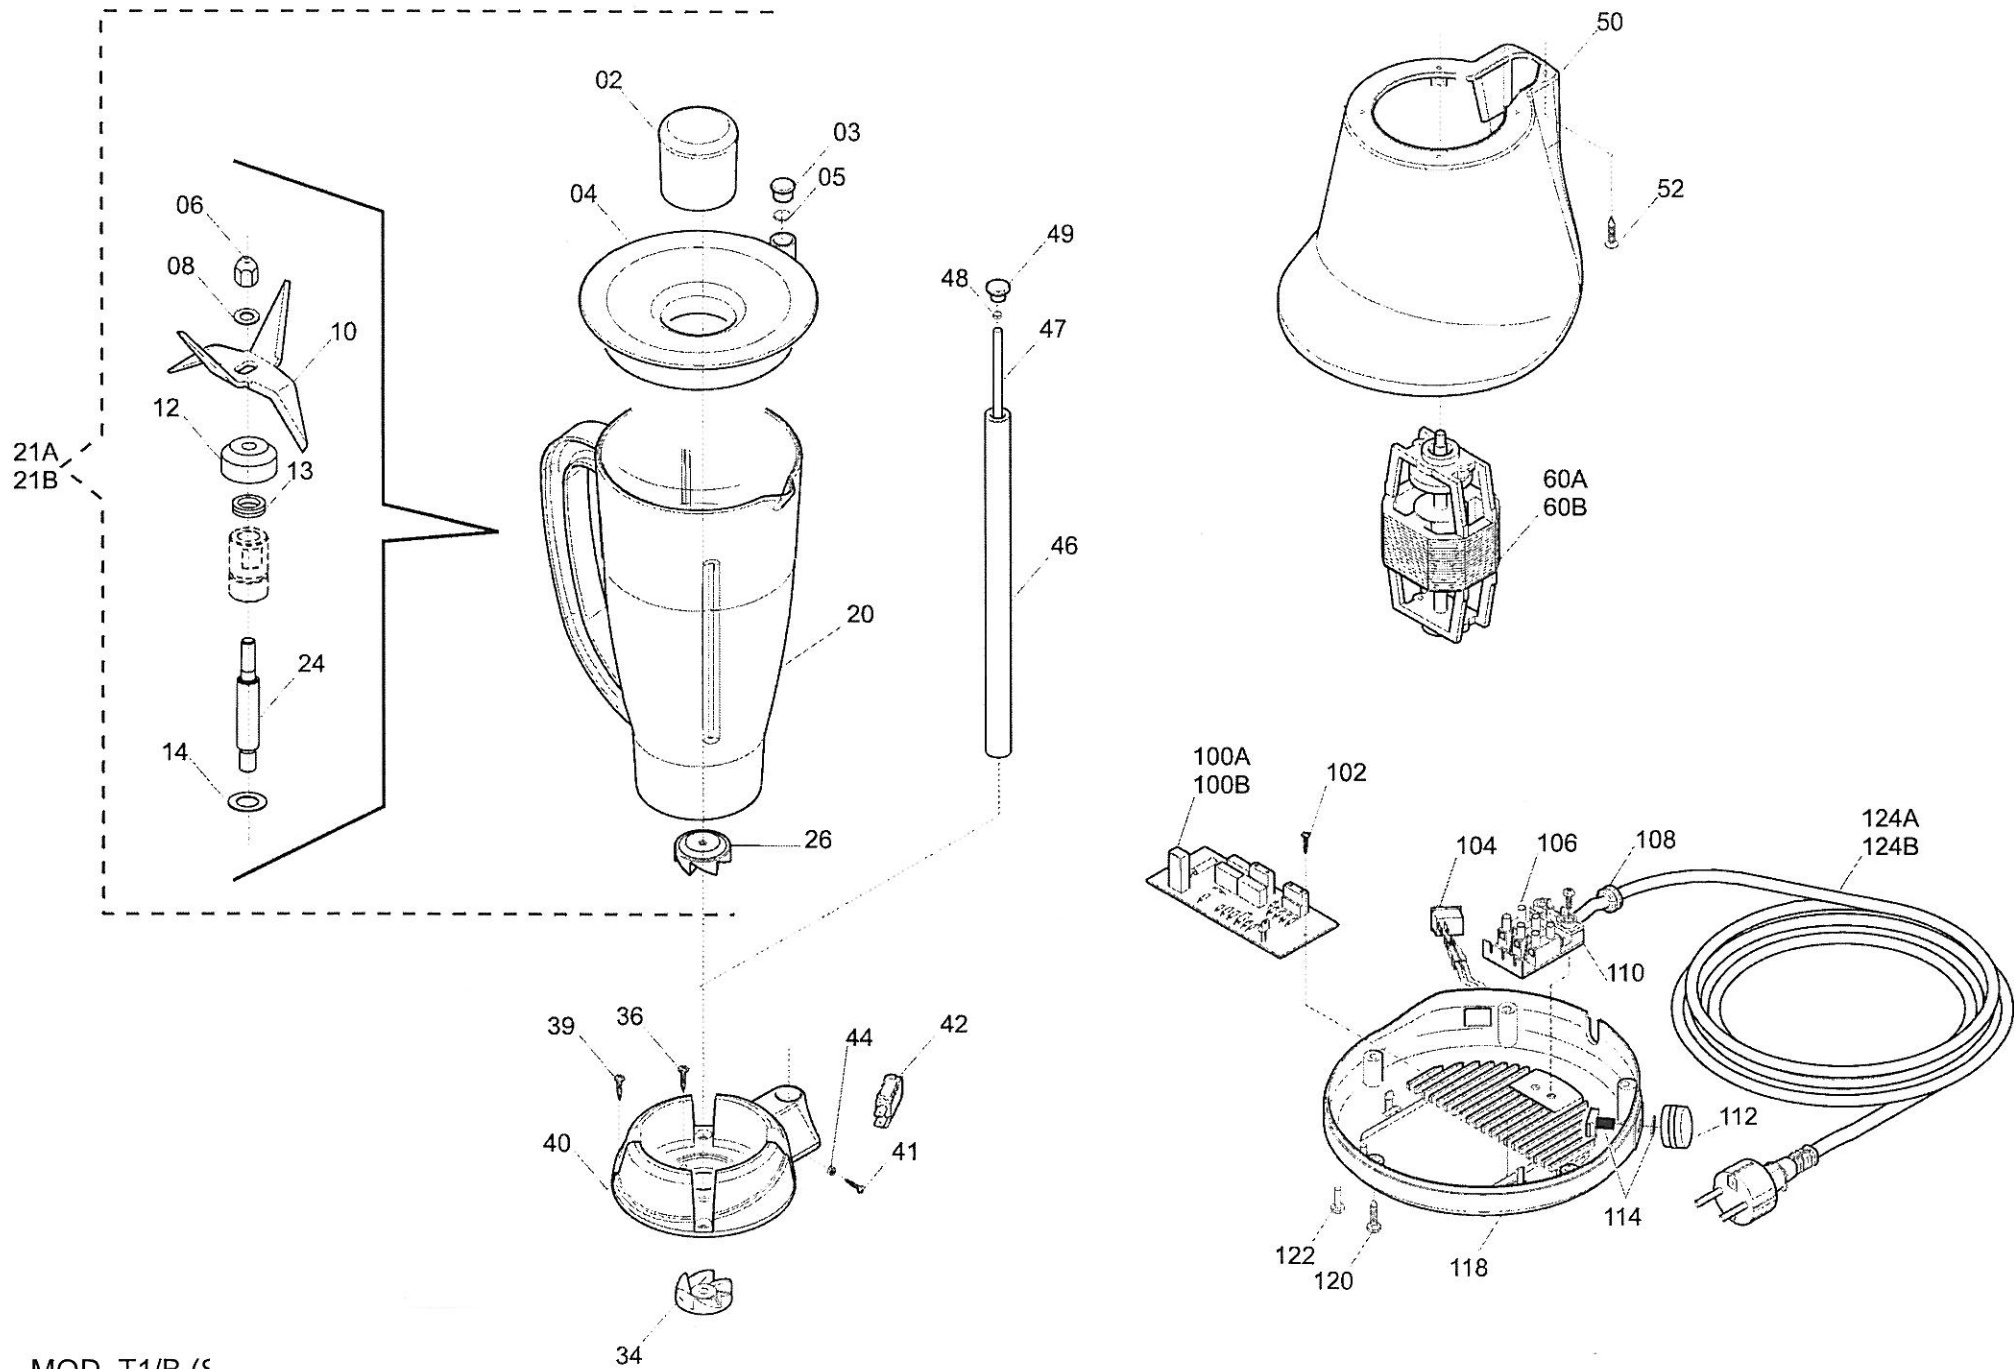

08/2010

Mod: T1/B

Production code: 65259002HL

Diamond
catering equipment

MOD. T1/B (S
 MOD. T1/VB