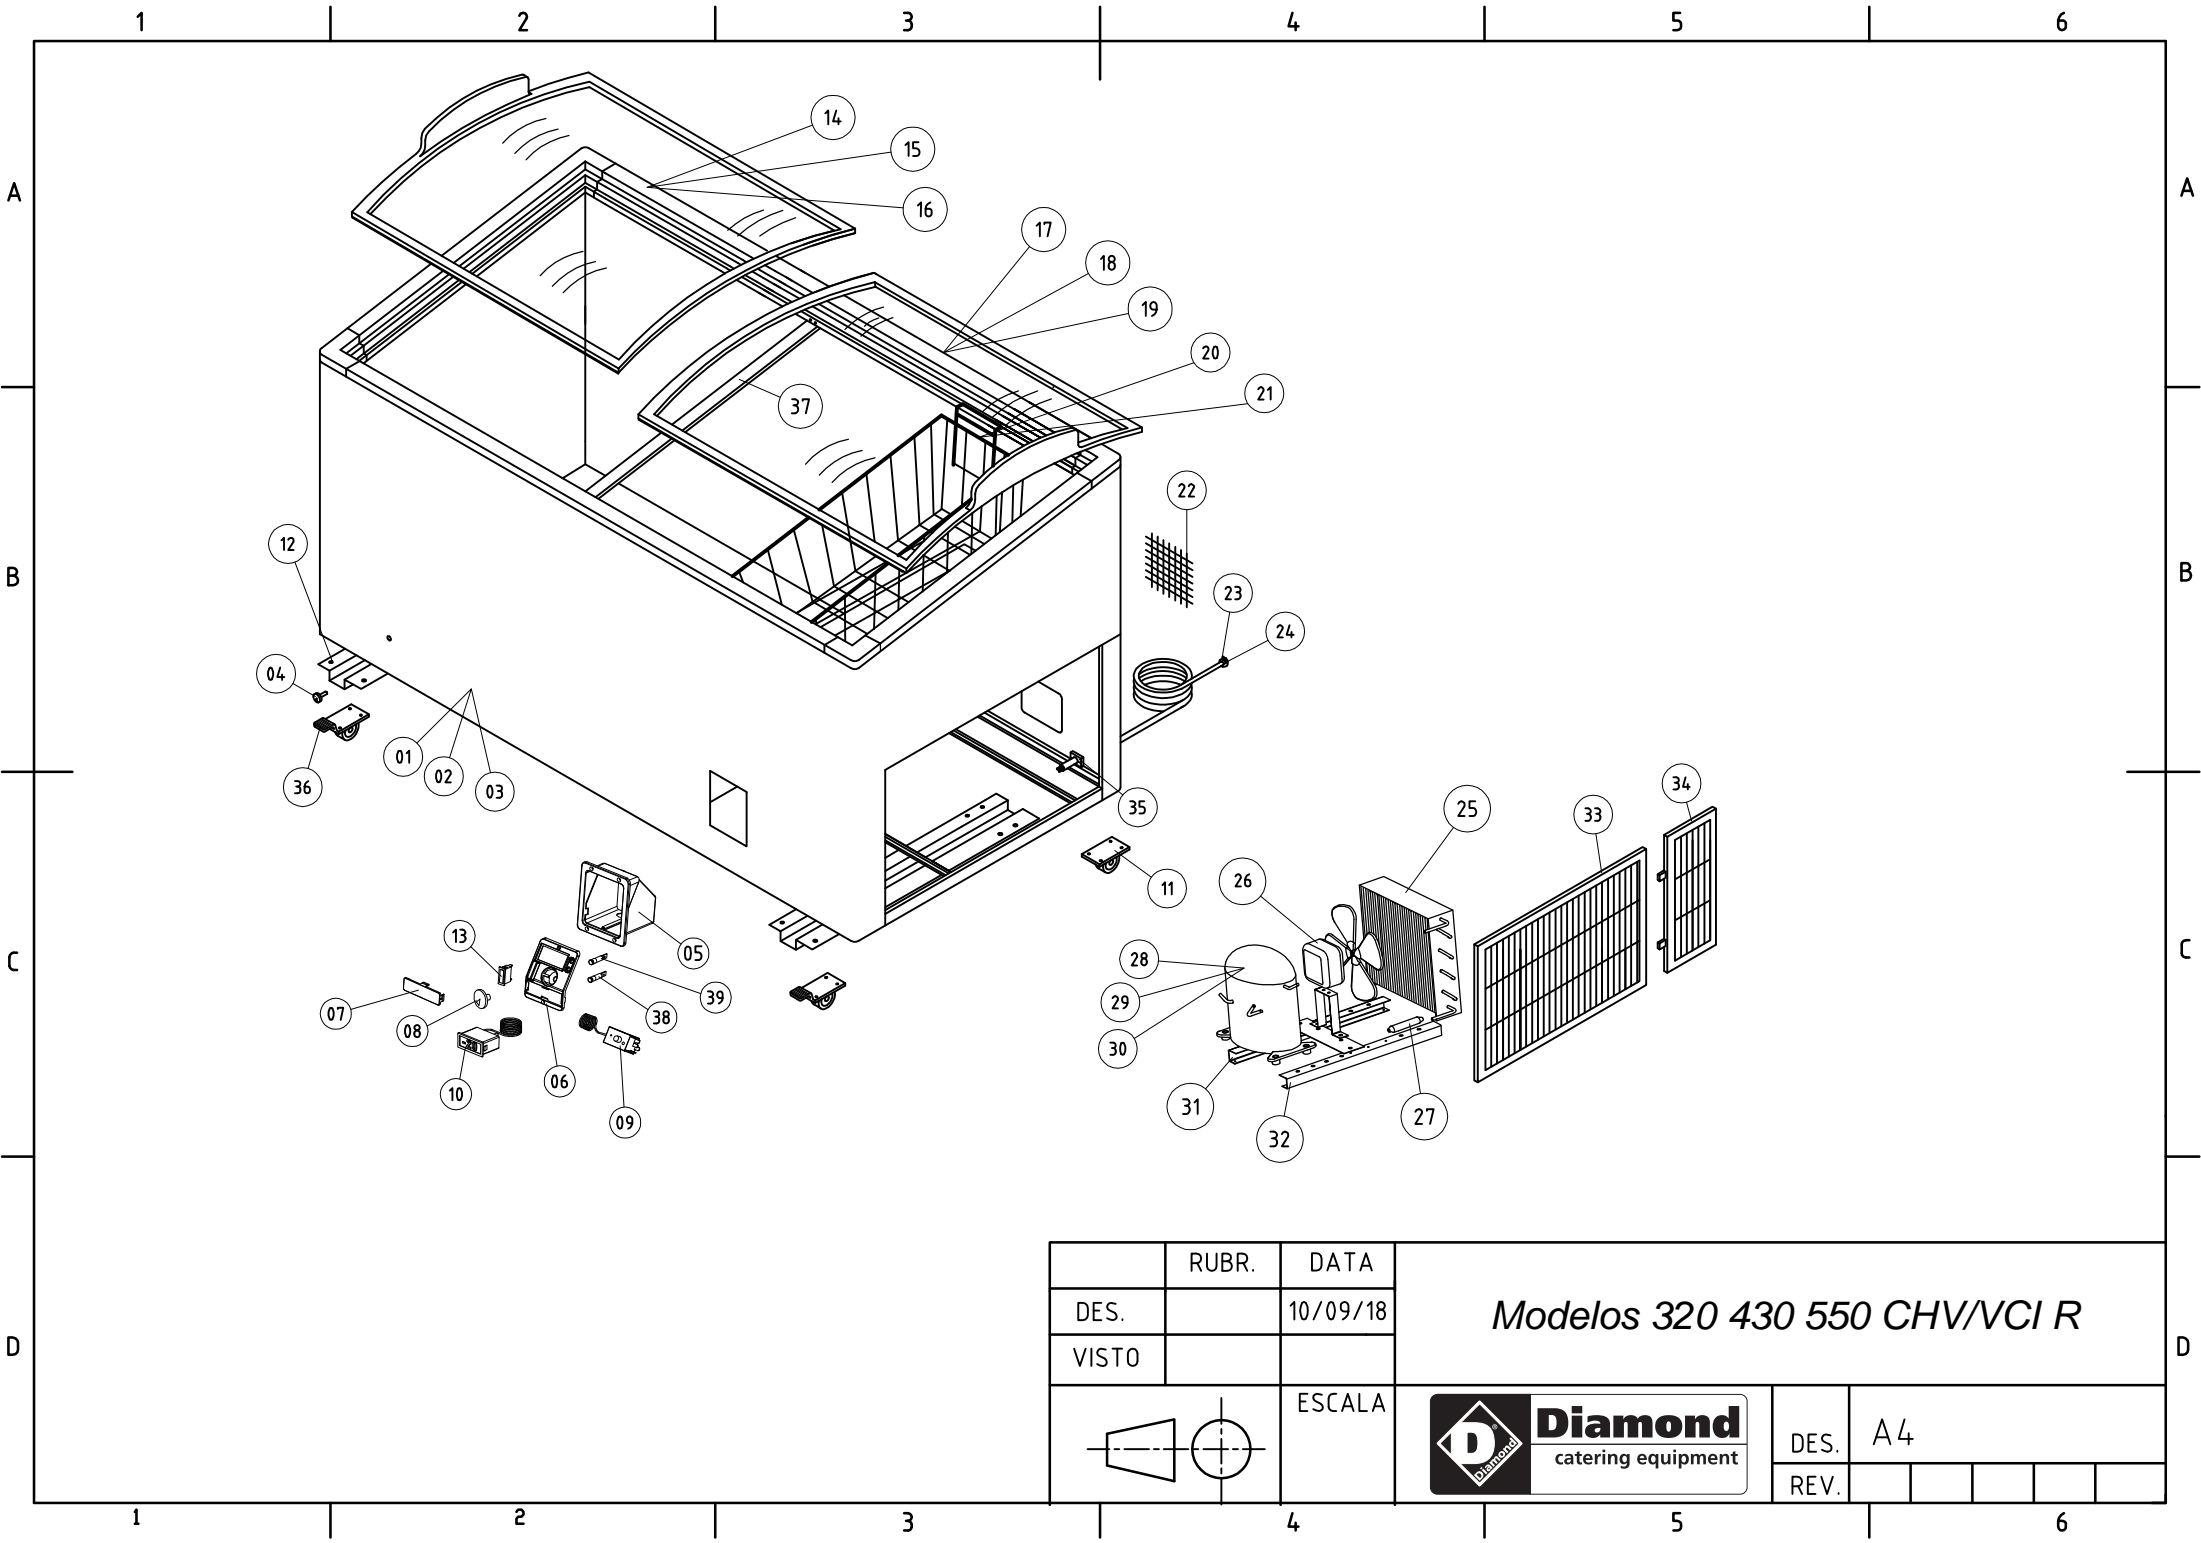

01/2019

Mod: **SLID-14-R2**

Production code: 06.02.0.BR.50.2.F.230.50 (430 CHV/VCI)

Diamond
catering equipment

	RUBR.	DATA
DES.		10/09/18
VISTO		

Modelos 320 430 550 CHV/VCI R

ESCALA

DES.	A4				
REV.					