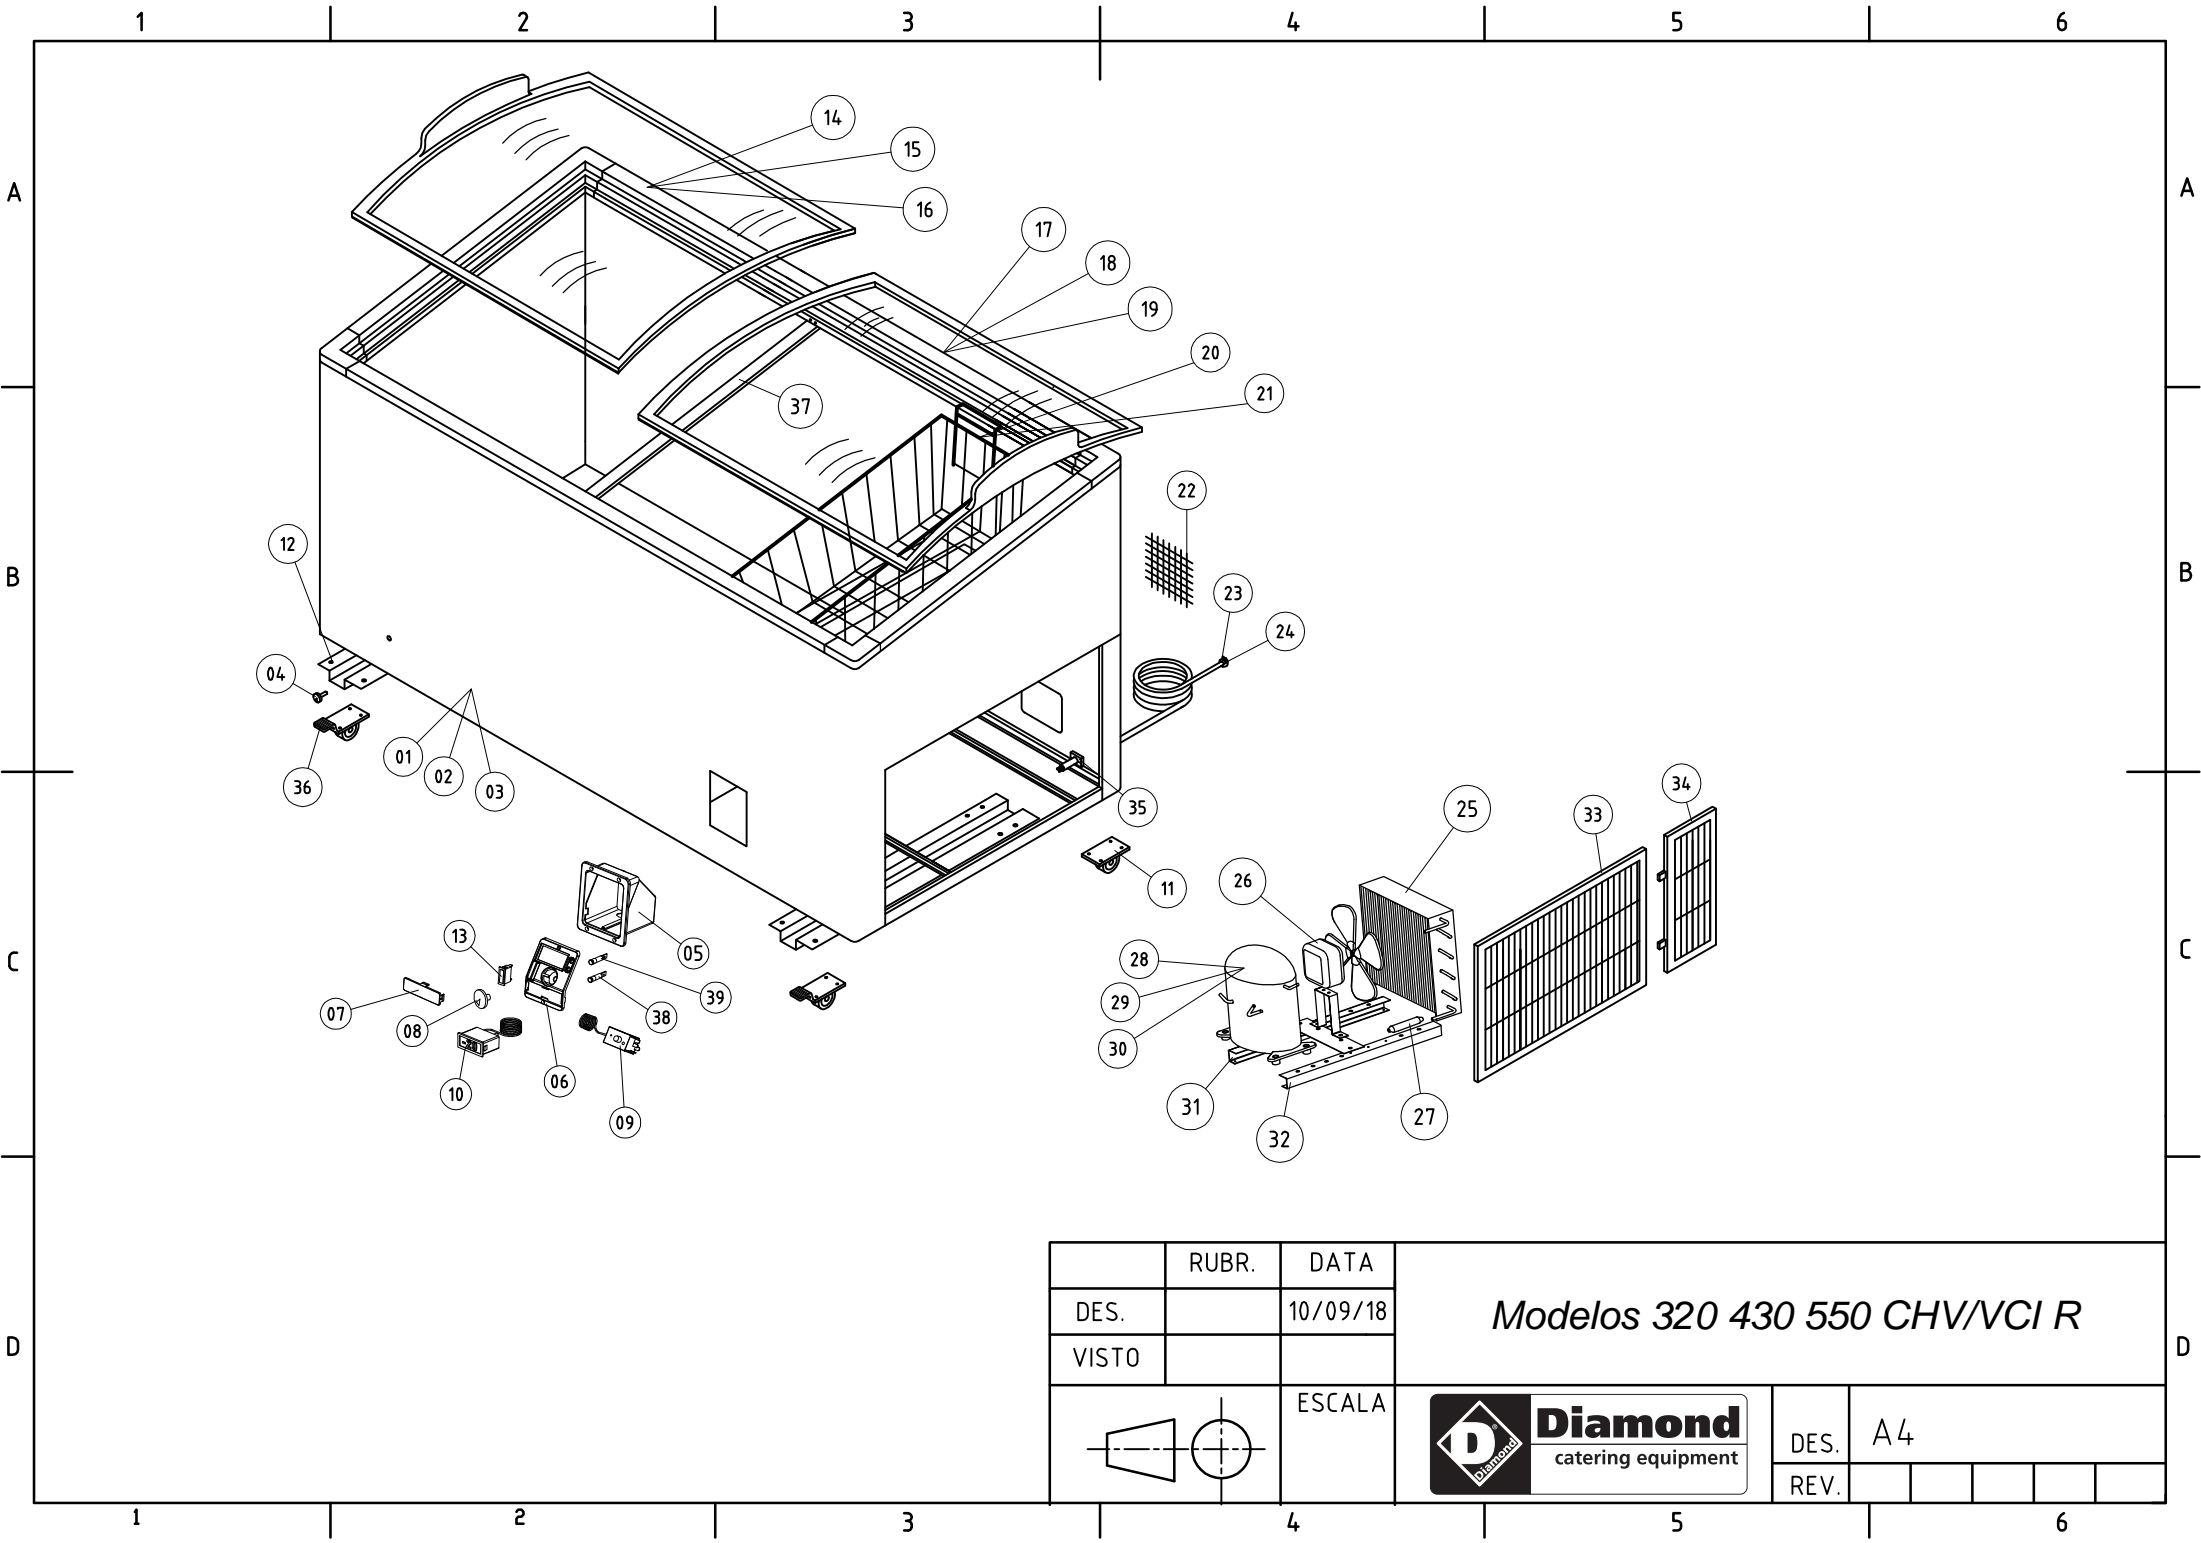

01/2019

Mod: **SLID-11-R2**

Production code: 06.01.0.BR.50.2.F.230.50 (320 CHV/VCI)

Diamond
catering equipment

	RUBR.	DATA	<i>Modelos 320 430 550 CHV/VCI R</i>			
DES.		10/09/18				
VISTO						
		ESCALA			DES.	A4
					REV.	