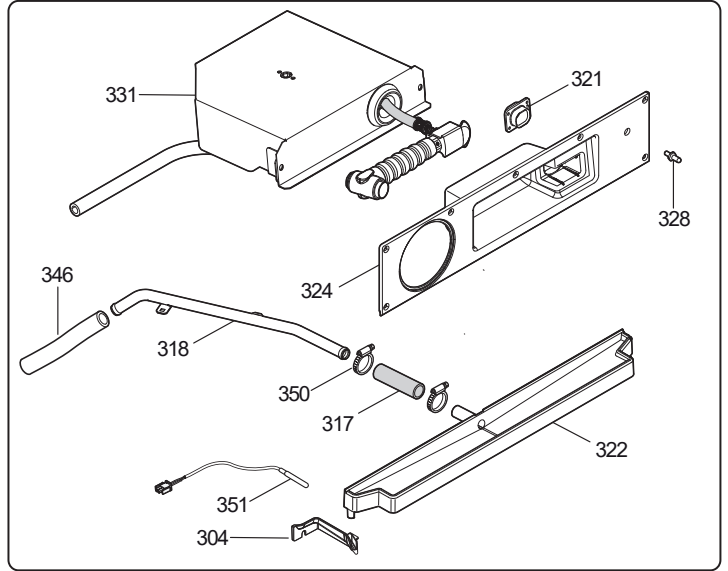

22 = 20 grids G21/1

_____ COE = Combi Oven Electric

SKYLINE								
Pos	Spare part Code	Factory code	Descrizione	Description	V	W & T	S	Ref./Notes
100	0CK103	503404P02	FIANCO SINISTRO 6 1/1	LEFT PANEL 6 1/1				6 GN 1/1
100	0CK102	503404Q02	FIANCO SINISTRO 10 1/1	LEFT PANEL 10 1/1				10 GN 1/1
100	0CK104	503405A02	FIANCO SINISTRO 6 2/1	LEFT PANEL 6 2/1				6 GN 2/1
100	0CK227	503405B02	FIANCO SINISTRO 10 2/1	LEFT PANEL 10 2/1				10 GN 2/1
101	0CK293	503404R03	SCHIENALE FORNO 6 1/1	BACK PANEL 6 1/1				6 GN 1/1
101	0CK294	503404S03	SCHIENALE FORNO 10 1/1	BACK PANEL 10 1/1				10 GN 1/1
101	0CK295	503405603	SCHIENALE FORNO 6 2/1	BACK PANEL 6 2/1				6 GN 2/1
101	0CK296	503405703	SCHIENALE FORNO 10 2/1	BACK PANEL 10 2/1				10 GN 2/1
102	0CK230	503404C03	COPERCHIO FORNO 6-10 1/1	TOP PANEL 6-10 1/1				6-10 GN 1/1
102	0CK229	503405D02	COPERCHIO FORNO 6-10 2/1	TOP PANEL 6-10 2/1				6-10 GN 2/1
103	0C4234	806847803	CERNIERA SUPERIORE	UPPER HINGE	X	X		RIGHT HINGED
103	*	80540DX00	CERNIERA SUPERIORE PORTA REV	UPPER HINGE FOR REVERSE DOOR	X	X		LEFT HINGED
104	0CK071	543401S02	AMMORTIZZATORE VETRO INTERNO	INNER GLASS DUMPER		X		
105	0CK319	830409802	MANIGLIA PORTA	DOOR HANDLE	X			ZANUSSI
106	0CK148	50440CX02	MOLLA FERMAVETRO	INNER GLASS STOPPER		X		
107	0C4092	806859903	NASELLO CHIUSURA 1-STEP	SINGLE STEP DOOR LATCH	X	X		
108	0CK086	510400101	CERNIERA INFERIORE PORTA	LOWER HINGE	X	X		RIGHT HINGED
108	*	800401Y00	CERNIERA INFERIORE PORTA REV	LOWER HINGE FOR REVERSE DOOR	X	X		LEFT HINGED
109	0CK158	511400N01	POSIZIONAT. INF.CON FERMO-PORTA	DOOR POSITIONER WITH STOPPER		X		RIGHT HINGED
109	0CK354	511400R00	POSIZIONAT. INF.CON FERMO-PORTA	DOOR POSITIONER WITH STOPPER		X		LEFT HINGED
110	0CK160	541401R00	PROTEZIONE CAVETTI LED	LED WIRING PROTECTION		X		
111	0CK143	835403C00	MECCANISMO CHIUSURA PORTA	CLOSING MECHANISM	X			
112	0CK297	548401U02	MANIGLIA PORTA	DOOR HANDLE	X			ELECTROLUX
113	0CK205	549400W01	VASCHETTA GN 1/1	FRONT DRIP TRAY GN 1/1		X		GN 1/1
113	0CK204	549400X01	VASCHETTA GN 2/1	FRONT DRIP TRAY GN 2/1		X		GN 2/1
114	0CK239	879402801	ASSIEME VETRO INTERNO 6 1/1	INNER GLASS ASSEMBLY 6 1/1	X	X		6 GN 1/1
114	0CK081	879402901	ASSIEME VETRO INTERNO 10 1/1	INNER GLASS ASSEMBLY 10 1/1	X	X		10 GN 1/1
114	0CK238	879402A01	ASSIEME VETRO INTERNO 6 2/1	INNER GLASS ASSEMBLY 6 2/1	X	X		6 GN 2/1
114	0CK240	879402B01	ASSIEME VETRO INTERNO 10 2/1	INNER GLASS ASSEMBLY 10 2/1	X	X		10 GN 2/1
115	0CK222	543401V01	GUARNIZIONE CELLA-PORTA 6 1/1	DOOR GASKET 6 1/1	X	X		6 GN 1/1
115	0CK120	543401X01	GUARNIZIONE CELLA-PORTA 10 1/1	DOOR GASKET 10 1/1	X	X		10 GN 1/1
115	0CK121	543401W01	GUARNIZIONE CELLA-PORTA 6 2/1	DOOR GASKET 6 2/1	X	X		6 GN 2/1
115	0CK223	543401Y01	GUARNIZIONE CELLA-PORTA 10 2/1	DOOR GASKET 10 2/1	X	X		10 GN 2/1
116	0CK171	83040BW02	SPILLONE MULTIPOINT 10 1/1 – 10 2/1	FOOD PROBE MULTIPOINT 10 1/1 – 10 2/1		X		10 grids
116	0CK172	83040CX01	SPILLONE MULTIPOINT 6 1/1 – 6 2/1	FOOD PROBE MULTIPOINT 6 1/1 – 6 2/1		X		6 grids
116	0CK173	83040BV01	SPILLONE SINGLE POINT 10 1/1 – 10 2/1	FOOD PROBE SINGLE POINT 10 1/1 – 10 2/1		X		10 grids
116	0CK174	83040CY01	SPILLONE SINGLE POINT 6 1/1 – 6 2/1	FOOD PROBE SINGLE POINT 6 1/1 – 6 2/1		X		6 grids
117	0CK176	503407300	SUPPORTO FILTRO	FILTER SUPPORT				
118	0CK226	549400U02	FILTRO ARIA	AIR FILTER		X		
119	0CK154	875403K00	PIEDE DI SERVIZIO INOX	SERVICE FOOT INOX				
120	0CK076	870401W03	ASSIEME PORTATEGLIE 6 1/1	TRAY RACK 6 1/1				6 GN 1/1
120	0CK241	870401Y03	ASSIEME PORTATEGLIE 10 1/1	TRAY RACK 10 1/1				10 GN 1/1
120	0CK078	870401X03	ASSIEME PORTATEGLIE 6 2/1	TRAY RACK 6 2/1				6 GN 2/1
120	0CK077	870401Z03	ASSIEME PORTATEGLIE 10 2/1	TRAY RACK 10 2/1				10 GN 2/1
120	*	875404P01	ASSIEME PORTATEGLIE 6 1/1	TRAY RACK 6 1/1				6 GN 1/1 BAKERY
121	0CK331	548402700	COPERCHIETTO MANIGLIA ELUX	ELUX HANDLE COVER		X		ELECTROLUX
122	0CK220	500406801	MOLLETTA FERMATEGLIE	SPRING STOPPER		X		