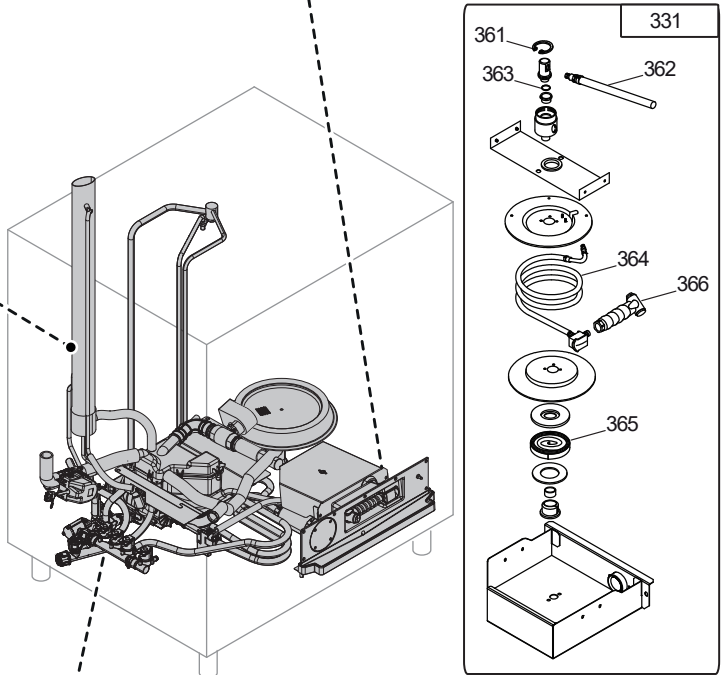

22 = 20 grids G21/1

_____ COE = Combi Oven Electric

SKYLINE								
Pos	Spare part Code	Factory code	Descrizione	Description	V	W & T	S	Ref./Notes
100	0CK103	503404P02	FIANCO SINISTRO 6 1/1	LEFT PANEL 6 1/1				6 GN 1/1
100	0CK102	503404Q02	FIANCO SINISTRO 10 1/1	LEFT PANEL 10 1/1				10 GN 1/1
100	0CK104	503405A02	FIANCO SINISTRO 6 2/1	LEFT PANEL 6 2/1				6 GN 2/1
100	0CK227	503405B02	FIANCO SINISTRO 10 2/1	LEFT PANEL 10 2/1				10 GN 2/1
101	0CK293	503404R03	SCHIENALE FORNO 6 1/1	BACK PANEL 6 1/1				6 GN 1/1
101	0CK294	503404S03	SCHIENALE FORNO 10 1/1	BACK PANEL 10 1/1				10 GN 1/1
101	0CK295	503405603	SCHIENALE FORNO 6 2/1	BACK PANEL 6 2/1				6 GN 2/1
101	0CK296	503405703	SCHIENALE FORNO 10 2/1	BACK PANEL 10 2/1				10 GN 2/1
102	0CK230	503404C03	COPERCHIO FORNO 6-10 1/1	TOP PANEL 6-10 1/1				6-10 GN 1/1
102	0CK229	503405D02	COPERCHIO FORNO 6-10 2/1	TOP PANEL 6-10 2/1				6-10 GN 2/1
103	0C4234	806847803	CERNIERA SUPERIORE	UPPER HINGE	X	X		RIGHT HINGED
103	*	80540DX00	CERNIERA SUPERIORE PORTA REV	UPPER HINGE FOR REVERSE DOOR	X	X		LEFT HINGED
104	0CK071	543401S02	AMMORTIZZATORE VETRO INTERNO	INNER GLASS DUMPER		X		
105	0CK319	830409802	MANIGLIA PORTA	DOOR HANDLE	X			ZANUSSI
106	0CK148	50440CX02	MOLLA FERMAVETRO	INNER GLASS STOPPER		X		
107	0C4092	806859903	NASELLO CHIUSURA 1-STEP	SINGLE STEP DOOR LATCH	X	X		
108	0CK086	510400101	CERNIERA INFERIORE PORTA	LOWER HINGE	X	X		RIGHT HINGED
108	*	800401Y00	CERNIERA INFERIORE PORTA REV	LOWER HINGE FOR REVERSE DOOR	X	X		LEFT HINGED
109	0CK158	511400N01	POSIZIONAT. INF.CON FERMO-PORTA	DOOR POSITIONER WITH STOPPER		X		RIGHT HINGED
109	0CK354	511400R00	POSIZIONAT. INF.CON FERMO-PORTA	DOOR POSITIONER WITH STOPPER		X		LEFT HINGED
110	0CK160	541401R00	PROTEZIONE CAVETTI LED	LED WIRING PROTECTION		X		
111	0CK143	835403C00	MECCANISMO CHIUSURA PORTA	CLOSING MECHANISM	X			
112	0CK297	548401U02	MANIGLIA PORTA	DOOR HANDLE	X			ELECTROLUX
113	0CK205	549400W01	VASCHETTA GN 1/1	FRONT DRIP TRAY GN 1/1		X		GN 1/1
113	0CK204	549400X01	VASCHETTA GN 2/1	FRONT DRIP TRAY GN 2/1		X		GN 2/1
114	0CK239	879402801	ASSIEME VETRO INTERNO 6 1/1	INNER GLASS ASSEMBLY 6 1/1	X	X		6 GN 1/1
114	0CK081	879402901	ASSIEME VETRO INTERNO 10 1/1	INNER GLASS ASSEMBLY 10 1/1	X	X		10 GN 1/1
114	0CK238	879402A01	ASSIEME VETRO INTERNO 6 2/1	INNER GLASS ASSEMBLY 6 2/1	X	X		6 GN 2/1
114	0CK240	879402B01	ASSIEME VETRO INTERNO 10 2/1	INNER GLASS ASSEMBLY 10 2/1	X	X		10 GN 2/1
115	0CK222	543401V01	GUARNIZIONE CELLA-PORTA 6 1/1	DOOR GASKET 6 1/1	X	X		6 GN 1/1
115	0CK120	543401X01	GUARNIZIONE CELLA-PORTA 10 1/1	DOOR GASKET 10 1/1	X	X		10 GN 1/1
115	0CK121	543401W01	GUARNIZIONE CELLA-PORTA 6 2/1	DOOR GASKET 6 2/1	X	X		6 GN 2/1
115	0CK223	543401Y01	GUARNIZIONE CELLA-PORTA 10 2/1	DOOR GASKET 10 2/1	X	X		10 GN 2/1
116	0CK171	83040BW02	SPILLONE MULTIPOINT 10 1/1 – 10 2/1	FOOD PROBE MULTIPOINT 10 1/1 – 10 2/1		X		10 grids
116	0CK172	83040CX01	SPILLONE MULTIPOINT 6 1/1 – 6 2/1	FOOD PROBE MULTIPOINT 6 1/1 – 6 2/1		X		6 grids
116	0CK173	83040BV01	SPILLONE SINGLE POINT 10 1/1 – 10 2/1	FOOD PROBE SINGLE POINT 10 1/1 – 10 2/1		X		10 grids
116	0CK174	83040CY01	SPILLONE SINGLE POINT 6 1/1 – 6 2/1	FOOD PROBE SINGLE POINT 6 1/1 – 6 2/1		X		6 grids
117	0CK176	503407300	SUPPORTO FILTRO	FILTER SUPPORT				
118	0CK226	549400U02	FILTRO ARIA	AIR FILTER		X		
119	0CK154	875403K00	PIEDE DI SERVIZIO INOX	SERVICE FOOT INOX				
120	0CK076	870401W03	ASSIEME PORTATEGLIE 6 1/1	TRAY RACK 6 1/1				6 GN 1/1
120	0CK241	870401Y03	ASSIEME PORTATEGLIE 10 1/1	TRAY RACK 10 1/1				10 GN 1/1
120	0CK078	870401X03	ASSIEME PORTATEGLIE 6 2/1	TRAY RACK 6 2/1				6 GN 2/1
120	0CK077	870401Z03	ASSIEME PORTATEGLIE 10 2/1	TRAY RACK 10 2/1				10 GN 2/1
120	*	875404P01	ASSIEME PORTATEGLIE 6 1/1	TRAY RACK 6 1/1				6 GN 1/1 BAKERY
121	0CK331	548402700	COPERCHIETTO MANIGLIA ELUX	ELUX HANDLE COVER		X		ELECTROLUX
122	0CK220	500406801	MOLLETTA FERMATEGLIE	SPRING STOPPER		X		