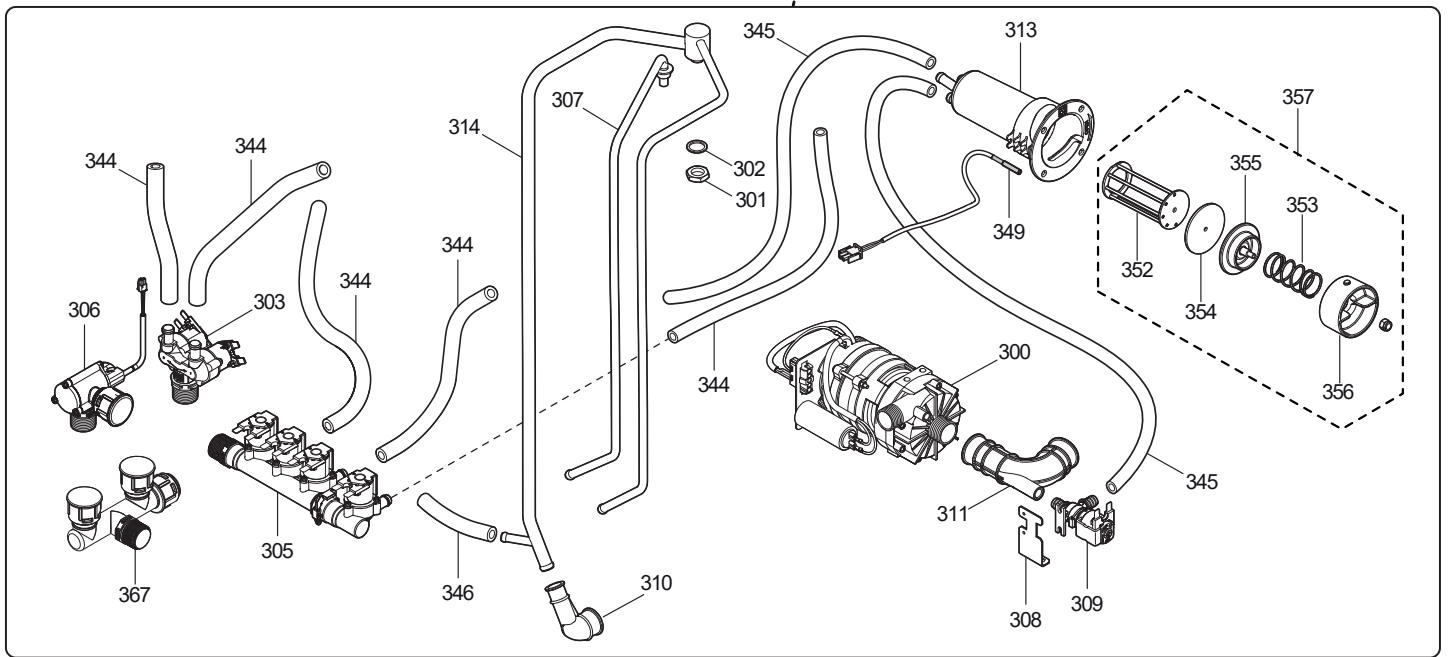

22 = 20 grids G21/1

_____ COE = Combi Oven Electric

SKYLINE								
Pos	Spare part Code	Factory code	Descrizione	Description	V	W & T	S	Ref./Notes
100	0CK103	503404P02	FIANCO SINISTRO 6 1/1	LEFT PANEL 6 1/1				6 GN 1/1
100	0CK102	503404Q02	FIANCO SINISTRO 10 1/1	LEFT PANEL 10 1/1				10 GN 1/1
100	0CK104	503405A02	FIANCO SINISTRO 6 2/1	LEFT PANEL 6 2/1				6 GN 2/1
100	0CK227	503405B02	FIANCO SINISTRO 10 2/1	LEFT PANEL 10 2/1				10 GN 2/1
101	0CK293	503404R03	SCHIENALE FORNO 6 1/1	BACK PANEL 6 1/1				6 GN 1/1
101	0CK294	503404S03	SCHIENALE FORNO 10 1/1	BACK PANEL 10 1/1				10 GN 1/1
101	0CK295	503405603	SCHIENALE FORNO 6 2/1	BACK PANEL 6 2/1				6 GN 2/1
101	0CK296	503405703	SCHIENALE FORNO 10 2/1	BACK PANEL 10 2/1				10 GN 2/1
102	0CK230	503404C03	COPERCHIO FORNO 6-10 1/1	TOP PANEL 6-10 1/1				6-10 GN 1/1
102	0CK229	503405D02	COPERCHIO FORNO 6-10 2/1	TOP PANEL 6-10 2/1				6-10 GN 2/1
103	0C4234	806847803	CERNIERA SUPERIORE	UPPER HINGE	X	X		RIGHT HINGED
103	*	80540DX00	CERNIERA SUPERIORE PORTA REV	UPPER HINGE FOR REVERSE DOOR	X	X		LEFT HINGED
104	0CK071	543401S02	AMMORTIZZATORE VETRO INTERNO	INNER GLASS DUMPER		X		
105	0CK319	830409802	MANIGLIA PORTA	DOOR HANDLE	X			ZANUSSI
106	0CK148	50440CX02	MOLLA FERMAVETRO	INNER GLASS STOPPER		X		
107	0C4092	806859903	NASELLO CHIUSURA 1-STEP	SINGLE STEP DOOR LATCH	X	X		
108	0CK086	510400101	CERNIERA INFERIORE PORTA	LOWER HINGE	X	X		RIGHT HINGED
108	*	800401Y00	CERNIERA INFERIORE PORTA REV	LOWER HINGE FOR REVERSE DOOR	X	X		LEFT HINGED
109	0CK158	511400N01	POSIZIONAT. INF.CON FERMO-PORTA	DOOR POSITIONER WITH STOPPER		X		RIGHT HINGED
109	0CK354	511400R00	POSIZIONAT. INF.CON FERMO-PORTA	DOOR POSITIONER WITH STOPPER		X		LEFT HINGED
110	0CK160	541401R00	PROTEZIONE CAVETTI LED	LED WIRING PROTECTION		X		
111	0CK143	835403C00	MECCANISMO CHIUSURA PORTA	CLOSING MECHANISM	X			
112	0CK297	548401U02	MANIGLIA PORTA	DOOR HANDLE	X			ELECTROLUX
113	0CK205	549400W01	VASCHETTA GN 1/1	FRONT DRIP TRAY GN 1/1		X		GN 1/1
113	0CK204	549400X01	VASCHETTA GN 2/1	FRONT DRIP TRAY GN 2/1		X		GN 2/1
114	0CK239	879402801	ASSIEME VETRO INTERNO 6 1/1	INNER GLASS ASSEMBLY 6 1/1	X	X		6 GN 1/1
114	0CK081	879402901	ASSIEME VETRO INTERNO 10 1/1	INNER GLASS ASSEMBLY 10 1/1	X	X		10 GN 1/1
114	0CK238	879402A01	ASSIEME VETRO INTERNO 6 2/1	INNER GLASS ASSEMBLY 6 2/1	X	X		6 GN 2/1
114	0CK240	879402B01	ASSIEME VETRO INTERNO 10 2/1	INNER GLASS ASSEMBLY 10 2/1	X	X		10 GN 2/1
115	0CK222	543401V01	GUARNIZIONE CELLA-PORTA 6 1/1	DOOR GASKET 6 1/1	X	X		6 GN 1/1
115	0CK120	543401X01	GUARNIZIONE CELLA-PORTA 10 1/1	DOOR GASKET 10 1/1	X	X		10 GN 1/1
115	0CK121	543401W01	GUARNIZIONE CELLA-PORTA 6 2/1	DOOR GASKET 6 2/1	X	X		6 GN 2/1
115	0CK223	543401Y01	GUARNIZIONE CELLA-PORTA 10 2/1	DOOR GASKET 10 2/1	X	X		10 GN 2/1
116	0CK171	83040BW02	SPILLONE MULTIPOINT 10 1/1 – 10 2/1	FOOD PROBE MULTIPOINT 10 1/1 – 10 2/1		X		10 grids
116	0CK172	83040CX01	SPILLONE MULTIPOINT 6 1/1 – 6 2/1	FOOD PROBE MULTIPOINT 6 1/1 – 6 2/1		X		6 grids
116	0CK173	83040BV01	SPILLONE SINGLE POINT 10 1/1 – 10 2/1	FOOD PROBE SINGLE POINT 10 1/1 – 10 2/1		X		10 grids
116	0CK174	83040CY01	SPILLONE SINGLE POINT 6 1/1 – 6 2/1	FOOD PROBE SINGLE POINT 6 1/1 – 6 2/1		X		6 grids
117	0CK176	503407300	SUPPORTO FILTRO	FILTER SUPPORT				
118	0CK226	549400U02	FILTRO ARIA	AIR FILTER		X		
119	0CK154	875403K00	PIEDE DI SERVIZIO INOX	SERVICE FOOT INOX				
120	0CK076	870401W03	ASSIEME PORTATEGLIE 6 1/1	TRAY RACK 6 1/1				6 GN 1/1
120	0CK241	870401Y03	ASSIEME PORTATEGLIE 10 1/1	TRAY RACK 10 1/1				10 GN 1/1
120	0CK078	870401X03	ASSIEME PORTATEGLIE 6 2/1	TRAY RACK 6 2/1				6 GN 2/1
120	0CK077	870401Z03	ASSIEME PORTATEGLIE 10 2/1	TRAY RACK 10 2/1				10 GN 2/1
120	*	875404P01	ASSIEME PORTATEGLIE 6 1/1	TRAY RACK 6 1/1				6 GN 1/1 BAKERY
121	0CK331	548402700	COPERCHIETTO MANIGLIA ELUX	ELUX HANDLE COVER		X		ELECTROLUX
122	0CK220	500406801	MOLLETTA FERMATEGLIE	SPRING STOPPER		X		