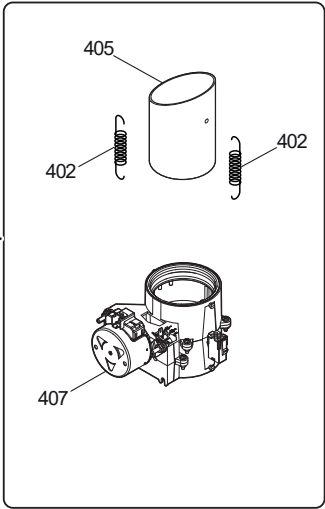

22 = 20 grids G21/1

_____ COE = Combi Oven Electric

SKYLINE								
Pos	Spare part Code	Factory code	Descrizione	Description	V	W & T	S	Ref./Notes
100	0CK103	503404P02	FIANCO SINISTRO 6 1/1	LEFT PANEL 6 1/1				6 GN 1/1
100	0CK102	503404Q02	FIANCO SINISTRO 10 1/1	LEFT PANEL 10 1/1				10 GN 1/1
100	0CK104	503405A02	FIANCO SINISTRO 6 2/1	LEFT PANEL 6 2/1				6 GN 2/1
100	0CK227	503405B02	FIANCO SINISTRO 10 2/1	LEFT PANEL 10 2/1				10 GN 2/1
101	0CK293	503404R03	SCHIENALE FORNO 6 1/1	BACK PANEL 6 1/1				6 GN 1/1
101	0CK294	503404S03	SCHIENALE FORNO 10 1/1	BACK PANEL 10 1/1				10 GN 1/1
101	0CK295	503405603	SCHIENALE FORNO 6 2/1	BACK PANEL 6 2/1				6 GN 2/1
101	0CK296	503405703	SCHIENALE FORNO 10 2/1	BACK PANEL 10 2/1				10 GN 2/1
102	0CK230	503404C03	COPERCHIO FORNO 6-10 1/1	TOP PANEL 6-10 1/1				6-10 GN 1/1
102	0CK229	503405D02	COPERCHIO FORNO 6-10 2/1	TOP PANEL 6-10 2/1				6-10 GN 2/1
103	0C4234	806847803	CERNIERA SUPERIORE	UPPER HINGE	X	X		RIGHT HINGED
103	*	80540DX00	CERNIERA SUPERIORE PORTA REV	UPPER HINGE FOR REVERSE DOOR	X	X		LEFT HINGED
104	0CK071	543401S02	AMMORTIZZATORE VETRO INTERNO	INNER GLASS DUMPER		X		
105	0CK319	830409802	MANIGLIA PORTA	DOOR HANDLE	X			ZANUSSI
106	0CK148	50440CX02	MOLLA FERMAVETRO	INNER GLASS STOPPER		X		
107	0C4092	806859903	NASELLO CHIUSURA 1-STEP	SINGLE STEP DOOR LATCH	X	X		
108	0CK086	510400101	CERNIERA INFERIORE PORTA	LOWER HINGE	X	X		RIGHT HINGED
108	*	800401Y00	CERNIERA INFERIORE PORTA REV	LOWER HINGE FOR REVERSE DOOR	X	X		LEFT HINGED
109	0CK158	511400N01	POSIZIONAT. INF.CON FERMO-PORTA	DOOR POSITIONER WITH STOPPER		X		RIGHT HINGED
109	0CK354	511400R00	POSIZIONAT. INF.CON FERMO-PORTA	DOOR POSITIONER WITH STOPPER		X		LEFT HINGED
110	0CK160	541401R00	PROTEZIONE CAVETTI LED	LED WIRING PROTECTION		X		
111	0CK143	835403C00	MECCANISMO CHIUSURA PORTA	CLOSING MECHANISM	X			
112	0CK297	548401U02	MANIGLIA PORTA	DOOR HANDLE	X			ELECTROLUX
113	0CK205	549400W01	VASCHETTA GN 1/1	FRONT DRIP TRAY GN 1/1		X		GN 1/1
113	0CK204	549400X01	VASCHETTA GN 2/1	FRONT DRIP TRAY GN 2/1		X		GN 2/1
114	0CK239	879402801	ASSIEME VETRO INTERNO 6 1/1	INNER GLASS ASSEMBLY 6 1/1	X	X		6 GN 1/1
114	0CK081	879402901	ASSIEME VETRO INTERNO 10 1/1	INNER GLASS ASSEMBLY 10 1/1	X	X		10 GN 1/1
114	0CK238	879402A01	ASSIEME VETRO INTERNO 6 2/1	INNER GLASS ASSEMBLY 6 2/1	X	X		6 GN 2/1
114	0CK240	879402B01	ASSIEME VETRO INTERNO 10 2/1	INNER GLASS ASSEMBLY 10 2/1	X	X		10 GN 2/1
115	0CK222	543401V01	GUARNIZIONE CELLA-PORTA 6 1/1	DOOR GASKET 6 1/1	X	X		6 GN 1/1
115	0CK120	543401X01	GUARNIZIONE CELLA-PORTA 10 1/1	DOOR GASKET 10 1/1	X	X		10 GN 1/1
115	0CK121	543401W01	GUARNIZIONE CELLA-PORTA 6 2/1	DOOR GASKET 6 2/1	X	X		6 GN 2/1
115	0CK223	543401Y01	GUARNIZIONE CELLA-PORTA 10 2/1	DOOR GASKET 10 2/1	X	X		10 GN 2/1
116	0CK171	83040BW02	SPILLONE MULTIPOINT 10 1/1 – 10 2/1	FOOD PROBE MULTIPOINT 10 1/1 – 10 2/1		X		10 grids
116	0CK172	83040CX01	SPILLONE MULTIPOINT 6 1/1 – 6 2/1	FOOD PROBE MULTIPOINT 6 1/1 – 6 2/1		X		6 grids
116	0CK173	83040BV01	SPILLONE SINGLE POINT 10 1/1 – 10 2/1	FOOD PROBE SINGLE POINT 10 1/1 – 10 2/1		X		10 grids
116	0CK174	83040CY01	SPILLONE SINGLE POINT 6 1/1 – 6 2/1	FOOD PROBE SINGLE POINT 6 1/1 – 6 2/1		X		6 grids
117	0CK176	503407300	SUPPORTO FILTRO	FILTER SUPPORT				
118	0CK226	549400U02	FILTRO ARIA	AIR FILTER		X		
119	0CK154	875403K00	PIEDE DI SERVIZIO INOX	SERVICE FOOT INOX				
120	0CK076	870401W03	ASSIEME PORTATEGLIE 6 1/1	TRAY RACK 6 1/1				6 GN 1/1
120	0CK241	870401Y03	ASSIEME PORTATEGLIE 10 1/1	TRAY RACK 10 1/1				10 GN 1/1
120	0CK078	870401X03	ASSIEME PORTATEGLIE 6 2/1	TRAY RACK 6 2/1				6 GN 2/1
120	0CK077	870401Z03	ASSIEME PORTATEGLIE 10 2/1	TRAY RACK 10 2/1				10 GN 2/1
120	*	875404P01	ASSIEME PORTATEGLIE 6 1/1	TRAY RACK 6 1/1				6 GN 1/1 BAKERY
121	0CK331	548402700	COPERCHIETTO MANIGLIA ELUX	ELUX HANDLE COVER		X		ELECTROLUX
122	0CK220	500406801	MOLLETTA FERMATEGLIE	SPRING STOPPER		X		