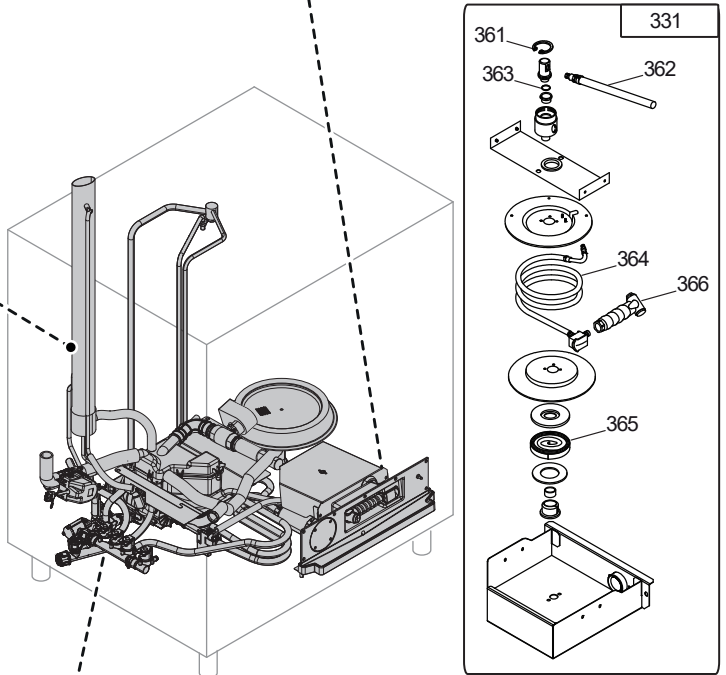

22 = 20 grids G21/1

_____ COE = Combi Oven Electric

SKYLINE								
Pos	Spare part Code	Factory code	Descrizione	Description	V	W & T	S	Ref./Notes
100	0CK103	503404P02	FIANCO SINISTRO 6 1/1	LEFT PANEL 6 1/1				6 GN 1/1
100	0CK102	503404Q02	FIANCO SINISTRO 10 1/1	LEFT PANEL 10 1/1				10 GN 1/1
100	0CK104	503405A02	FIANCO SINISTRO 6 2/1	LEFT PANEL 6 2/1				6 GN 2/1
100	0CK227	503405B02	FIANCO SINISTRO 10 2/1	LEFT PANEL 10 2/1				10 GN 2/1
101	0CK293	503404R03	SCHIENALE FORNO 6 1/1	BACK PANEL 6 1/1				6 GN 1/1
101	0CK294	503404S03	SCHIENALE FORNO 10 1/1	BACK PANEL 10 1/1				10 GN 1/1
101	0CK295	503405603	SCHIENALE FORNO 6 2/1	BACK PANEL 6 2/1				6 GN 2/1
101	0CK296	503405703	SCHIENALE FORNO 10 2/1	BACK PANEL 10 2/1				10 GN 2/1
102	0CK230	503404C03	COPERCHIO FORNO 6-10 1/1	TOP PANEL 6-10 1/1				6-10 GN 1/1
102	0CK229	503405D02	COPERCHIO FORNO 6-10 2/1	TOP PANEL 6-10 2/1				6-10 GN 2/1
103	0C4234	806847803	CERNIERA SUPERIORE	UPPER HINGE	X	X		RIGHT HINGED
103	*	80540DX00	CERNIERA SUPERIORE PORTA REV	UPPER HINGE FOR REVERSE DOOR	X	X		LEFT HINGED
104	0CK071	543401S02	AMMORTIZZATORE VETRO INTERNO	INNER GLASS DUMPER		X		
105	0CK319	830409802	MANIGLIA PORTA	DOOR HANDLE	X			ZANUSSI
106	0CK148	50440CX02	MOLLA FERMAVETRO	INNER GLASS STOPPER		X		
107	0C4092	806859903	NASELLO CHIUSURA 1-STEP	SINGLE STEP DOOR LATCH	X	X		
108	0CK086	510400101	CERNIERA INFERIORE PORTA	LOWER HINGE	X	X		RIGHT HINGED
108	*	800401Y00	CERNIERA INFERIORE PORTA REV	LOWER HINGE FOR REVERSE DOOR	X	X		LEFT HINGED
109	0CK158	511400N01	POSIZIONAT. INF.CON FERMO-PORTA	DOOR POSITIONER WITH STOPPER		X		RIGHT HINGED
109	0CK354	511400R00	POSIZIONAT. INF.CON FERMO-PORTA	DOOR POSITIONER WITH STOPPER		X		LEFT HINGED
110	0CK160	541401R00	PROTEZIONE CAVETTI LED	LED WIRING PROTECTION		X		
111	0CK143	835403C00	MECCANISMO CHIUSURA PORTA	CLOSING MECHANISM	X			
112	0CK297	548401U02	MANIGLIA PORTA	DOOR HANDLE	X			ELECTROLUX
113	0CK205	549400W01	VASCHETTA GN 1/1	FRONT DRIP TRAY GN 1/1		X		GN 1/1
113	0CK204	549400X01	VASCHETTA GN 2/1	FRONT DRIP TRAY GN 2/1		X		GN 2/1
114	0CK239	879402801	ASSIEME VETRO INTERNO 6 1/1	INNER GLASS ASSEMBLY 6 1/1	X	X		6 GN 1/1
114	0CK081	879402901	ASSIEME VETRO INTERNO 10 1/1	INNER GLASS ASSEMBLY 10 1/1	X	X		10 GN 1/1
114	0CK238	879402A01	ASSIEME VETRO INTERNO 6 2/1	INNER GLASS ASSEMBLY 6 2/1	X	X		6 GN 2/1
114	0CK240	879402B01	ASSIEME VETRO INTERNO 10 2/1	INNER GLASS ASSEMBLY 10 2/1	X	X		10 GN 2/1
115	0CK222	543401V01	GUARNIZIONE CELLA-PORTA 6 1/1	DOOR GASKET 6 1/1	X	X		6 GN 1/1
115	0CK120	543401X01	GUARNIZIONE CELLA-PORTA 10 1/1	DOOR GASKET 10 1/1	X	X		10 GN 1/1
115	0CK121	543401W01	GUARNIZIONE CELLA-PORTA 6 2/1	DOOR GASKET 6 2/1	X	X		6 GN 2/1
115	0CK223	543401Y01	GUARNIZIONE CELLA-PORTA 10 2/1	DOOR GASKET 10 2/1	X	X		10 GN 2/1
116	0CK171	83040BW02	SPILLONE MULTIPOINT 10 1/1 – 10 2/1	FOOD PROBE MULTIPOINT 10 1/1 – 10 2/1		X		10 grids
116	0CK172	83040CX01	SPILLONE MULTIPOINT 6 1/1 – 6 2/1	FOOD PROBE MULTIPOINT 6 1/1 – 6 2/1		X		6 grids
116	0CK173	83040BV01	SPILLONE SINGLE POINT 10 1/1 – 10 2/1	FOOD PROBE SINGLE POINT 10 1/1 – 10 2/1		X		10 grids
116	0CK174	83040CY01	SPILLONE SINGLE POINT 6 1/1 – 6 2/1	FOOD PROBE SINGLE POINT 6 1/1 – 6 2/1		X		6 grids
117	0CK176	503407300	SUPPORTO FILTRO	FILTER SUPPORT				
118	0CK226	549400U02	FILTRO ARIA	AIR FILTER		X		
119	0CK154	875403K00	PIEDE DI SERVIZIO INOX	SERVICE FOOT INOX				
120	0CK076	870401W03	ASSIEME PORTATEGLIE 6 1/1	TRAY RACK 6 1/1				6 GN 1/1
120	0CK241	870401Y03	ASSIEME PORTATEGLIE 10 1/1	TRAY RACK 10 1/1				10 GN 1/1
120	0CK078	870401X03	ASSIEME PORTATEGLIE 6 2/1	TRAY RACK 6 2/1				6 GN 2/1
120	0CK077	870401Z03	ASSIEME PORTATEGLIE 10 2/1	TRAY RACK 10 2/1				10 GN 2/1
120	*	875404P01	ASSIEME PORTATEGLIE 6 1/1	TRAY RACK 6 1/1				6 GN 1/1 BAKERY
121	0CK331	548402700	COPERCHIETTO MANIGLIA ELUX	ELUX HANDLE COVER		X		ELECTROLUX
122	0CK220	500406801	MOLLETTA FERMATEGLIE	SPRING STOPPER		X		