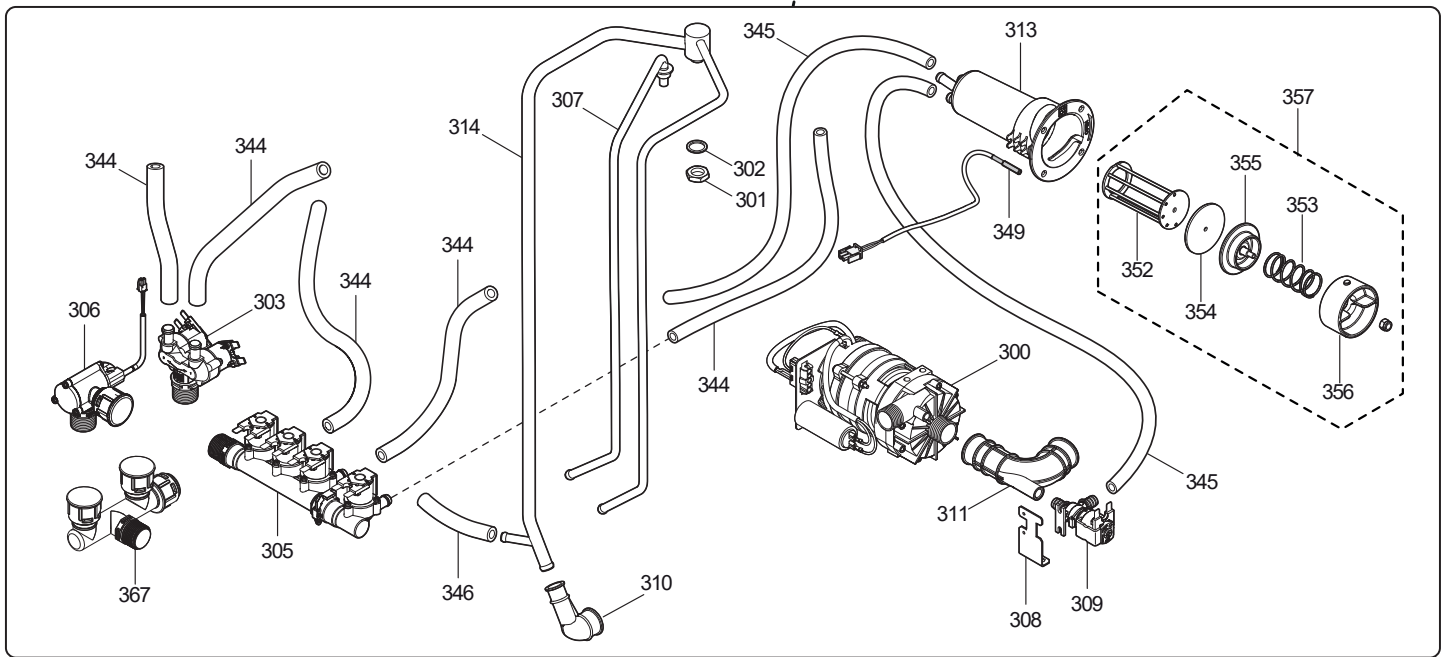

22 = 20 grids G21/1

_____ COE = Combi Oven Electric

SKYLINE								
Pos	Spare part Code	Factory code	Descrizione	Description	V	W & T	S	Ref./Notes
100	0CK103	503404P02	FIANCO SINISTRO 6 1/1	LEFT PANEL 6 1/1				6 GN 1/1
100	0CK102	503404Q02	FIANCO SINISTRO 10 1/1	LEFT PANEL 10 1/1				10 GN 1/1
100	0CK104	503405A02	FIANCO SINISTRO 6 2/1	LEFT PANEL 6 2/1				6 GN 2/1
100	0CK227	503405B02	FIANCO SINISTRO 10 2/1	LEFT PANEL 10 2/1				10 GN 2/1
101	0CK293	503404R03	SCHIENALE FORNO 6 1/1	BACK PANEL 6 1/1				6 GN 1/1
101	0CK294	503404S03	SCHIENALE FORNO 10 1/1	BACK PANEL 10 1/1				10 GN 1/1
101	0CK295	503405603	SCHIENALE FORNO 6 2/1	BACK PANEL 6 2/1				6 GN 2/1
101	0CK296	503405703	SCHIENALE FORNO 10 2/1	BACK PANEL 10 2/1				10 GN 2/1
102	0CK230	503404C03	COPERCHIO FORNO 6-10 1/1	TOP PANEL 6-10 1/1				6-10 GN 1/1
102	0CK229	503405D02	COPERCHIO FORNO 6-10 2/1	TOP PANEL 6-10 2/1				6-10 GN 2/1
103	0C4234	806847803	CERNIERA SUPERIORE	UPPER HINGE	X	X		RIGHT HINGED
103	*	80540DX00	CERNIERA SUPERIORE PORTA REV	UPPER HINGE FOR REVERSE DOOR	X	X		LEFT HINGED
104	0CK071	543401S02	AMMORTIZZATORE VETRO INTERNO	INNER GLASS DUMPER		X		
105	0CK319	830409802	MANIGLIA PORTA	DOOR HANDLE	X			ZANUSSI
106	0CK148	50440CX02	MOLLA FERMAVETRO	INNER GLASS STOPPER		X		
107	0C4092	806859903	NASELLO CHIUSURA 1-STEP	SINGLE STEP DOOR LATCH	X	X		
108	0CK086	510400101	CERNIERA INFERIORE PORTA	LOWER HINGE	X	X		RIGHT HINGED
108	*	800401Y00	CERNIERA INFERIORE PORTA REV	LOWER HINGE FOR REVERSE DOOR	X	X		LEFT HINGED
109	0CK158	511400N01	POSIZIONAT. INF.CON FERMO-PORTA	DOOR POSITIONER WITH STOPPER		X		RIGHT HINGED
109	0CK354	511400R00	POSIZIONAT. INF.CON FERMO-PORTA	DOOR POSITIONER WITH STOPPER		X		LEFT HINGED
110	0CK160	541401R00	PROTEZIONE CAVETTI LED	LED WIRING PROTECTION		X		
111	0CK143	835403C00	MECCANISMO CHIUSURA PORTA	CLOSING MECHANISM	X			
112	0CK297	548401U02	MANIGLIA PORTA	DOOR HANDLE	X			ELECTROLUX
113	0CK205	549400W01	VASCHETTA GN 1/1	FRONT DRIP TRAY GN 1/1		X		GN 1/1
113	0CK204	549400X01	VASCHETTA GN 2/1	FRONT DRIP TRAY GN 2/1		X		GN 2/1
114	0CK239	879402801	ASSIEME VETRO INTERNO 6 1/1	INNER GLASS ASSEMBLY 6 1/1	X	X		6 GN 1/1
114	0CK081	879402901	ASSIEME VETRO INTERNO 10 1/1	INNER GLASS ASSEMBLY 10 1/1	X	X		10 GN 1/1
114	0CK238	879402A01	ASSIEME VETRO INTERNO 6 2/1	INNER GLASS ASSEMBLY 6 2/1	X	X		6 GN 2/1
114	0CK240	879402B01	ASSIEME VETRO INTERNO 10 2/1	INNER GLASS ASSEMBLY 10 2/1	X	X		10 GN 2/1
115	0CK222	543401V01	GUARNIZIONE CELLA-PORTA 6 1/1	DOOR GASKET 6 1/1	X	X		6 GN 1/1
115	0CK120	543401X01	GUARNIZIONE CELLA-PORTA 10 1/1	DOOR GASKET 10 1/1	X	X		10 GN 1/1
115	0CK121	543401W01	GUARNIZIONE CELLA-PORTA 6 2/1	DOOR GASKET 6 2/1	X	X		6 GN 2/1
115	0CK223	543401Y01	GUARNIZIONE CELLA-PORTA 10 2/1	DOOR GASKET 10 2/1	X	X		10 GN 2/1
116	0CK171	83040BW02	SPILLONE MULTIPOINT 10 1/1 – 10 2/1	FOOD PROBE MULTIPOINT 10 1/1 – 10 2/1		X		10 grids
116	0CK172	83040CX01	SPILLONE MULTIPOINT 6 1/1 – 6 2/1	FOOD PROBE MULTIPOINT 6 1/1 – 6 2/1		X		6 grids
116	0CK173	83040BV01	SPILLONE SINGLE POINT 10 1/1 – 10 2/1	FOOD PROBE SINGLE POINT 10 1/1 – 10 2/1		X		10 grids
116	0CK174	83040CY01	SPILLONE SINGLE POINT 6 1/1 – 6 2/1	FOOD PROBE SINGLE POINT 6 1/1 – 6 2/1		X		6 grids
117	0CK176	503407300	SUPPORTO FILTRO	FILTER SUPPORT				
118	0CK226	549400U02	FILTRO ARIA	AIR FILTER		X		
119	0CK154	875403K00	PIEDE DI SERVIZIO INOX	SERVICE FOOT INOX				
120	0CK076	870401W03	ASSIEME PORTATEGLIE 6 1/1	TRAY RACK 6 1/1				6 GN 1/1
120	0CK241	870401Y03	ASSIEME PORTATEGLIE 10 1/1	TRAY RACK 10 1/1				10 GN 1/1
120	0CK078	870401X03	ASSIEME PORTATEGLIE 6 2/1	TRAY RACK 6 2/1				6 GN 2/1
120	0CK077	870401Z03	ASSIEME PORTATEGLIE 10 2/1	TRAY RACK 10 2/1				10 GN 2/1
120	*	875404P01	ASSIEME PORTATEGLIE 6 1/1	TRAY RACK 6 1/1				6 GN 1/1 BAKERY
121	0CK331	548402700	COPERCHIETTO MANIGLIA ELUX	ELUX HANDLE COVER		X		ELECTROLUX
122	0CK220	500406801	MOLLETTA FERMATEGLIE	SPRING STOPPER		X		