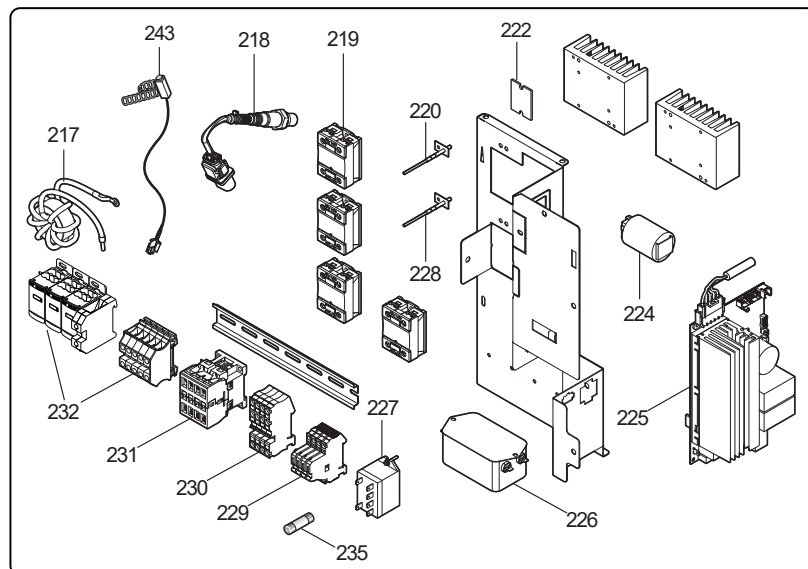

22 = 20 grids G21/1

_____ COE = Combi Oven Electric

SKYLINE								
Pos	Spare part Code	Factory code	Descrizione	Description	V	W & T	S	Ref./Notes
100	0CK103	503404P02	FIANCO SINISTRO 6 1/1	LEFT PANEL 6 1/1				6 GN 1/1
100	0CK102	503404Q02	FIANCO SINISTRO 10 1/1	LEFT PANEL 10 1/1				10 GN 1/1
100	0CK104	503405A02	FIANCO SINISTRO 6 2/1	LEFT PANEL 6 2/1				6 GN 2/1
100	0CK227	503405B02	FIANCO SINISTRO 10 2/1	LEFT PANEL 10 2/1				10 GN 2/1
101	0CK293	503404R03	SCHIENALE FORNO 6 1/1	BACK PANEL 6 1/1				6 GN 1/1
101	0CK294	503404S03	SCHIENALE FORNO 10 1/1	BACK PANEL 10 1/1				10 GN 1/1
101	0CK295	503405603	SCHIENALE FORNO 6 2/1	BACK PANEL 6 2/1				6 GN 2/1
101	0CK296	503405703	SCHIENALE FORNO 10 2/1	BACK PANEL 10 2/1				10 GN 2/1
102	0CK230	503404C03	COPERCHIO FORNO 6-10 1/1	TOP PANEL 6-10 1/1				6-10 GN 1/1
102	0CK229	503405D02	COPERCHIO FORNO 6-10 2/1	TOP PANEL 6-10 2/1				6-10 GN 2/1
103	0C4234	806847803	CERNIERA SUPERIORE	UPPER HINGE	X	X		RIGHT HINGED
103	*	80540DX00	CERNIERA SUPERIORE PORTA REV	UPPER HINGE FOR REVERSE DOOR	X	X		LEFT HINGED
104	0CK071	543401S02	AMMORTIZZATORE VETRO INTERNO	INNER GLASS DUMPER		X		
105	0CK319	830409802	MANIGLIA PORTA	DOOR HANDLE	X			ZANUSSI
106	0CK148	50440CX02	MOLLA FERMAVETRO	INNER GLASS STOPPER		X		
107	0C4092	806859903	NASELLO CHIUSURA 1-STEP	SINGLE STEP DOOR LATCH	X	X		
108	0CK086	510400101	CERNIERA INFERIORE PORTA	LOWER HINGE	X	X		RIGHT HINGED
108	*	800401Y00	CERNIERA INFERIORE PORTA REV	LOWER HINGE FOR REVERSE DOOR	X	X		LEFT HINGED
109	0CK158	511400N01	POSIZIONAT. INF.CON FERMO-PORTA	DOOR POSITIONER WITH STOPPER		X		RIGHT HINGED
109	0CK354	511400R00	POSIZIONAT. INF.CON FERMO-PORTA	DOOR POSITIONER WITH STOPPER		X		LEFT HINGED
110	0CK160	541401R00	PROTEZIONE CAVETTI LED	LED WIRING PROTECTION		X		
111	0CK143	835403C00	MECCANISMO CHIUSURA PORTA	CLOSING MECHANISM	X			
112	0CK297	548401U02	MANIGLIA PORTA	DOOR HANDLE	X			ELECTROLUX
113	0CK205	549400W01	VASCHETTA GN 1/1	FRONT DRIP TRAY GN 1/1		X		GN 1/1
113	0CK204	549400X01	VASCHETTA GN 2/1	FRONT DRIP TRAY GN 2/1		X		GN 2/1
114	0CK239	879402801	ASSIEME VETRO INTERNO 6 1/1	INNER GLASS ASSEMBLY 6 1/1	X	X		6 GN 1/1
114	0CK081	879402901	ASSIEME VETRO INTERNO 10 1/1	INNER GLASS ASSEMBLY 10 1/1	X	X		10 GN 1/1
114	0CK238	879402A01	ASSIEME VETRO INTERNO 6 2/1	INNER GLASS ASSEMBLY 6 2/1	X	X		6 GN 2/1
114	0CK240	879402B01	ASSIEME VETRO INTERNO 10 2/1	INNER GLASS ASSEMBLY 10 2/1	X	X		10 GN 2/1
115	0CK222	543401V01	GUARNIZIONE CELLA-PORTA 6 1/1	DOOR GASKET 6 1/1	X	X		6 GN 1/1
115	0CK120	543401X01	GUARNIZIONE CELLA-PORTA 10 1/1	DOOR GASKET 10 1/1	X	X		10 GN 1/1
115	0CK121	543401W01	GUARNIZIONE CELLA-PORTA 6 2/1	DOOR GASKET 6 2/1	X	X		6 GN 2/1
115	0CK223	543401Y01	GUARNIZIONE CELLA-PORTA 10 2/1	DOOR GASKET 10 2/1	X	X		10 GN 2/1
116	0CK171	83040BW02	SPILLONE MULTIPOINT 10 1/1 – 10 2/1	FOOD PROBE MULTIPOINT 10 1/1 – 10 2/1		X		10 grids
116	0CK172	83040CX01	SPILLONE MULTIPOINT 6 1/1 – 6 2/1	FOOD PROBE MULTIPOINT 6 1/1 – 6 2/1		X		6 grids
116	0CK173	83040BV01	SPILLONE SINGLE POINT 10 1/1 – 10 2/1	FOOD PROBE SINGLE POINT 10 1/1 – 10 2/1		X		10 grids
116	0CK174	83040CY01	SPILLONE SINGLE POINT 6 1/1 – 6 2/1	FOOD PROBE SINGLE POINT 6 1/1 – 6 2/1		X		6 grids
117	0CK176	503407300	SUPPORTO FILTRO	FILTER SUPPORT				
118	0CK226	549400U02	FILTRO ARIA	AIR FILTER		X		
119	0CK154	875403K00	PIEDE DI SERVIZIO INOX	SERVICE FOOT INOX				
120	0CK076	870401W03	ASSIEME PORTATEGLIE 6 1/1	TRAY RACK 6 1/1				6 GN 1/1
120	0CK241	870401Y03	ASSIEME PORTATEGLIE 10 1/1	TRAY RACK 10 1/1				10 GN 1/1
120	0CK078	870401X03	ASSIEME PORTATEGLIE 6 2/1	TRAY RACK 6 2/1				6 GN 2/1
120	0CK077	870401Z03	ASSIEME PORTATEGLIE 10 2/1	TRAY RACK 10 2/1				10 GN 2/1
120	*	875404P01	ASSIEME PORTATEGLIE 6 1/1	TRAY RACK 6 1/1				6 GN 1/1 BAKERY
121	0CK331	548402700	COPERCHIETTO MANIGLIA ELUX	ELUX HANDLE COVER		X		ELECTROLUX
122	0CK220	500406801	MOLLETTA FERMATEGLIE	SPRING STOPPER		X		