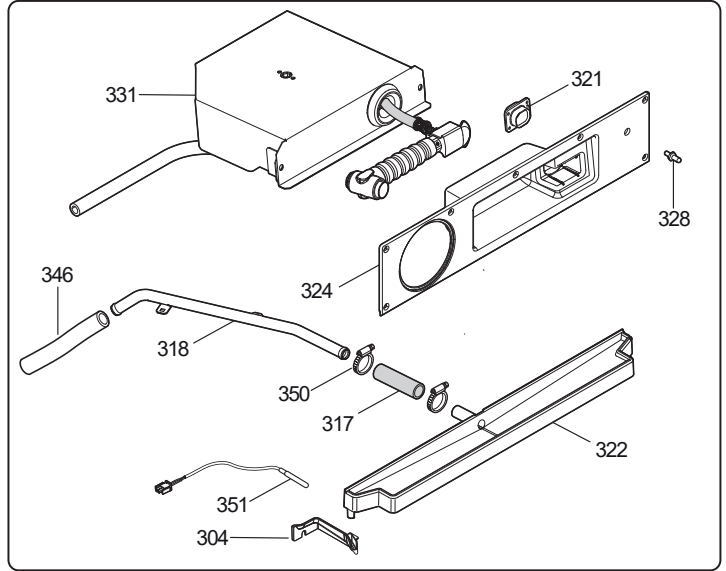

22 = 20 grids G21/1

_____ COE = Combi Oven Electric

SKYLINE								
Pos	Spare part Code	Factory code	Descrizione	Description	V	W & T	S	Ref./Notes
100	0CK103	503404P02	FIANCO SINISTRO 6 1/1	LEFT PANEL 6 1/1				6 GN 1/1
100	0CK102	503404Q02	FIANCO SINISTRO 10 1/1	LEFT PANEL 10 1/1				10 GN 1/1
100	0CK104	503405A02	FIANCO SINISTRO 6 2/1	LEFT PANEL 6 2/1				6 GN 2/1
100	0CK227	503405B02	FIANCO SINISTRO 10 2/1	LEFT PANEL 10 2/1				10 GN 2/1
101	0CK293	503404R03	SCHIENALE FORNO 6 1/1	BACK PANEL 6 1/1				6 GN 1/1
101	0CK294	503404S03	SCHIENALE FORNO 10 1/1	BACK PANEL 10 1/1				10 GN 1/1
101	0CK295	503405603	SCHIENALE FORNO 6 2/1	BACK PANEL 6 2/1				6 GN 2/1
101	0CK296	503405703	SCHIENALE FORNO 10 2/1	BACK PANEL 10 2/1				10 GN 2/1
102	0CK230	503404C03	COPERCHIO FORNO 6-10 1/1	TOP PANEL 6-10 1/1				6-10 GN 1/1
102	0CK229	503405D02	COPERCHIO FORNO 6-10 2/1	TOP PANEL 6-10 2/1				6-10 GN 2/1
103	0C4234	806847803	CERNIERA SUPERIORE	UPPER HINGE	X	X		RIGHT HINGED
103	*	80540DX00	CERNIERA SUPERIORE PORTA REV	UPPER HINGE FOR REVERSE DOOR	X	X		LEFT HINGED
104	0CK071	543401S02	AMMORTIZZATORE VETRO INTERNO	INNER GLASS DUMPER		X		
105	0CK319	830409802	MANIGLIA PORTA	DOOR HANDLE	X			ZANUSSI
106	0CK148	50440CX02	MOLLA FERMAVETRO	INNER GLASS STOPPER		X		
107	0C4092	806859903	NASELLO CHIUSURA 1-STEP	SINGLE STEP DOOR LATCH	X	X		
108	0CK086	510400101	CERNIERA INFERIORE PORTA	LOWER HINGE	X	X		RIGHT HINGED
108	*	800401Y00	CERNIERA INFERIORE PORTA REV	LOWER HINGE FOR REVERSE DOOR	X	X		LEFT HINGED
109	0CK158	511400N01	POSIZIONAT. INF.CON FERMO-PORTA	DOOR POSITIONER WITH STOPPER		X		RIGHT HINGED
109	0CK354	511400R00	POSIZIONAT. INF.CON FERMO-PORTA	DOOR POSITIONER WITH STOPPER		X		LEFT HINGED
110	0CK160	541401R00	PROTEZIONE CAVETTI LED	LED WIRING PROTECTION		X		
111	0CK143	835403C00	MECCANISMO CHIUSURA PORTA	CLOSING MECHANISM	X			
112	0CK297	548401U02	MANIGLIA PORTA	DOOR HANDLE	X			ELECTROLUX
113	0CK205	549400W01	VASCHETTA GN 1/1	FRONT DRIP TRAY GN 1/1		X		GN 1/1
113	0CK204	549400X01	VASCHETTA GN 2/1	FRONT DRIP TRAY GN 2/1		X		GN 2/1
114	0CK239	879402801	ASSIEME VETRO INTERNO 6 1/1	INNER GLASS ASSEMBLY 6 1/1	X	X		6 GN 1/1
114	0CK081	879402901	ASSIEME VETRO INTERNO 10 1/1	INNER GLASS ASSEMBLY 10 1/1	X	X		10 GN 1/1
114	0CK238	879402A01	ASSIEME VETRO INTERNO 6 2/1	INNER GLASS ASSEMBLY 6 2/1	X	X		6 GN 2/1
114	0CK240	879402B01	ASSIEME VETRO INTERNO 10 2/1	INNER GLASS ASSEMBLY 10 2/1	X	X		10 GN 2/1
115	0CK222	543401V01	GUARNIZIONE CELLA-PORTA 6 1/1	DOOR GASKET 6 1/1	X	X		6 GN 1/1
115	0CK120	543401X01	GUARNIZIONE CELLA-PORTA 10 1/1	DOOR GASKET 10 1/1	X	X		10 GN 1/1
115	0CK121	543401W01	GUARNIZIONE CELLA-PORTA 6 2/1	DOOR GASKET 6 2/1	X	X		6 GN 2/1
115	0CK223	543401Y01	GUARNIZIONE CELLA-PORTA 10 2/1	DOOR GASKET 10 2/1	X	X		10 GN 2/1
116	0CK171	83040BW02	SPILLONE MULTIPOINT 10 1/1 – 10 2/1	FOOD PROBE MULTIPOINT 10 1/1 – 10 2/1		X		10 grids
116	0CK172	83040CX01	SPILLONE MULTIPOINT 6 1/1 – 6 2/1	FOOD PROBE MULTIPOINT 6 1/1 – 6 2/1		X		6 grids
116	0CK173	83040BV01	SPILLONE SINGLE POINT 10 1/1 – 10 2/1	FOOD PROBE SINGLE POINT 10 1/1 – 10 2/1		X		10 grids
116	0CK174	83040CY01	SPILLONE SINGLE POINT 6 1/1 – 6 2/1	FOOD PROBE SINGLE POINT 6 1/1 – 6 2/1		X		6 grids
117	0CK176	503407300	SUPPORTO FILTRO	FILTER SUPPORT				
118	0CK226	549400U02	FILTRO ARIA	AIR FILTER		X		
119	0CK154	875403K00	PIEDE DI SERVIZIO INOX	SERVICE FOOT INOX				
120	0CK076	870401W03	ASSIEME PORTATEGLIE 6 1/1	TRAY RACK 6 1/1				6 GN 1/1
120	0CK241	870401Y03	ASSIEME PORTATEGLIE 10 1/1	TRAY RACK 10 1/1				10 GN 1/1
120	0CK078	870401X03	ASSIEME PORTATEGLIE 6 2/1	TRAY RACK 6 2/1				6 GN 2/1
120	0CK077	870401Z03	ASSIEME PORTATEGLIE 10 2/1	TRAY RACK 10 2/1				10 GN 2/1
120	*	875404P01	ASSIEME PORTATEGLIE 6 1/1	TRAY RACK 6 1/1				6 GN 1/1 BAKERY
121	0CK331	548402700	COPERCHIETTO MANIGLIA ELUX	ELUX HANDLE COVER		X		ELECTROLUX
122	0CK220	500406801	MOLLETTA FERMATEGLIE	SPRING STOPPER		X		