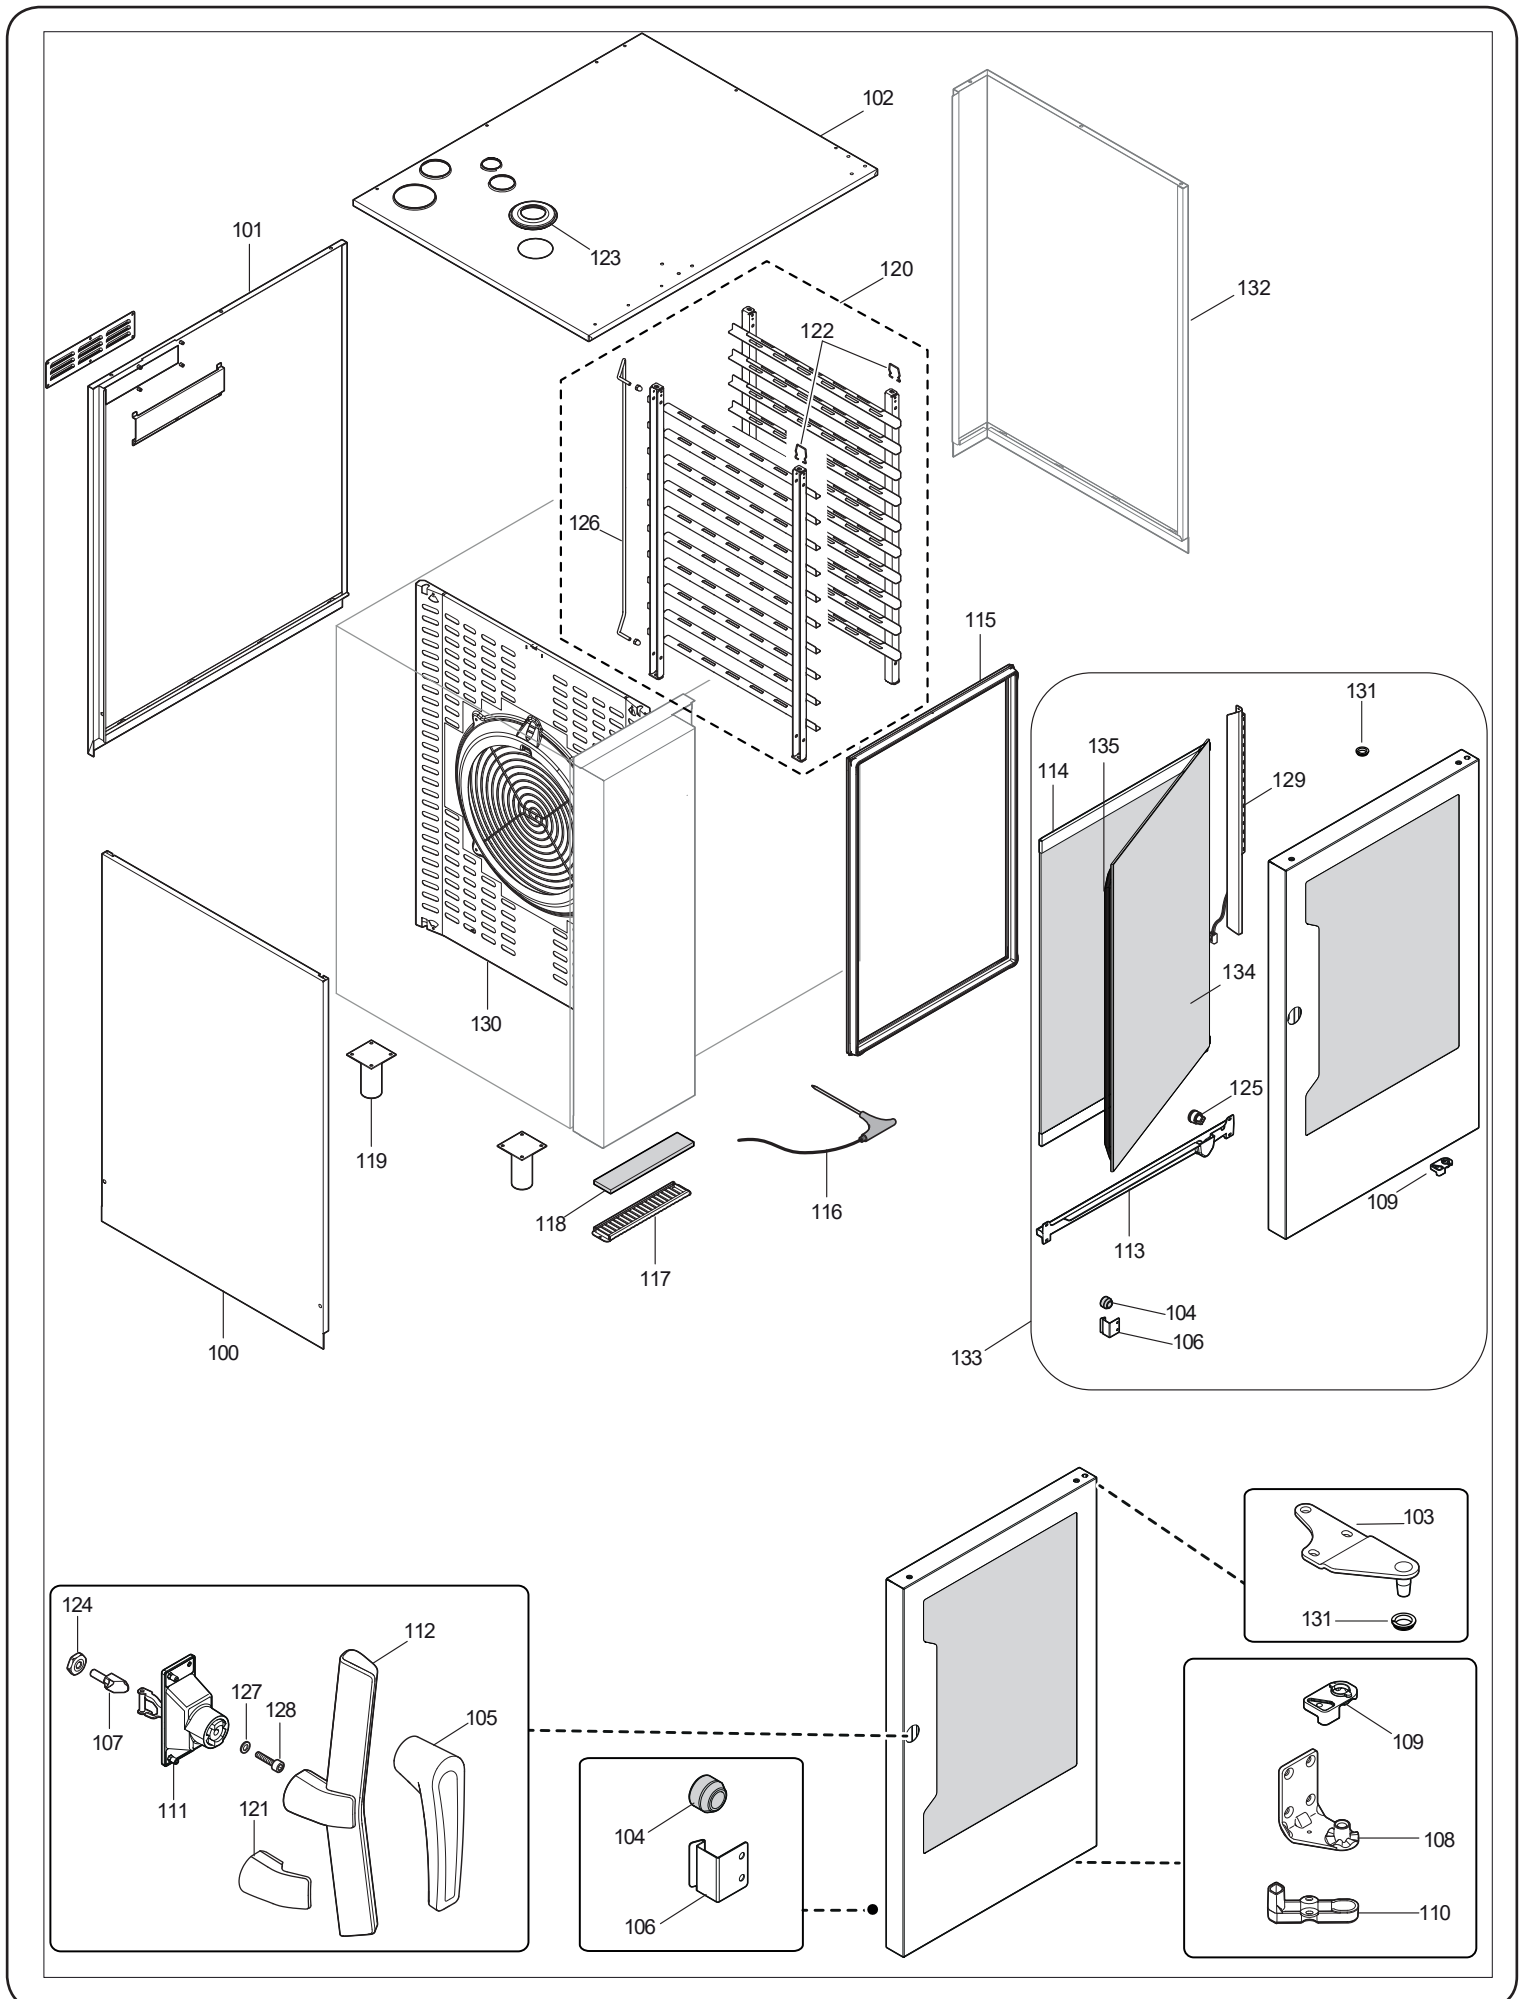

22 = 20 grids G21/1

_____ COE = Combi Oven Electric

SKYLINE								
Pos	Spare part Code	Factory code	Descrizione	Description	V	W & T	S	Ref./Notes
100	0CK103	503404P02	FIANCO SINISTRO 6 1/1	LEFT PANEL 6 1/1				6 GN 1/1
100	0CK102	503404Q02	FIANCO SINISTRO 10 1/1	LEFT PANEL 10 1/1				10 GN 1/1
100	0CK104	503405A02	FIANCO SINISTRO 6 2/1	LEFT PANEL 6 2/1				6 GN 2/1
100	0CK227	503405B02	FIANCO SINISTRO 10 2/1	LEFT PANEL 10 2/1				10 GN 2/1
101	0CK293	503404R03	SCHIENALE FORNO 6 1/1	BACK PANEL 6 1/1				6 GN 1/1
101	0CK294	503404S03	SCHIENALE FORNO 10 1/1	BACK PANEL 10 1/1				10 GN 1/1
101	0CK295	503405603	SCHIENALE FORNO 6 2/1	BACK PANEL 6 2/1				6 GN 2/1
101	0CK296	503405703	SCHIENALE FORNO 10 2/1	BACK PANEL 10 2/1				10 GN 2/1
102	0CK230	503404C03	COPERCHIO FORNO 6-10 1/1	TOP PANEL 6-10 1/1				6-10 GN 1/1
102	0CK229	503405D02	COPERCHIO FORNO 6-10 2/1	TOP PANEL 6-10 2/1				6-10 GN 2/1
103	0C4234	806847803	CERNIERA SUPERIORE	UPPER HINGE	X	X		RIGHT HINGED
103	*	80540DX00	CERNIERA SUPERIORE PORTA REV	UPPER HINGE FOR REVERSE DOOR	X	X		LEFT HINGED
104	0CK071	543401S02	AMMORTIZZATORE VETRO INTERNO	INNER GLASS DUMPER		X		
105	0CK319	830409802	MANIGLIA PORTA	DOOR HANDLE	X			ZANUSSI
106	0CK148	50440CX02	MOLLA FERMAVETRO	INNER GLASS STOPPER		X		
107	0C4092	806859903	NASELLO CHIUSURA 1-STEP	SINGLE STEP DOOR LATCH	X	X		
108	0CK086	510400101	CERNIERA INFERIORE PORTA	LOWER HINGE	X	X		RIGHT HINGED
108	*	800401Y00	CERNIERA INFERIORE PORTA REV	LOWER HINGE FOR REVERSE DOOR	X	X		LEFT HINGED
109	0CK158	511400N01	POSIZIONAT. INF.CON FERMO-PORTA	DOOR POSITIONER WITH STOPPER		X		RIGHT HINGED
109	0CK354	511400R00	POSIZIONAT. INF.CON FERMO-PORTA	DOOR POSITIONER WITH STOPPER		X		LEFT HINGED
110	0CK160	541401R00	PROTEZIONE CAVETTI LED	LED WIRING PROTECTION		X		
111	0CK143	835403C00	MECCANISMO CHIUSURA PORTA	CLOSING MECHANISM	X			
112	0CK297	548401U02	MANIGLIA PORTA	DOOR HANDLE	X			ELECTROLUX
113	0CK205	549400W01	VASCHETTA GN 1/1	FRONT DRIP TRAY GN 1/1		X		GN 1/1
113	0CK204	549400X01	VASCHETTA GN 2/1	FRONT DRIP TRAY GN 2/1		X		GN 2/1
114	0CK239	879402801	ASSIEME VETRO INTERNO 6 1/1	INNER GLASS ASSEMBLY 6 1/1	X	X		6 GN 1/1
114	0CK081	879402901	ASSIEME VETRO INTERNO 10 1/1	INNER GLASS ASSEMBLY 10 1/1	X	X		10 GN 1/1
114	0CK238	879402A01	ASSIEME VETRO INTERNO 6 2/1	INNER GLASS ASSEMBLY 6 2/1	X	X		6 GN 2/1
114	0CK240	879402B01	ASSIEME VETRO INTERNO 10 2/1	INNER GLASS ASSEMBLY 10 2/1	X	X		10 GN 2/1
115	0CK222	543401V01	GUARNIZIONE CELLA-PORTA 6 1/1	DOOR GASKET 6 1/1	X	X		6 GN 1/1
115	0CK120	543401X01	GUARNIZIONE CELLA-PORTA 10 1/1	DOOR GASKET 10 1/1	X	X		10 GN 1/1
115	0CK121	543401W01	GUARNIZIONE CELLA-PORTA 6 2/1	DOOR GASKET 6 2/1	X	X		6 GN 2/1
115	0CK223	543401Y01	GUARNIZIONE CELLA-PORTA 10 2/1	DOOR GASKET 10 2/1	X	X		10 GN 2/1
116	0CK171	83040BW02	SPILLONE MULTIPOINT 10 1/1 – 10 2/1	FOOD PROBE MULTIPOINT 10 1/1 – 10 2/1		X		10 grids
116	0CK172	83040CX01	SPILLONE MULTIPOINT 6 1/1 – 6 2/1	FOOD PROBE MULTIPOINT 6 1/1 – 6 2/1		X		6 grids
116	0CK173	83040BV01	SPILLONE SINGLE POINT 10 1/1 – 10 2/1	FOOD PROBE SINGLE POINT 10 1/1 – 10 2/1		X		10 grids
116	0CK174	83040CY01	SPILLONE SINGLE POINT 6 1/1 – 6 2/1	FOOD PROBE SINGLE POINT 6 1/1 – 6 2/1		X		6 grids
117	0CK176	503407300	SUPPORTO FILTRO	FILTER SUPPORT				
118	0CK226	549400U02	FILTRO ARIA	AIR FILTER		X		
119	0CK154	875403K00	PIEDE DI SERVIZIO INOX	SERVICE FOOT INOX				
120	0CK076	870401W03	ASSIEME PORTATEGLIE 6 1/1	TRAY RACK 6 1/1				6 GN 1/1
120	0CK241	870401Y03	ASSIEME PORTATEGLIE 10 1/1	TRAY RACK 10 1/1				10 GN 1/1
120	0CK078	870401X03	ASSIEME PORTATEGLIE 6 2/1	TRAY RACK 6 2/1				6 GN 2/1
120	0CK077	870401Z03	ASSIEME PORTATEGLIE 10 2/1	TRAY RACK 10 2/1				10 GN 2/1
120	*	875404P01	ASSIEME PORTATEGLIE 6 1/1	TRAY RACK 6 1/1				6 GN 1/1 BAKERY
121	0CK331	548402700	COPERCHIETTO MANIGLIA ELUX	ELUX HANDLE COVER		X		ELECTROLUX
122	0CK220	500406801	MOLLETTA FERMATEGLIE	SPRING STOPPER		X		