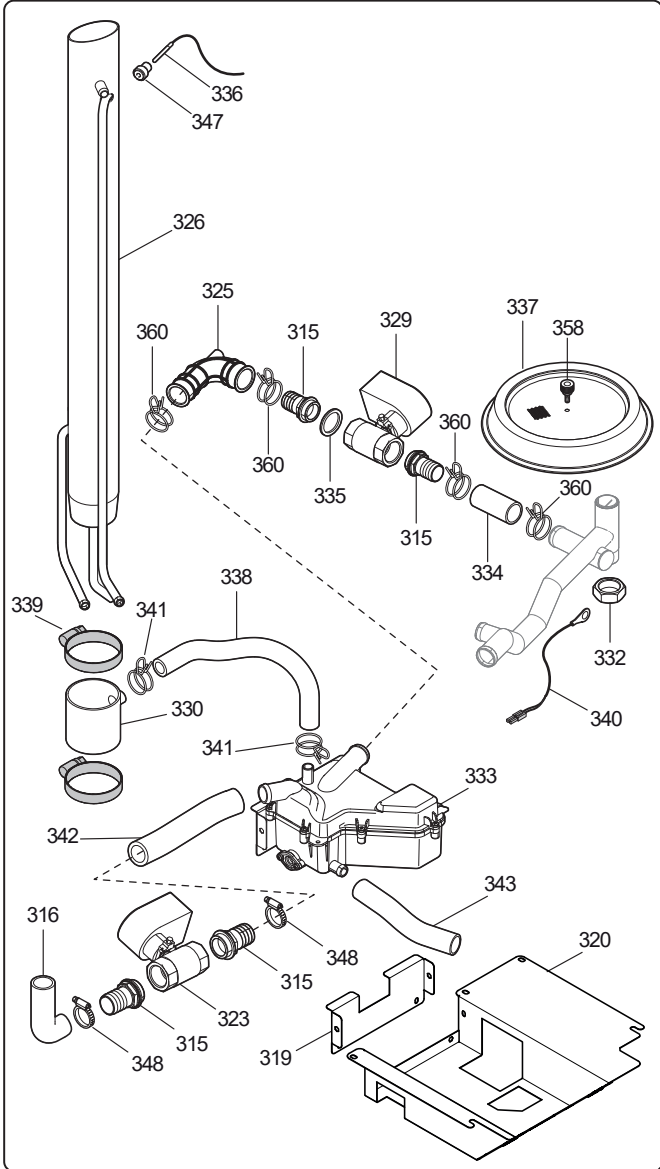

22 = 20 grids G21/1

_____ COE = Combi Oven Electric

SKYLINE								
Pos	Spare part Code	Factory code	Descrizione	Description	V	W & T	S	Ref./Notes
100	0CK103	503404P02	FIANCO SINISTRO 6 1/1	LEFT PANEL 6 1/1				6 GN 1/1
100	0CK102	503404Q02	FIANCO SINISTRO 10 1/1	LEFT PANEL 10 1/1				10 GN 1/1
100	0CK104	503405A02	FIANCO SINISTRO 6 2/1	LEFT PANEL 6 2/1				6 GN 2/1
100	0CK227	503405B02	FIANCO SINISTRO 10 2/1	LEFT PANEL 10 2/1				10 GN 2/1
101	0CK293	503404R03	SCHIENALE FORNO 6 1/1	BACK PANEL 6 1/1				6 GN 1/1
101	0CK294	503404S03	SCHIENALE FORNO 10 1/1	BACK PANEL 10 1/1				10 GN 1/1
101	0CK295	503405603	SCHIENALE FORNO 6 2/1	BACK PANEL 6 2/1				6 GN 2/1
101	0CK296	503405703	SCHIENALE FORNO 10 2/1	BACK PANEL 10 2/1				10 GN 2/1
102	0CK230	503404C03	COPERCHIO FORNO 6-10 1/1	TOP PANEL 6-10 1/1				6-10 GN 1/1
102	0CK229	503405D02	COPERCHIO FORNO 6-10 2/1	TOP PANEL 6-10 2/1				6-10 GN 2/1
103	0C4234	806847803	CERNIERA SUPERIORE	UPPER HINGE	X	X		RIGHT HINGED
103	*	80540DX00	CERNIERA SUPERIORE PORTA REV	UPPER HINGE FOR REVERSE DOOR	X	X		LEFT HINGED
104	0CK071	543401S02	AMMORTIZZATORE VETRO INTERNO	INNER GLASS DUMPER		X		
105	0CK319	830409802	MANIGLIA PORTA	DOOR HANDLE	X			ZANUSSI
106	0CK148	50440CX02	MOLLA FERMAVETRO	INNER GLASS STOPPER		X		
107	0C4092	806859903	NASELLO CHIUSURA 1-STEP	SINGLE STEP DOOR LATCH	X	X		
108	0CK086	510400101	CERNIERA INFERIORE PORTA	LOWER HINGE	X	X		RIGHT HINGED
108	*	800401Y00	CERNIERA INFERIORE PORTA REV	LOWER HINGE FOR REVERSE DOOR	X	X		LEFT HINGED
109	0CK158	511400N01	POSIZIONAT. INF.CON FERMO-PORTA	DOOR POSITIONER WITH STOPPER		X		RIGHT HINGED
109	0CK354	511400R00	POSIZIONAT. INF.CON FERMO-PORTA	DOOR POSITIONER WITH STOPPER		X		LEFT HINGED
110	0CK160	541401R00	PROTEZIONE CAVETTI LED	LED WIRING PROTECTION		X		
111	0CK143	835403C00	MECCANISMO CHIUSURA PORTA	CLOSING MECHANISM	X			
112	0CK297	548401U02	MANIGLIA PORTA	DOOR HANDLE	X			ELECTROLUX
113	0CK205	549400W01	VASCHETTA GN 1/1	FRONT DRIP TRAY GN 1/1		X		GN 1/1
113	0CK204	549400X01	VASCHETTA GN 2/1	FRONT DRIP TRAY GN 2/1		X		GN 2/1
114	0CK239	879402801	ASSIEME VETRO INTERNO 6 1/1	INNER GLASS ASSEMBLY 6 1/1	X	X		6 GN 1/1
114	0CK081	879402901	ASSIEME VETRO INTERNO 10 1/1	INNER GLASS ASSEMBLY 10 1/1	X	X		10 GN 1/1
114	0CK238	879402A01	ASSIEME VETRO INTERNO 6 2/1	INNER GLASS ASSEMBLY 6 2/1	X	X		6 GN 2/1
114	0CK240	879402B01	ASSIEME VETRO INTERNO 10 2/1	INNER GLASS ASSEMBLY 10 2/1	X	X		10 GN 2/1
115	0CK222	543401V01	GUARNIZIONE CELLA-PORTA 6 1/1	DOOR GASKET 6 1/1	X	X		6 GN 1/1
115	0CK120	543401X01	GUARNIZIONE CELLA-PORTA 10 1/1	DOOR GASKET 10 1/1	X	X		10 GN 1/1
115	0CK121	543401W01	GUARNIZIONE CELLA-PORTA 6 2/1	DOOR GASKET 6 2/1	X	X		6 GN 2/1
115	0CK223	543401Y01	GUARNIZIONE CELLA-PORTA 10 2/1	DOOR GASKET 10 2/1	X	X		10 GN 2/1
116	0CK171	83040BW02	SPILLONE MULTIPOINT 10 1/1 – 10 2/1	FOOD PROBE MULTIPOINT 10 1/1 – 10 2/1		X		10 grids
116	0CK172	83040CX01	SPILLONE MULTIPOINT 6 1/1 – 6 2/1	FOOD PROBE MULTIPOINT 6 1/1 – 6 2/1		X		6 grids
116	0CK173	83040BV01	SPILLONE SINGLE POINT 10 1/1 – 10 2/1	FOOD PROBE SINGLE POINT 10 1/1 – 10 2/1		X		10 grids
116	0CK174	83040CY01	SPILLONE SINGLE POINT 6 1/1 – 6 2/1	FOOD PROBE SINGLE POINT 6 1/1 – 6 2/1		X		6 grids
117	0CK176	503407300	SUPPORTO FILTRO	FILTER SUPPORT				
118	0CK226	549400U02	FILTRO ARIA	AIR FILTER		X		
119	0CK154	875403K00	PIEDE DI SERVIZIO INOX	SERVICE FOOT INOX				
120	0CK076	870401W03	ASSIEME PORTATEGLIE 6 1/1	TRAY RACK 6 1/1				6 GN 1/1
120	0CK241	870401Y03	ASSIEME PORTATEGLIE 10 1/1	TRAY RACK 10 1/1				10 GN 1/1
120	0CK078	870401X03	ASSIEME PORTATEGLIE 6 2/1	TRAY RACK 6 2/1				6 GN 2/1
120	0CK077	870401Z03	ASSIEME PORTATEGLIE 10 2/1	TRAY RACK 10 2/1				10 GN 2/1
120	*	875404P01	ASSIEME PORTATEGLIE 6 1/1	TRAY RACK 6 1/1				6 GN 1/1 BAKERY
121	0CK331	548402700	COPERCHIETTO MANIGLIA ELUX	ELUX HANDLE COVER		X		ELECTROLUX
122	0CK220	500406801	MOLLETTA FERMATEGLIE	SPRING STOPPER		X		