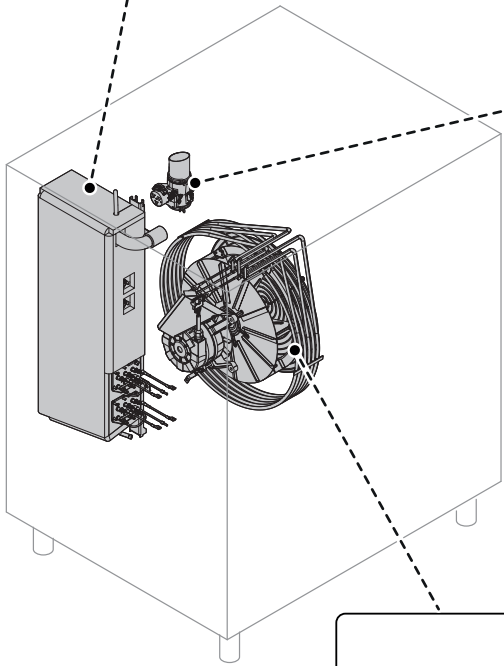

22 = 20 grids G21/1

_____ COE = Combi Oven Electric

SKYLINE								
Pos	Spare part Code	Factory code	Descrizione	Description	V	W & T	S	Ref./Notes
100	0CK103	503404P02	FIANCO SINISTRO 6 1/1	LEFT PANEL 6 1/1				6 GN 1/1
100	0CK102	503404Q02	FIANCO SINISTRO 10 1/1	LEFT PANEL 10 1/1				10 GN 1/1
100	0CK104	503405A02	FIANCO SINISTRO 6 2/1	LEFT PANEL 6 2/1				6 GN 2/1
100	0CK227	503405B02	FIANCO SINISTRO 10 2/1	LEFT PANEL 10 2/1				10 GN 2/1
101	0CK293	503404R03	SCHIENALE FORNO 6 1/1	BACK PANEL 6 1/1				6 GN 1/1
101	0CK294	503404S03	SCHIENALE FORNO 10 1/1	BACK PANEL 10 1/1				10 GN 1/1
101	0CK295	503405603	SCHIENALE FORNO 6 2/1	BACK PANEL 6 2/1				6 GN 2/1
101	0CK296	503405703	SCHIENALE FORNO 10 2/1	BACK PANEL 10 2/1				10 GN 2/1
102	0CK230	503404C03	COPERCHIO FORNO 6-10 1/1	TOP PANEL 6-10 1/1				6-10 GN 1/1
102	0CK229	503405D02	COPERCHIO FORNO 6-10 2/1	TOP PANEL 6-10 2/1				6-10 GN 2/1
103	0C4234	806847803	CERNIERA SUPERIORE	UPPER HINGE	X	X		RIGHT HINGED
103	*	80540DX00	CERNIERA SUPERIORE PORTA REV	UPPER HINGE FOR REVERSE DOOR	X	X		LEFT HINGED
104	0CK071	543401S02	AMMORTIZZATORE VETRO INTERNO	INNER GLASS DUMPER		X		
105	0CK319	830409802	MANIGLIA PORTA	DOOR HANDLE	X			ZANUSSI
106	0CK148	50440CX02	MOLLA FERMAVETRO	INNER GLASS STOPPER		X		
107	0C4092	806859903	NASELLO CHIUSURA 1-STEP	SINGLE STEP DOOR LATCH	X	X		
108	0CK086	510400101	CERNIERA INFERIORE PORTA	LOWER HINGE	X	X		RIGHT HINGED
108	*	800401Y00	CERNIERA INFERIORE PORTA REV	LOWER HINGE FOR REVERSE DOOR	X	X		LEFT HINGED
109	0CK158	511400N01	POSIZIONAT. INF.CON FERMO-PORTA	DOOR POSITIONER WITH STOPPER		X		RIGHT HINGED
109	0CK354	511400R00	POSIZIONAT. INF.CON FERMO-PORTA	DOOR POSITIONER WITH STOPPER		X		LEFT HINGED
110	0CK160	541401R00	PROTEZIONE CAVETTI LED	LED WIRING PROTECTION		X		
111	0CK143	835403C00	MECCANISMO CHIUSURA PORTA	CLOSING MECHANISM	X			
112	0CK297	548401U02	MANIGLIA PORTA	DOOR HANDLE	X			ELECTROLUX
113	0CK205	549400W01	VASCHETTA GN 1/1	FRONT DRIP TRAY GN 1/1		X		GN 1/1
113	0CK204	549400X01	VASCHETTA GN 2/1	FRONT DRIP TRAY GN 2/1		X		GN 2/1
114	0CK239	879402801	ASSIEME VETRO INTERNO 6 1/1	INNER GLASS ASSEMBLY 6 1/1	X	X		6 GN 1/1
114	0CK081	879402901	ASSIEME VETRO INTERNO 10 1/1	INNER GLASS ASSEMBLY 10 1/1	X	X		10 GN 1/1
114	0CK238	879402A01	ASSIEME VETRO INTERNO 6 2/1	INNER GLASS ASSEMBLY 6 2/1	X	X		6 GN 2/1
114	0CK240	879402B01	ASSIEME VETRO INTERNO 10 2/1	INNER GLASS ASSEMBLY 10 2/1	X	X		10 GN 2/1
115	0CK222	543401V01	GUARNIZIONE CELLA-PORTA 6 1/1	DOOR GASKET 6 1/1	X	X		6 GN 1/1
115	0CK120	543401X01	GUARNIZIONE CELLA-PORTA 10 1/1	DOOR GASKET 10 1/1	X	X		10 GN 1/1
115	0CK121	543401W01	GUARNIZIONE CELLA-PORTA 6 2/1	DOOR GASKET 6 2/1	X	X		6 GN 2/1
115	0CK223	543401Y01	GUARNIZIONE CELLA-PORTA 10 2/1	DOOR GASKET 10 2/1	X	X		10 GN 2/1
116	0CK171	83040BW02	SPILLONE MULTIPOINT 10 1/1 – 10 2/1	FOOD PROBE MULTIPOINT 10 1/1 – 10 2/1		X		10 grids
116	0CK172	83040CX01	SPILLONE MULTIPOINT 6 1/1 – 6 2/1	FOOD PROBE MULTIPOINT 6 1/1 – 6 2/1		X		6 grids
116	0CK173	83040BV01	SPILLONE SINGLE POINT 10 1/1 – 10 2/1	FOOD PROBE SINGLE POINT 10 1/1 – 10 2/1		X		10 grids
116	0CK174	83040CY01	SPILLONE SINGLE POINT 6 1/1 – 6 2/1	FOOD PROBE SINGLE POINT 6 1/1 – 6 2/1		X		6 grids
117	0CK176	503407300	SUPPORTO FILTRO	FILTER SUPPORT				
118	0CK226	549400U02	FILTRO ARIA	AIR FILTER		X		
119	0CK154	875403K00	PIEDE DI SERVIZIO INOX	SERVICE FOOT INOX				
120	0CK076	870401W03	ASSIEME PORTATEGLIE 6 1/1	TRAY RACK 6 1/1				6 GN 1/1
120	0CK241	870401Y03	ASSIEME PORTATEGLIE 10 1/1	TRAY RACK 10 1/1				10 GN 1/1
120	0CK078	870401X03	ASSIEME PORTATEGLIE 6 2/1	TRAY RACK 6 2/1				6 GN 2/1
120	0CK077	870401Z03	ASSIEME PORTATEGLIE 10 2/1	TRAY RACK 10 2/1				10 GN 2/1
120	*	875404P01	ASSIEME PORTATEGLIE 6 1/1	TRAY RACK 6 1/1				6 GN 1/1 BAKERY
121	0CK331	548402700	COPERCHIETTO MANIGLIA ELUX	ELUX HANDLE COVER		X		ELECTROLUX
122	0CK220	500406801	MOLLETTA FERMATEGLIE	SPRING STOPPER		X		