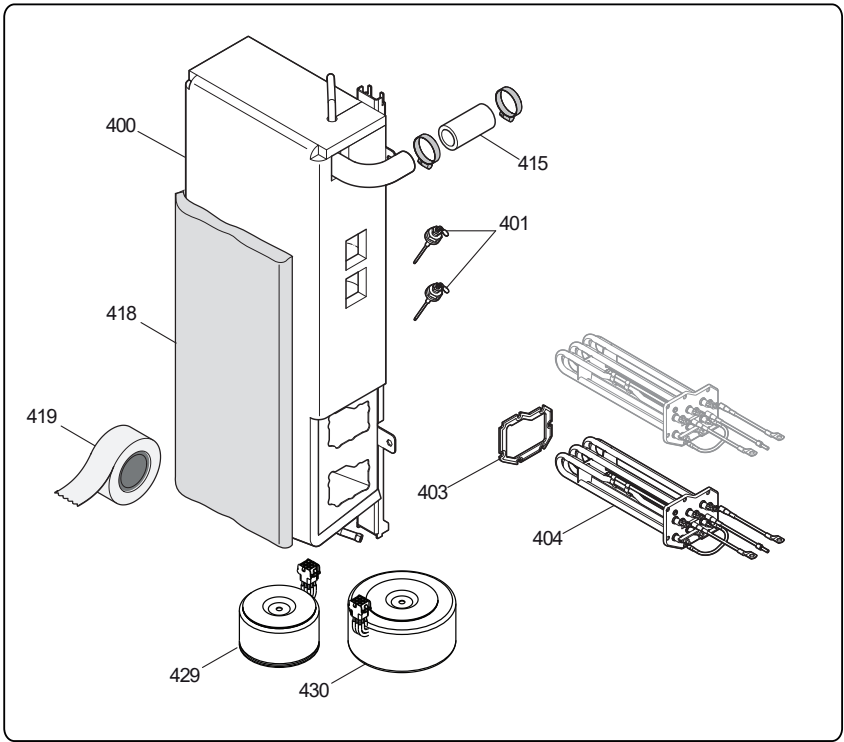

22 = 20 grids G21/1

_____ COE = Combi Oven Electric

SKYLINE								
Pos	Spare part Code	Factory code	Descrizione	Description	V	W & T	S	Ref./Notes
100	0CK103	503404P02	FIANCO SINISTRO 6 1/1	LEFT PANEL 6 1/1				6 GN 1/1
100	0CK102	503404Q02	FIANCO SINISTRO 10 1/1	LEFT PANEL 10 1/1				10 GN 1/1
100	0CK104	503405A02	FIANCO SINISTRO 6 2/1	LEFT PANEL 6 2/1				6 GN 2/1
100	0CK227	503405B02	FIANCO SINISTRO 10 2/1	LEFT PANEL 10 2/1				10 GN 2/1
101	0CK293	503404R03	SCHIENALE FORNO 6 1/1	BACK PANEL 6 1/1				6 GN 1/1
101	0CK294	503404S03	SCHIENALE FORNO 10 1/1	BACK PANEL 10 1/1				10 GN 1/1
101	0CK295	503405603	SCHIENALE FORNO 6 2/1	BACK PANEL 6 2/1				6 GN 2/1
101	0CK296	503405703	SCHIENALE FORNO 10 2/1	BACK PANEL 10 2/1				10 GN 2/1
102	0CK230	503404C03	COPERCHIO FORNO 6-10 1/1	TOP PANEL 6-10 1/1				6-10 GN 1/1
102	0CK229	503405D02	COPERCHIO FORNO 6-10 2/1	TOP PANEL 6-10 2/1				6-10 GN 2/1
103	0C4234	806847803	CERNIERA SUPERIORE	UPPER HINGE	X	X		RIGHT HINGED
103	*	80540DX00	CERNIERA SUPERIORE PORTA REV	UPPER HINGE FOR REVERSE DOOR	X	X		LEFT HINGED
104	0CK071	543401S02	AMMORTIZZATORE VETRO INTERNO	INNER GLASS DUMPER		X		
105	0CK319	830409802	MANIGLIA PORTA	DOOR HANDLE	X			ZANUSSI
106	0CK148	50440CX02	MOLLA FERMAVETRO	INNER GLASS STOPPER		X		
107	0C4092	806859903	NASELLO CHIUSURA 1-STEP	SINGLE STEP DOOR LATCH	X	X		
108	0CK086	510400101	CERNIERA INFERIORE PORTA	LOWER HINGE	X	X		RIGHT HINGED
108	*	800401Y00	CERNIERA INFERIORE PORTA REV	LOWER HINGE FOR REVERSE DOOR	X	X		LEFT HINGED
109	0CK158	511400N01	POSIZIONAT. INF.CON FERMO-PORTA	DOOR POSITIONER WITH STOPPER		X		RIGHT HINGED
109	0CK354	511400R00	POSIZIONAT. INF.CON FERMO-PORTA	DOOR POSITIONER WITH STOPPER		X		LEFT HINGED
110	0CK160	541401R00	PROTEZIONE CAVETTI LED	LED WIRING PROTECTION		X		
111	0CK143	835403C00	MECCANISMO CHIUSURA PORTA	CLOSING MECHANISM	X			
112	0CK297	548401U02	MANIGLIA PORTA	DOOR HANDLE	X			ELECTROLUX
113	0CK205	549400W01	VASCHETTA GN 1/1	FRONT DRIP TRAY GN 1/1		X		GN 1/1
113	0CK204	549400X01	VASCHETTA GN 2/1	FRONT DRIP TRAY GN 2/1		X		GN 2/1
114	0CK239	879402801	ASSIEME VETRO INTERNO 6 1/1	INNER GLASS ASSEMBLY 6 1/1	X	X		6 GN 1/1
114	0CK081	879402901	ASSIEME VETRO INTERNO 10 1/1	INNER GLASS ASSEMBLY 10 1/1	X	X		10 GN 1/1
114	0CK238	879402A01	ASSIEME VETRO INTERNO 6 2/1	INNER GLASS ASSEMBLY 6 2/1	X	X		6 GN 2/1
114	0CK240	879402B01	ASSIEME VETRO INTERNO 10 2/1	INNER GLASS ASSEMBLY 10 2/1	X	X		10 GN 2/1
115	0CK222	543401V01	GUARNIZIONE CELLA-PORTA 6 1/1	DOOR GASKET 6 1/1	X	X		6 GN 1/1
115	0CK120	543401X01	GUARNIZIONE CELLA-PORTA 10 1/1	DOOR GASKET 10 1/1	X	X		10 GN 1/1
115	0CK121	543401W01	GUARNIZIONE CELLA-PORTA 6 2/1	DOOR GASKET 6 2/1	X	X		6 GN 2/1
115	0CK223	543401Y01	GUARNIZIONE CELLA-PORTA 10 2/1	DOOR GASKET 10 2/1	X	X		10 GN 2/1
116	0CK171	83040BW02	SPILLONE MULTIPOINT 10 1/1 – 10 2/1	FOOD PROBE MULTIPOINT 10 1/1 – 10 2/1		X		10 grids
116	0CK172	83040CX01	SPILLONE MULTIPOINT 6 1/1 – 6 2/1	FOOD PROBE MULTIPOINT 6 1/1 – 6 2/1		X		6 grids
116	0CK173	83040BV01	SPILLONE SINGLE POINT 10 1/1 – 10 2/1	FOOD PROBE SINGLE POINT 10 1/1 – 10 2/1		X		10 grids
116	0CK174	83040CY01	SPILLONE SINGLE POINT 6 1/1 – 6 2/1	FOOD PROBE SINGLE POINT 6 1/1 – 6 2/1		X		6 grids
117	0CK176	503407300	SUPPORTO FILTRO	FILTER SUPPORT				
118	0CK226	549400U02	FILTRO ARIA	AIR FILTER		X		
119	0CK154	875403K00	PIEDE DI SERVIZIO INOX	SERVICE FOOT INOX				
120	0CK076	870401W03	ASSIEME PORTATEGLIE 6 1/1	TRAY RACK 6 1/1				6 GN 1/1
120	0CK241	870401Y03	ASSIEME PORTATEGLIE 10 1/1	TRAY RACK 10 1/1				10 GN 1/1
120	0CK078	870401X03	ASSIEME PORTATEGLIE 6 2/1	TRAY RACK 6 2/1				6 GN 2/1
120	0CK077	870401Z03	ASSIEME PORTATEGLIE 10 2/1	TRAY RACK 10 2/1				10 GN 2/1
120	*	875404P01	ASSIEME PORTATEGLIE 6 1/1	TRAY RACK 6 1/1				6 GN 1/1 BAKERY
121	0CK331	548402700	COPERCHIETTO MANIGLIA ELUX	ELUX HANDLE COVER		X		ELECTROLUX
122	0CK220	500406801	MOLLETTA FERMATEGLIE	SPRING STOPPER		X		