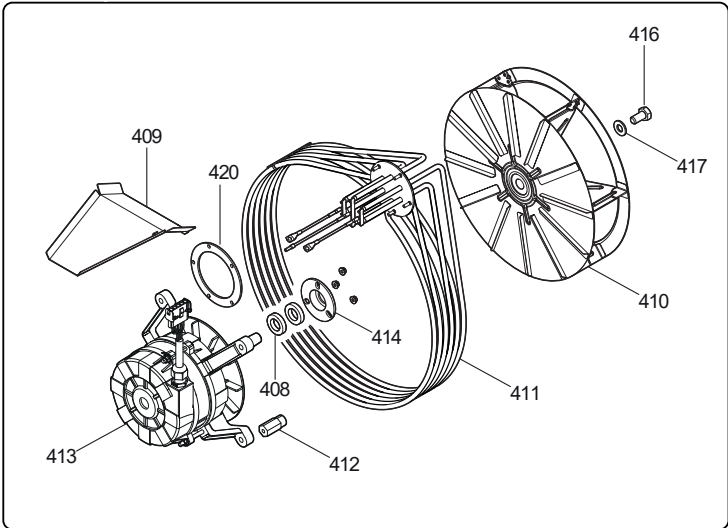

22 = 20 grids G21/1

_____ COE = Combi Oven Electric

SKYLINE								
Pos	Spare part Code	Factory code	Descrizione	Description	V	W & T	S	Ref./Notes
100	0CK103	503404P02	FIANCO SINISTRO 6 1/1	LEFT PANEL 6 1/1				6 GN 1/1
100	0CK102	503404Q02	FIANCO SINISTRO 10 1/1	LEFT PANEL 10 1/1				10 GN 1/1
100	0CK104	503405A02	FIANCO SINISTRO 6 2/1	LEFT PANEL 6 2/1				6 GN 2/1
100	0CK227	503405B02	FIANCO SINISTRO 10 2/1	LEFT PANEL 10 2/1				10 GN 2/1
101	0CK293	503404R03	SCHIENALE FORNO 6 1/1	BACK PANEL 6 1/1				6 GN 1/1
101	0CK294	503404S03	SCHIENALE FORNO 10 1/1	BACK PANEL 10 1/1				10 GN 1/1
101	0CK295	503405603	SCHIENALE FORNO 6 2/1	BACK PANEL 6 2/1				6 GN 2/1
101	0CK296	503405703	SCHIENALE FORNO 10 2/1	BACK PANEL 10 2/1				10 GN 2/1
102	0CK230	503404C03	COPERCHIO FORNO 6-10 1/1	TOP PANEL 6-10 1/1				6-10 GN 1/1
102	0CK229	503405D02	COPERCHIO FORNO 6-10 2/1	TOP PANEL 6-10 2/1				6-10 GN 2/1
103	0C4234	806847803	CERNIERA SUPERIORE	UPPER HINGE	X	X		RIGHT HINGED
103	*	80540DX00	CERNIERA SUPERIORE PORTA REV	UPPER HINGE FOR REVERSE DOOR	X	X		LEFT HINGED
104	0CK071	543401S02	AMMORTIZZATORE VETRO INTERNO	INNER GLASS DUMPER		X		
105	0CK319	830409802	MANIGLIA PORTA	DOOR HANDLE	X			ZANUSSI
106	0CK148	50440CX02	MOLLA FERMAVETRO	INNER GLASS STOPPER		X		
107	0C4092	806859903	NASELLO CHIUSURA 1-STEP	SINGLE STEP DOOR LATCH	X	X		
108	0CK086	510400101	CERNIERA INFERIORE PORTA	LOWER HINGE	X	X		RIGHT HINGED
108	*	800401Y00	CERNIERA INFERIORE PORTA REV	LOWER HINGE FOR REVERSE DOOR	X	X		LEFT HINGED
109	0CK158	511400N01	POSIZIONAT. INF.CON FERMO-PORTA	DOOR POSITIONER WITH STOPPER		X		RIGHT HINGED
109	0CK354	511400R00	POSIZIONAT. INF.CON FERMO-PORTA	DOOR POSITIONER WITH STOPPER		X		LEFT HINGED
110	0CK160	541401R00	PROTEZIONE CAVETTI LED	LED WIRING PROTECTION		X		
111	0CK143	835403C00	MECCANISMO CHIUSURA PORTA	CLOSING MECHANISM	X			
112	0CK297	548401U02	MANIGLIA PORTA	DOOR HANDLE	X			ELECTROLUX
113	0CK205	549400W01	VASCHETTA GN 1/1	FRONT DRIP TRAY GN 1/1		X		GN 1/1
113	0CK204	549400X01	VASCHETTA GN 2/1	FRONT DRIP TRAY GN 2/1		X		GN 2/1
114	0CK239	879402801	ASSIEME VETRO INTERNO 6 1/1	INNER GLASS ASSEMBLY 6 1/1	X	X		6 GN 1/1
114	0CK081	879402901	ASSIEME VETRO INTERNO 10 1/1	INNER GLASS ASSEMBLY 10 1/1	X	X		10 GN 1/1
114	0CK238	879402A01	ASSIEME VETRO INTERNO 6 2/1	INNER GLASS ASSEMBLY 6 2/1	X	X		6 GN 2/1
114	0CK240	879402B01	ASSIEME VETRO INTERNO 10 2/1	INNER GLASS ASSEMBLY 10 2/1	X	X		10 GN 2/1
115	0CK222	543401V01	GUARNIZIONE CELLA-PORTA 6 1/1	DOOR GASKET 6 1/1	X	X		6 GN 1/1
115	0CK120	543401X01	GUARNIZIONE CELLA-PORTA 10 1/1	DOOR GASKET 10 1/1	X	X		10 GN 1/1
115	0CK121	543401W01	GUARNIZIONE CELLA-PORTA 6 2/1	DOOR GASKET 6 2/1	X	X		6 GN 2/1
115	0CK223	543401Y01	GUARNIZIONE CELLA-PORTA 10 2/1	DOOR GASKET 10 2/1	X	X		10 GN 2/1
116	0CK171	83040BW02	SPILLONE MULTIPOINT 10 1/1 – 10 2/1	FOOD PROBE MULTIPOINT 10 1/1 – 10 2/1		X		10 grids
116	0CK172	83040CX01	SPILLONE MULTIPOINT 6 1/1 – 6 2/1	FOOD PROBE MULTIPOINT 6 1/1 – 6 2/1		X		6 grids
116	0CK173	83040BV01	SPILLONE SINGLE POINT 10 1/1 – 10 2/1	FOOD PROBE SINGLE POINT 10 1/1 – 10 2/1		X		10 grids
116	0CK174	83040CY01	SPILLONE SINGLE POINT 6 1/1 – 6 2/1	FOOD PROBE SINGLE POINT 6 1/1 – 6 2/1		X		6 grids
117	0CK176	503407300	SUPPORTO FILTRO	FILTER SUPPORT				
118	0CK226	549400U02	FILTRO ARIA	AIR FILTER		X		
119	0CK154	875403K00	PIEDE DI SERVIZIO INOX	SERVICE FOOT INOX				
120	0CK076	870401W03	ASSIEME PORTATEGLIE 6 1/1	TRAY RACK 6 1/1				6 GN 1/1
120	0CK241	870401Y03	ASSIEME PORTATEGLIE 10 1/1	TRAY RACK 10 1/1				10 GN 1/1
120	0CK078	870401X03	ASSIEME PORTATEGLIE 6 2/1	TRAY RACK 6 2/1				6 GN 2/1
120	0CK077	870401Z03	ASSIEME PORTATEGLIE 10 2/1	TRAY RACK 10 2/1				10 GN 2/1
120	*	875404P01	ASSIEME PORTATEGLIE 6 1/1	TRAY RACK 6 1/1				6 GN 1/1 BAKERY
121	0CK331	548402700	COPERCHIETTO MANIGLIA ELUX	ELUX HANDLE COVER		X		ELECTROLUX
122	0CK220	500406801	MOLLETTA FERMATEGLIE	SPRING STOPPER		X		