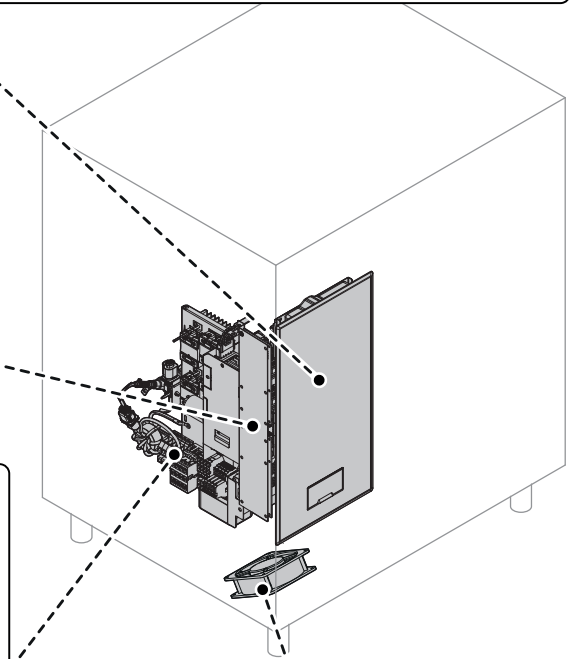

22 = 20 grids G21/1

_____ COE = Combi Oven Electric

SKYLINE								
Pos	Spare part Code	Factory code	Descrizione	Description	V	W & T	S	Ref./Notes
100	0CK103	503404P02	FIANCO SINISTRO 6 1/1	LEFT PANEL 6 1/1				6 GN 1/1
100	0CK102	503404Q02	FIANCO SINISTRO 10 1/1	LEFT PANEL 10 1/1				10 GN 1/1
100	0CK104	503405A02	FIANCO SINISTRO 6 2/1	LEFT PANEL 6 2/1				6 GN 2/1
100	0CK227	503405B02	FIANCO SINISTRO 10 2/1	LEFT PANEL 10 2/1				10 GN 2/1
101	0CK293	503404R03	SCHIENALE FORNO 6 1/1	BACK PANEL 6 1/1				6 GN 1/1
101	0CK294	503404S03	SCHIENALE FORNO 10 1/1	BACK PANEL 10 1/1				10 GN 1/1
101	0CK295	503405603	SCHIENALE FORNO 6 2/1	BACK PANEL 6 2/1				6 GN 2/1
101	0CK296	503405703	SCHIENALE FORNO 10 2/1	BACK PANEL 10 2/1				10 GN 2/1
102	0CK230	503404C03	COPERCHIO FORNO 6-10 1/1	TOP PANEL 6-10 1/1				6-10 GN 1/1
102	0CK229	503405D02	COPERCHIO FORNO 6-10 2/1	TOP PANEL 6-10 2/1				6-10 GN 2/1
103	0C4234	806847803	CERNIERA SUPERIORE	UPPER HINGE	X	X		RIGHT HINGED
103	*	80540DX00	CERNIERA SUPERIORE PORTA REV	UPPER HINGE FOR REVERSE DOOR	X	X		LEFT HINGED
104	0CK071	543401S02	AMMORTIZZATORE VETRO INTERNO	INNER GLASS DUMPER		X		
105	0CK319	830409802	MANIGLIA PORTA	DOOR HANDLE	X			ZANUSSI
106	0CK148	50440CX02	MOLLA FERMAVETRO	INNER GLASS STOPPER		X		
107	0C4092	806859903	NASELLO CHIUSURA 1-STEP	SINGLE STEP DOOR LATCH	X	X		
108	0CK086	510400101	CERNIERA INFERIORE PORTA	LOWER HINGE	X	X		RIGHT HINGED
108	*	800401Y00	CERNIERA INFERIORE PORTA REV	LOWER HINGE FOR REVERSE DOOR	X	X		LEFT HINGED
109	0CK158	511400N01	POSIZIONAT. INF.CON FERMO-PORTA	DOOR POSITIONER WITH STOPPER		X		RIGHT HINGED
109	0CK354	511400R00	POSIZIONAT. INF.CON FERMO-PORTA	DOOR POSITIONER WITH STOPPER		X		LEFT HINGED
110	0CK160	541401R00	PROTEZIONE CAVETTI LED	LED WIRING PROTECTION		X		
111	0CK143	835403C00	MECCANISMO CHIUSURA PORTA	CLOSING MECHANISM	X			
112	0CK297	548401U02	MANIGLIA PORTA	DOOR HANDLE	X			ELECTROLUX
113	0CK205	549400W01	VASCHETTA GN 1/1	FRONT DRIP TRAY GN 1/1		X		GN 1/1
113	0CK204	549400X01	VASCHETTA GN 2/1	FRONT DRIP TRAY GN 2/1		X		GN 2/1
114	0CK239	879402801	ASSIEME VETRO INTERNO 6 1/1	INNER GLASS ASSEMBLY 6 1/1	X	X		6 GN 1/1
114	0CK081	879402901	ASSIEME VETRO INTERNO 10 1/1	INNER GLASS ASSEMBLY 10 1/1	X	X		10 GN 1/1
114	0CK238	879402A01	ASSIEME VETRO INTERNO 6 2/1	INNER GLASS ASSEMBLY 6 2/1	X	X		6 GN 2/1
114	0CK240	879402B01	ASSIEME VETRO INTERNO 10 2/1	INNER GLASS ASSEMBLY 10 2/1	X	X		10 GN 2/1
115	0CK222	543401V01	GUARNIZIONE CELLA-PORTA 6 1/1	DOOR GASKET 6 1/1	X	X		6 GN 1/1
115	0CK120	543401X01	GUARNIZIONE CELLA-PORTA 10 1/1	DOOR GASKET 10 1/1	X	X		10 GN 1/1
115	0CK121	543401W01	GUARNIZIONE CELLA-PORTA 6 2/1	DOOR GASKET 6 2/1	X	X		6 GN 2/1
115	0CK223	543401Y01	GUARNIZIONE CELLA-PORTA 10 2/1	DOOR GASKET 10 2/1	X	X		10 GN 2/1
116	0CK171	83040BW02	SPILLONE MULTIPOINT 10 1/1 – 10 2/1	FOOD PROBE MULTIPOINT 10 1/1 – 10 2/1		X		10 grids
116	0CK172	83040CX01	SPILLONE MULTIPOINT 6 1/1 – 6 2/1	FOOD PROBE MULTIPOINT 6 1/1 – 6 2/1		X		6 grids
116	0CK173	83040BV01	SPILLONE SINGLE POINT 10 1/1 – 10 2/1	FOOD PROBE SINGLE POINT 10 1/1 – 10 2/1		X		10 grids
116	0CK174	83040CY01	SPILLONE SINGLE POINT 6 1/1 – 6 2/1	FOOD PROBE SINGLE POINT 6 1/1 – 6 2/1		X		6 grids
117	0CK176	503407300	SUPPORTO FILTRO	FILTER SUPPORT				
118	0CK226	549400U02	FILTRO ARIA	AIR FILTER		X		
119	0CK154	875403K00	PIEDE DI SERVIZIO INOX	SERVICE FOOT INOX				
120	0CK076	870401W03	ASSIEME PORTATEGLIE 6 1/1	TRAY RACK 6 1/1				6 GN 1/1
120	0CK241	870401Y03	ASSIEME PORTATEGLIE 10 1/1	TRAY RACK 10 1/1				10 GN 1/1
120	0CK078	870401X03	ASSIEME PORTATEGLIE 6 2/1	TRAY RACK 6 2/1				6 GN 2/1
120	0CK077	870401Z03	ASSIEME PORTATEGLIE 10 2/1	TRAY RACK 10 2/1				10 GN 2/1
120	*	875404P01	ASSIEME PORTATEGLIE 6 1/1	TRAY RACK 6 1/1				6 GN 1/1 BAKERY
121	0CK331	548402700	COPERCHIETTO MANIGLIA ELUX	ELUX HANDLE COVER		X		ELECTROLUX
122	0CK220	500406801	MOLLETTA FERMATEGLIE	SPRING STOPPER		X		