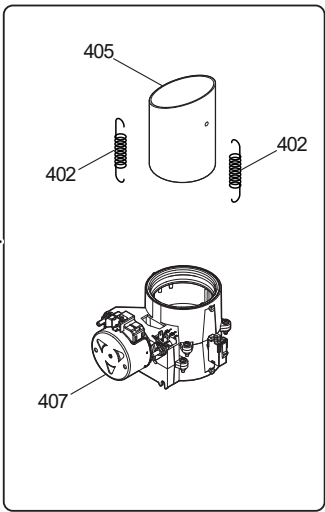

22 = 20 grids G21/1

_____ COE = Combi Oven Electric

SKYLINE								
Pos	Spare part Code	Factory code	Descrizione	Description	V	W & T	S	Ref./Notes
100	0CK103	503404P02	FIANCO SINISTRO 6 1/1	LEFT PANEL 6 1/1				6 GN 1/1
100	0CK102	503404Q02	FIANCO SINISTRO 10 1/1	LEFT PANEL 10 1/1				10 GN 1/1
100	0CK104	503405A02	FIANCO SINISTRO 6 2/1	LEFT PANEL 6 2/1				6 GN 2/1
100	0CK227	503405B02	FIANCO SINISTRO 10 2/1	LEFT PANEL 10 2/1				10 GN 2/1
101	0CK293	503404R03	SCHIENALE FORNO 6 1/1	BACK PANEL 6 1/1				6 GN 1/1
101	0CK294	503404S03	SCHIENALE FORNO 10 1/1	BACK PANEL 10 1/1				10 GN 1/1
101	0CK295	503405603	SCHIENALE FORNO 6 2/1	BACK PANEL 6 2/1				6 GN 2/1
101	0CK296	503405703	SCHIENALE FORNO 10 2/1	BACK PANEL 10 2/1				10 GN 2/1
102	0CK230	503404C03	COPERCHIO FORNO 6-10 1/1	TOP PANEL 6-10 1/1				6-10 GN 1/1
102	0CK229	503405D02	COPERCHIO FORNO 6-10 2/1	TOP PANEL 6-10 2/1				6-10 GN 2/1
103	0C4234	806847803	CERNIERA SUPERIORE	UPPER HINGE	X	X		RIGHT HINGED
103	*	80540DX00	CERNIERA SUPERIORE PORTA REV	UPPER HINGE FOR REVERSE DOOR	X	X		LEFT HINGED
104	0CK071	543401S02	AMMORTIZZATORE VETRO INTERNO	INNER GLASS DUMPER		X		
105	0CK319	830409802	MANIGLIA PORTA	DOOR HANDLE	X			ZANUSSI
106	0CK148	50440CX02	MOLLA FERMAVETRO	INNER GLASS STOPPER		X		
107	0C4092	806859903	NASELLO CHIUSURA 1-STEP	SINGLE STEP DOOR LATCH	X	X		
108	0CK086	510400101	CERNIERA INFERIORE PORTA	LOWER HINGE	X	X		RIGHT HINGED
108	*	800401Y00	CERNIERA INFERIORE PORTA REV	LOWER HINGE FOR REVERSE DOOR	X	X		LEFT HINGED
109	0CK158	511400N01	POSIZIONAT. INF.CON FERMO-PORTA	DOOR POSITIONER WITH STOPPER		X		RIGHT HINGED
109	0CK354	511400R00	POSIZIONAT. INF.CON FERMO-PORTA	DOOR POSITIONER WITH STOPPER		X		LEFT HINGED
110	0CK160	541401R00	PROTEZIONE CAVETTI LED	LED WIRING PROTECTION		X		
111	0CK143	835403C00	MECCANISMO CHIUSURA PORTA	CLOSING MECHANISM	X			
112	0CK297	548401U02	MANIGLIA PORTA	DOOR HANDLE	X			ELECTROLUX
113	0CK205	549400W01	VASCHETTA GN 1/1	FRONT DRIP TRAY GN 1/1		X		GN 1/1
113	0CK204	549400X01	VASCHETTA GN 2/1	FRONT DRIP TRAY GN 2/1		X		GN 2/1
114	0CK239	879402801	ASSIEME VETRO INTERNO 6 1/1	INNER GLASS ASSEMBLY 6 1/1	X	X		6 GN 1/1
114	0CK081	879402901	ASSIEME VETRO INTERNO 10 1/1	INNER GLASS ASSEMBLY 10 1/1	X	X		10 GN 1/1
114	0CK238	879402A01	ASSIEME VETRO INTERNO 6 2/1	INNER GLASS ASSEMBLY 6 2/1	X	X		6 GN 2/1
114	0CK240	879402B01	ASSIEME VETRO INTERNO 10 2/1	INNER GLASS ASSEMBLY 10 2/1	X	X		10 GN 2/1
115	0CK222	543401V01	GUARNIZIONE CELLA-PORTA 6 1/1	DOOR GASKET 6 1/1	X	X		6 GN 1/1
115	0CK120	543401X01	GUARNIZIONE CELLA-PORTA 10 1/1	DOOR GASKET 10 1/1	X	X		10 GN 1/1
115	0CK121	543401W01	GUARNIZIONE CELLA-PORTA 6 2/1	DOOR GASKET 6 2/1	X	X		6 GN 2/1
115	0CK223	543401Y01	GUARNIZIONE CELLA-PORTA 10 2/1	DOOR GASKET 10 2/1	X	X		10 GN 2/1
116	0CK171	83040BW02	SPILLONE MULTIPOINT 10 1/1 – 10 2/1	FOOD PROBE MULTIPOINT 10 1/1 – 10 2/1		X		10 grids
116	0CK172	83040CX01	SPILLONE MULTIPOINT 6 1/1 – 6 2/1	FOOD PROBE MULTIPOINT 6 1/1 – 6 2/1		X		6 grids
116	0CK173	83040BV01	SPILLONE SINGLE POINT 10 1/1 – 10 2/1	FOOD PROBE SINGLE POINT 10 1/1 – 10 2/1		X		10 grids
116	0CK174	83040CY01	SPILLONE SINGLE POINT 6 1/1 – 6 2/1	FOOD PROBE SINGLE POINT 6 1/1 – 6 2/1		X		6 grids
117	0CK176	503407300	SUPPORTO FILTRO	FILTER SUPPORT				
118	0CK226	549400U02	FILTRO ARIA	AIR FILTER		X		
119	0CK154	875403K00	PIEDE DI SERVIZIO INOX	SERVICE FOOT INOX				
120	0CK076	870401W03	ASSIEME PORTATEGLIE 6 1/1	TRAY RACK 6 1/1				6 GN 1/1
120	0CK241	870401Y03	ASSIEME PORTATEGLIE 10 1/1	TRAY RACK 10 1/1				10 GN 1/1
120	0CK078	870401X03	ASSIEME PORTATEGLIE 6 2/1	TRAY RACK 6 2/1				6 GN 2/1
120	0CK077	870401Z03	ASSIEME PORTATEGLIE 10 2/1	TRAY RACK 10 2/1				10 GN 2/1
120	*	875404P01	ASSIEME PORTATEGLIE 6 1/1	TRAY RACK 6 1/1				6 GN 1/1 BAKERY
121	0CK331	548402700	COPERCHIETTO MANIGLIA ELUX	ELUX HANDLE COVER		X		ELECTROLUX
122	0CK220	500406801	MOLLETTA FERMATEGLIE	SPRING STOPPER		X		