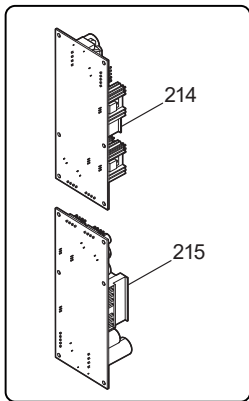

22 = 20 grids G21/1

_____ COE = Combi Oven Electric

SKYLINE								
Pos	Spare part Code	Factory code	Descrizione	Description	V	W & T	S	Ref./Notes
100	0CK103	503404P02	FIANCO SINISTRO 6 1/1	LEFT PANEL 6 1/1				6 GN 1/1
100	0CK102	503404Q02	FIANCO SINISTRO 10 1/1	LEFT PANEL 10 1/1				10 GN 1/1
100	0CK104	503405A02	FIANCO SINISTRO 6 2/1	LEFT PANEL 6 2/1				6 GN 2/1
100	0CK227	503405B02	FIANCO SINISTRO 10 2/1	LEFT PANEL 10 2/1				10 GN 2/1
101	0CK293	503404R03	SCHIENALE FORNO 6 1/1	BACK PANEL 6 1/1				6 GN 1/1
101	0CK294	503404S03	SCHIENALE FORNO 10 1/1	BACK PANEL 10 1/1				10 GN 1/1
101	0CK295	503405603	SCHIENALE FORNO 6 2/1	BACK PANEL 6 2/1				6 GN 2/1
101	0CK296	503405703	SCHIENALE FORNO 10 2/1	BACK PANEL 10 2/1				10 GN 2/1
102	0CK230	503404C03	COPERCHIO FORNO 6-10 1/1	TOP PANEL 6-10 1/1				6-10 GN 1/1
102	0CK229	503405D02	COPERCHIO FORNO 6-10 2/1	TOP PANEL 6-10 2/1				6-10 GN 2/1
103	0C4234	806847803	CERNIERA SUPERIORE	UPPER HINGE	X	X		RIGHT HINGED
103	*	80540DX00	CERNIERA SUPERIORE PORTA REV	UPPER HINGE FOR REVERSE DOOR	X	X		LEFT HINGED
104	0CK071	543401S02	AMMORTIZZATORE VETRO INTERNO	INNER GLASS DUMPER		X		
105	0CK319	830409802	MANIGLIA PORTA	DOOR HANDLE	X			ZANUSSI
106	0CK148	50440CX02	MOLLA FERMAVETRO	INNER GLASS STOPPER		X		
107	0C4092	806859903	NASELLO CHIUSURA 1-STEP	SINGLE STEP DOOR LATCH	X	X		
108	0CK086	510400101	CERNIERA INFERIORE PORTA	LOWER HINGE	X	X		RIGHT HINGED
108	*	800401Y00	CERNIERA INFERIORE PORTA REV	LOWER HINGE FOR REVERSE DOOR	X	X		LEFT HINGED
109	0CK158	511400N01	POSIZIONAT. INF.CON FERMO-PORTA	DOOR POSITIONER WITH STOPPER		X		RIGHT HINGED
109	0CK354	511400R00	POSIZIONAT. INF.CON FERMO-PORTA	DOOR POSITIONER WITH STOPPER		X		LEFT HINGED
110	0CK160	541401R00	PROTEZIONE CAVETTI LED	LED WIRING PROTECTION		X		
111	0CK143	835403C00	MECCANISMO CHIUSURA PORTA	CLOSING MECHANISM	X			
112	0CK297	548401U02	MANIGLIA PORTA	DOOR HANDLE	X			ELECTROLUX
113	0CK205	549400W01	VASCHETTA GN 1/1	FRONT DRIP TRAY GN 1/1		X		GN 1/1
113	0CK204	549400X01	VASCHETTA GN 2/1	FRONT DRIP TRAY GN 2/1		X		GN 2/1
114	0CK239	879402801	ASSIEME VETRO INTERNO 6 1/1	INNER GLASS ASSEMBLY 6 1/1	X	X		6 GN 1/1
114	0CK081	879402901	ASSIEME VETRO INTERNO 10 1/1	INNER GLASS ASSEMBLY 10 1/1	X	X		10 GN 1/1
114	0CK238	879402A01	ASSIEME VETRO INTERNO 6 2/1	INNER GLASS ASSEMBLY 6 2/1	X	X		6 GN 2/1
114	0CK240	879402B01	ASSIEME VETRO INTERNO 10 2/1	INNER GLASS ASSEMBLY 10 2/1	X	X		10 GN 2/1
115	0CK222	543401V01	GUARNIZIONE CELLA-PORTA 6 1/1	DOOR GASKET 6 1/1	X	X		6 GN 1/1
115	0CK120	543401X01	GUARNIZIONE CELLA-PORTA 10 1/1	DOOR GASKET 10 1/1	X	X		10 GN 1/1
115	0CK121	543401W01	GUARNIZIONE CELLA-PORTA 6 2/1	DOOR GASKET 6 2/1	X	X		6 GN 2/1
115	0CK223	543401Y01	GUARNIZIONE CELLA-PORTA 10 2/1	DOOR GASKET 10 2/1	X	X		10 GN 2/1
116	0CK171	83040BW02	SPILLONE MULTIPOINT 10 1/1 – 10 2/1	FOOD PROBE MULTIPOINT 10 1/1 – 10 2/1		X		10 grids
116	0CK172	83040CX01	SPILLONE MULTIPOINT 6 1/1 – 6 2/1	FOOD PROBE MULTIPOINT 6 1/1 – 6 2/1		X		6 grids
116	0CK173	83040BV01	SPILLONE SINGLE POINT 10 1/1 – 10 2/1	FOOD PROBE SINGLE POINT 10 1/1 – 10 2/1		X		10 grids
116	0CK174	83040CY01	SPILLONE SINGLE POINT 6 1/1 – 6 2/1	FOOD PROBE SINGLE POINT 6 1/1 – 6 2/1		X		6 grids
117	0CK176	503407300	SUPPORTO FILTRO	FILTER SUPPORT				
118	0CK226	549400U02	FILTRO ARIA	AIR FILTER		X		
119	0CK154	875403K00	PIEDE DI SERVIZIO INOX	SERVICE FOOT INOX				
120	0CK076	870401W03	ASSIEME PORTATEGLIE 6 1/1	TRAY RACK 6 1/1				6 GN 1/1
120	0CK241	870401Y03	ASSIEME PORTATEGLIE 10 1/1	TRAY RACK 10 1/1				10 GN 1/1
120	0CK078	870401X03	ASSIEME PORTATEGLIE 6 2/1	TRAY RACK 6 2/1				6 GN 2/1
120	0CK077	870401Z03	ASSIEME PORTATEGLIE 10 2/1	TRAY RACK 10 2/1				10 GN 2/1
120	*	875404P01	ASSIEME PORTATEGLIE 6 1/1	TRAY RACK 6 1/1				6 GN 1/1 BAKERY
121	0CK331	548402700	COPERCHIETTO MANIGLIA ELUX	ELUX HANDLE COVER		X		ELECTROLUX
122	0CK220	500406801	MOLLETTA FERMATEGLIE	SPRING STOPPER		X		