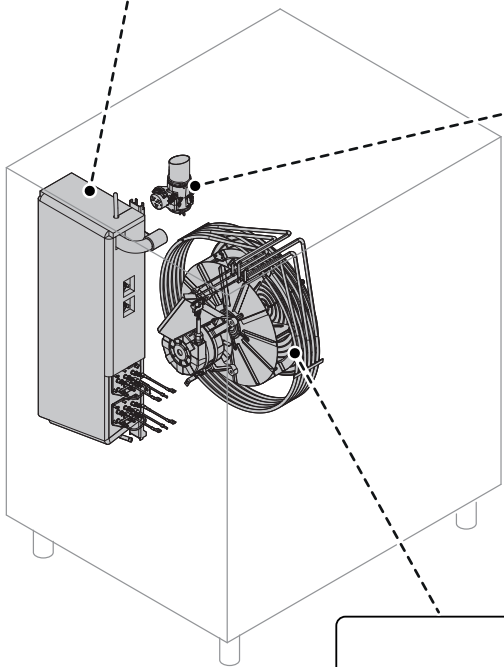

22 = 20 grids G21/1

_____ COE = Combi Oven Electric

SKYLINE								
Pos	Spare part Code	Factory code	Descrizione	Description	V	W & T	S	Ref./Notes
100	0CK103	503404P02	FIANCO SINISTRO 6 1/1	LEFT PANEL 6 1/1				6 GN 1/1
100	0CK102	503404Q02	FIANCO SINISTRO 10 1/1	LEFT PANEL 10 1/1				10 GN 1/1
100	0CK104	503405A02	FIANCO SINISTRO 6 2/1	LEFT PANEL 6 2/1				6 GN 2/1
100	0CK227	503405B02	FIANCO SINISTRO 10 2/1	LEFT PANEL 10 2/1				10 GN 2/1
101	0CK293	503404R03	SCHIENALE FORNO 6 1/1	BACK PANEL 6 1/1				6 GN 1/1
101	0CK294	503404S03	SCHIENALE FORNO 10 1/1	BACK PANEL 10 1/1				10 GN 1/1
101	0CK295	503405603	SCHIENALE FORNO 6 2/1	BACK PANEL 6 2/1				6 GN 2/1
101	0CK296	503405703	SCHIENALE FORNO 10 2/1	BACK PANEL 10 2/1				10 GN 2/1
102	0CK230	503404C03	COPERCHIO FORNO 6-10 1/1	TOP PANEL 6-10 1/1				6-10 GN 1/1
102	0CK229	503405D02	COPERCHIO FORNO 6-10 2/1	TOP PANEL 6-10 2/1				6-10 GN 2/1
103	0C4234	806847803	CERNIERA SUPERIORE	UPPER HINGE	X	X		RIGHT HINGED
103	*	80540DX00	CERNIERA SUPERIORE PORTA REV	UPPER HINGE FOR REVERSE DOOR	X	X		LEFT HINGED
104	0CK071	543401S02	AMMORTIZZATORE VETRO INTERNO	INNER GLASS DUMPER		X		
105	0CK319	830409802	MANIGLIA PORTA	DOOR HANDLE	X			ZANUSSI
106	0CK148	50440CX02	MOLLA FERMAVETRO	INNER GLASS STOPPER		X		
107	0C4092	806859903	NASELLO CHIUSURA 1-STEP	SINGLE STEP DOOR LATCH	X	X		
108	0CK086	510400101	CERNIERA INFERIORE PORTA	LOWER HINGE	X	X		RIGHT HINGED
108	*	800401Y00	CERNIERA INFERIORE PORTA REV	LOWER HINGE FOR REVERSE DOOR	X	X		LEFT HINGED
109	0CK158	511400N01	POSIZIONAT. INF.CON FERMO-PORTA	DOOR POSITIONER WITH STOPPER		X		RIGHT HINGED
109	0CK354	511400R00	POSIZIONAT. INF.CON FERMO-PORTA	DOOR POSITIONER WITH STOPPER		X		LEFT HINGED
110	0CK160	541401R00	PROTEZIONE CAVETTI LED	LED WIRING PROTECTION		X		
111	0CK143	835403C00	MECCANISMO CHIUSURA PORTA	CLOSING MECHANISM	X			
112	0CK297	548401U02	MANIGLIA PORTA	DOOR HANDLE	X			ELECTROLUX
113	0CK205	549400W01	VASCHETTA GN 1/1	FRONT DRIP TRAY GN 1/1		X		GN 1/1
113	0CK204	549400X01	VASCHETTA GN 2/1	FRONT DRIP TRAY GN 2/1		X		GN 2/1
114	0CK239	879402801	ASSIEME VETRO INTERNO 6 1/1	INNER GLASS ASSEMBLY 6 1/1	X	X		6 GN 1/1
114	0CK081	879402901	ASSIEME VETRO INTERNO 10 1/1	INNER GLASS ASSEMBLY 10 1/1	X	X		10 GN 1/1
114	0CK238	879402A01	ASSIEME VETRO INTERNO 6 2/1	INNER GLASS ASSEMBLY 6 2/1	X	X		6 GN 2/1
114	0CK240	879402B01	ASSIEME VETRO INTERNO 10 2/1	INNER GLASS ASSEMBLY 10 2/1	X	X		10 GN 2/1
115	0CK222	543401V01	GUARNIZIONE CELLA-PORTA 6 1/1	DOOR GASKET 6 1/1	X	X		6 GN 1/1
115	0CK120	543401X01	GUARNIZIONE CELLA-PORTA 10 1/1	DOOR GASKET 10 1/1	X	X		10 GN 1/1
115	0CK121	543401W01	GUARNIZIONE CELLA-PORTA 6 2/1	DOOR GASKET 6 2/1	X	X		6 GN 2/1
115	0CK223	543401Y01	GUARNIZIONE CELLA-PORTA 10 2/1	DOOR GASKET 10 2/1	X	X		10 GN 2/1
116	0CK171	83040BW02	SPILLONE MULTIPOINT 10 1/1 – 10 2/1	FOOD PROBE MULTIPOINT 10 1/1 – 10 2/1		X		10 grids
116	0CK172	83040CX01	SPILLONE MULTIPOINT 6 1/1 – 6 2/1	FOOD PROBE MULTIPOINT 6 1/1 – 6 2/1		X		6 grids
116	0CK173	83040BV01	SPILLONE SINGLE POINT 10 1/1 – 10 2/1	FOOD PROBE SINGLE POINT 10 1/1 – 10 2/1		X		10 grids
116	0CK174	83040CY01	SPILLONE SINGLE POINT 6 1/1 – 6 2/1	FOOD PROBE SINGLE POINT 6 1/1 – 6 2/1		X		6 grids
117	0CK176	503407300	SUPPORTO FILTRO	FILTER SUPPORT				
118	0CK226	549400U02	FILTRO ARIA	AIR FILTER		X		
119	0CK154	875403K00	PIEDE DI SERVIZIO INOX	SERVICE FOOT INOX				
120	0CK076	870401W03	ASSIEME PORTATEGLIE 6 1/1	TRAY RACK 6 1/1				6 GN 1/1
120	0CK241	870401Y03	ASSIEME PORTATEGLIE 10 1/1	TRAY RACK 10 1/1				10 GN 1/1
120	0CK078	870401X03	ASSIEME PORTATEGLIE 6 2/1	TRAY RACK 6 2/1				6 GN 2/1
120	0CK077	870401Z03	ASSIEME PORTATEGLIE 10 2/1	TRAY RACK 10 2/1				10 GN 2/1
120	*	875404P01	ASSIEME PORTATEGLIE 6 1/1	TRAY RACK 6 1/1				6 GN 1/1 BAKERY
121	0CK331	548402700	COPERCHIETTO MANIGLIA ELUX	ELUX HANDLE COVER		X		ELECTROLUX
122	0CK220	500406801	MOLLETTA FERMATEGLIE	SPRING STOPPER		X		