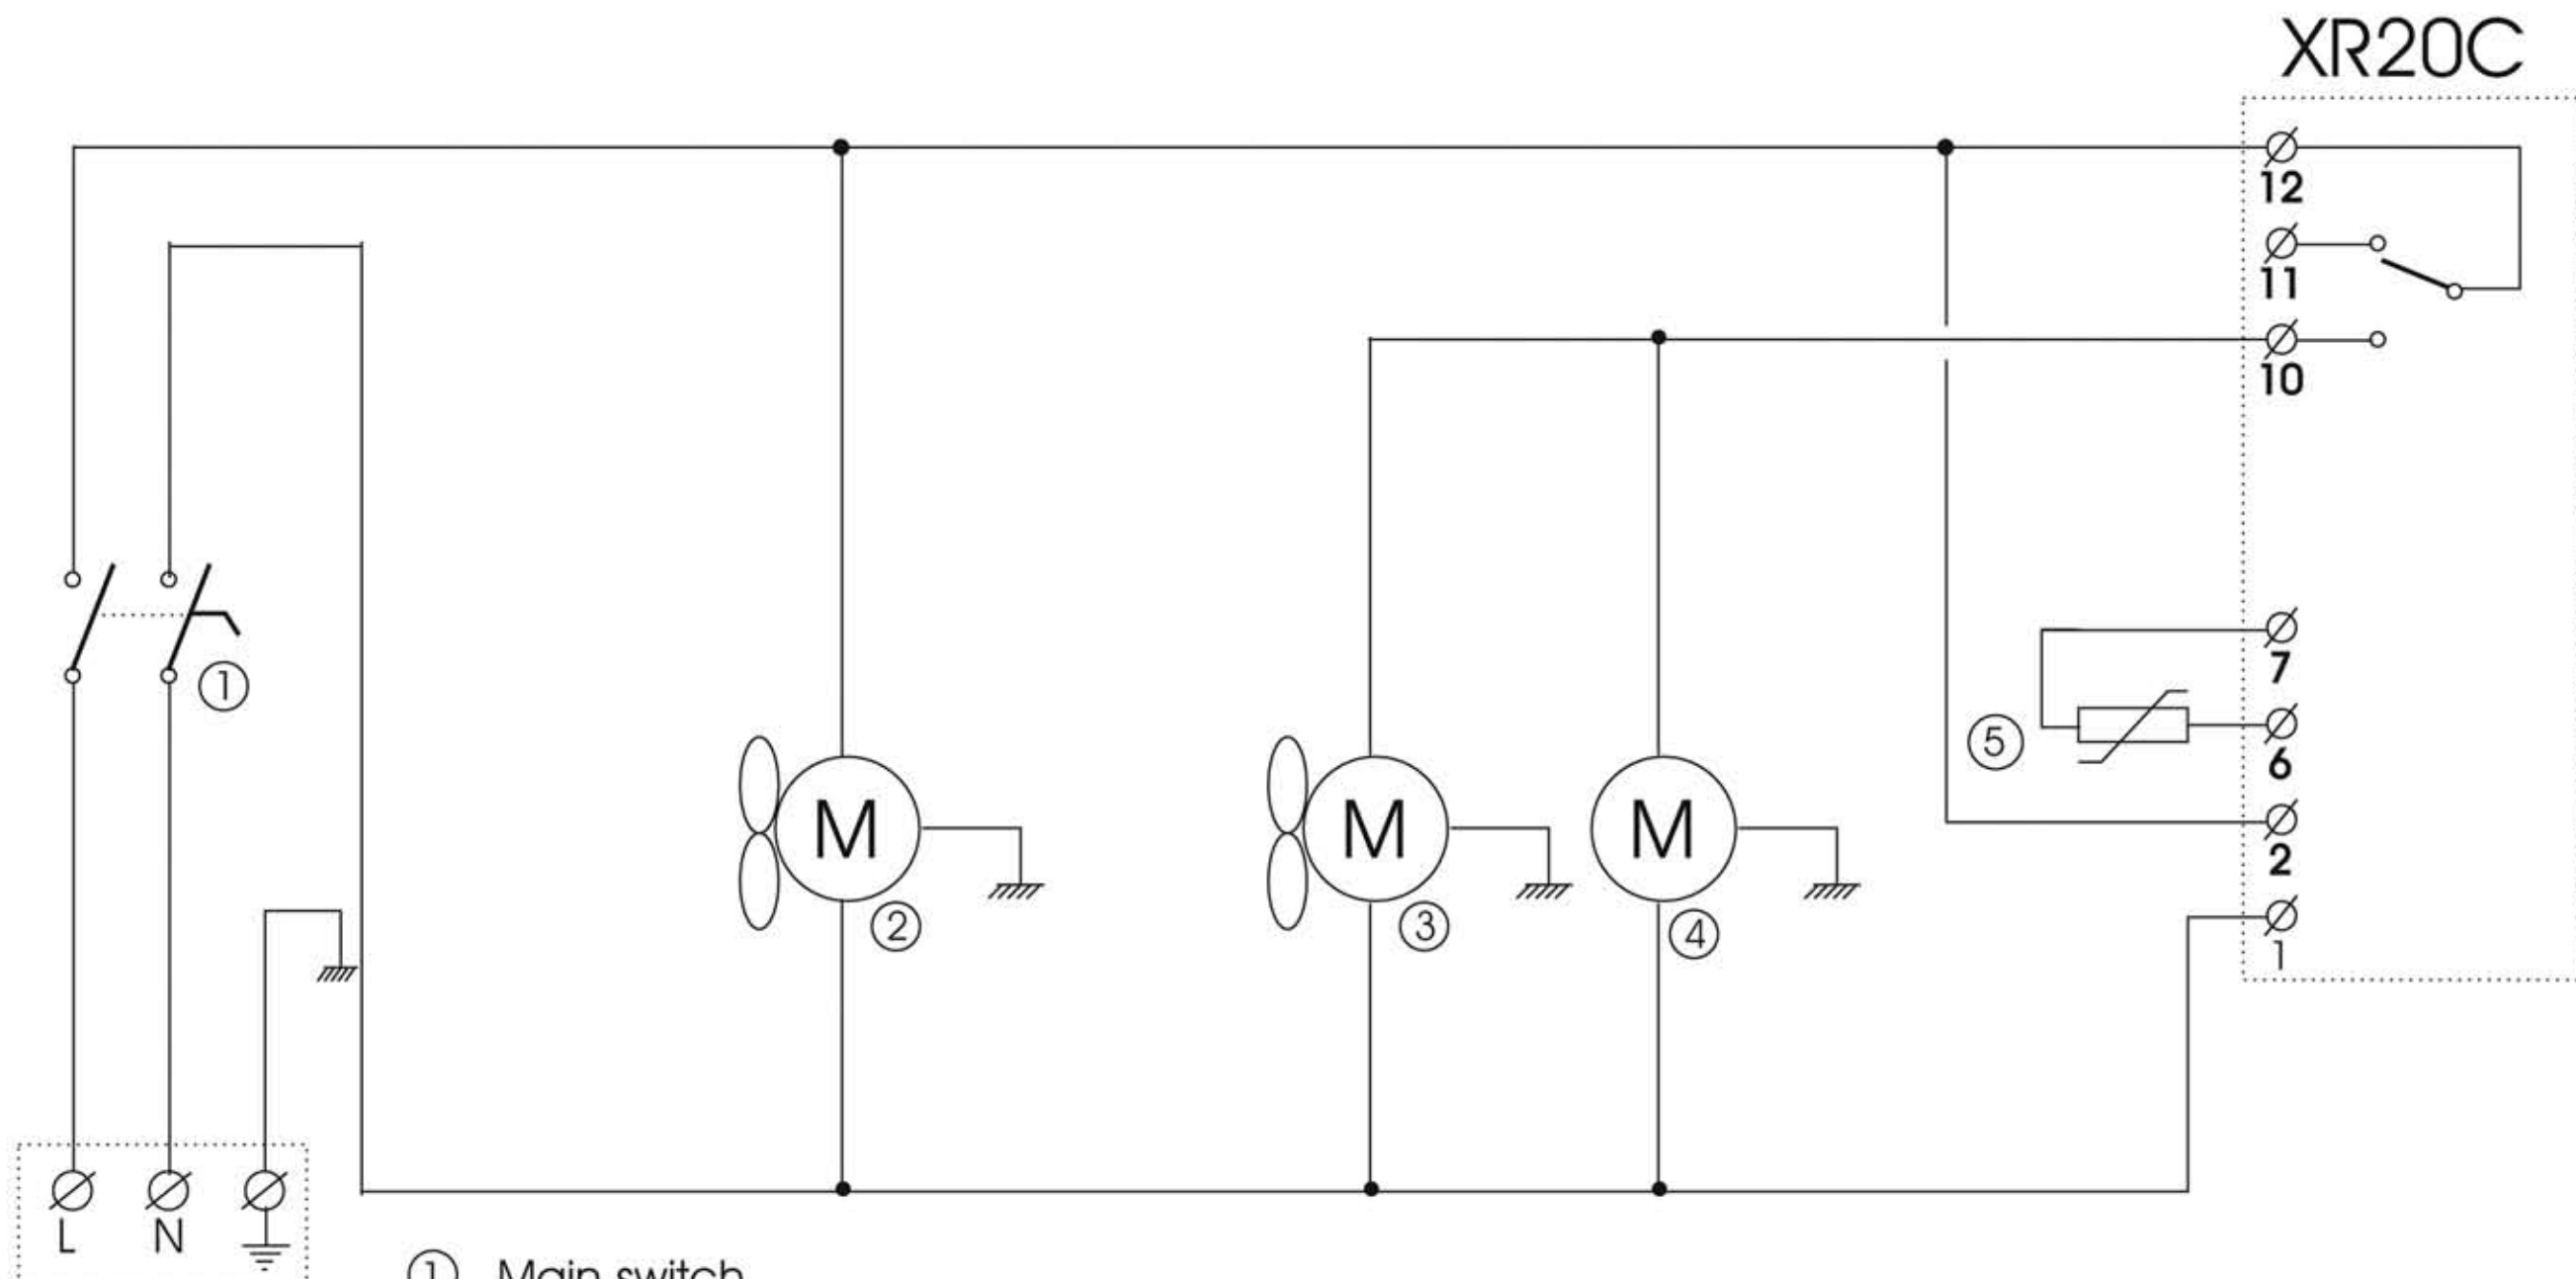

07/2018

Mod: SR2/R6

Production code: 39130621000 / GP20I

Diamond
catering equipment

- ① Main switch
- ② Evaporator fan
- ③ Condenser fan
- ④ Compressor
- ⑤ Cabinet probe