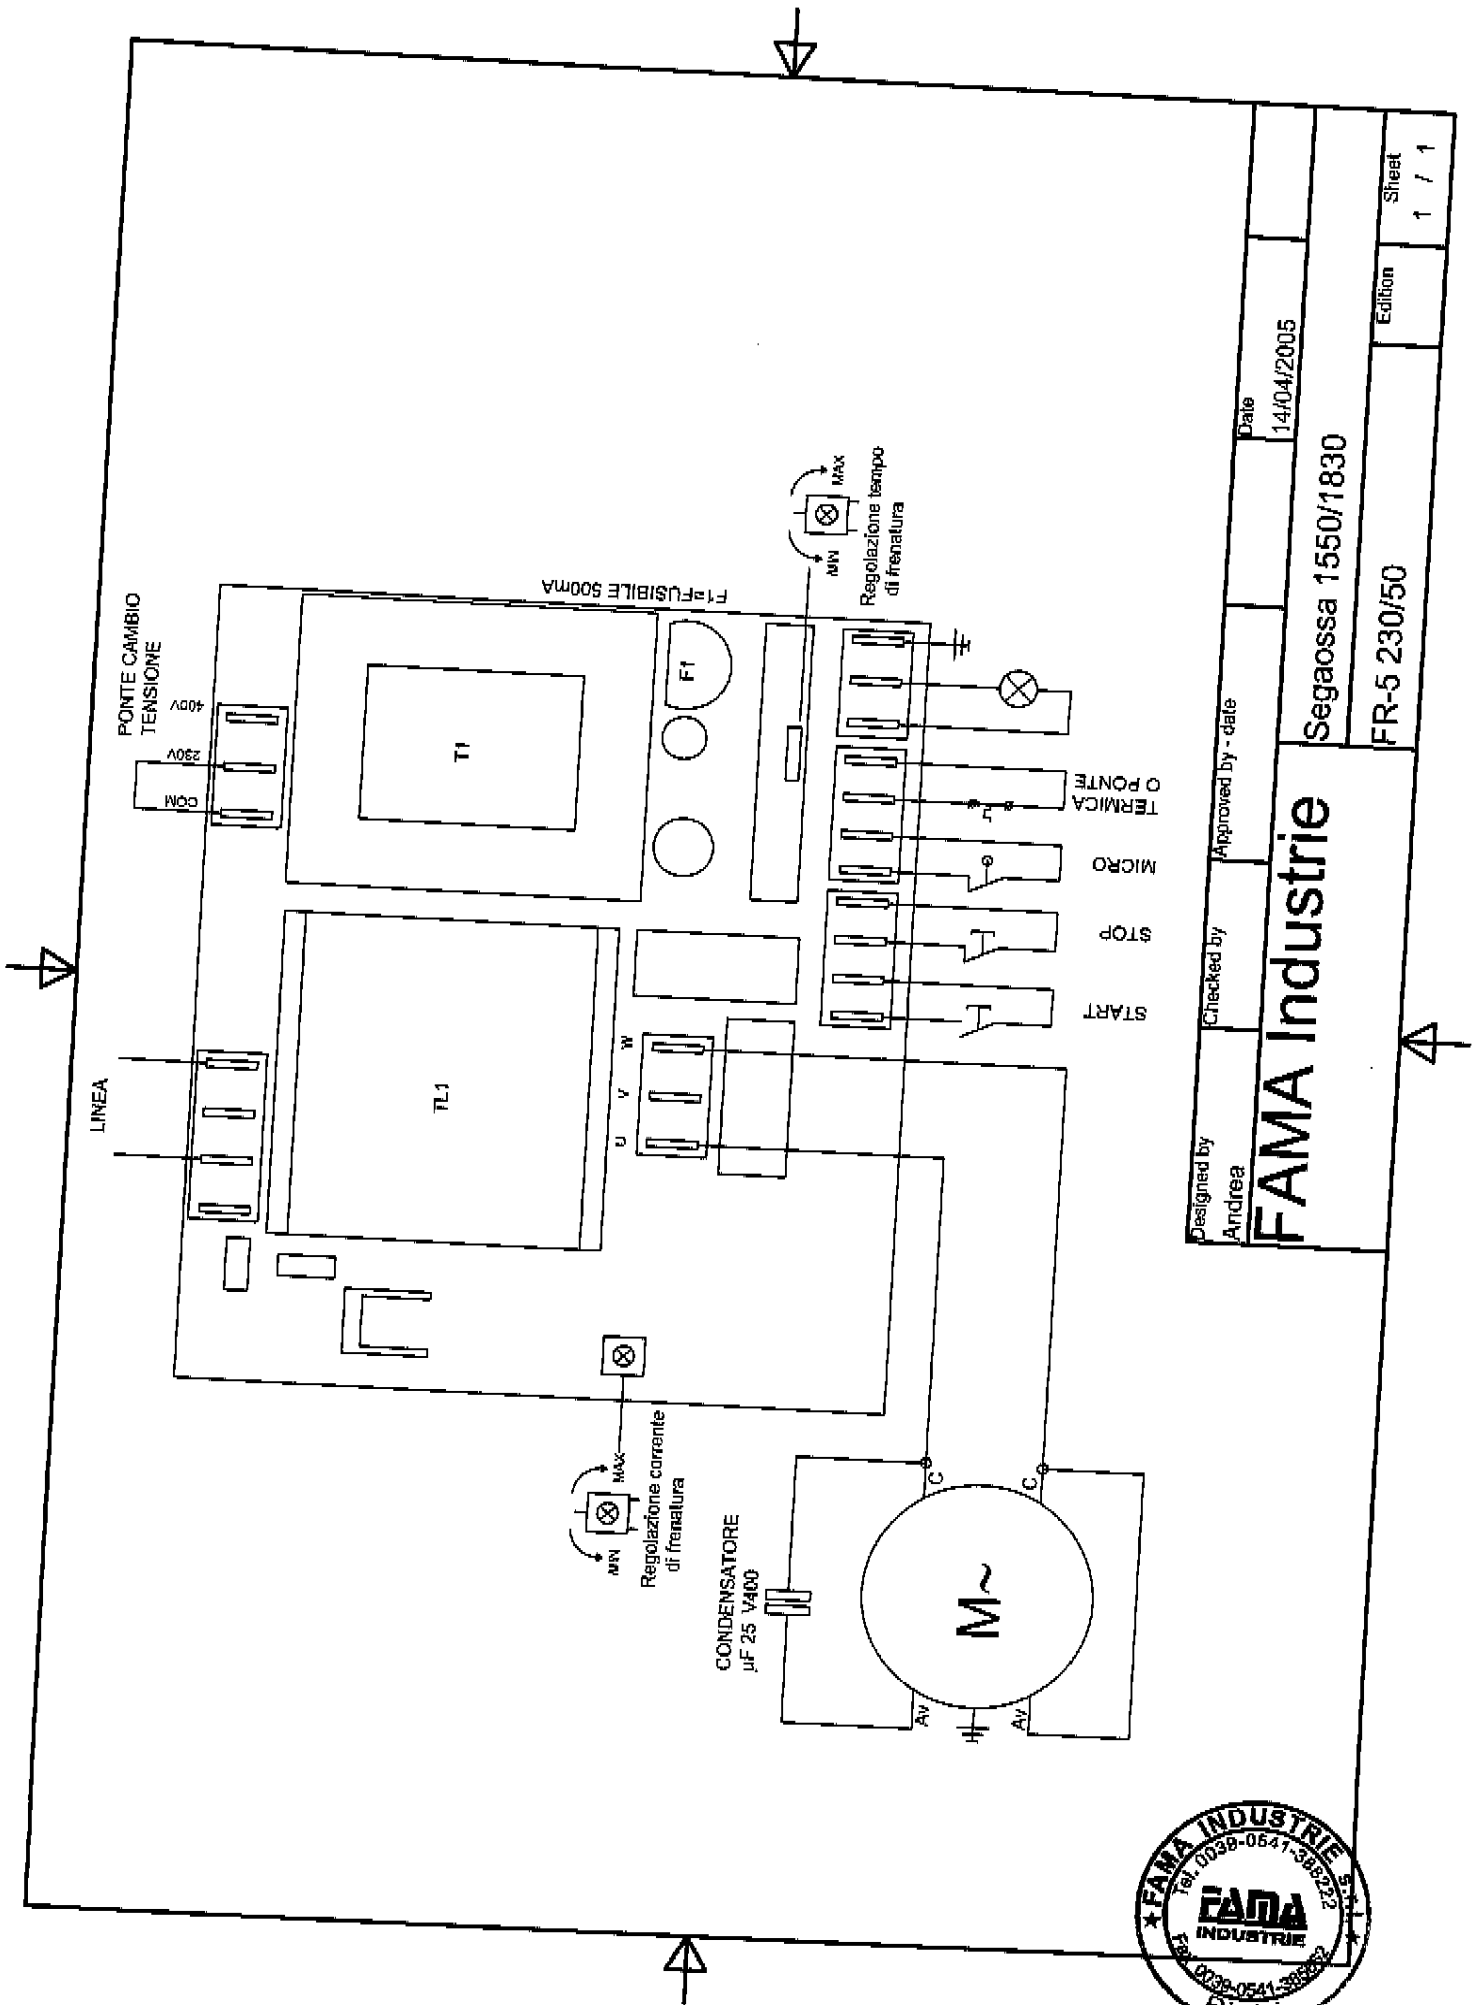

04/2007

Mod:SA-183/2

Production code:FSGM101

0032 2420 6766

Designed by Andrea	Checked by	Approved by - date 14/04/2005	Date
FAMA Industrie		Segaossa 1550/1830	Sheet 1 / 1
		TGFR7 230/50	Edition

e.g. SIG. FRANCO

Come richiesto gli
Schemi elettrici per
i nostri SEGAOSSA monofase
Cordiali saluti.
G. G.

Designed by Andrea	Checked by	Approved by - date	Date 14/04/2005
FAMA Industrie			Segaossa 1550/1830
FR-5 230/50			Edition 1 / 1