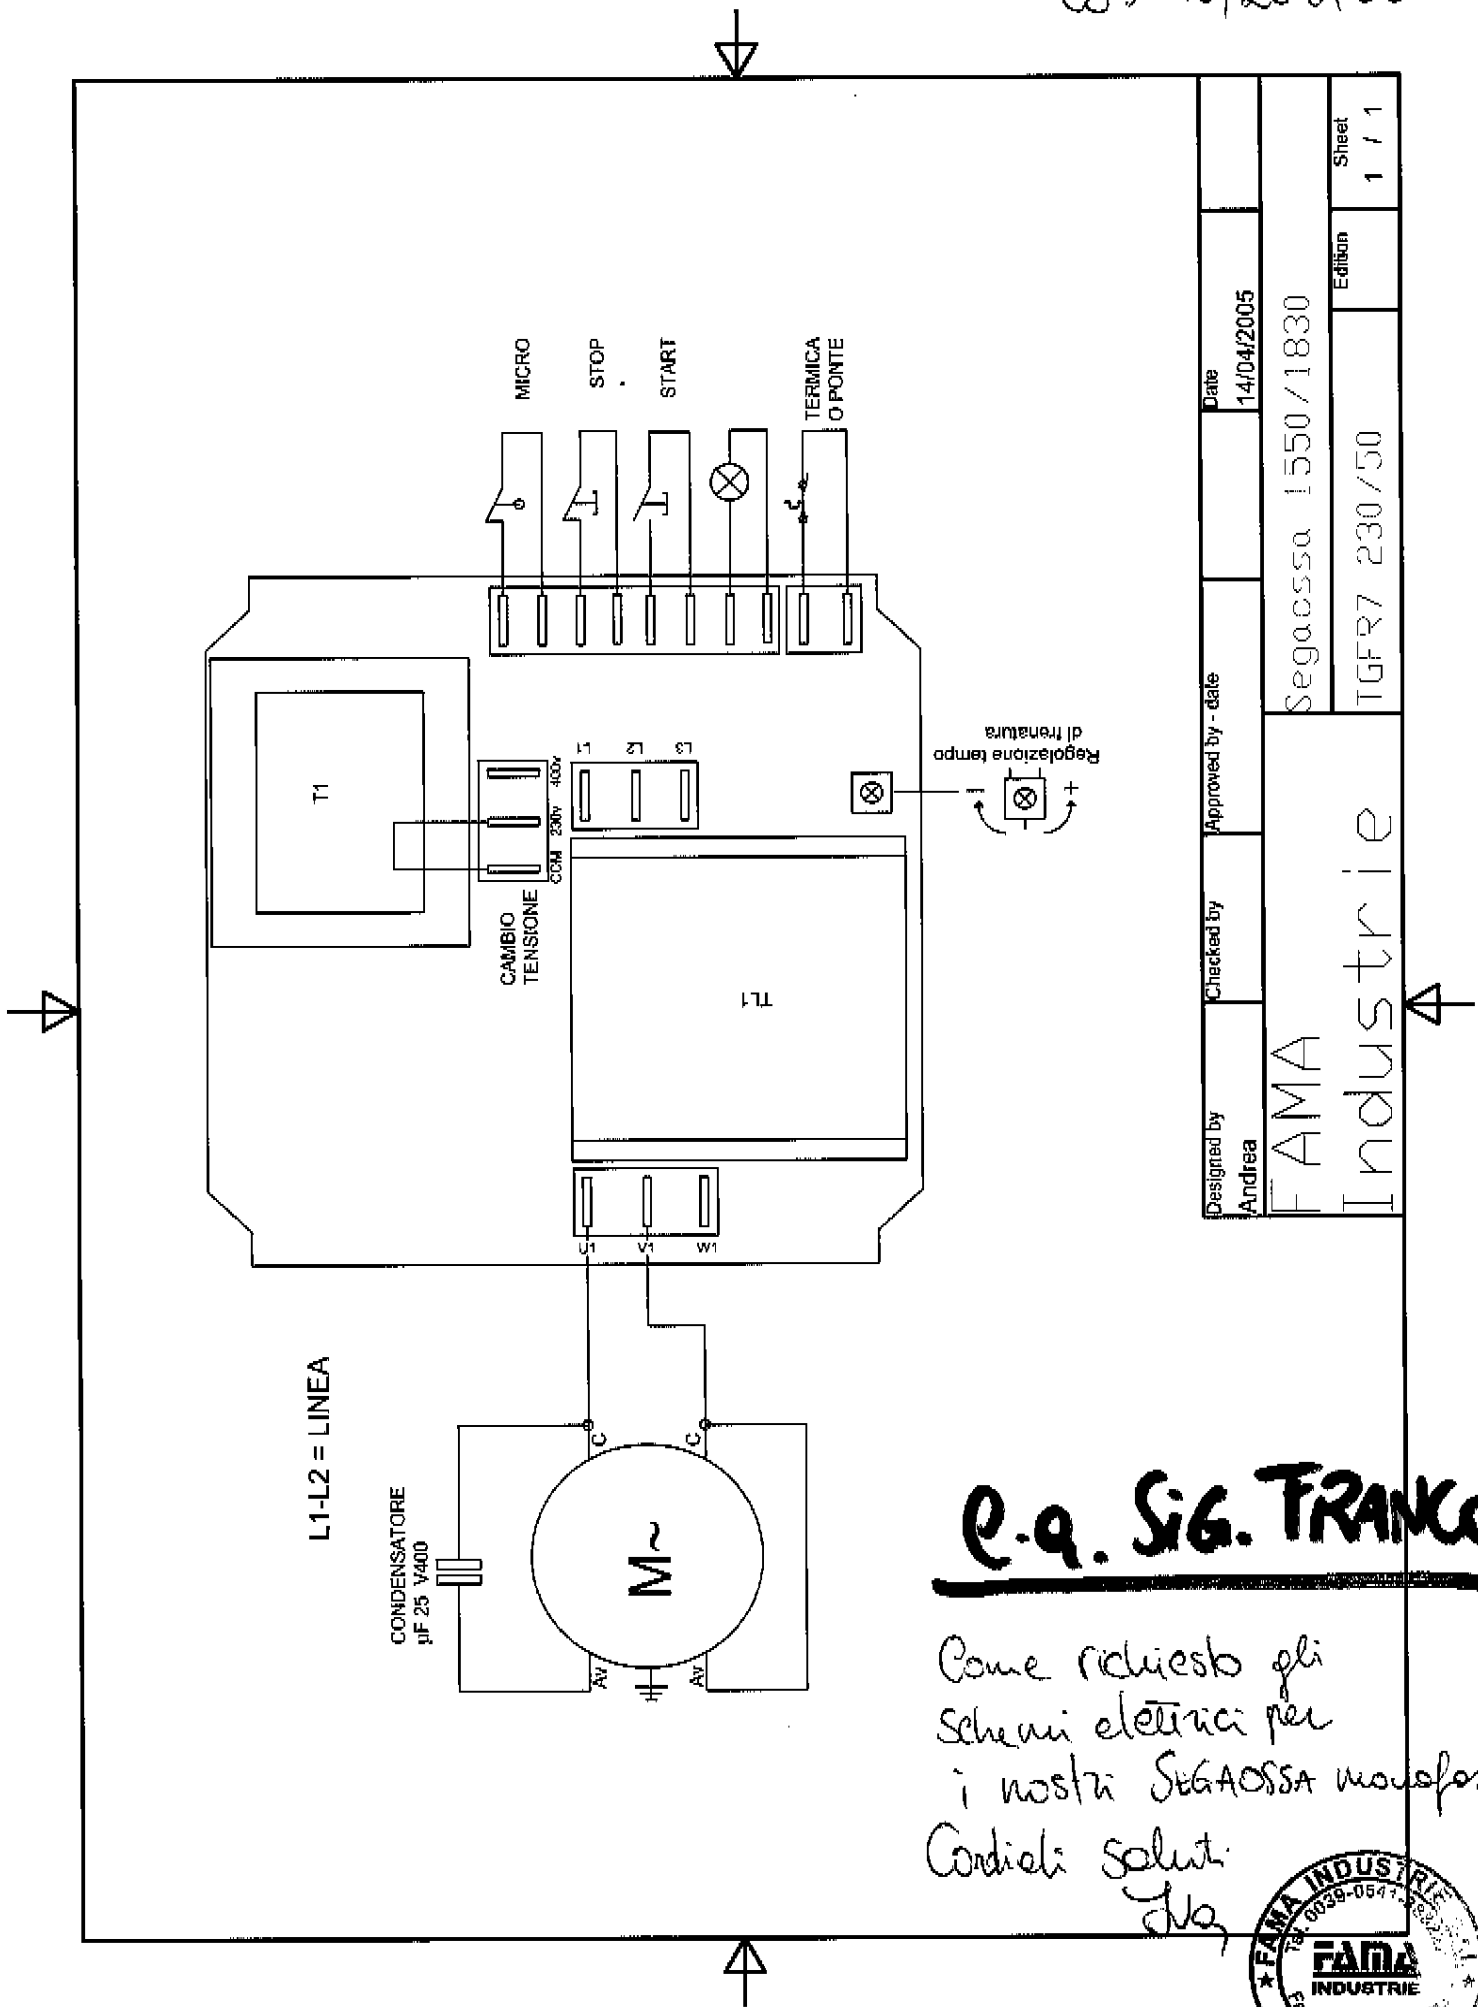

04/2007

Mod:SA-183/2

Production code:FSGM101

0032 2420 6766

Designed by Andrea	Checked by	Approved by - date 14/04/2005	Date
FAMA Industrie		Segaossa 1550/1830	Sheet 1 / 1
		TGFR7 230/50	Edition

e.g. SIG. FRANCO

Come richiesto gli
Schemi elettrici per
i nostri SEGAOSSA monofase
Cordiali saluti.
G. G.

Designed by Andrea	Checked by	Approved by - date	Date 14/04/2005
FAMA Industrie			Segaossa 1550/1830
FR-5 230/50			Edition 1 / 1