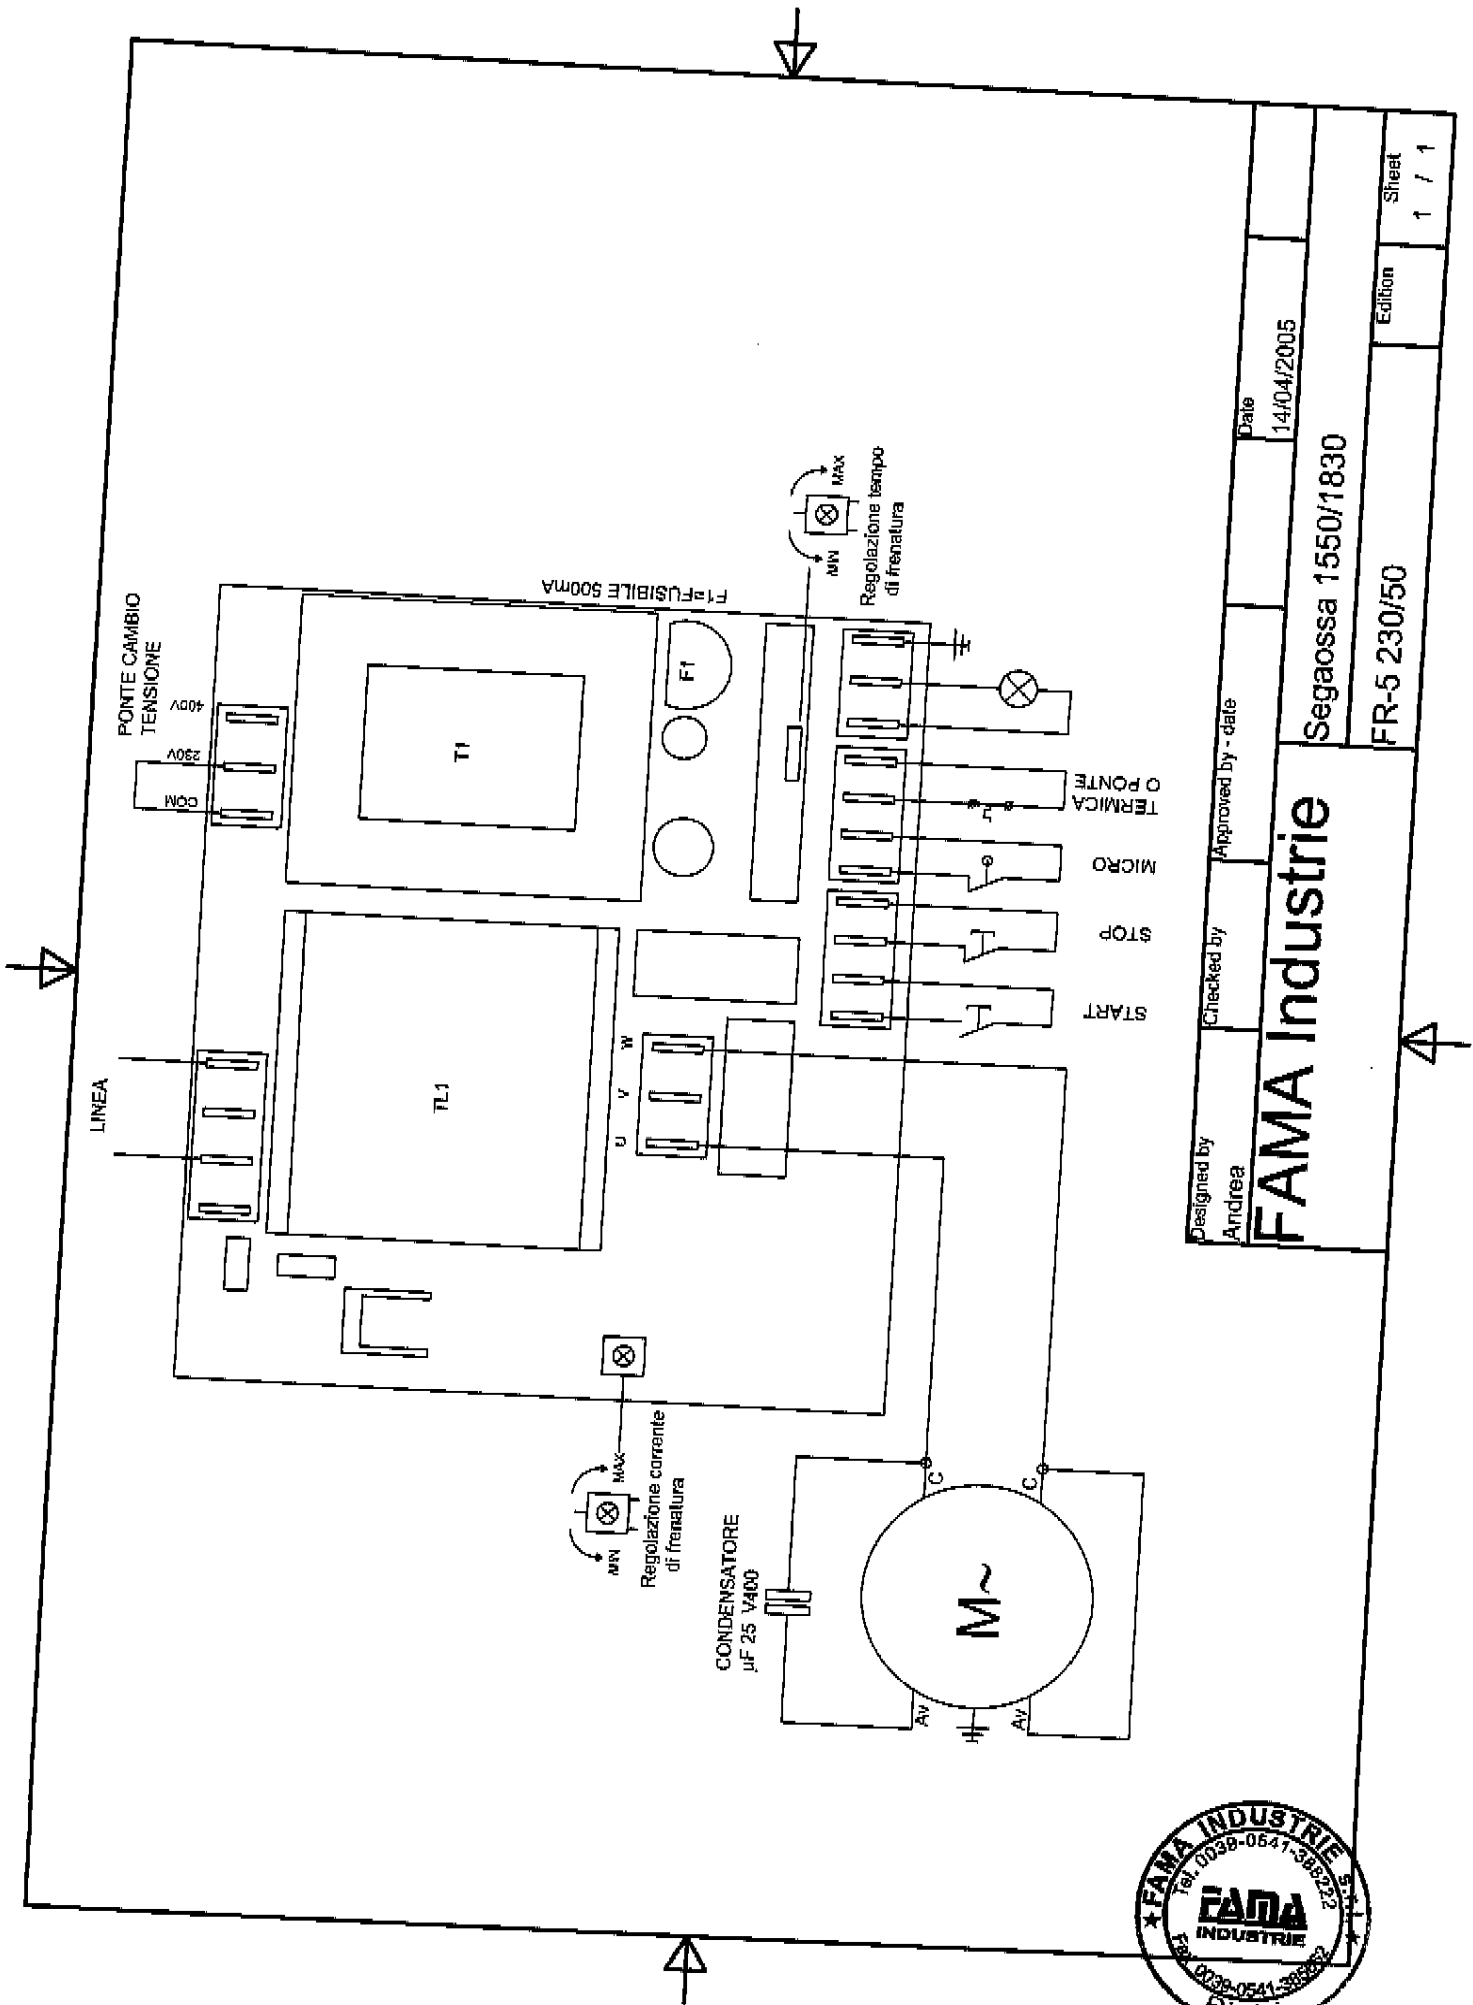

04/2007

Mod:SA-155/2

Production code:FSGM103

0032 2420 6766

Designed by Andrea	Checked by	Approved by - date 14/04/2005	Date
FAMA Industrie		Segaossa 1550/1830	Sheet 1 / 1
		TGFR7 230/50	Edition

e.g. SIG. FRANCO

Come richiesto gli
Schemi elettrici per
i nostri SEGAOSSA monofase
Cordiali saluti.
G. G.

Designed by Andrea	Checked by	Approved by - date	Date 14/04/2005
FAMA Industrie			Segaossa 1550/1830
FR-5 230/50			Edition 1 / 1