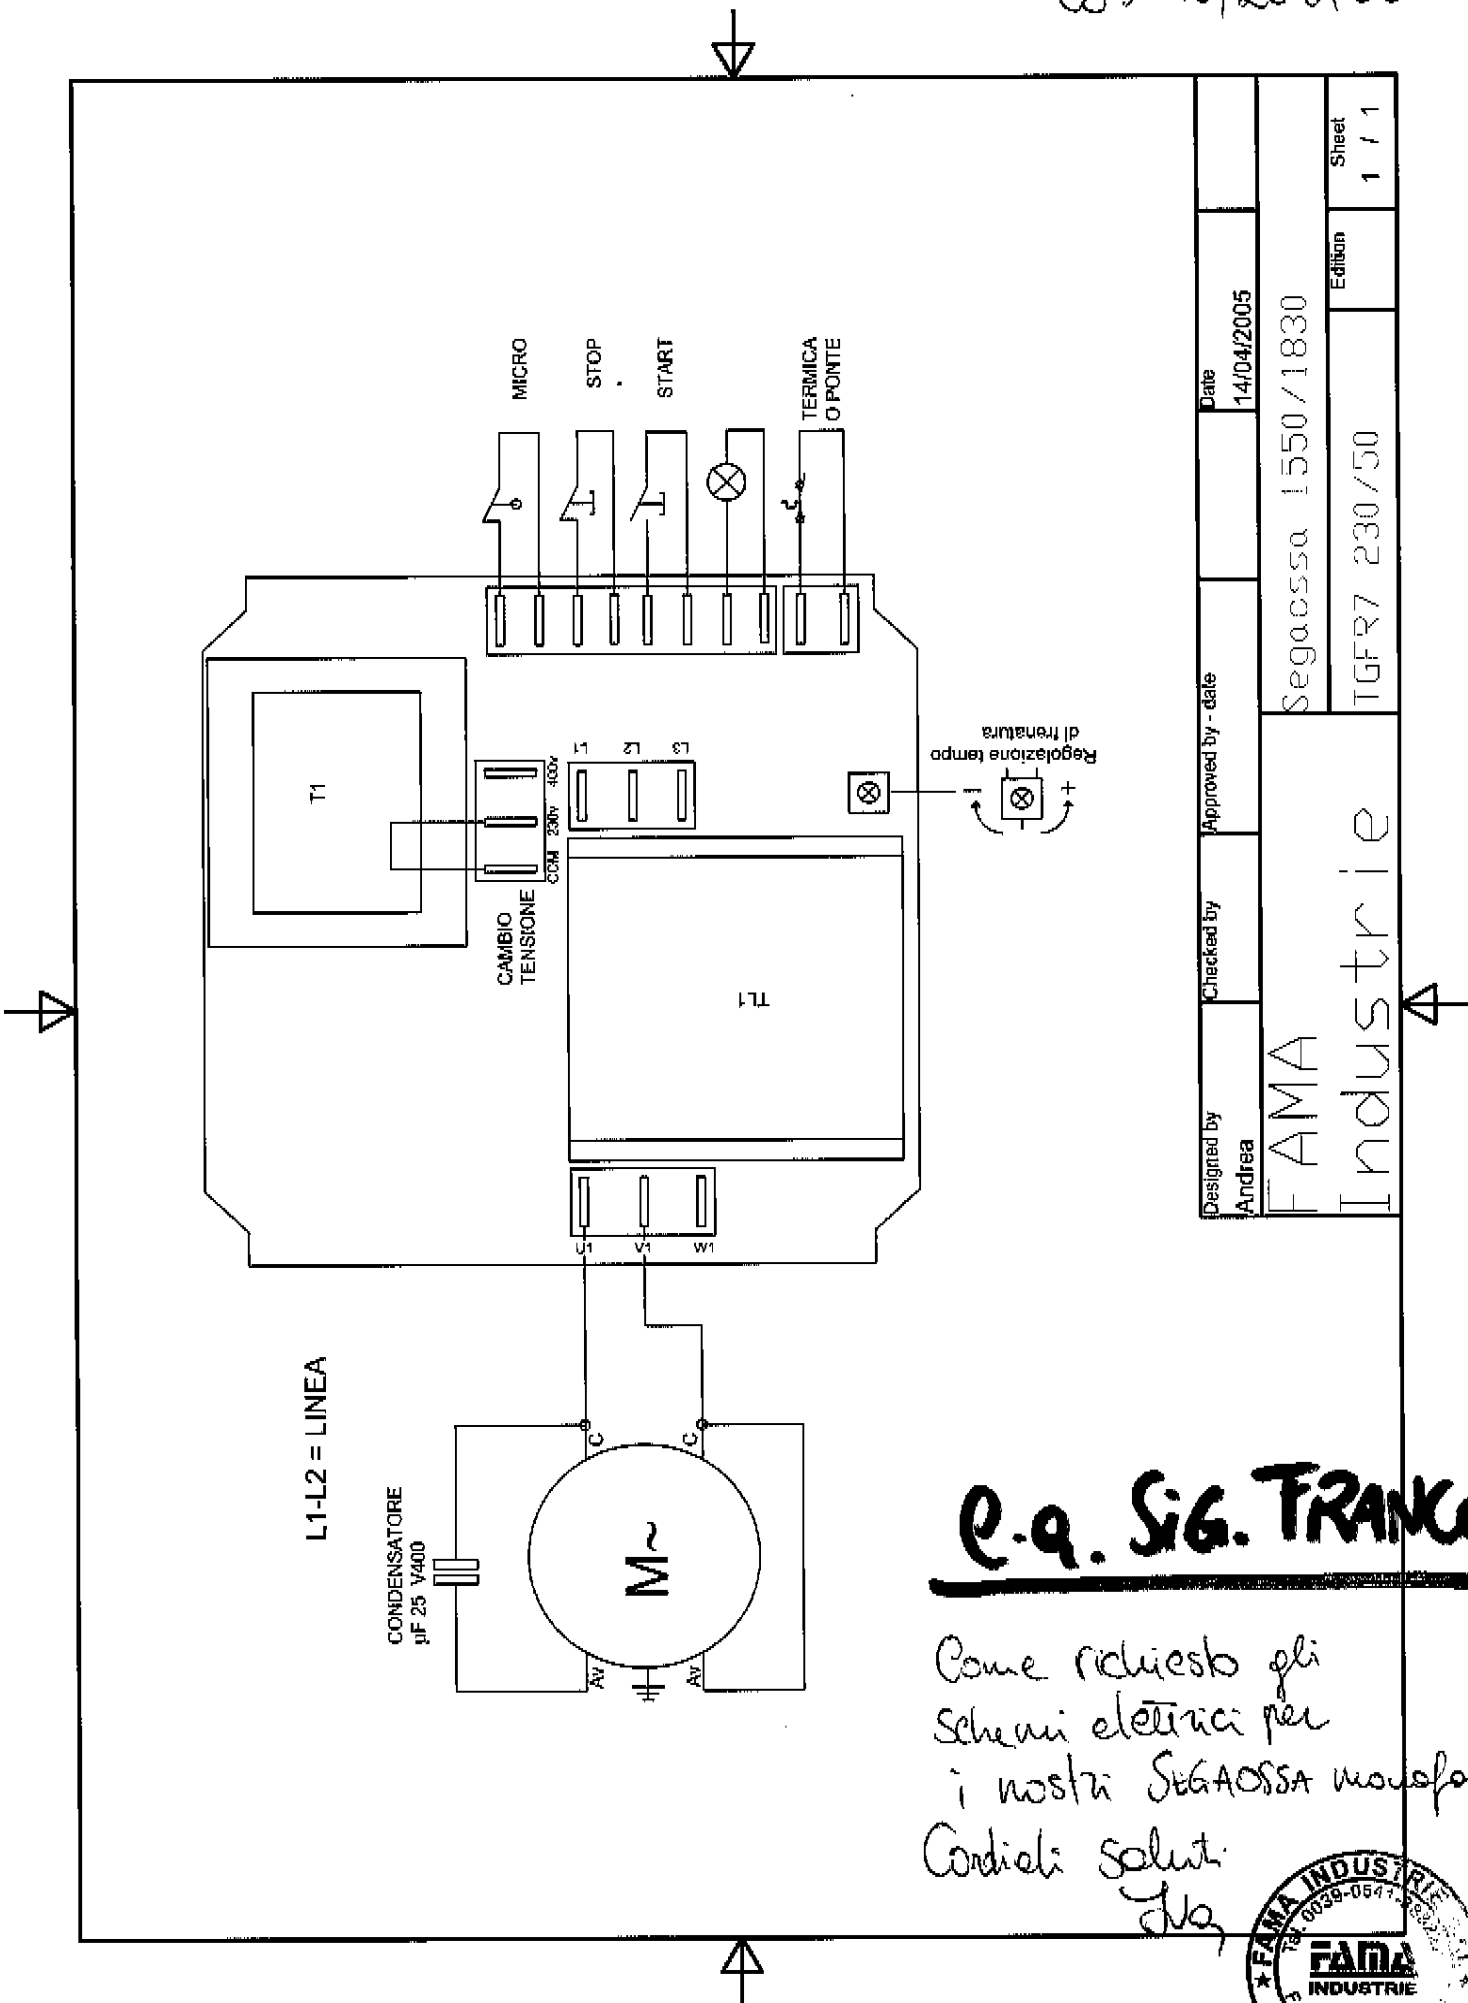

04/2007

Mod:SA-155/2

Production code:FSGM103

0032 2420 6766

Designed by Andrea	Checked by	Approved by - date 14/04/2005	Date
FAMA Industrie		Segaossa 1550/1830	Sheet 1 / 1
		TGFR7 230/50	Edition

e.g. SIG. FRANCO

Come richiesto gli
Schemi elettrici per
i nostri SEGAOSSA monofase
Cordiali saluti.
G. G.

Designed by Andrea	Checked by	Approved by - date	Date 14/04/2005
FAMA Industrie			Segaossa 1550/1830
FR-5 230/50			Edition 1 / 1