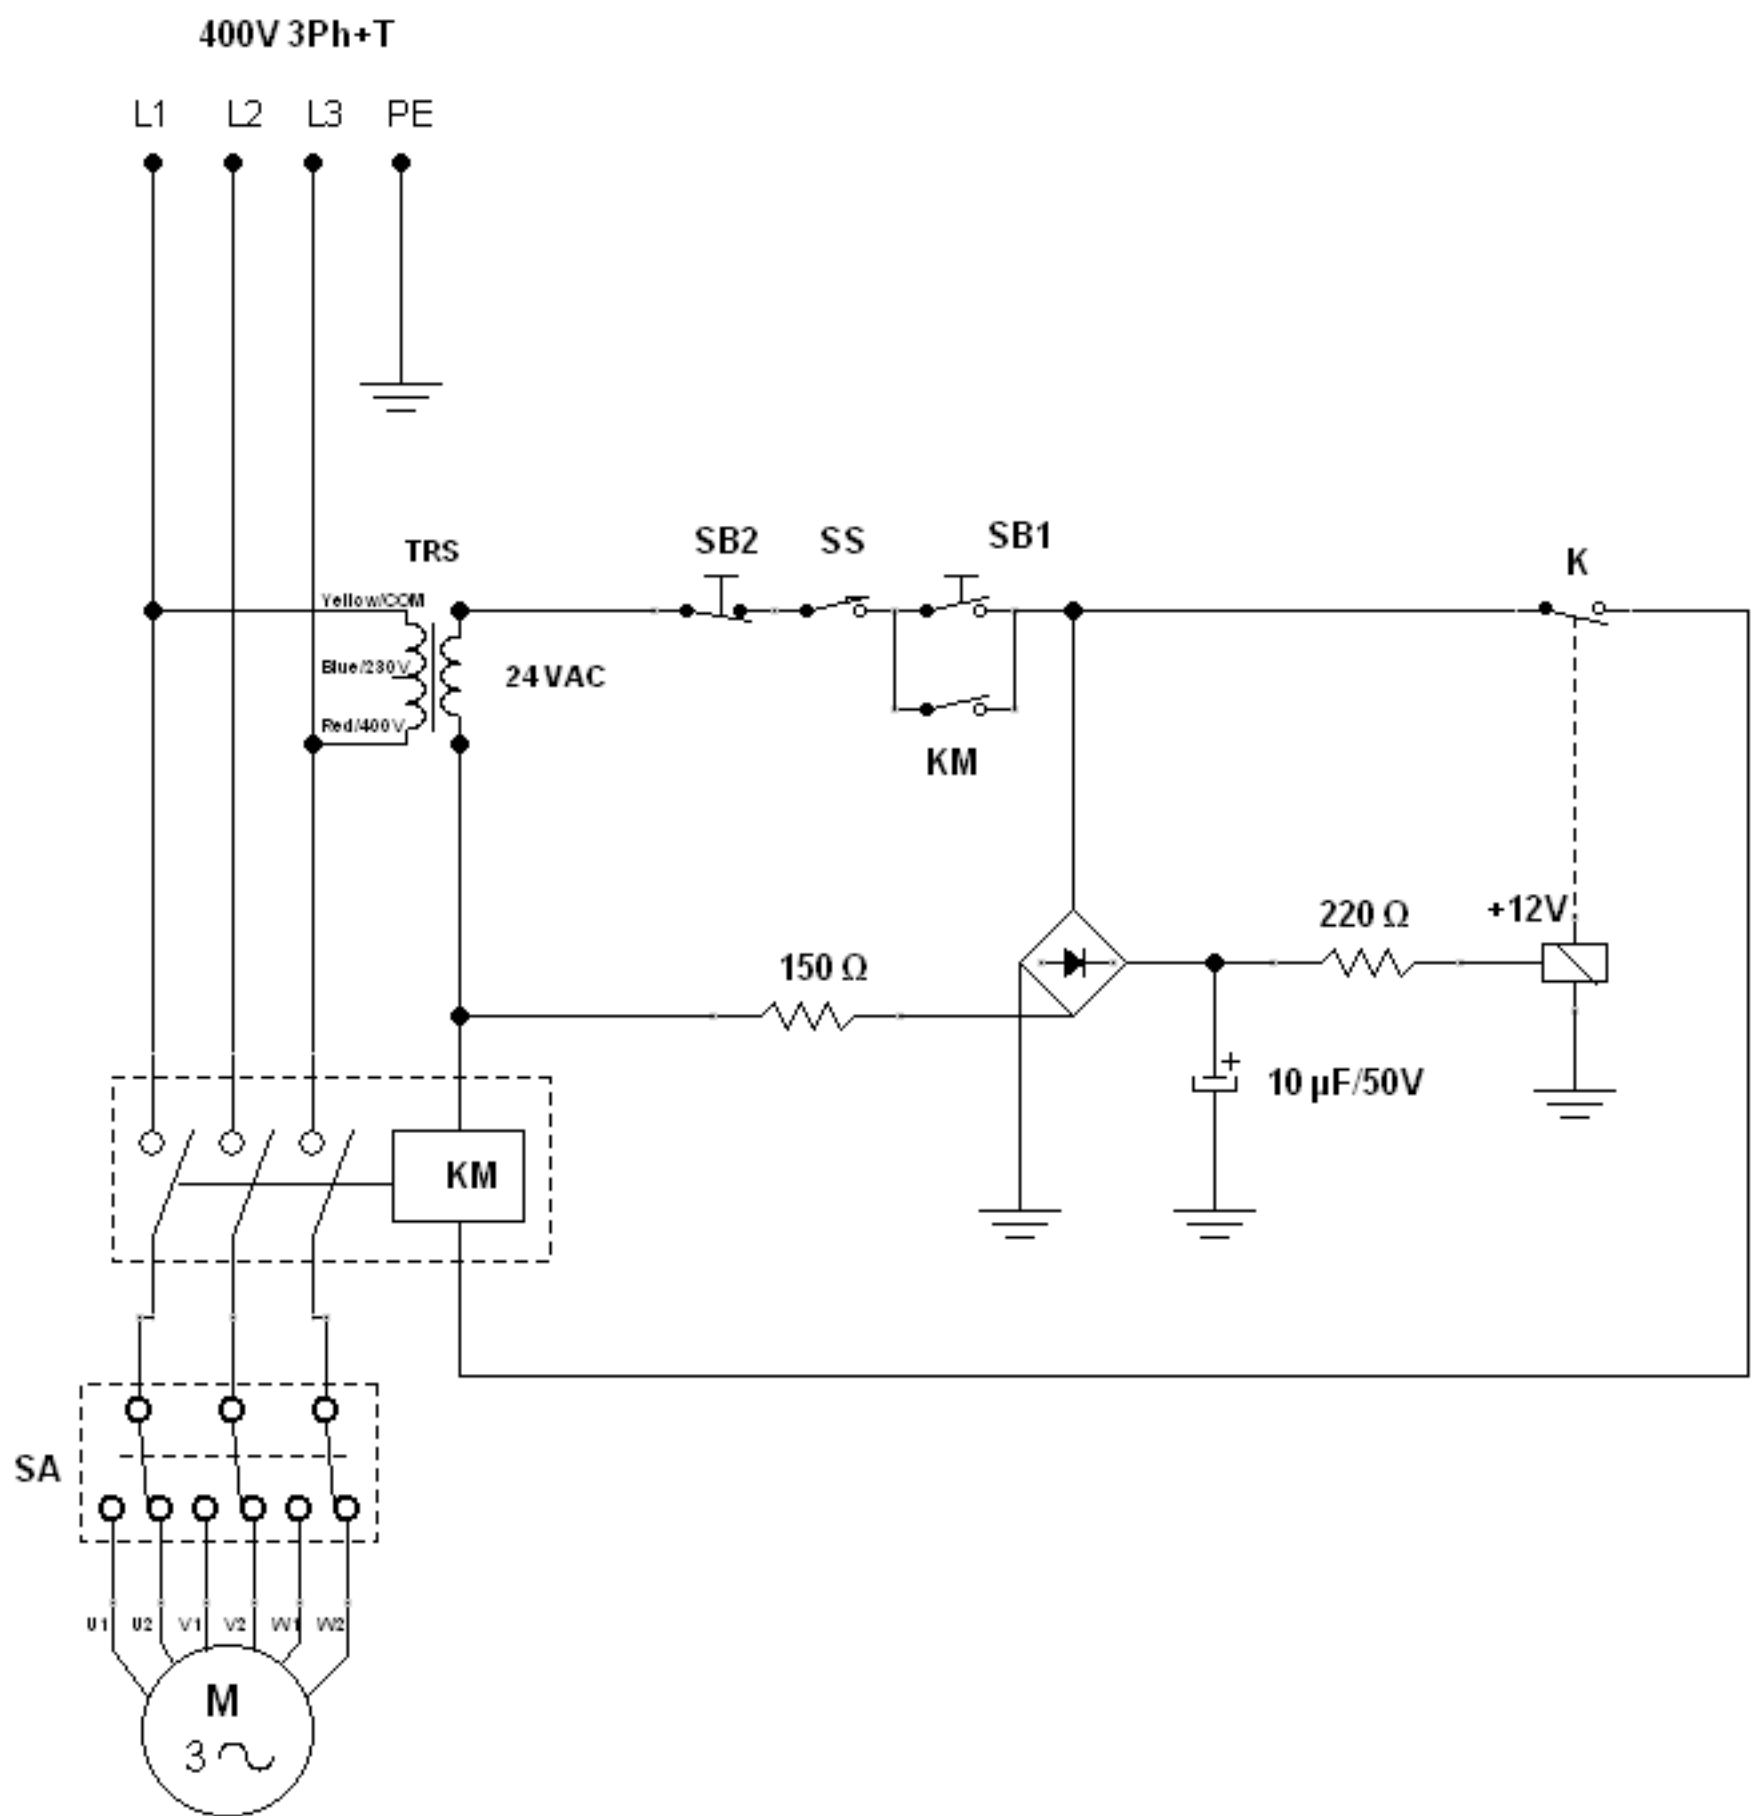

07/2021

Mod:PBR-35/T2V

Production code: FC35D

Title		
IF 2V_400V 3Ph+T		
Author		
File		Document
53 - 2 velocità\IFE 17-22-33-42-53 - 2 velocità.dsn		
Revision	Date	Sheets
	20-10-2014	1 of 1