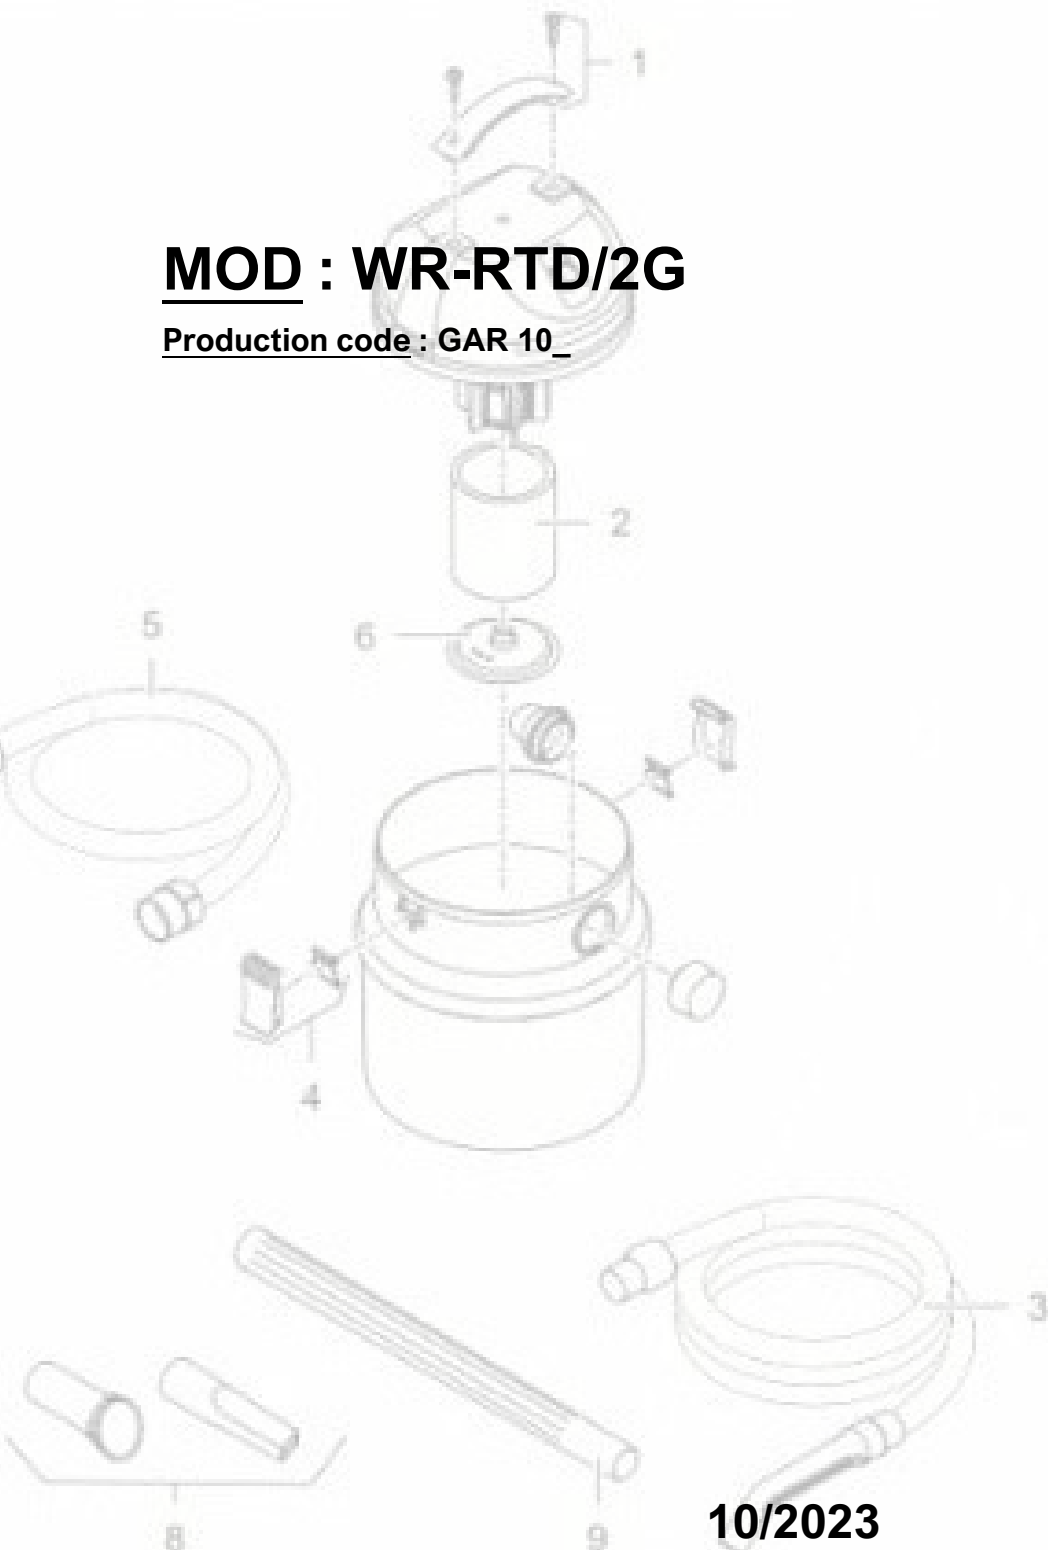

MOD : WR-RTD/2G

Production code : GAR 10_

Nomenclature **RECHAUD GAZ 2 FEUX (2 x 5 kW)**
 Spare parts **GAS STOVE 2 FEUX (2 x 5 kW)**

| Rep | Code | Qty | Pièce | Spare part |
|-----|--------|-----|------------------------|------------------------|
| 1 | B02046 | 2 | Grille fonte | Cast iron grid |
| 2 | E01014 | 2 | Brûleur complet 5000 W | Burner assembly 5000 W |
| 3 | 54041 | 1 | Caisson | Outside casing |
| 4 | B04105 | 8 | Entretoise | Spacer |
| 5 | 54042 | 1 | Fond | Bottom |
| 6 | A13021 | 4 | Pied | Foot |
| 7 | E02241 | 1 | Rampe + robinets | Main supply + taps |
| 8 | 54043 | 1 | Support brûleur | Burner holder |
| 9 | A14077 | 2 | Bouton | Knob |
| | E02149 | 2 | Thermocouple | Thermocouple |