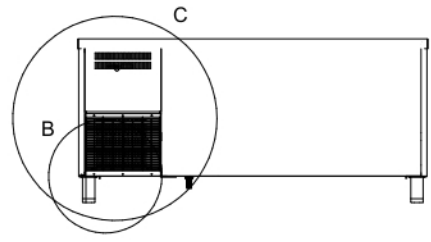

# **Mod: WR-MGN2-V/R2**

**Production code: 19048075**

DRAIN

132 < X < 192  
90 < X < 115 (LOW)

ELECT.

OPTIONS