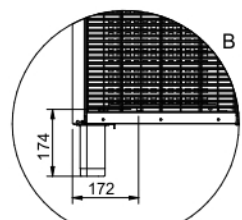

# **Mod: WR-MGN2-V/R2**

**Production code: 19048075**

DRAIN

132 < X < 192  
90 < X < 115 (LOW)

ELECT.

OPTIONS