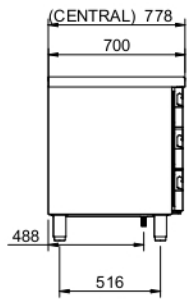

# **Mod: WR-MGN2-V/R2**

**Production code: 19048075**

DRAIN

132 < X < 192  
90 < X < 115 (LOW)

ELECT.

OPTIONS