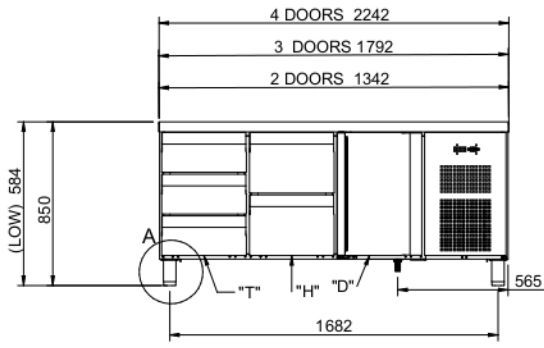

# **Mod: WR-MGN2-V/R2**

**Production code: 19048075**

DRAIN

132 < X < 192  
90 < X < 115 (LOW)

ELECT.

OPTIONS