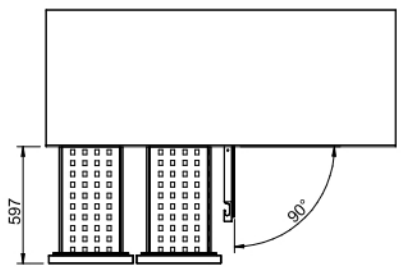

# **Mod: WR-MGN2-V/R2**

**Production code: 19048075**

DRAIN

132 < X < 192  
90 < X < 115 (LOW)

ELECT.

OPTIONS