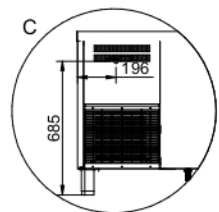

# **Mod: WR-MGN2-V/R2**

**Production code: 19048075**

DRAIN

132 < X < 192  
90 < X < 115 (LOW)

ELECT.

OPTIONS