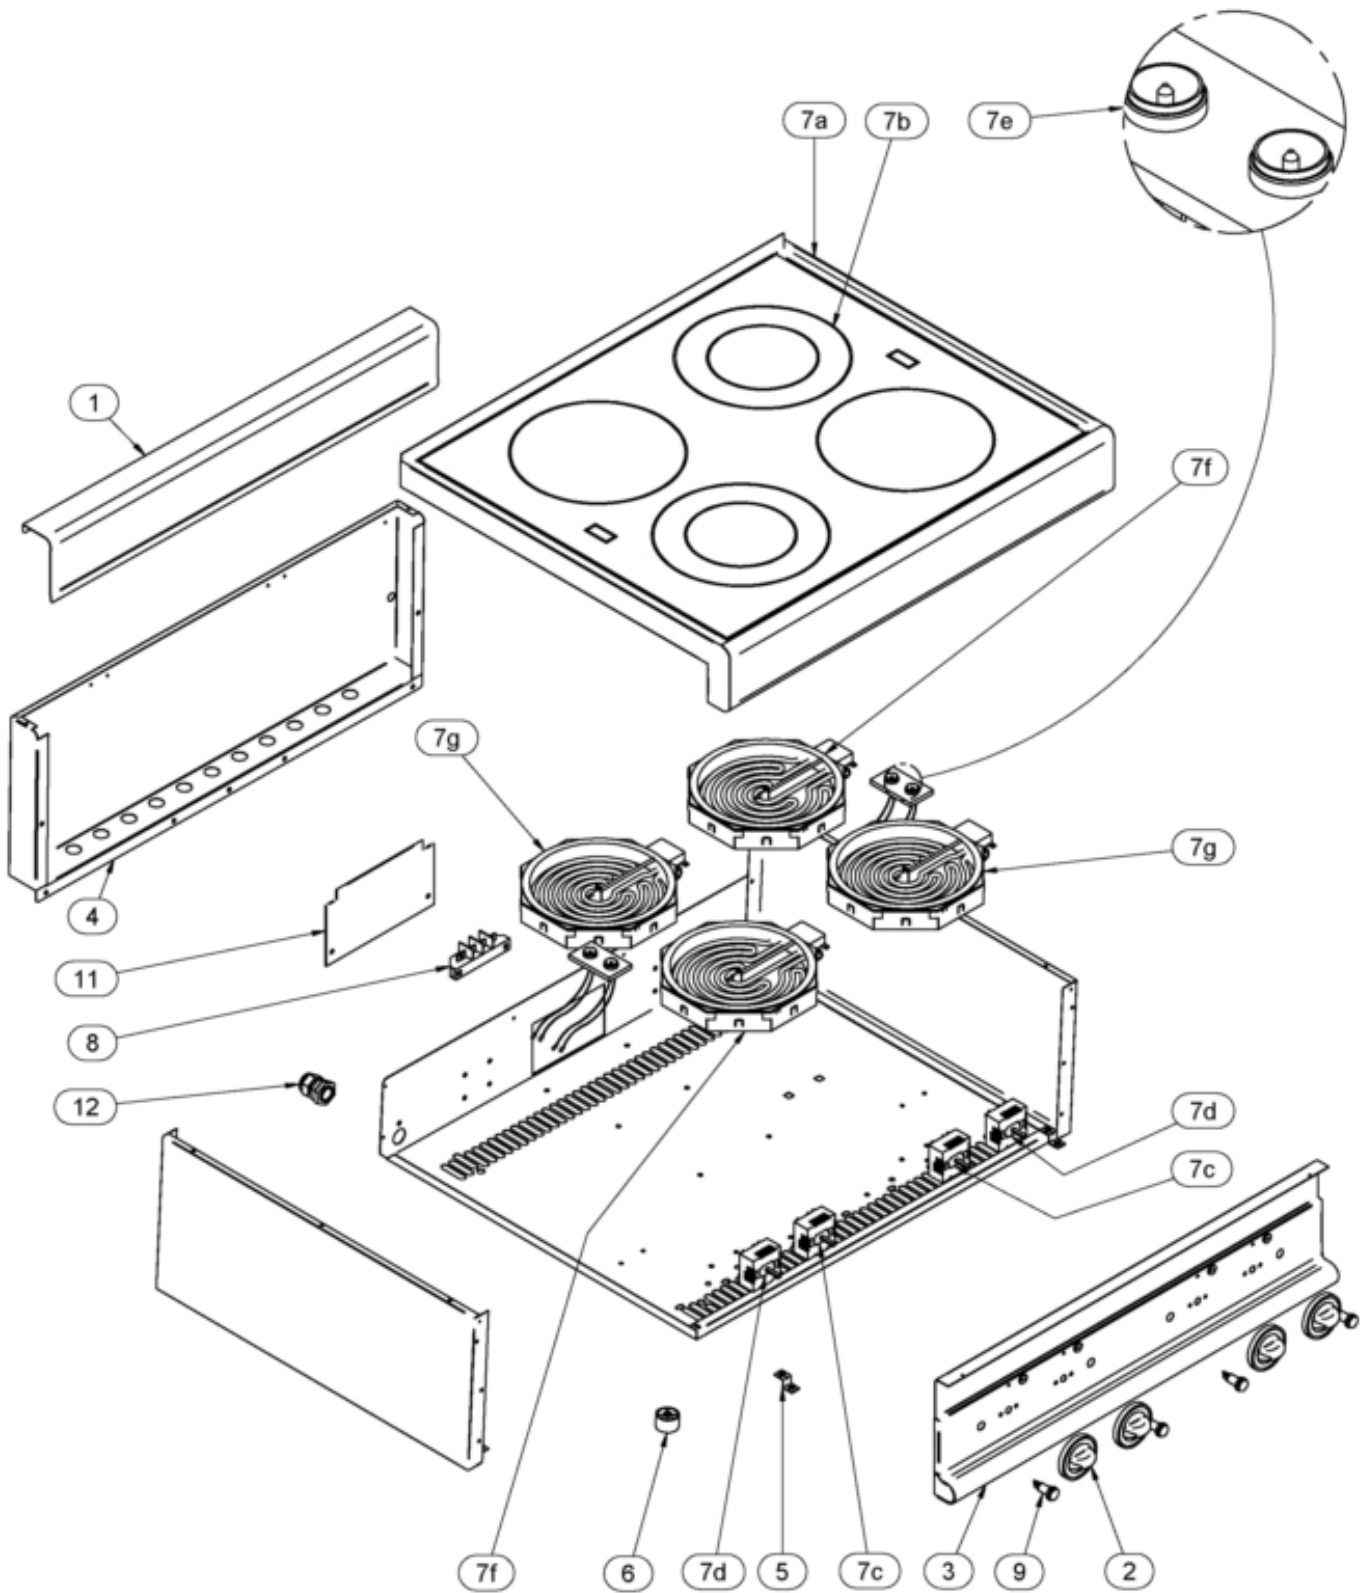

MOD : E65/4VC7T-N

Production code : F65/70PVE/T

Jet engine compressor drawings

Creative
MARKET

04/2024

Modello/Type: **65/70 PVE**

cod./num. 2531515.00

data/date: 29/07/2013

Pos.	Réf.	Description	De	À
0001	611.006.00	SPLASH-BACK 70		
0002	612.087.00	ASS. KNOB D62 GREY		
0003	256.161.00	KIT CRUSCOTTO 65/70 PCE/PVE +INDICI		
0004	621.028.00	REAR PANEL 70		
0005	256.002.00	KIT STAFFA FISS.CRUSCOTTO + VITI		
0006	651.001.13	FOOT DIAM.30 X 20H NEW		
0008	663.036.00	TERMINAL PLATE		
0009	663.043.00	GREEN PILOT LIGHT		
0011	623.006.00	COVER FOR TERMINAL BOARD		
0012	256.114.00	KIT PRESSACAVO PG16 + GHIERA		
007a	256.167.00	KIT ASSIEME PIANO PVE 65/70 + VETRO		
007b	655.001.00	VETROCERAMICO 600X560X6		
007c	661.102.00	ENERGY REGULATOR D.C.50.55021.100		
007d	661.058.00	ENERGY REGULATOR 230V 501702100		
007e	663.038.00	GRUPPO 2 LAMPADE X PVE 60/30		
007f	665.052.00	HEATING ELEMENT 2500W 230V		
007g	665.054.00	HEATING ELEMENT 2100W 230V		