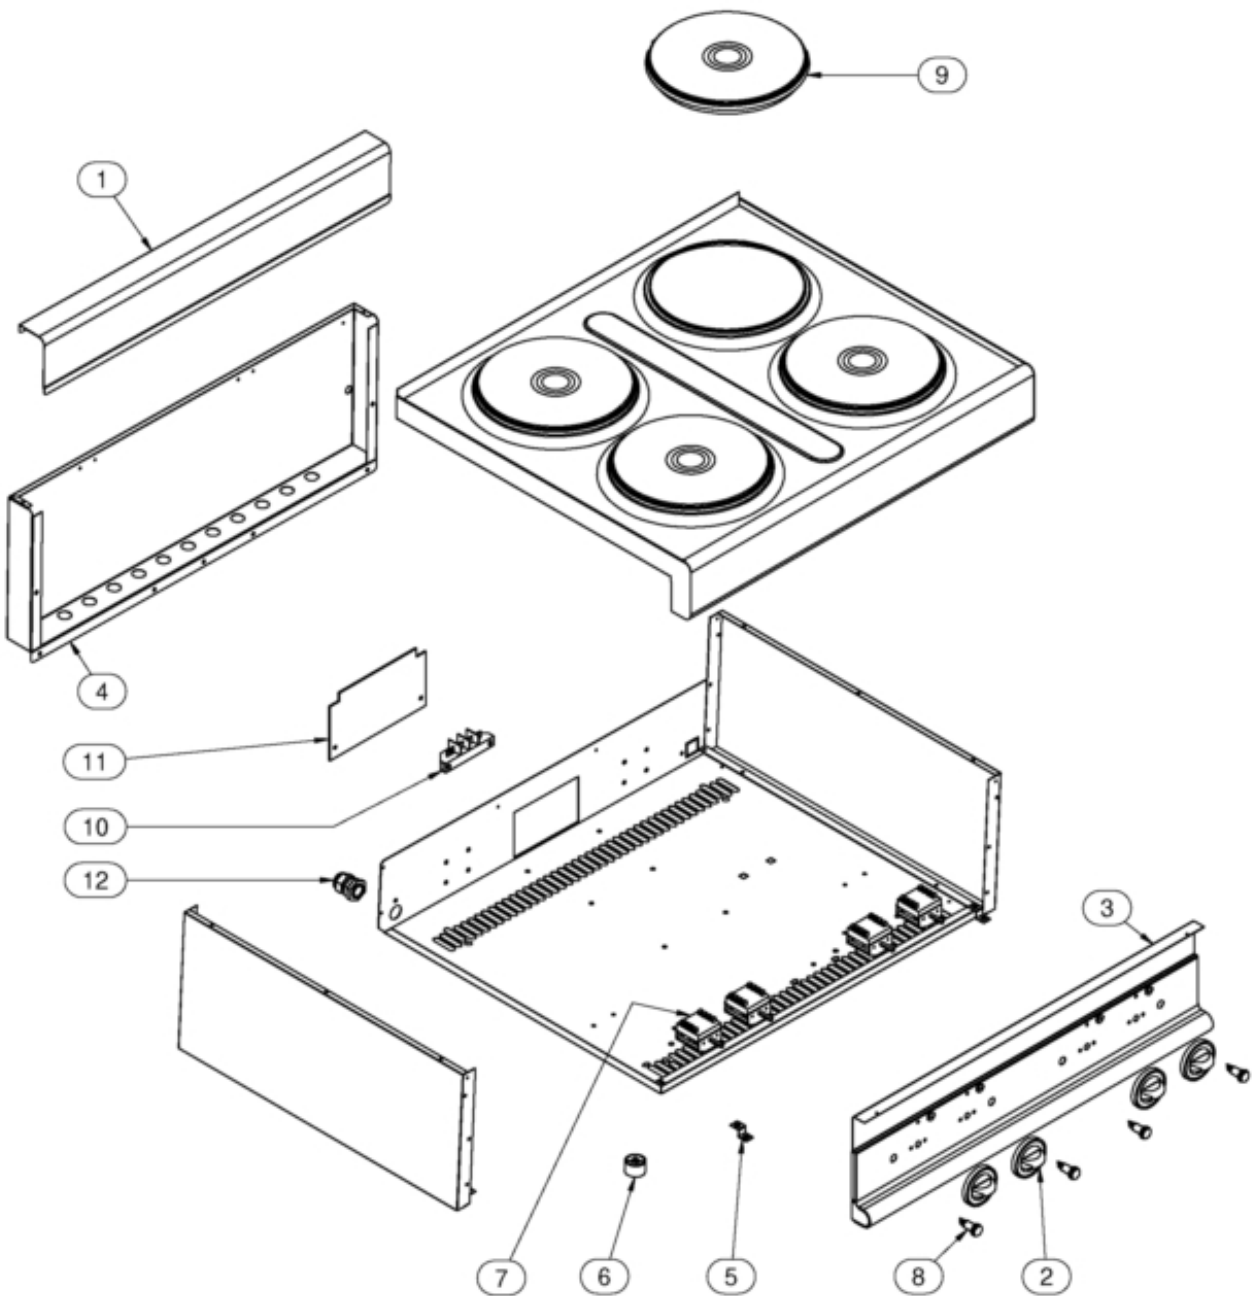

MOD : E65/4P7T-N

Production code : F65/70PCE/T

Jet engine compressor drawings

Creative
MARKET

03/2024

Modello/Type: 65/70 PCE

cod./num. 2531509.00

data/date: 22/07/2013

| Pos. | Réf. | Description | De | À |
|------|------------|-------------------------------------|----|---|
| 0001 | 611.006.00 | SPLASH-BACK 70 | | |
| 0002 | 612.080.00 | CONTROL KNOB D.62 EL. 7 POSIT. GREY | | |
| 0003 | 256.161.00 | KIT CRUSCOTTO 65/70 PCE/PVE +INDICI | | |
| 0004 | 621.028.00 | REAR PANEL 70 | | |
| 0005 | 256.002.00 | KIT STAFFA FISS.CRUSCOTTO + VITI | | |
| 0006 | 651.001.13 | FOOT DIAM.30 X 20H NEW | | |
| 0007 | 661.002.00 | COMMUTATEUR 7 POSITIONS | | |
| 0008 | 663.043.00 | GREEN PILOT LIGHT | | |
| 0009 | 665.006.00 | PLAQUE EL.D.220 | | |
| 0010 | 912.115.00 | ASS. MORS. COMP. DIR. 6 POLI 10 MMQ | | |
| 0011 | 623.006.00 | COVER FOR TERMINAL BOARD | | |
| 0012 | 256.114.00 | KIT PRESSACAVO PG16 + GHIERA | | |