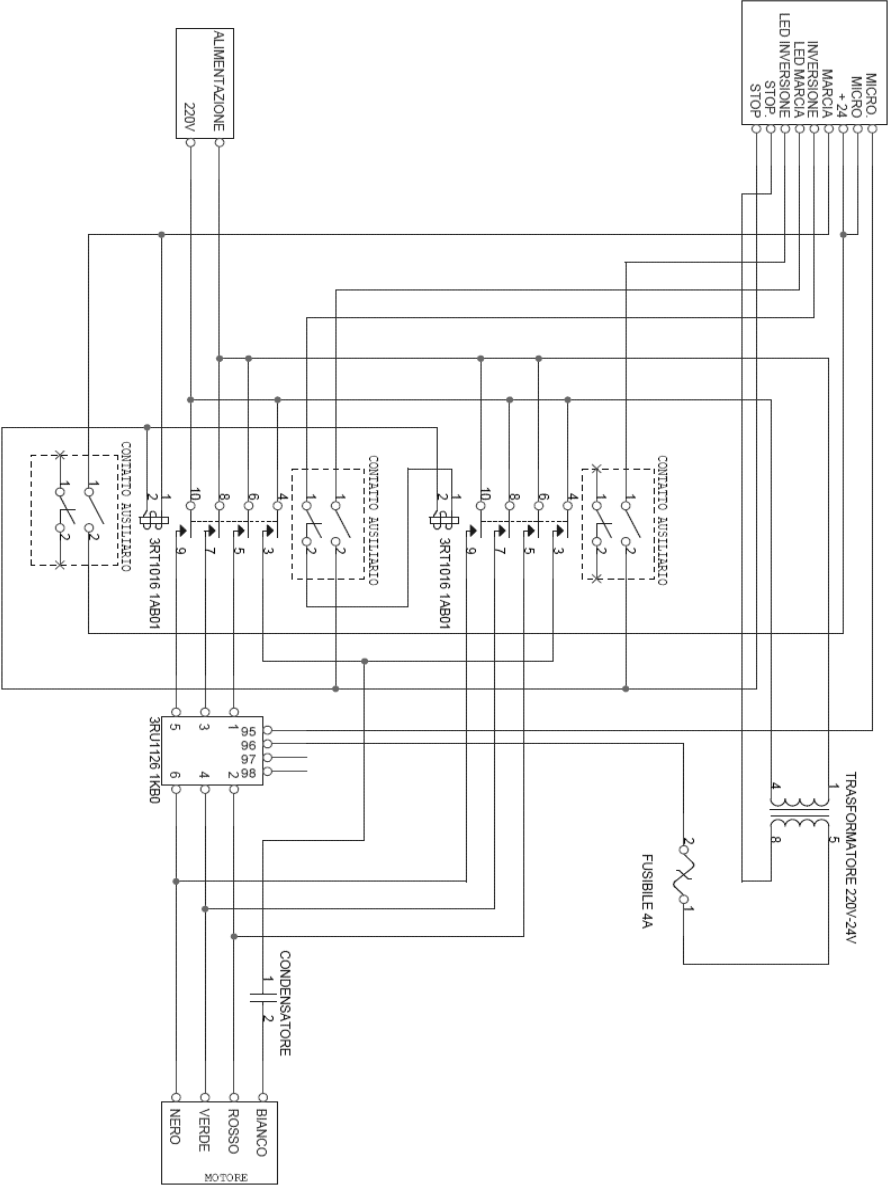

# Mod: TTGD-32/CB-N

Production code: 2132201323213

**Diamond**  
catering equipment

# Electrical circuit diagrams

## 1 - Three-phases and single-phase electrical circuit diagram TC 32 Hp 4

3 - Three-phases electrical diagram TC 32 Hp 4 - TC 42 Hp 5 - TC 42 Hp 7

## 4 - Three-phases electrical diagram full control system TC 32 Hp 4 - TC 42 Hp 5 - TC 42 Hp 7