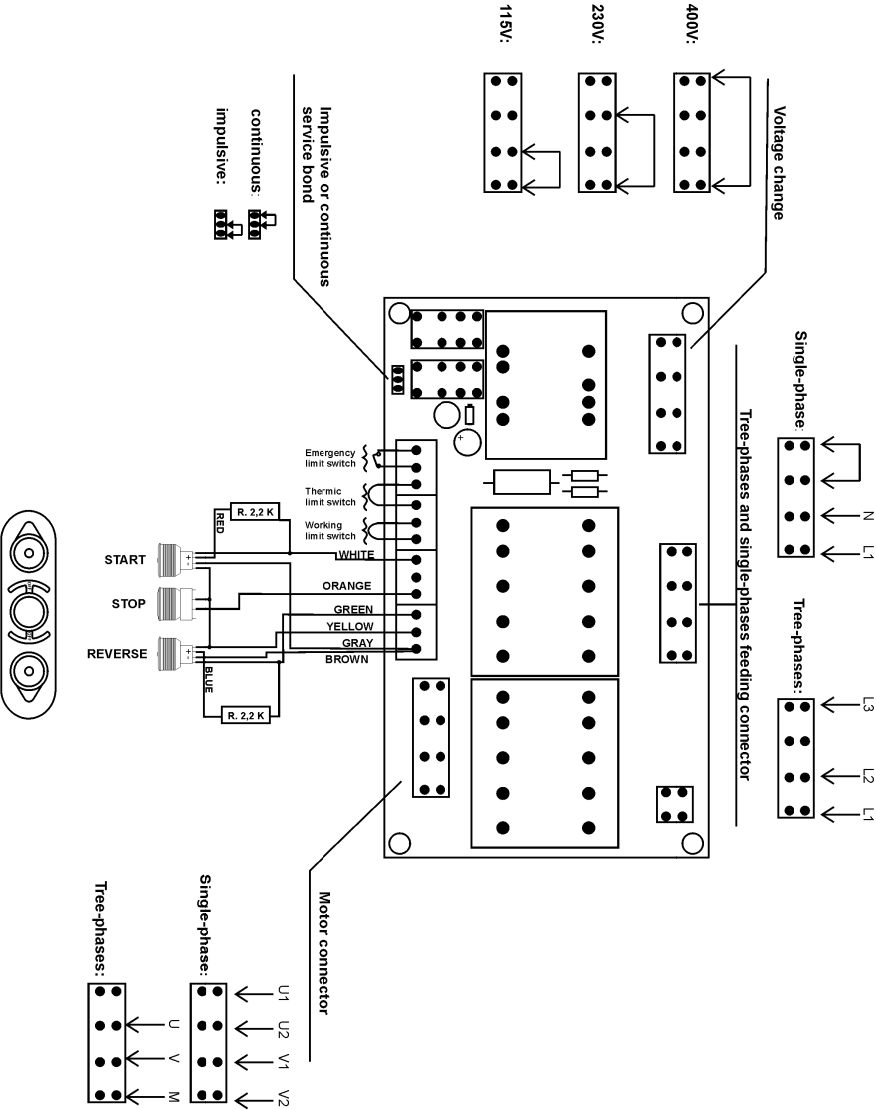

# Mod: TTGD-32/CB-N

Production code: 2132201323213

**Diamond**  
catering equipment

# Electrical circuit diagrams

## 1 - Three-phases and single-phase electrical circuit diagram TC 32 Hp 4

3 - Three-phases electrical diagram TC 32 Hp 4 - TC 42 Hp 5 - TC 42 Hp 7

## 4 - Three-phases electrical diagram full control system TC 32 Hp 4 - TC 42 Hp 5 - TC 42 Hp 7