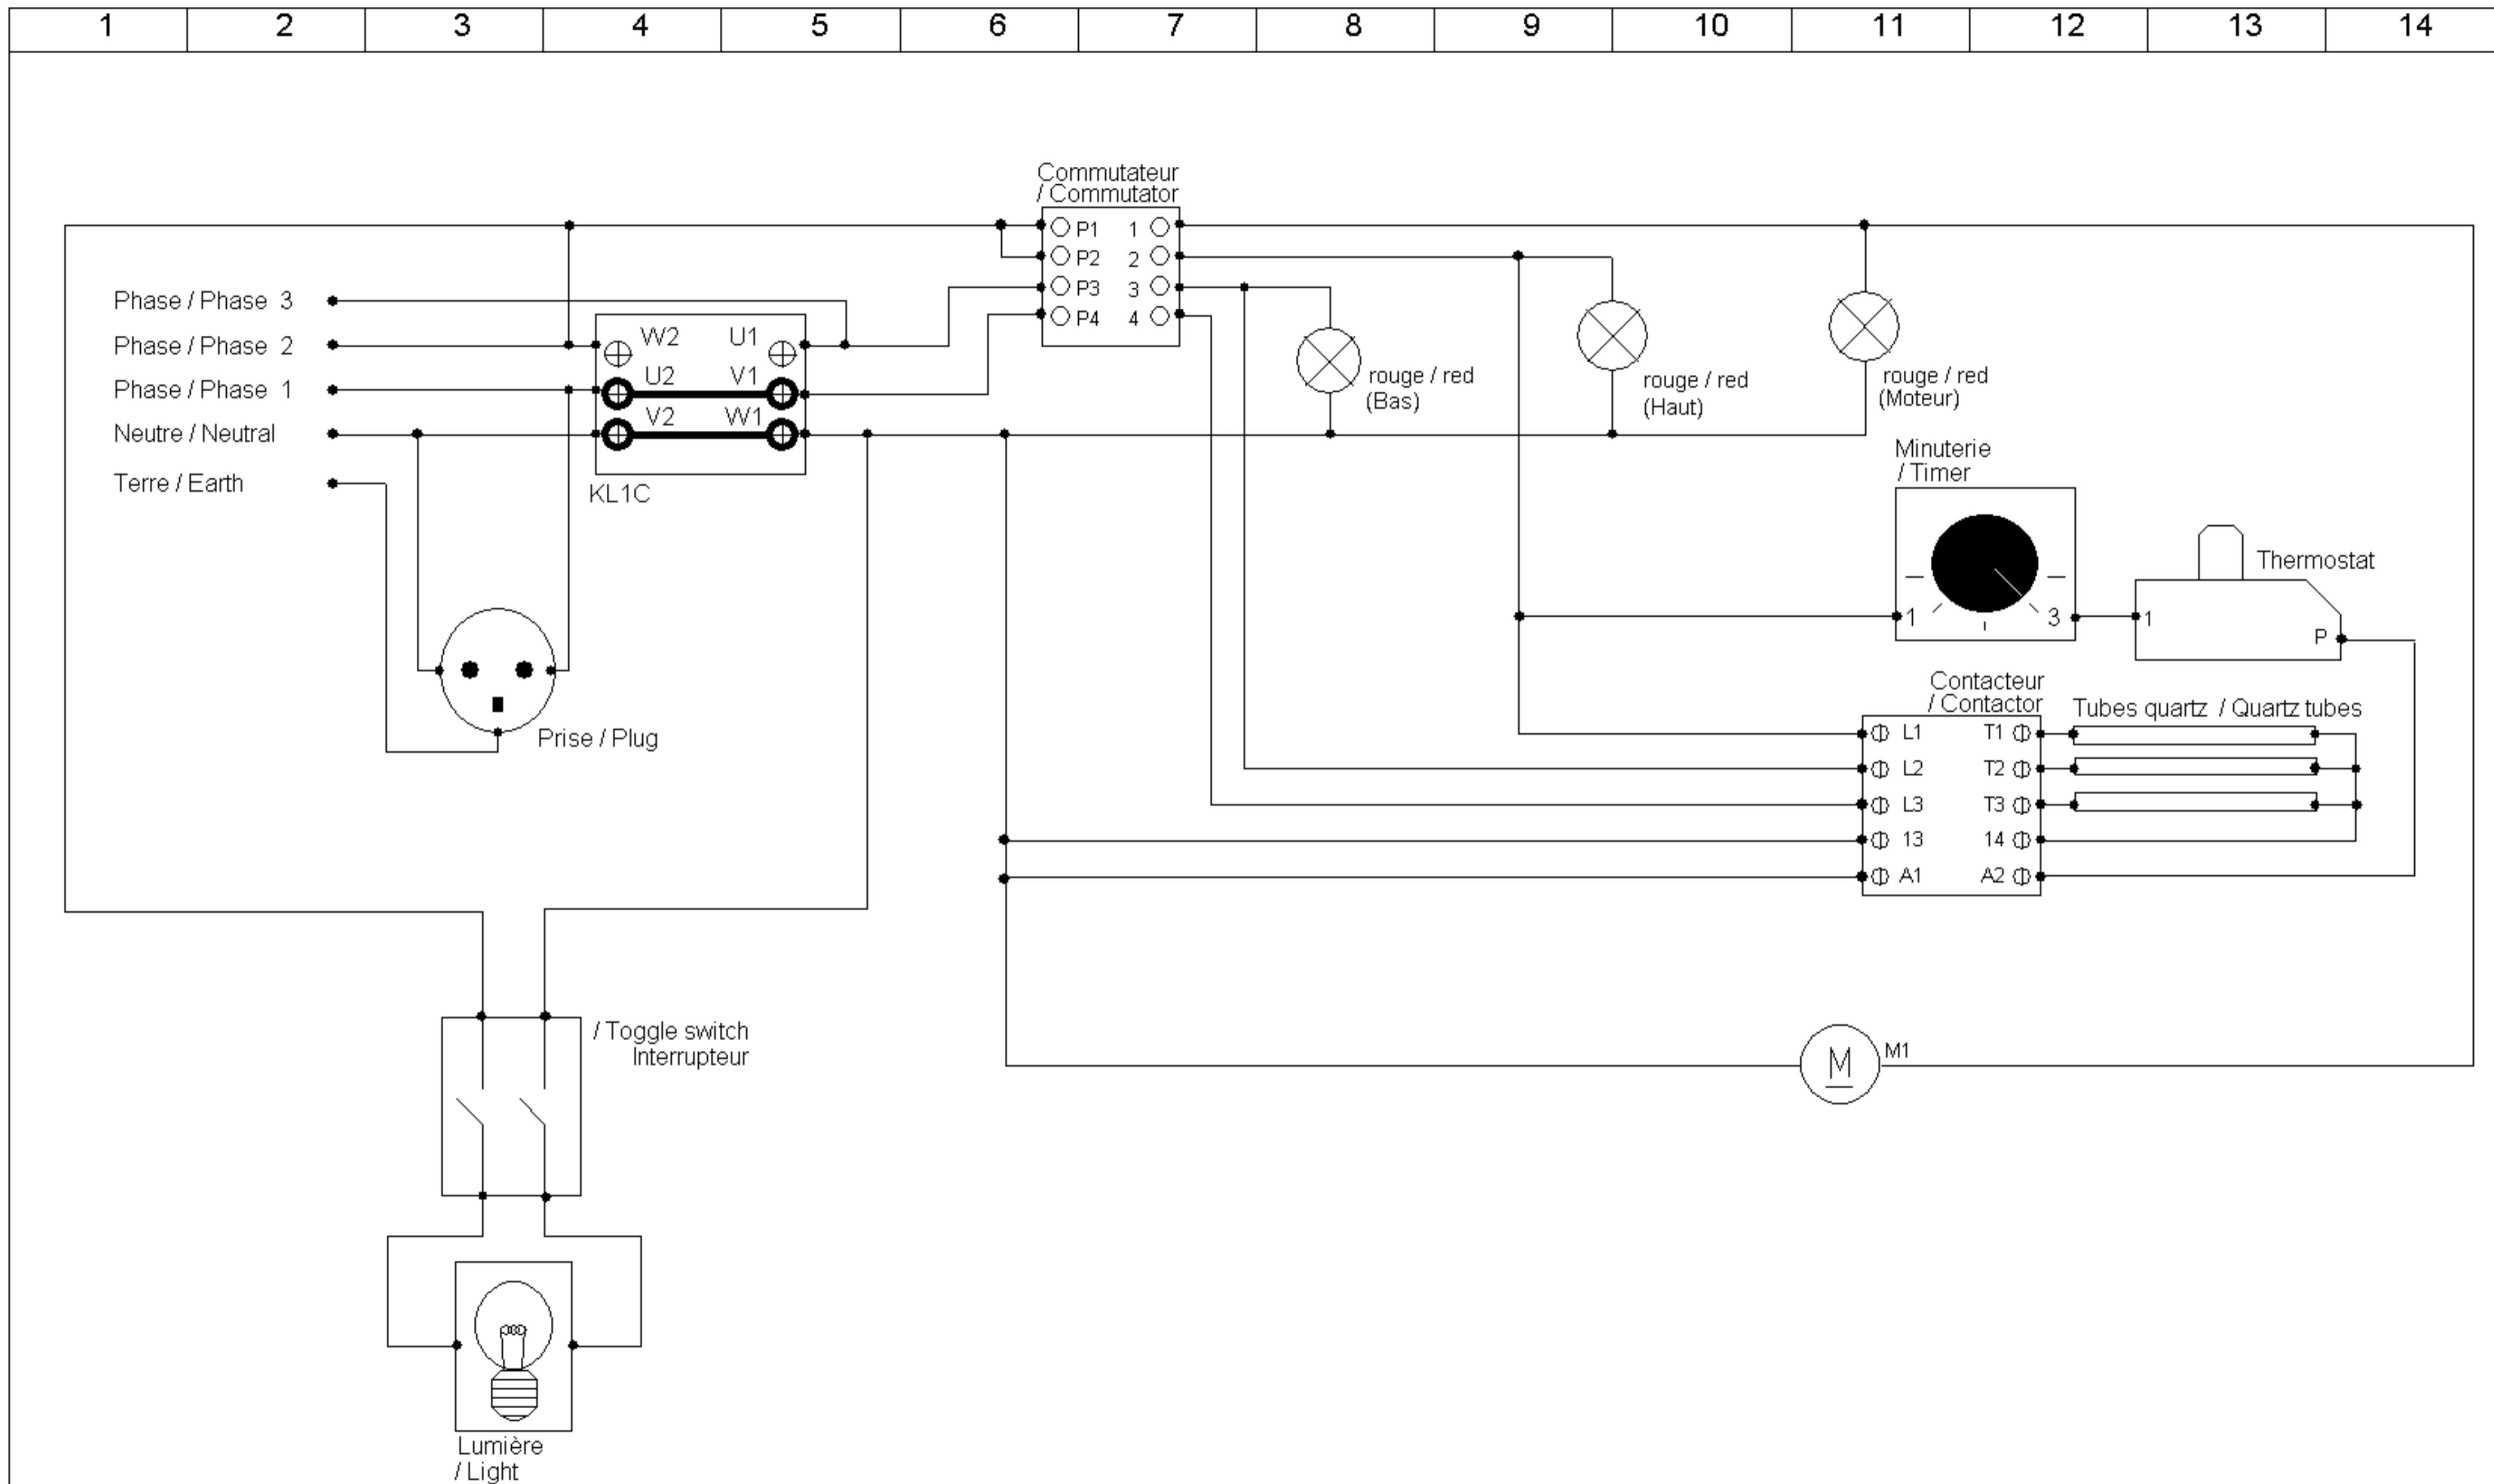

11/2011

Mod: RPB-5C

Production code: RBE 25

Diamond
catering equipment

Modifications	Date	Nom	Description