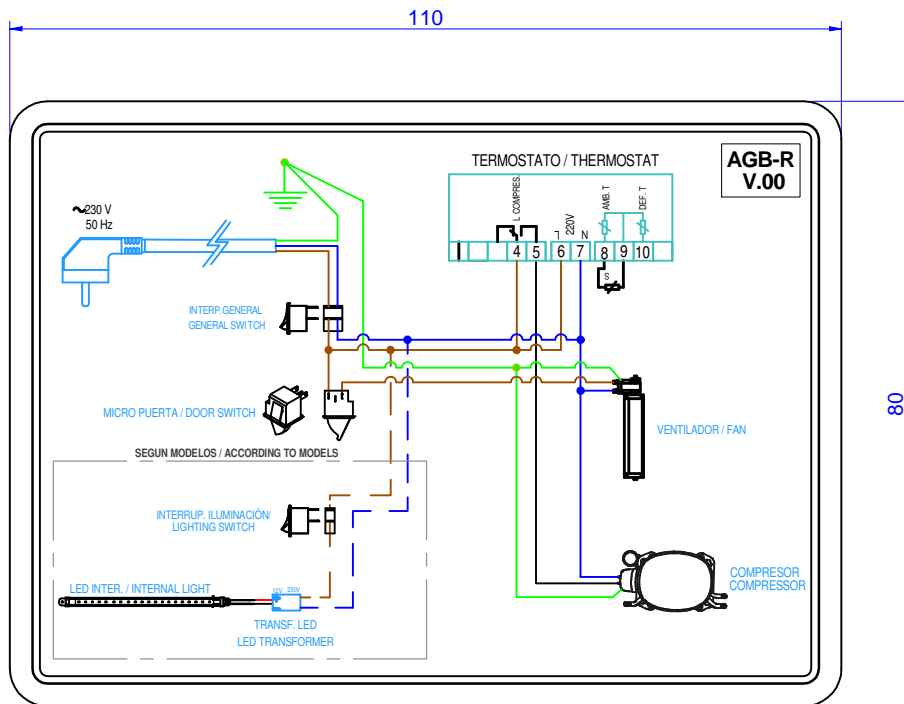

12/2017

Mod: PV600X-R6

Production code: 19046924

Diamond
catering equipment

NOTA:

- VINILO ADHESIVO HIDROFUGO / VINYL ADHESIVE WATER REPELLENT
- VINILO EN COLOR SOBRE FONDO BLANCO / VINYL IN COLOR AND WHITE BACKGROUND

CNC:

-	PEGAT.ESQUEMA ELECT. AGB-R	-	12152940		
Nº	TITLE	QTY	CODE	MATERIAL	TREATMENT
GENERAL TOLERANCES:		ISO 2768-1		Fine	
LINEAR		Fine	Medium	Coarse	Very Coarse
	<3mm	±0.05	±0.10	±0.15	
	3-6mm	±0.05	±0.10	±0.20	
	6-30mm	±0.10	±0.20	±0.50	
	30-120mm	±0.15	±0.30	±0.80	
ANGULAR		Fine	Medium	Coarse	Very Coarse
	<10mm	±1°	±1°30'	±3°	
	10-50mm	±30'	±1°	±2°	
	50-120mm	±20'	±30'	±1°	
	120-400mm	±10'	±15'	±30'	
GENERAL TOLERANCE FOR FORM AND POSITION:		ISO 2768-2			
12152940		VERSION	00	REVISION	
DESIGNED BY			VALIDATED BY	DATE	SHEET: 1 / 1
A.G/B.M/J.P.				16.11.2016	SCALE: 1:1
PROPOSED BY:			ISSUE DATE:		